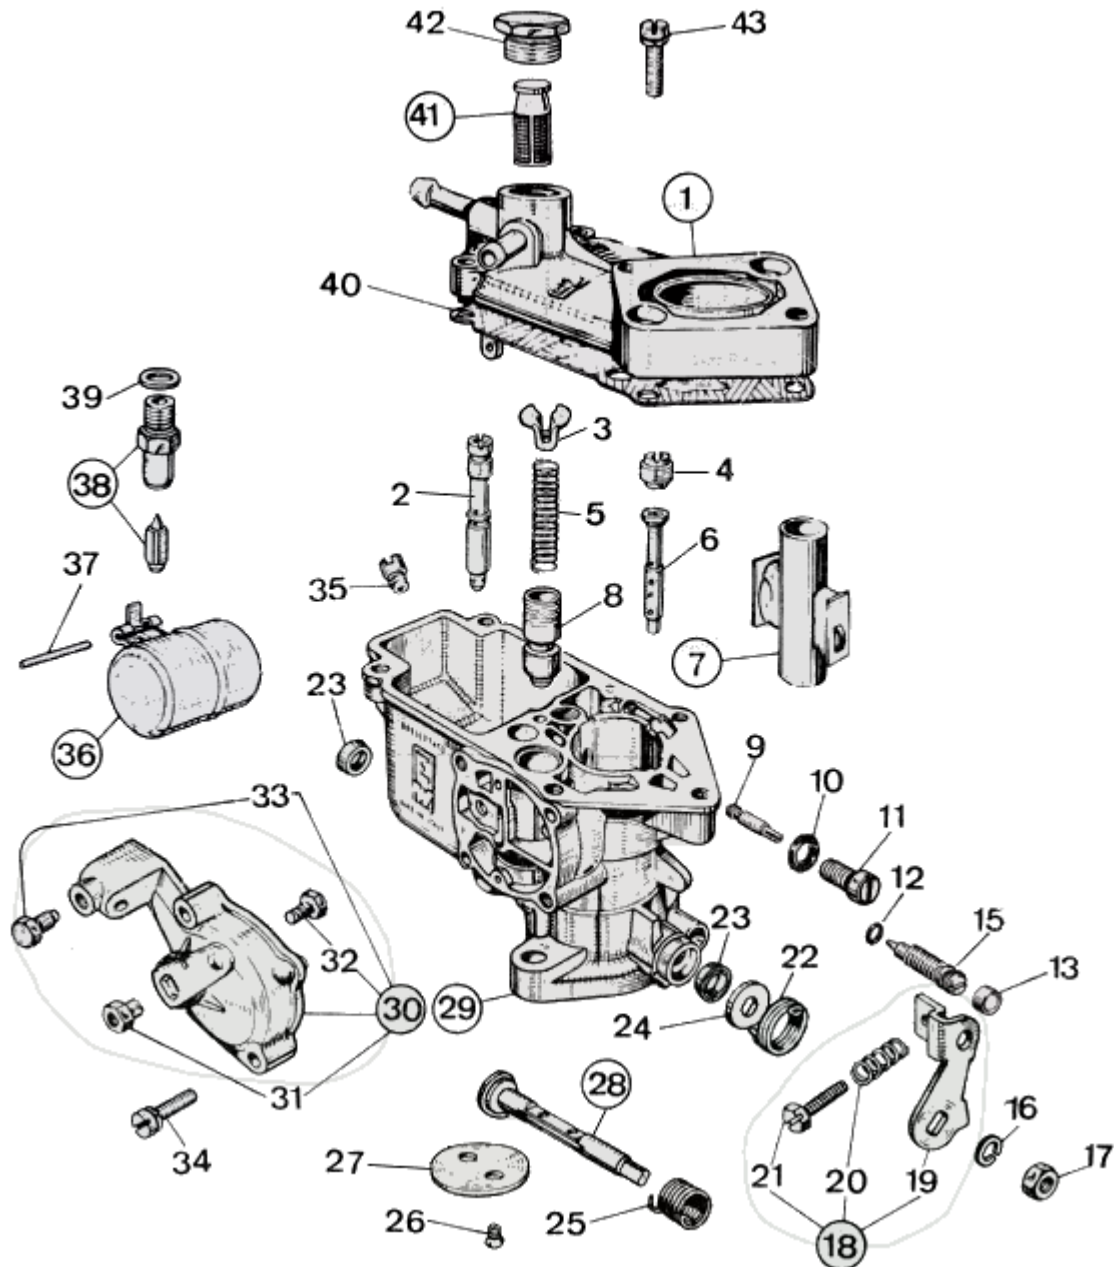

WEBER 28 IMB - exploded view

<https://www.carbparts.eu>

Prices and product availability are subject to change

CarbDeal
Selling carburetor parts since 2005

WEBER 28 IMB - Parts list

No	Part No	Price	Pcs	Description	No	Part No	Price	Pcs	Description
1	31706.067	€ 0	1	Carburettor cover	23	55555.013	€ 0	1	Dust & air seal
2	75605.090	€ 10	1	Choke jet	24	55555.013	€ 0	1	Metal washer
3	52030.003	€ 2.9	1	Spring retainer and guide	25	47610.044	€ 4.9	1	Spring
4	77201.190	€ 2.9	1	Air bleed jet	26	64570.005	€ 2.9	2	Screw
5	47600.086	€ 2.9	1	Spring	27	64005.051	€ 18.4	1	Throttle butterfly valve
6	61440.212	€ 13.9	1	Emulsion well	28	10015.437	€ 48.9	1	Throttle spindle
7	71122.400	€ 0	1	Auxiliary venturi	29		€ 0	1	Carburettor body
8	64330.005	€ 0	1	Starter valve	30	32536.022	€ 0	1	Starter device
9	74405.050	€ 2.9	1	Idle jet	31	34720.002	€ 0	1	Nut
10	41555.004	€ 0	1	Seal	32	64800.002	€ 0	1	Sector shaft
11	52570.005	€ 6.2	1	Idle jet holder	33	64605.017	€ 1.8	1	Cable retaining screw
12	41565.010	€ 0	1	Seal	34	64700.006	€ 0	2	Screw
13	61075.013	€ 6.2	1	Dust cover	35	73801.115	€ 2.9	1	Main jet
14		€ 0	1	-	36	41015.002	€ 0	1	Float
15	64750.052	€ 0	1	Idle adjustment screw	37	52000.010	€ 1.8	1	Fulcrum pin
16	55525.001	€ 0	1	Washer	38	79405.125	€ 0	1	Needle valve
17	34705.001	€ 0.8	1	Nut	39	83102.070	€ 1.6	1	Alloy spacer
18	45041.006	€ 0	1	Throttle lever assembly	40	41700.025	€ 0	1	Gasket
19	45039.008	€ 0	1	Throttle lever	41	37022.002	€ 3.7	1	Fuel filter
20	47600.084	€ 5.2	1	Spring	42	61002.010	€ 6.2	1	Fuel filter inspection plug
21	64625.003	€ 0	1	Throttle adjusting screw	43	64700.005	€ 0.5	4	screw
22	47610.004	€ 4.9	1	Spring					