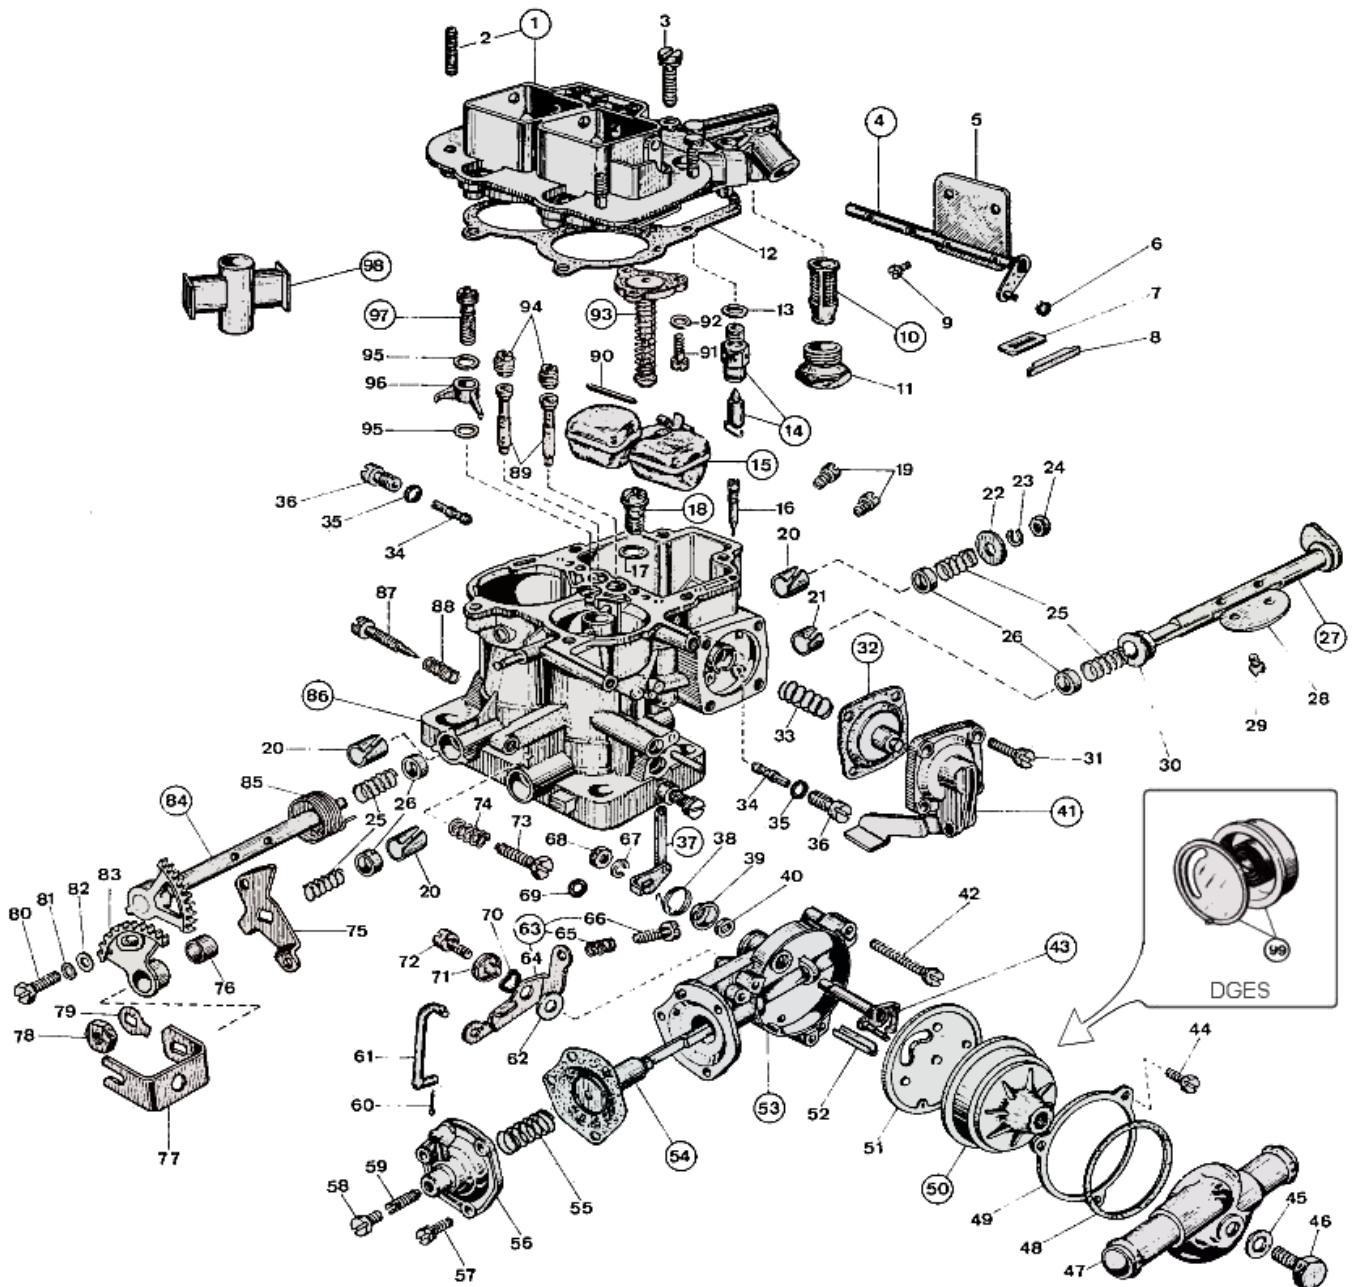

CarbDeal
Selling carburetor parts since 2005

WEBER 38 DGAS/DGES - exploded view

<https://www.carbparts.eu>

Prices and product availability are subject to change

CarbDeal
Selling carburetor parts since 2005

WEBER 38 DGAS/DGES - Parts list