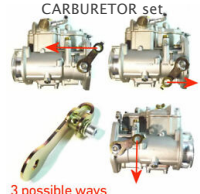

€ 78.1

Weber 40/44/48 IDF  
Carburetor Throttle linkage kit  
VW Beetle T4 + Porsche

€ 78.1

3 WAY THROTTLE LEVER for  
single WEBER DCOE 38/40/42  
/45/48/50/55  
CARBURETOR

€ 16.8

3 WAY THROTTLE LEVER for  
single WEBER DCOE 38/40/42  
/45/48/50/55  
CARBURETOR set