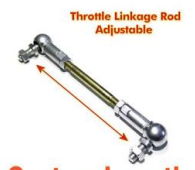

€ 26.4

Universal adjustable Throttle
Linkage Rod CUSTOM LENGTH
ball joint Weber