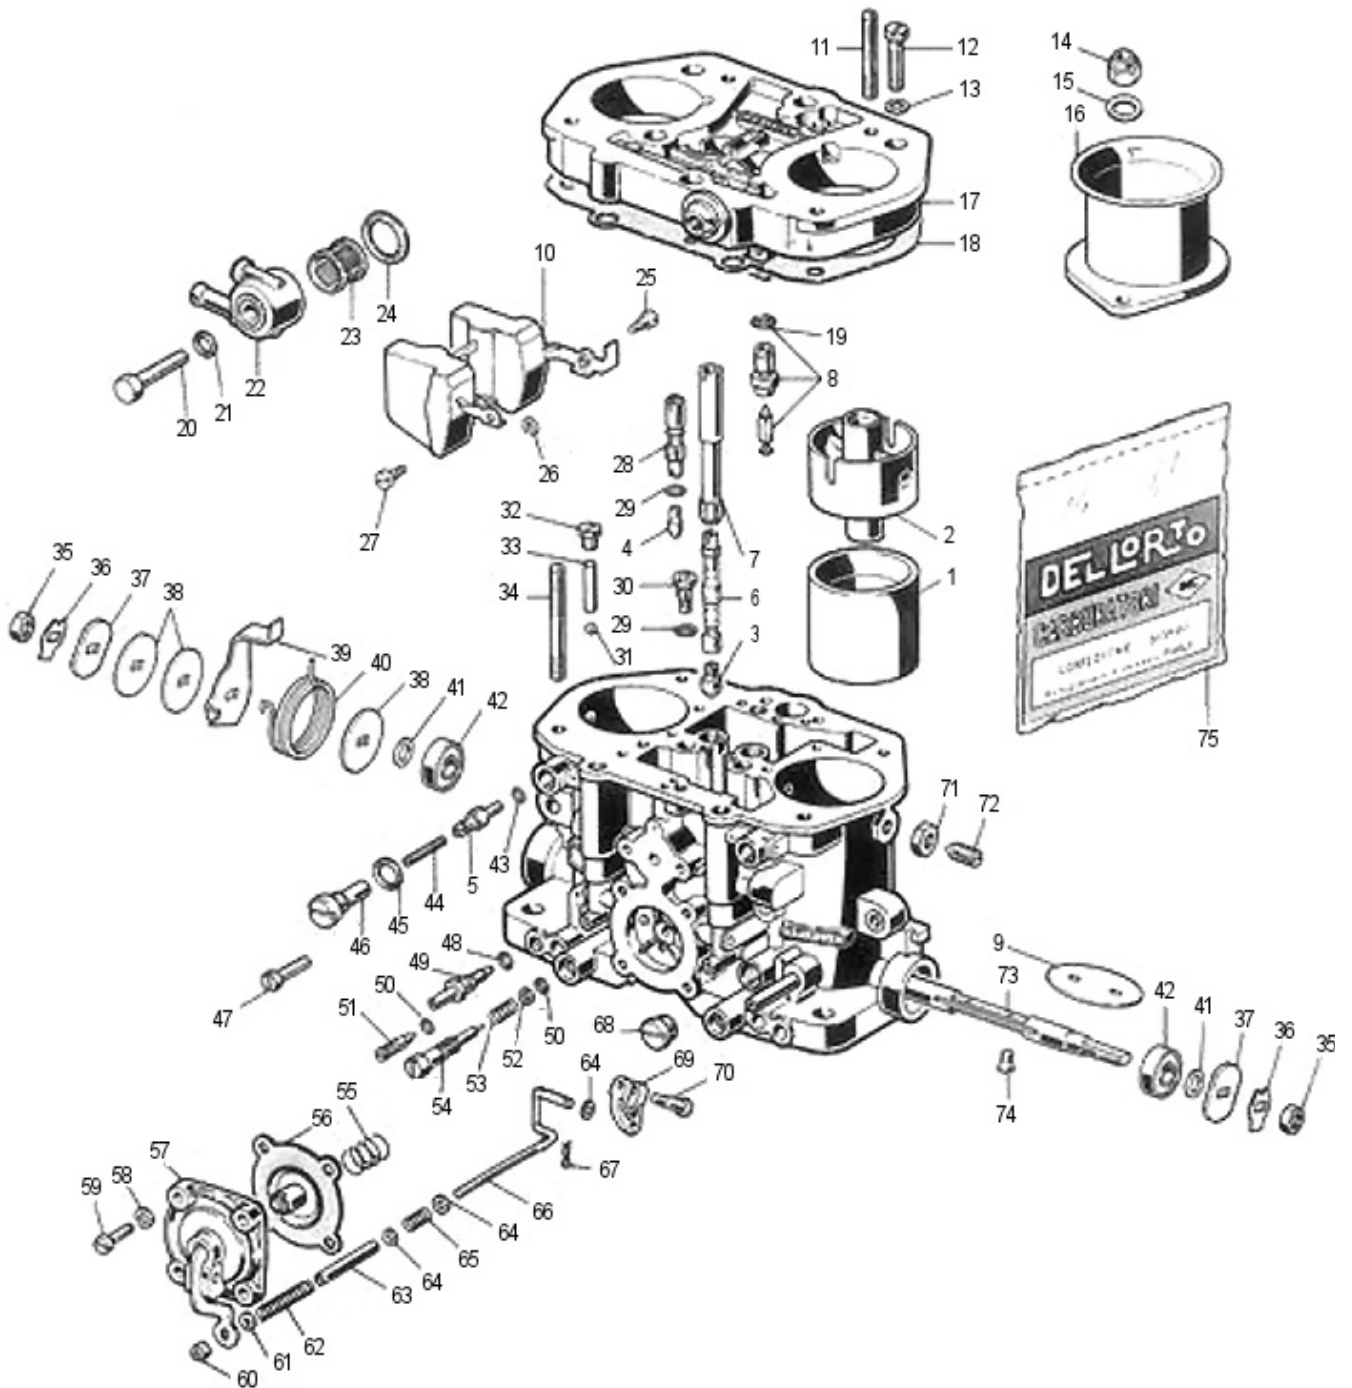

DELLORTO 36 DRLA - exploded view