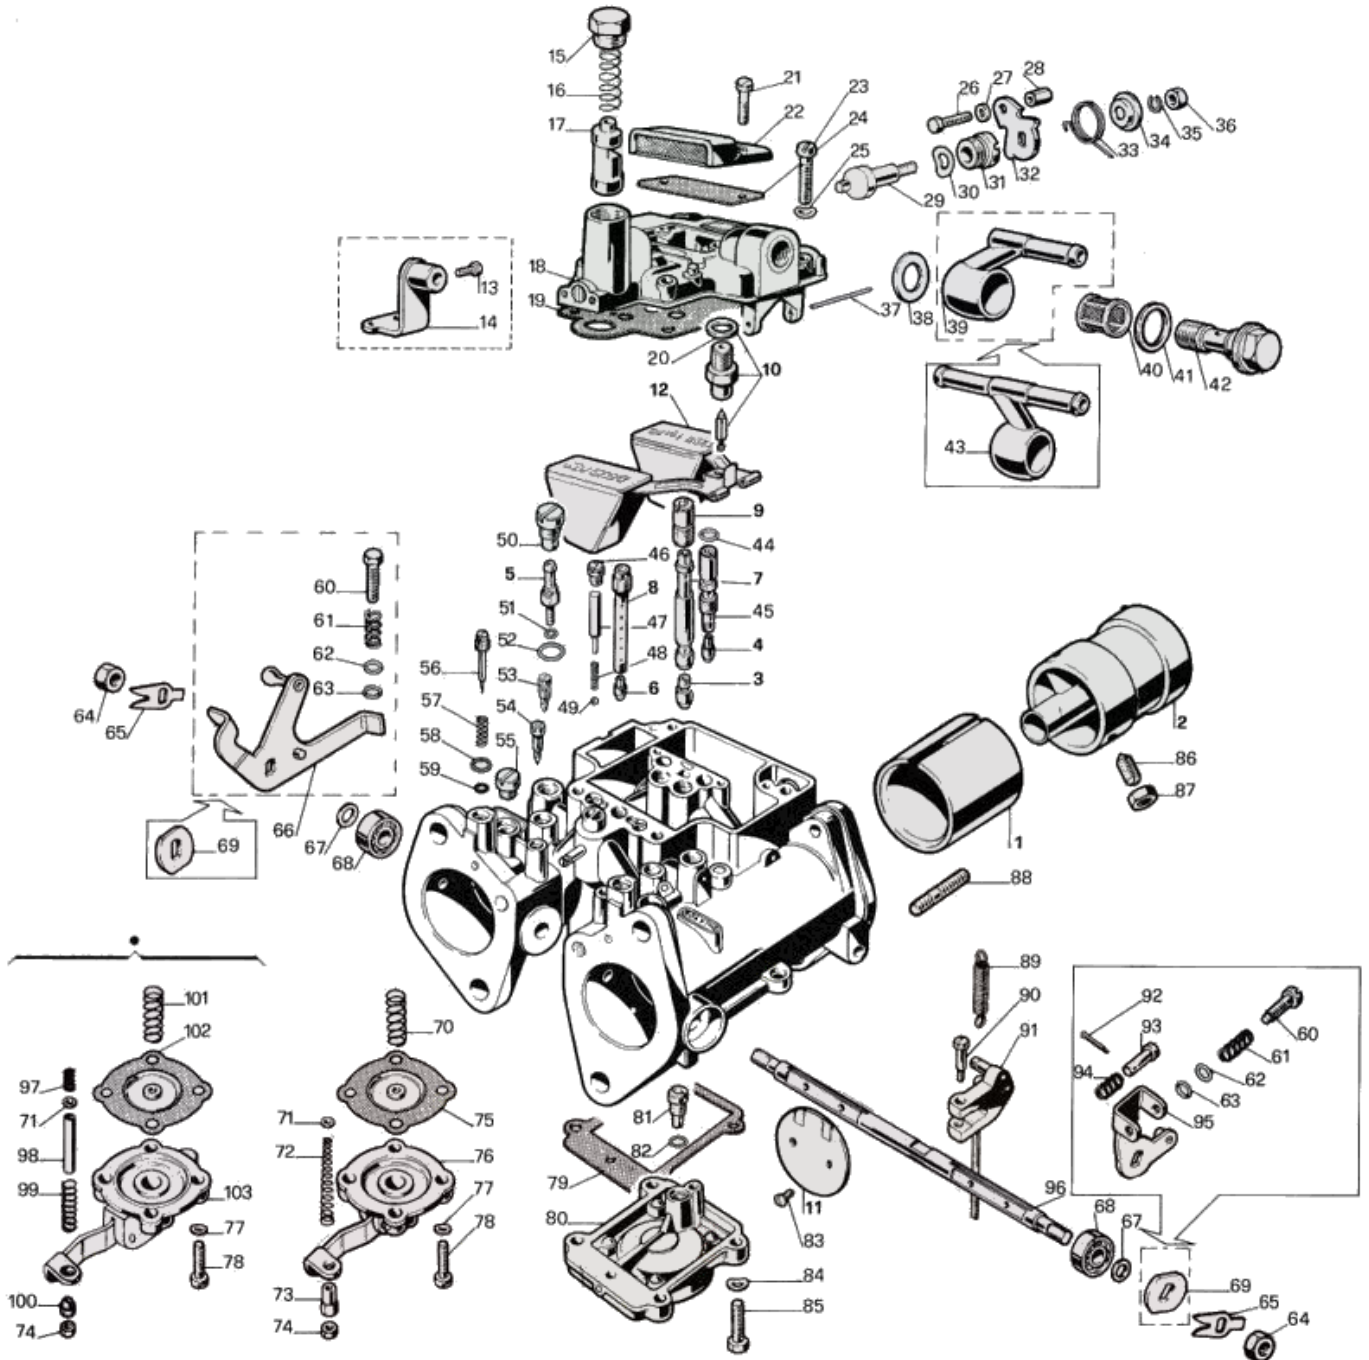

DELLORTO 40 DHLA G - exploded view

<https://www.carbparts.eu>

Prices and product availability are subject to change

CarbDeal
Selling carburetor parts since 2005

DELLORTO 40 DHLA G - Parts list

No	Part No	Price	Pcs	Description	No	Part No	Price	Pcs	Description
1	8383-32.65	£ 8.6	2	Choke tube	52	6426-30	£ 0.7	2	Pump jet cap fibre washer
2	7848-3.68	£ 0	2	Auxiliary venturi	53	8176-37	£ 3.7	2	Air bypass
3	7484-145.02	£ 2.5	2	Main jet	54	7959-34	£ 3.7	2	Vacuum blanking screw
4	7644-58.02	£ 2.5	2	Idle jet	55	8857-34	£ 8.3	2	G/H prog. blanking screw
5	8083-40.02	£ 0	2	Pump jet	56	9335-37	£ 7.1	2	Idle mixture screw
5	8083-35.02	£ 0	2	Pump jet	57	9336-61	£ 1.6	2	Mixture screw spring
6	3315-80.02	£ 0	1	Starter jet	58	8260-23	£ 0.1	2	Mixture screw washer
7	7772-10.28	£ 13.2	2	Main emulsion tube	59	8678-30	£ 0.7	2	Air bleed screw O ring
8	7482-3.28	£ 0	1	Starter emulsion tube	60	6898-36	£ 3.9	1	Throttle stop screw
9	7485-240.01	£ 2.5	2	Air corrector	61	4670-61	£ 1.3	1	Throttle stop screw spring
10	8811-150.33	£ 9.8	1	Needle valve	62	4650-23	£ 0.7	1	Washer
11	7481-3.64	£ 0	2	Throttle plate	63	7540-30	£ 0.9	1	O ring
12	7298-1.80	£ 52.3	1	Float 10gr	64	6423-27	£ 1.7	2	Spindle nut
13	6434-36	£ 1.6	1	Fixing screw	65	6581-23	£ 1.3	2	Spindle nut lock washer
14	7488-63	£ 14.6	1	Cold start cable holder	66	7516-26	£ 21	1	Throttle lever
15	7501-34	£ 12.5	1	Cold start cover	67	7537-23	£ 1.9	2	Spindle washer
16	7413-61	£ 3.2	1	Cold start spring	68	7490-45	£ 16.7	2	Spindle bearing
17	7548-64	£ 27.2	1	Cold start plunger	69	7958-23	£ 2.7	1	Spindle end cover
18	8183-54	£ 0	1	Top cover	70	7626-61	£ 2.1	1	Pump Diaphragm Spring
19	9358-30	£ 4.1	1	Top cover gasket	71	8260-23	£ 0.1	1	Washer
20	6425-30	£ 0.9	1	Needle valve gasket	72	9636-61	£ 4.1	1	Pump rod spring
21	7530-36	£ 1.6	2	Jet cover screw	73	7625-27	£ 4	1	Pump rod nut
22	7549-06	£ 11.6	1	Jet cover	74	6390-27	£ 0.7	1	Pump rod lock nut
23	6430-36	£ 1.4	4	Top cover screw	75	7515-44	£ 6.5	1	Pump Diaphragm
24	7511-30	£ 3.1	1	Jet cover gasket	76	7502-67	£ 39.8	1	Pump diaphragm cover
25	4997-23	£ 0.7	4	Top cover spring washer	77	5011-23	£ 0.8	4	Spring washer (pump cover)
26	7062-36	£ 6.9	1	Cold start inner cable clamp	78	6429-36	£ 1.2	4	Screw (pump cover)
27	6850-23	£ 0.9	1	Cable clamp washer	79	7509-30	£ 6.3	1	Pump body gasket
28	6432-27	£ 6.3	1	Cold start cable clamp nut	80	7550-90	£ 0	1	Pump body
29	7498-39	£ 0	1	Colt start lever cam	81	7542-33	£ 14.7	1	Pump non-return valve
30	7837-23	£ 0.9	1	Actuator cam spring washer	82	7540-30	£ 0.9	1	Washer
31	7853-34	£ 15.9	1	Cold start cam cover	83	6416-36	£ 1.6	4	Throttle plate screw
32	7341-26	£ 2.9	1	Cold start lever	84	4997-23	£ 0.7	4	Diaphragm cover spring washer
33	7854-61	£ 2.9	1	Cold start cable return spring	85	7526-36	£ 1.2	4	Pump body screw
34	7838-20	£ 4.3	1	Cold start spring cup washer	86	7507-36	£ 5.4	2	Venturi grub screw
35	4957-23	£ 0.7	1	Spring washer	87	6423-27	£ 1.7	2	Grub screw nut
36	2906-27	£ 0.9	1	Choke spring retaining nut	88	7630-36	£ 3.9	2	Stud
37	7503-22	£ 3.9	1	Float pivot pin	89	7957-61	£ 2.8	1	Throttle return spring (std)
38	7663-30	£ 0.2	1	Banjo fibre washer, inner	90	7667-36	£ 3.1	1	Pump rod clamp screw
39	7660-38	£ 33.8	1	Fuel banjo, single standard	91	8307-26	£ 23	1	Pump rod assy
40	1419-29	£ 6.3	1	Fuel filter	92	3793-21	£ 0.9	1	Split pin (balance lever)
41	7662-30	£ 0.2	1	Banjo fibre washer, outer	93	7496-22	£ 5.1	1	Balance lever pin
42	7659-34	£ 6.5	1	Banjo bolt	94	2638-61	£ 1.3	1	Balance lever spring
43	7661-38	£ 35.7	1	Fuel banjo, double standard	95	8304-26	£ 12.2	1	Lotus balance lever
44	7540-30	£ 0.9	2	Idle jet gasket	96	7668-39	£ 0	1	Throttle spindle
45	8869-32	£ 0	2	Idle jet holder	97	9336-61	£ 1.6	1	Pump rod spring
46	7513-34	£ 6.3	2	Counterweight Cap screw	98	9662-35	£ 2.2	1	Pump rod tube
47	9337-42	£ 5.4	2	Counterweight	99	9664-61	£ 3.2	1	Pump rod spring
48	8543-61	£ 7.8	2	Counterweight spring	100	6782-27	£ 0	1	Pump rod nut
49	6415-03	£ 2.6	2	Pump jet ball bearing	101	9663-61	£ 1.6	1	Pump diaphragm spring
50	7852-34	£ 0	2	Pump jet holder	102	9667-44	£ 6.5	1	Pump diaphragm
51	6173-30	£ 0.8	2	Pump jet gasket	103	9665-67	£ 39.8	1	Pump diaphragm cover