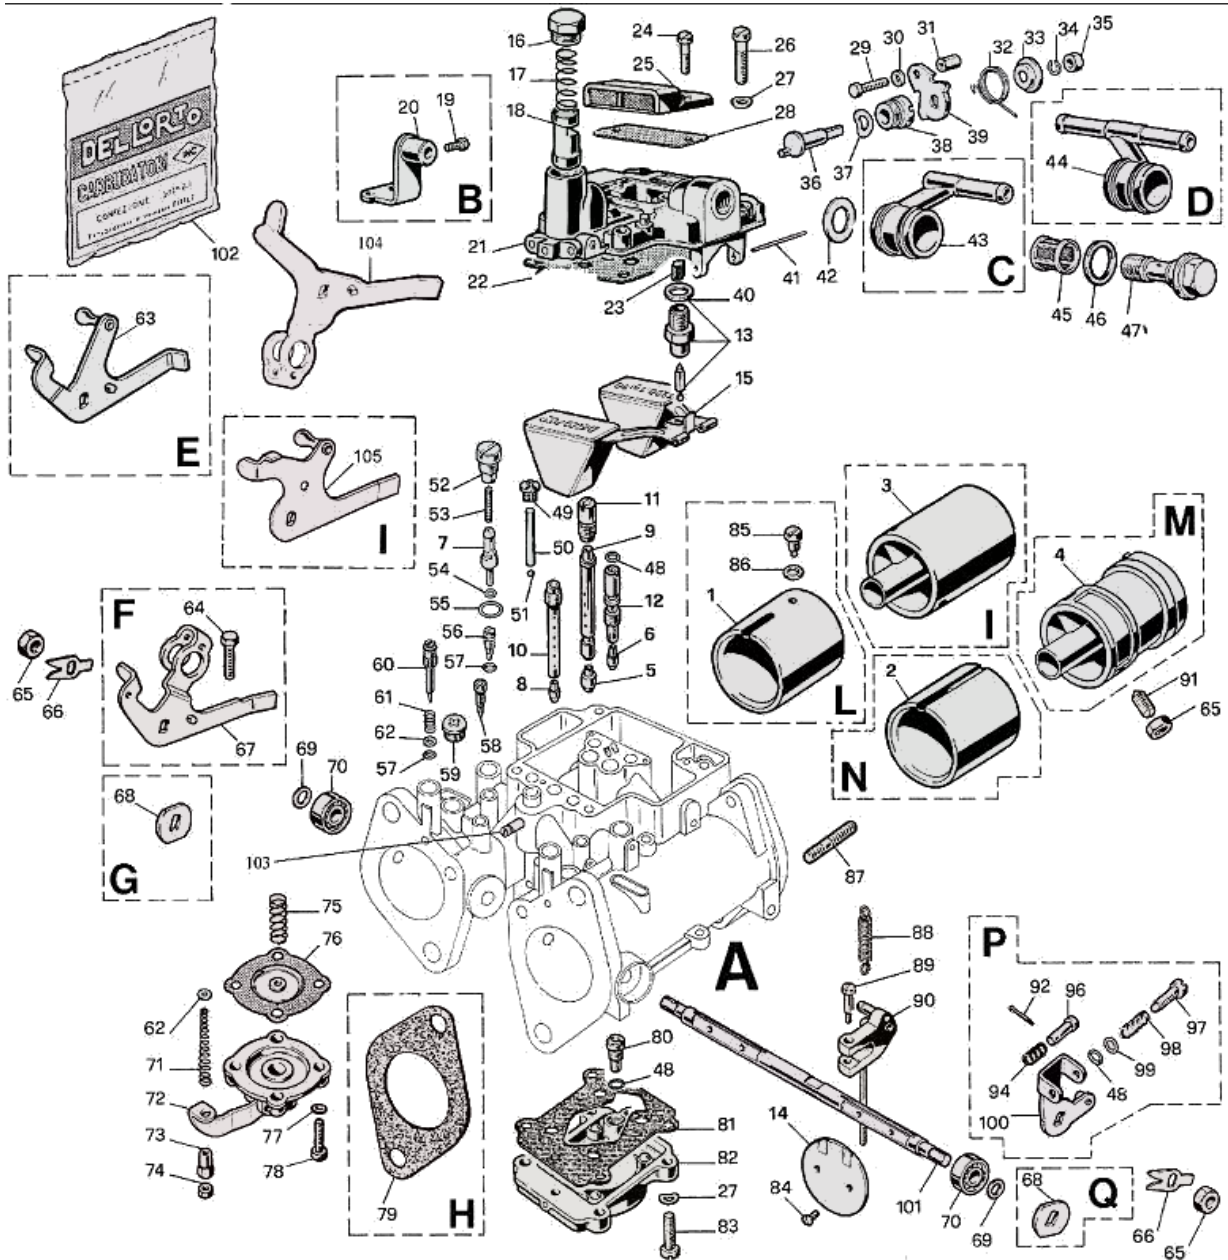

DELLORTO 40 DHLA

Exploded view

<https://www.carbparts.eu>

Preise und Produktverfügbarkeit können sich ändern

DELLORTO 40 DHLA

Liste der Teile

No	Teil Nr.	Preis	Stück	Beschreibung
1	8564	-		DHLA 48 choke
2	7956	$ 17.2		DHLA 45/48 choke
2	8383	$ 15.8		DHLA 40 choke
3	8011	-		DHLA 45/48 Aux. Venturi
4	7848	-		DHLA 40 Aux. Venturi
5	7484	$ 5.5		Main Jet
6	7644	$ 5.5		Idle jet
7	7851	$ 11		Pump jet
8	3315	-		Starter jet
9	7772	$ 17.4		Main emulsion tube
10	7482	-		Starter emulsion tube
11	7485	$ 5.5		Air corrector
12	7850	$ 12.5		Idle holder/emulsion tube
13	8811	$ 13.2		Needle valve, metal tipped
13	8809	$ 11.9		Needle valve, viton tipped
14	8010	-		Throttle butterfly DHLA 45
14	8563	-		Throttle butterfly DHLA 48
14	7481	-		Throttle butterfly DHLA 40
15	7298	$ 68.7		Float assy
16	7501	$ 16		Choke piston cover bolt
17	7413	$ 5.9		Choke piston spring
18	9609	-		Choke piston
19	6434	$ 2		Choke outer cable clamp screw
20	7488	$ 18.7		Choke cable support
21	9818	-		Top cover casting
22	9358	$ 5.2		Top cover casting gasket
22	9220	$ 7.3		Top cover casting gasket (antisurge)
23	9498	-		Needle valve filter
24	7530	$ 2		Vent cover screw
25	7549	$ 15.2		Vent cover
26	6430	$ 1.7		Top cover screw
27	4997	-		Top cover spring washer
28	7511	$ 4		Vent cover gasket
29	7062	$ 8.8		Choke inner cable clamp
30	6850	$ 1.2		Cable clamp washer
31	6432	$ 8		Choke cable clamp nut
32	7854	$ 5.3		Choke cable return spring
33	7838	$ 7.9		Choke spring cup washer
34	4957	-		Spring washer
35	2906	$ 1.2		Choke spring retaining nut
36	9610	$ 37.5		Choke actuator cam
37	7837	$ 1.2		Actuator cam spring washer
38	9611	-		Actuator cam retaining bush
39	7341	$ 5.3		Choke actuator lever
40	6425	$ 1.2		Needle valve washer
41	7503	$ 5		Float assy pivot pin
42	7663	-		Banjo fibre washer, inner
43	7660	$ 43.2		Fuel banjo, single standard
43	8071	$ 26.2		Fuel banjo, single 90 degree
43	7862	-		Fuel banjo, single 45 degree
44	7661	$ 45.6		Fuel banjo, double standard
44	8072	$ 26.2		Fuel banjo, double 90 degree
45	1419	$ 5.9		Banjo fuel filter
46	7662	-		Banjo fibre washer, outer

No	Teil Nr.	Preis	Stück	Beschreibung
47	7659	$ 7.1		Banjo bolt
48	7540	$ 1.2		O ring
49	7513	$ 8		Cap screw
50	7525	$ 8		Pump jet weight
51	6415	$ 3.4		Pump jet ball bearing
52	10747	$ 14.1		Pump jet holder
53	10748	$ 4.8		Pump jet filter/spring
54	6173	$ 1		Pump jet O ring
55	6426	-		Pump jet cap fibre washer
56	9926	$ 4.9		Air bleed screw
57	8678	-		Air bleed screw O ring
58	7959	$ 4.9		Vacuum blanking screw
59	8857	$ 10.7		G/H prog. blanking screw
60	9656	$ 12.5		Mixture screw 48/45/40H
61	9336	$ 2.1		Mixture screw spring
62	8260	-		Mixture screw washer
63	10381	$ 22.4		DHLA late alfa lever
64	9754	$ 10.1		DHLA throttle stop screw
65	6423	$ 2.1		Spindle nut
66	6581	$ 1.7		Spindle nut lock washer
67	10714	$ 46.2		Short Lotus lever
68	7958	$ 3.4		Spindle end cover
69	7537	$ 2.5		Spindle washer
70	7490	$ 21.4		Spindle bearing
71	7627	-		Pump rod spring
72	8058	-		40/45/48 E Pump Cover assy
73	7625	$ 5.2		Pump rod nut
74	6390	-		Pump rod lock nut
75	7626	$ 3.8		Diaphragm Spring
76	7515	$ 11.9		Pump Diaphragm
77	5011	$ 1		Spring washer (pump cover)
78	6429	$ 1.6		Screw (pump cover)
79	8302	$ 3.4		Alfa carb/inlet manifold gasket
80	7542	$ 18.7		Pump non-return valve
81	7509	$ 4		Pump body gasket
82	7550	-		DHLA45E Pump body
83	7526	$ 1.5		Pump body screw
84	6416	$ 2.1		Butterfly screw
85	6449	$ 5.2		DHLA48 choke retaining screw
86	4957	-		Spring washer (choke screw)
87	7151	$ 7.9		Trumpet stud
88	8610	-		Throttle return spring (competition)
88	7957	$ 5.2		Throttle return spring (std)
89	6887	$ 3.5		Cap screw
90	8307	$ 42.2		DHLA40 pump rod assy
91	7507	$ 6.9		Venturi grub screw
92	3793	$ 1.2		Split pin (balance lever)
93	7496	$ 6.6		Balance lever pin
93	9752	$ 6.6		Balance lever pin
94	2638	$ 1.6		Balance lever spring
95	11529	-		Late Alfa balance lever
96	7496	$ 6.6		Balance lever pin
97	6898	$ 5		Throttle stop screw
98	4670	$ 1.6		Throttle stop screw spring

<https://www.carbparts.eu>