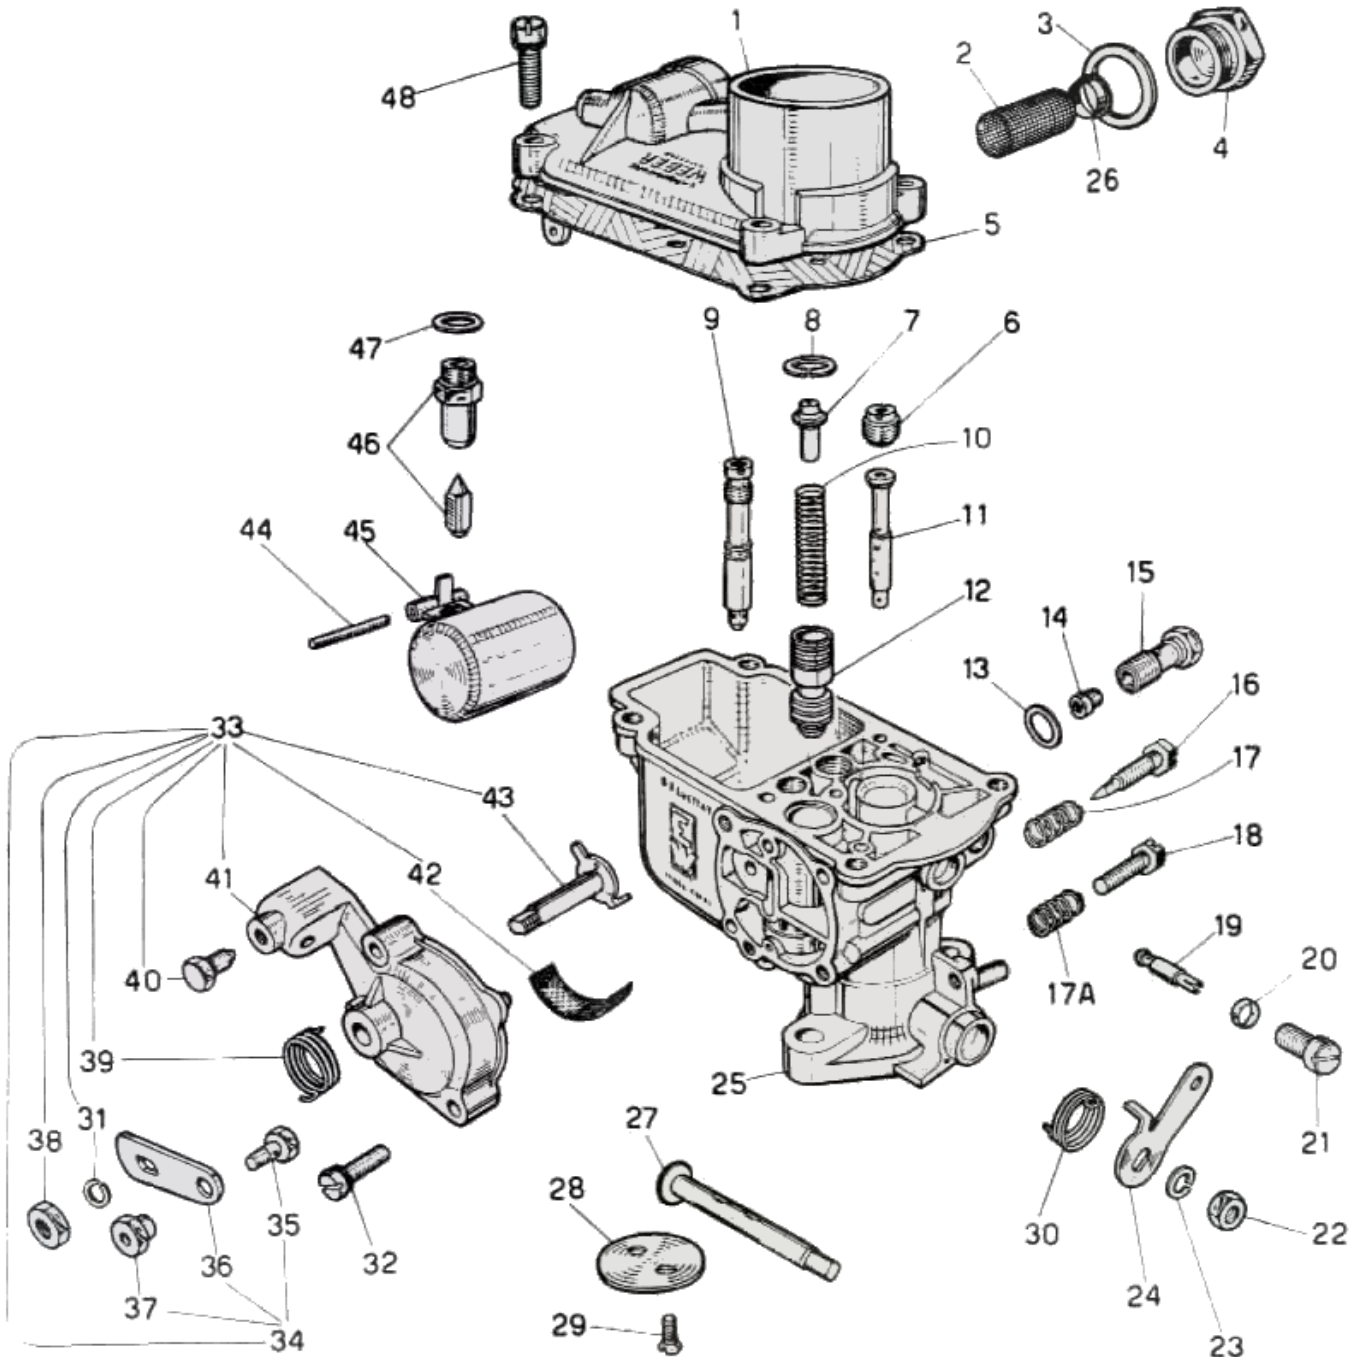

WEBER 22 IM - exploded view

<https://www.carbparts.eu>

Prices and product availability are subject to change

CarbDeal
Selling carburetor parts since 2005

WEBER 22 IM - Parts list

No	Part No	Price	Pcs	Description	No	Part No	Price	Pcs	Description
1	31706.002	€ 0	1	Carburetor top cover	26	12775.026	€ 2.9	1	Filter Locating Ring
2	37020.005	€ 3.7	1	Fuel Filter Element	27	10015.210	€ 0	1	Throttle shaft
3	41530.024	€ 0.3	1	Fuel Filter Gasket	27	10016.205	€ 0	1	Oversized Throttle Shaft
4	61002.011	€ 0	1	Fuel Filter Cover	28	64005.002	€ 0	1	Throttle Valve
5	41700.009	€ 0	1	Carburettor Cover Gasket	29	64570.007	€ 2.3	2	Throttle Plate Screw
6	41360.001	€ 2.1	1	Air bleed jet	30	47610.004	€ 4.9	1	— Lever return spring
7	12775.005	€ 0	1	Spring Guide	31	55525.010	€ 0.4	2	— Spring washer
8	10140.010	€ 3.1	1	Clip	32	64700.006	€ 0	2	Pump Cover Screw
9	41205.102	€ 10	1	Starter Jet	33	34715.010	€ 0	1	— Lever fixing nut
10	47600.086	€ 2.9	1	Starter Valve Spring	33	32536.007	€ 0	1	Cold start unit including:
11	61440.166	€ 28.8	1	Emulsion tube	34	45027.017	€ 16.3	1	— Cold Start Lever Assembly
12	64330.005	€ 0	1	Starter Valve	35	64800.002	€ 0	1	— Screw securing wire
13	41540.001	€ 1.7	1	Gasket	36	45025.003	€ 8.9	1	— Throttle Lever
14	41120.001	€ 2.7	1	Main jet	37	34720.002	€ 0	1	— Cold Start Nut
15	52590.001	€ 18.8	1	Jet Holder	38	34715.010	€ 0	1	— Choke lever nut
16	64755.006	€ 0	1	Idle Mixture Screw	39	47610.004	€ 4.9	1	— Lever return spring
17A	47600.084	€ 5.2	1	— Spring	40	64605.017	€ 1.8	1	— Choke Cable Clamp
17	47600.084	€ 5.2	1	— Spring	41	32534.006	€ 0	1	— Choke Housing
18	64625.002	€ 3.6	1	Throtle Stop Screw	42	37000.015	€ 0	1	— Reticella filtrante aria avviamento
19	41160.001	€ 6.2	1	Idle jet	43	10085.002	€ 0	1	— Starting shaft
20	41555.004	€ 0	1	Pump Jet Cover O ring	44	52000.010	€ 1.8	1	Float Fulcrum Pin
21	52570.005	€ 6.2	1	Idle Jet Holder	45	41015.002	€ 0	1	Float
22	34705.001	€ 0.8	1	Nut	46	64240.001	€ 0	1	Float valve
23	55525.001	€ 0	1	Spring Washer	47	41535.015	€ 0	1	Needle valve gasket
24	45032.068	€ 0	1	Throttle Valve Control Lever	48	64700.005	€ 0.5	4	Top Cover Fixing Screw
25	-	€ 0	1	Carburetor Body					