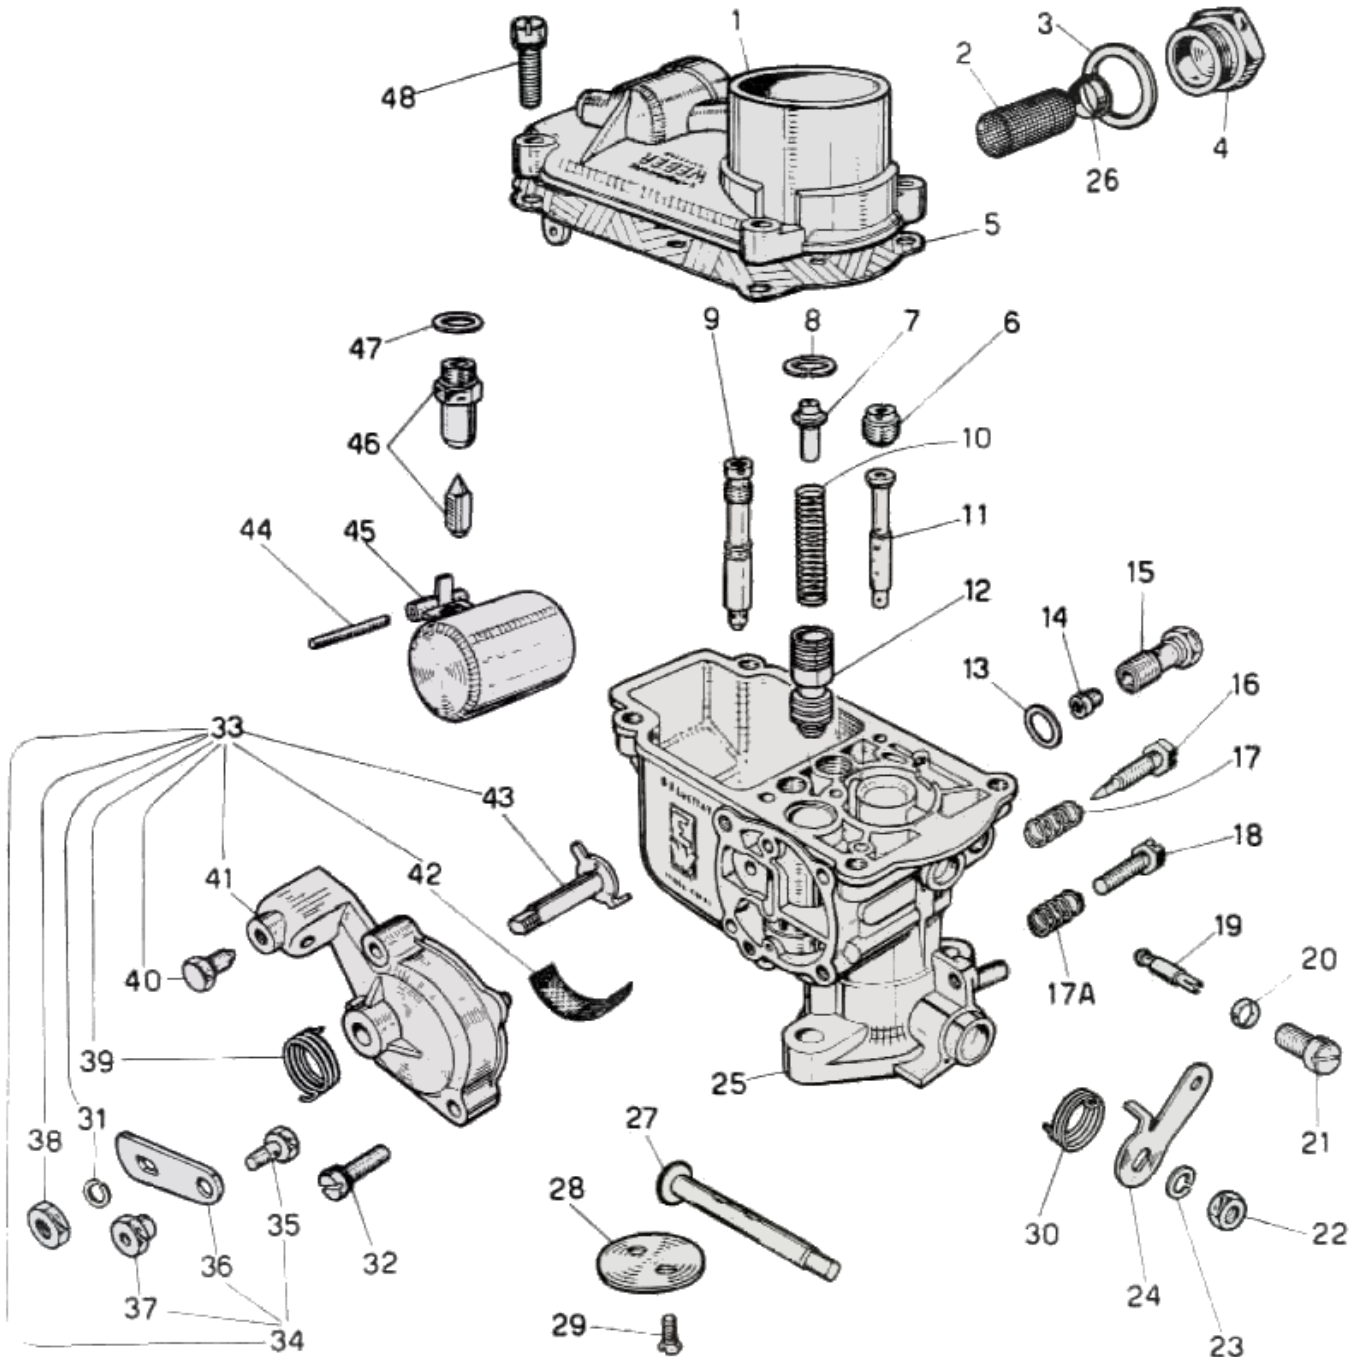

WEBER 22 IM - exploded view

<https://www.carbparts.eu>

Prices and product availability are subject to change

CarbDeal
Selling carburetor parts since 2005

WEBER 22 IM - Parts list

No	Part No	Price	Pcs	Description	No	Part No	Price	Pcs	Description
1	31706.002	£ 0	1	Carburetor top cover	26	12775.026	£ 2.5	1	Filter Locating Ring
2	37020.005	£ 3.2	1	Fuel Filter Element	27	10015.210	£ 0	1	Throttle shaft
3	41530.024	£ 0.2	1	Fuel Filter Gasket	27	10016.205	£ 0	1	Oversized Throttle Shaft
4	61002.011	£ 0	1	Fuel Filter Cover	28	64005.002	£ 0	1	Throttle Valve
5	41700.009	£ 0	1	Carburettor Cover Gasket	29	64570.007	£ 1.9	2	Throttle Plate Screw
6	41360.001	£ 1.8	1	Air bleed jet	30	47610.004	£ 4.3	1	— Lever return spring
7	12775.005	£ 0	1	Spring Guide	31	55525.010	£ 0.4	2	— Spring washer
8	10140.010	£ 2.7	1	Clip	32	64700.006	£ 0	2	Pump Cover Screw
9	41205.102	£ 8.6	1	Starter Jet	33	34715.010	£ 0	1	— Lever fixing nut
10	47600.086	£ 2.5	1	Starter Valve Spring	33	32536.007	£ 0	1	Cold start unit including:
11	61440.166	£ 25	1	Emulsion tube	34	45027.017	£ 14.1	1	— Cold Start Lever Assembly
12	64330.005	£ 0	1	Starter Valve	35	64800.002	£ 0	1	— Screw securing wire
13	41540.001	£ 1.5	1	Gasket	36	45025.003	£ 7.7	1	— Throttle Lever
14	41120.001	£ 2.3	1	Main jet	37	34720.002	£ 0	1	— Cold Start Nut
15	52590.001	£ 16.4	1	Jet Holder	38	34715.010	£ 0	1	— Choke lever nut
16	64755.006	£ 0	1	Idle Mixture Screw	39	47610.004	£ 4.3	1	— Lever return spring
17A	47600.084	£ 4.5	1	— Spring	40	64605.017	£ 1.5	1	— Choke Cable Clamp
17	47600.084	£ 4.5	1	— Spring	41	32534.006	£ 0	1	— Choke Housing
18	64625.002	£ 3.1	1	Throtle Stop Screw	42	37000.015	£ 0	1	— Reticella filtrante aria avviamento
19	41160.001	£ 5.4	1	Idle jet	43	10085.002	£ 0	1	— Starting shaft
20	41555.004	£ 0	1	Pump Jet Cover O ring	44	52000.010	£ 1.6	1	Float Fulcrum Pin
21	52570.005	£ 5.4	1	Idle Jet Holder	45	41015.002	£ 0	1	Float
22	34705.001	£ 0.7	1	Nut	46	64240.001	£ 0	1	Float valve
23	55525.001	£ 0	1	Spring Washer	47	41535.015	£ 0	1	Needle valve gasket
24	45032.068	£ 0	1	Throttle Valve Control Lever	48	64700.005	£ 0.5	4	Top Cover Fixing Screw
25	-	£ 0	1	Carburetor Body					