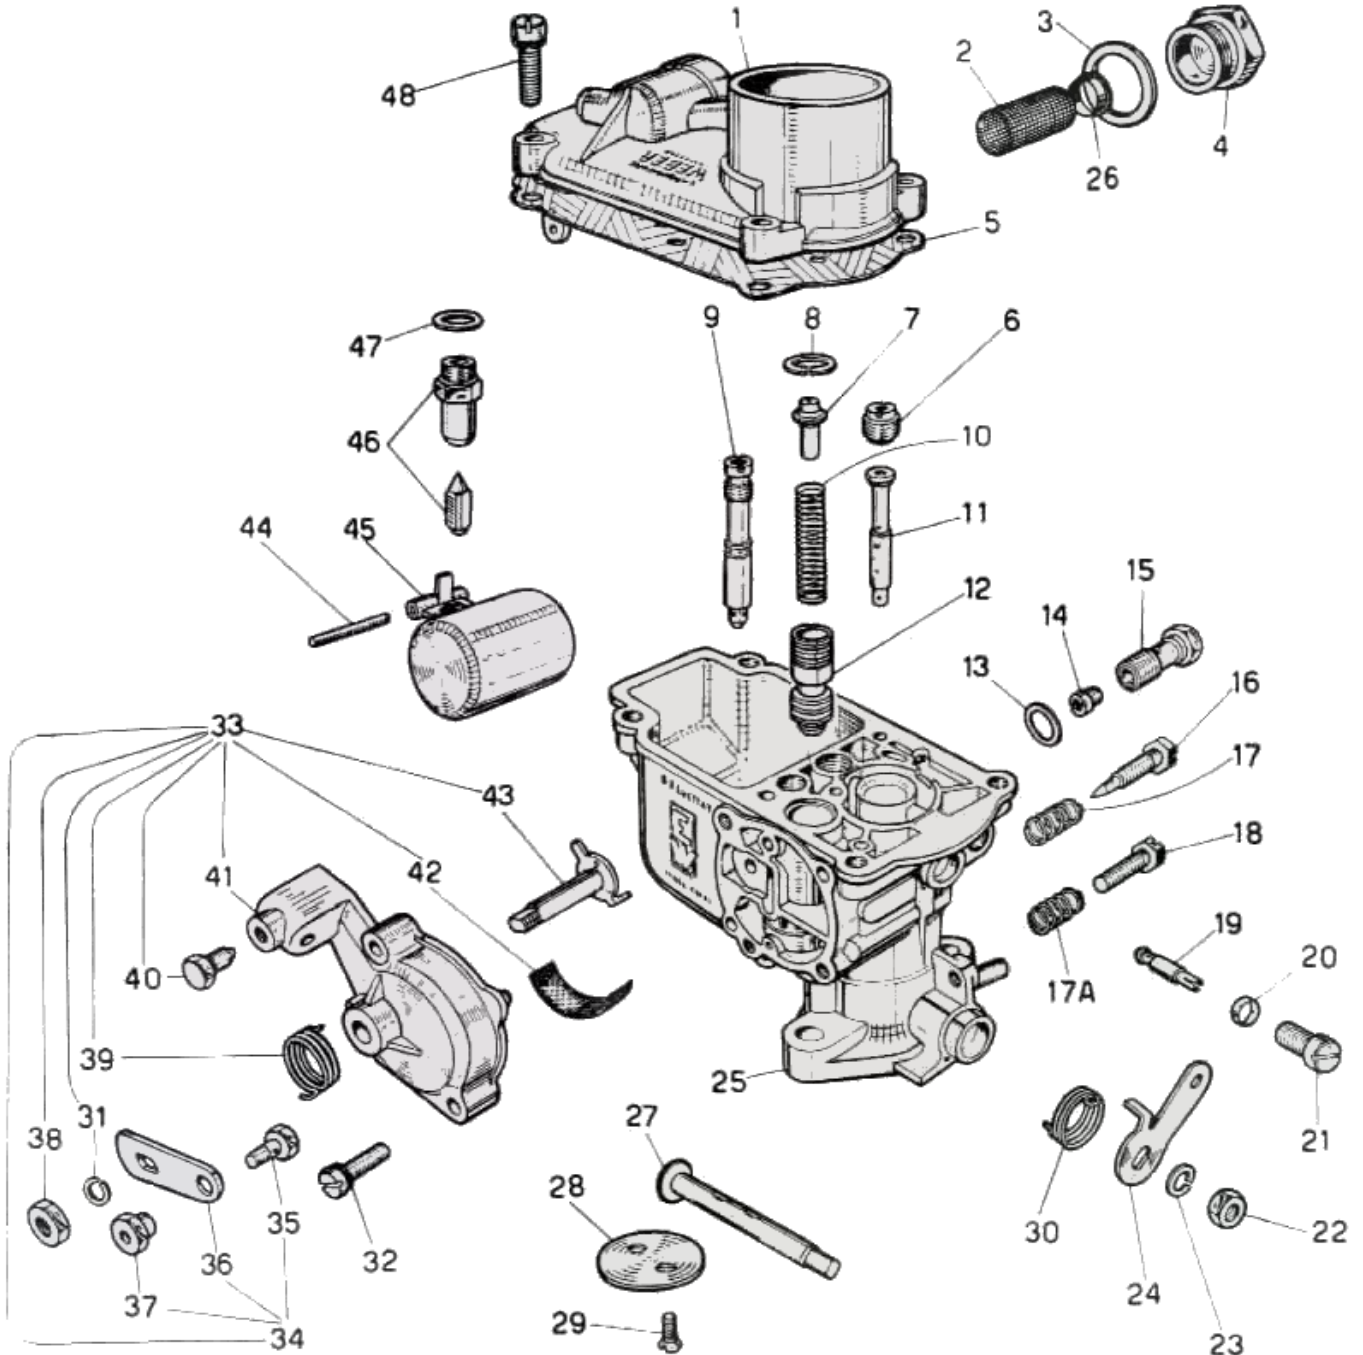

WEBER 22 IM - exploded view

<https://www.carbparts.eu>

Prices and product availability are subject to change

CarbDeal

Selling carburetor parts since 2005

WEBER 22 IM - Parts list

No	Part No	Price	Pcs	Description	No	Part No	Price	Pcs	Description
1	31706.002	\$ 0	1	Carburetor top cover	26	12775.026	\$ 1.9	1	Filter Locating Ring
2	37020.005	\$ 5.2	1	Fuel Filter Element	27	10015.210	\$ 0	1	Throttle shaft
3	41530.024	\$ 0.3	1	Fuel Filter Gasket	27	10016.205	\$ 0	1	Oversized Throttle Shaft
4	61002.011	\$ 0	1	Fuel Filter Cover	28	64005.002	\$ 0	1	Throttle Valve
5	41700.009	\$ 0	1	Carburettor Cover Gasket	29	64570.007	\$ 1.5	2	Throttle Plate Screw
6	41360.001	\$ 2.6	1	Air bleed jet	30	47610.004	\$ 3.2	1	— Lever return spring
7	12775.005	\$ 0	1	Spring Guide	31	55525.010	\$ 0.4	2	— Spring washer
8	10140.010	\$ 3.2	1	Clip	32	64700.006	\$ 0	2	Pump Cover Screw
9	41205.102	\$ 12	1	Starter Jet	33	34715.010	\$ 0	1	— Lever fixing nut
10	47600.086	\$ 3.5	1	Starter Valve Spring	33	32536.007	\$ 0	1	Cold start unit including:
11	61440.166	\$ 18.9	1	Emulsion tube	34	45027.017	\$ 10.7	1	— Cold Start Lever Assembly
12	64330.005	\$ 0	1	Starter Valve	35	64800.002	\$ 0	1	— Screw securing wire
13	41540.001	\$ 1.1	1	Gasket	36	45025.003	\$ 5.8	1	— Throttle Lever
14	41120.001	\$ 3.2	1	Main jet	37	34720.002	\$ 0	1	— Cold Start Nut
15	52590.001	\$ 12.4	1	Jet Holder	38	34715.010	\$ 0	1	— Choke lever nut
16	64755.006	\$ 0	1	Idle Mixture Screw	39	47610.004	\$ 3.2	1	— Lever return spring
17A	47600.084	\$ 3.4	1	— Spring	40	64605.017	\$ 2.6	1	— Choke Cable Clamp
17	47600.084	\$ 3.4	1	— Spring	41	32534.006	\$ 0	1	— Choke Housing
18	64625.002	\$ 2.3	1	Throttle Stop Screw	42	37000.015	\$ 0	1	— Reticella filtrante aria avviamento
19	41160.001	\$ 6.4	1	Idle jet	43	10085.002	\$ 0	1	— Starting shaft
20	41555.004	\$ 0	1	Pump Jet Cover O ring	44	52000.010	\$ 1.9	1	Float Fulcrum Pin
21	52570.005	\$ 6.5	1	Idle Jet Holder	45	41015.002	\$ 0	1	Float
22	34705.001	\$ 0.8	1	Nut	46	64240.001	\$ 0	1	Float valve
23	55525.001	\$ 0	1	Spring Washer	47	41535.015	\$ 0	1	Needle valve gasket
24	45032.068	\$ 0	1	Throttle Valve Control Lever	48	64700.005	\$ 0	4	Top Cover Fixing Screw
25	-	\$ 0	1	Carburetor Body					