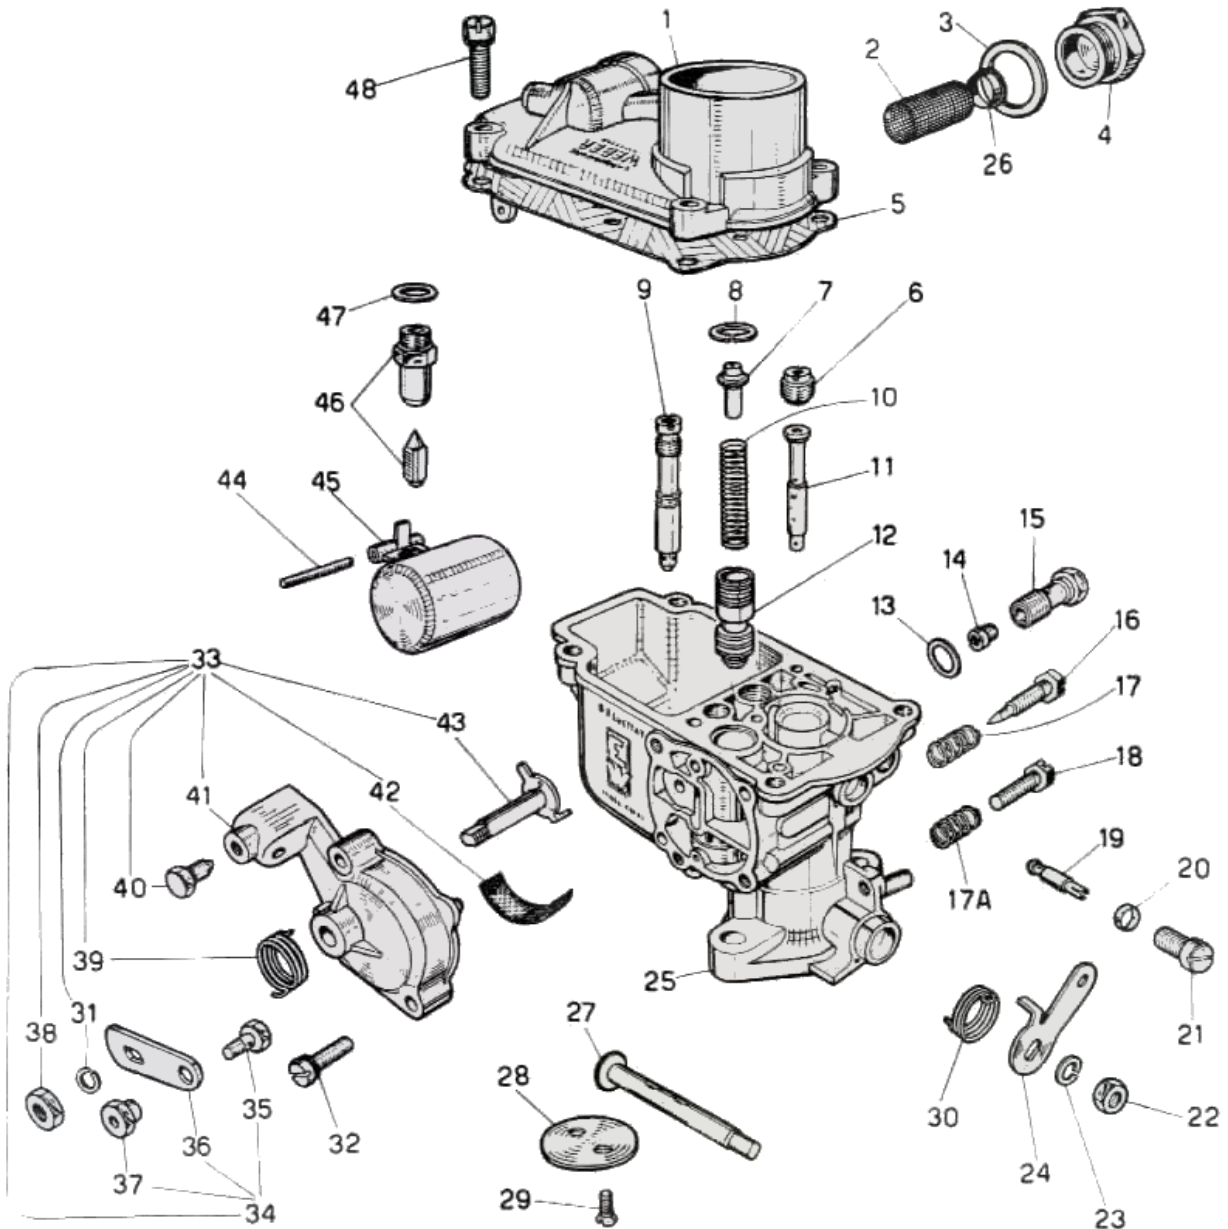

WEBER 22 IM

Exploded view

<https://www.carbparts.eu>

Prices and product availability are subject to change

WEBER 22 IM

List of parts

No	Part No	Price	Pcs	Description
1	31706.002	\$ 0	1	Carburetor top cover
2	37020.005	\$ 5.7	1	Fuel Filter Element
3	41530.024	\$ 0.3	1	Fuel Filter Gasket
4	61002.011	\$ 0	1	Fuel Filter Cover
5	41700.009	\$ 0	1	Carburettor Cover Gasket
6	41360.001	\$ 3.3	1	Air bleed jet
7	12775.005	\$ 0	1	Spring Guide
8	10140.010	\$ 3.4	1	Clip
9	41205.102	\$ 12.8	1	Starter Jet
10	47600.086	\$ 2.1	1	Starter Valve Spring
11	61440.166	\$ 15.7	1	Emulsion tube
12	64330.005	\$ 0	1	Starter Valve
13	41540.001	\$ 1.9	1	Gasket
14	41120.001	\$ 4.1	1	Main jet
15	52590.001	\$ 20.7	1	Jet Holder
16	64755.006	\$ 0	1	Idle Mixture Screw
17	47600.084	\$ 5.7	1	— Spring
17A	47600.084	\$ 5.7	1	— Spring
18	64625.002	\$ 3.9	1	Throttle Stop Screw
19	41160.001	\$ 7	1	Idle jet
20	41555.004	\$ 0	1	Pump Jet Cover O ring
21	52570.005	\$ 7	1	Idle Jet Holder
22	34705.001	\$ 0.8	1	Nut
23	55525.001	\$ 0	1	Spring Washer
24	45032.068	\$ 0	1	Throttle Valve Control Lever
25	-	\$ 0	1	Carburetor Body