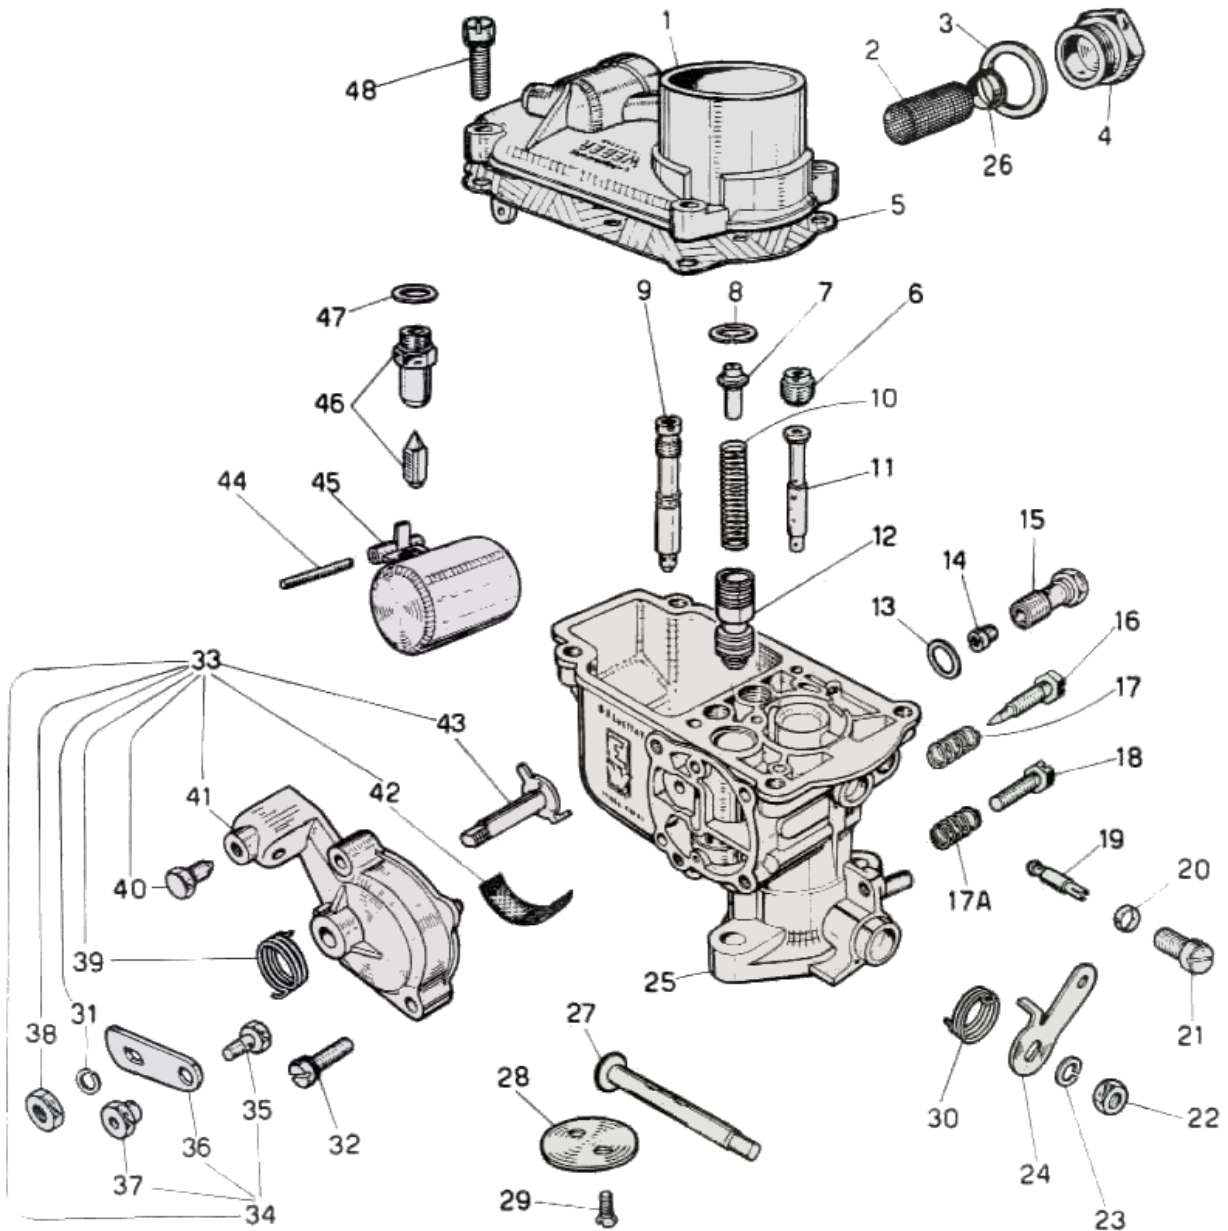

WEBER 22 IM

Exploded view

<https://www.carbparts.eu>

Los precios y la disponibilidad de los productos están sujetos a cambios

WEBER 22 IM

Lista de partes

No	Parte No	Precio	Pcs	Descripción
1	31706.002	-	1	Carburetor top cover
2	37020.005	$ 5.6	1	Fuel Filter Element
3	41530.024	-	1	Fuel Filter Gasket
4	61002.011	-	1	Fuel Filter Cover
5	41700.009	-	1	Carburetor Cover Gasket
6	41360.001	$ 3.3	1	Air bleed jet
7	12775.005	-	1	Spring Guide
8	10140.010	$ 3.4	1	Clip
9	41205.102	$ 12.7	1	Starter Jet
10	47600.086	$ 2.1	1	Starter Valve Spring
11	61440.166	$ 15.6	1	Emulsion tube
12	64330.005	-	1	Starter Valve
13	41540.001	$ 1.9	1	Gasket
14	41120.001	$ 4.1	1	Main jet
15	52590.001	$ 21.1	1	Jet Holder
16	64755.006	-	1	Idle Mixture Screw
17	47600.084	$ 5.8	1	— Spring
17A	47600.084	$ 5.8	1	— Spring
18	64625.002	$ 4	1	Throttle Stop Screw
19	41160.001	$ 6.9	1	Idle jet
20	41555.004	-	1	Pump Jet Cover O ring
21	52570.005	$ 9.4	1	Idle Jet Holder
22	34705.001	-	1	Nut
23	55525.001	-	1	Spring Washer
24	45032.068	-	1	Throttle Valve Control Lever
25	-	-	1	Carburetor Body

No	Parte No	Precio	Pcs	Descripción
26	12775.026	$ 3.2	1	Filter Locating Ring
27	10016.205	-	1	Oversized Throttle Shaft
27	10015.210	-	1	Throttle shaft
28	64005.002	-	1	Throttle Valve
29	64570.007	$ 2.6	2	Throttle Plate Screw
30	47610.004	$ 5.5	1	— Lever return spring
31	55525.010	-	2	— Spring washer
32	64700.006	-	2	Pump Cover Screw
33	34715.010	-	1	— Lever fixing nut
33	32536.007	-	1	Cold start unit including:
34	45027.017	$ 18.3	1	— Cold Start Lever Assembly
35	64800.002	$ 7.6	1	— Screw securing wire
36	45025.003	$ 10	1	— Throttle Lever
37	34720.002	$ 6.7	1	— Cold Start Nut
38	34715.010	-	1	— Choke lever nut
39	47610.004	$ 5.5	1	— Lever return spring
40	64605.017	$ 1.7	1	— Choke Cable Clamp
41	32534.006	-	1	— Choke Housing
42	37000.015	-	1	— Reticella filtrante aria avviamento
43	10085.002	-	1	— Starting shaft
44	52000.010	$ 2	1	Float Fulcrum Pin
45	41015.002	-	1	Float
46	64240.001	-	1	Float valve
47	41535.015	-	1	Needle valve gasket
48	64700.005	-	4	Top Cover Fixing Screw

<https://www.carbparts.eu>

Los precios y la disponibilidad de los productos están sujetos a cambios