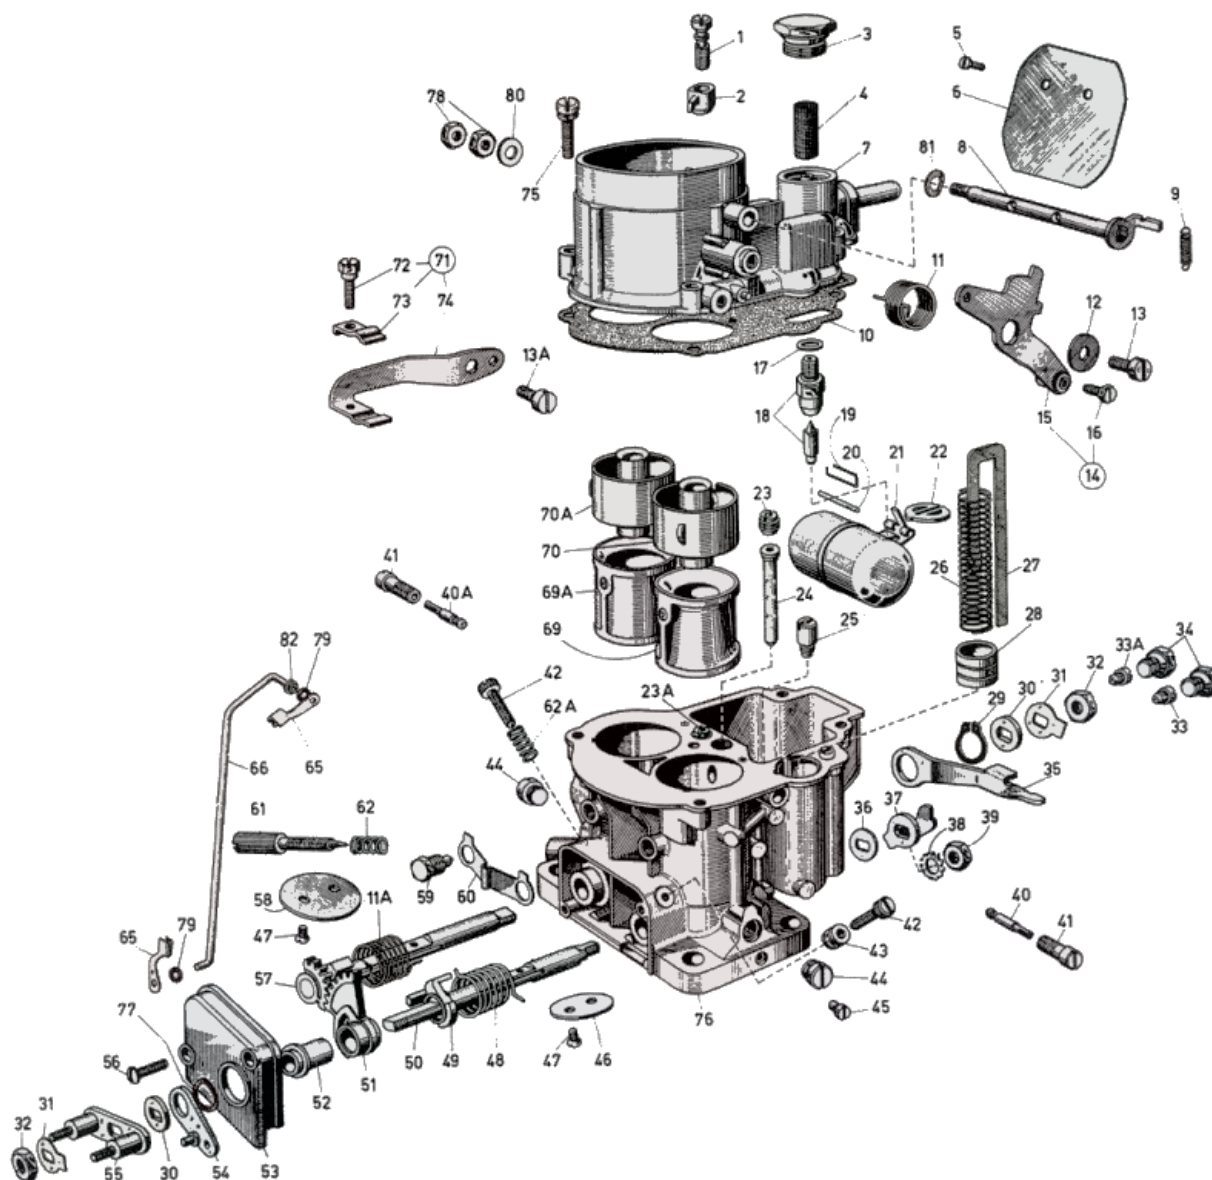

WEBER 24/32 DDC

Exploded view

<https://www.carbparts.eu>

Los precios y la disponibilidad de los productos están sujetos a cambios

WEBER 24/32 DDC

Lista de partes

No	Parte No	Precio	Pcs	Descripción
1	64290.005	\$ 32.6	1	Pump Delivery Valve
2	41252.004	\$ 15.4	1	Pump jet
3	61002.013	-	1	Fuel Filter Inspection Cover
4	37020.002	\$ 5.5	1	Fuel Filter Element
5	64570.007	\$ 2.6	2	Throttle Plate Screw
6	64010.012	-	1	Choke throttle valve
7	31716.030	-	1	Carburetor Top Cover
8	10015.215	-	1	Choke shaft
9	47605.008	-	1	Choke automaticity spring
10	41705.003	-	1	Carburetor Cover Gasket
11	47610.003	\$ 5.5	1	Choke lever return spring
11	47610.003	\$ 5.5	1	Choke lever return spring
12	55510.002	\$ 1.6	1	Normal washer
13	64700.012	\$ 3.1	1	Lever Fixing Screw
13	64700.012	\$ 3.1	1	Lever Fixing Screw
14	45202.007	-	1	Choke Lever - Including
15	45202.006	-	1	— Choke Lever
16	64615.004	-	1	— Screw securing wire
17	41535.015	-	1	Needle valve gasket
18	64235.009	-	1	Float valve
19	47620.001	-	1	Needle valve clip
20	52000.010	\$ 2	1	Float Fulcrum Pin
21	41015.001	-	1	Float
22	52140.007	\$ 6.9	1	Plunger Spring Retaining Plate
23	41360.001	\$ 3.3	1	Air bleed jet
23	41360.001	\$ 3.3	1	Air bleed jet
24	61440.341	\$ 15.6	2	Emulsion tube
25	64290.001	\$ 9.8	1	Back bleed valve
26	47600.081	\$ 3	1	Accelerator Pump Spring
27	10400.012	\$ 10.4	1	Pump Rod
28	58602.005	\$ 16.2	1	Pump plunger
29	10140.301	-	1	Locking Ring
30	55555.007	-	2	Shaft Spacer
31	55520.002	\$ 1.1	2	Shaft Lock Tab
32	34715.014	\$ 1.1	2	Throttle Spindle Nut
33	41120.001	\$ 4.1	1	Main jet
33	41120.001	\$ 4.1	1	Main jet
34	61002.014	-	2	Main jet cover
35	45067.003	-	1	Fast idling loose lever
36	55555.003	\$ 2.2	1	Shaft Spacer
37	14850.004	-	1	Pump Cam
38	55535.003	-	1	Washer External Tooth
39	34705.004	-	1	Fixing Nut
40	41160.001	\$ 6.9	1	Idle jet