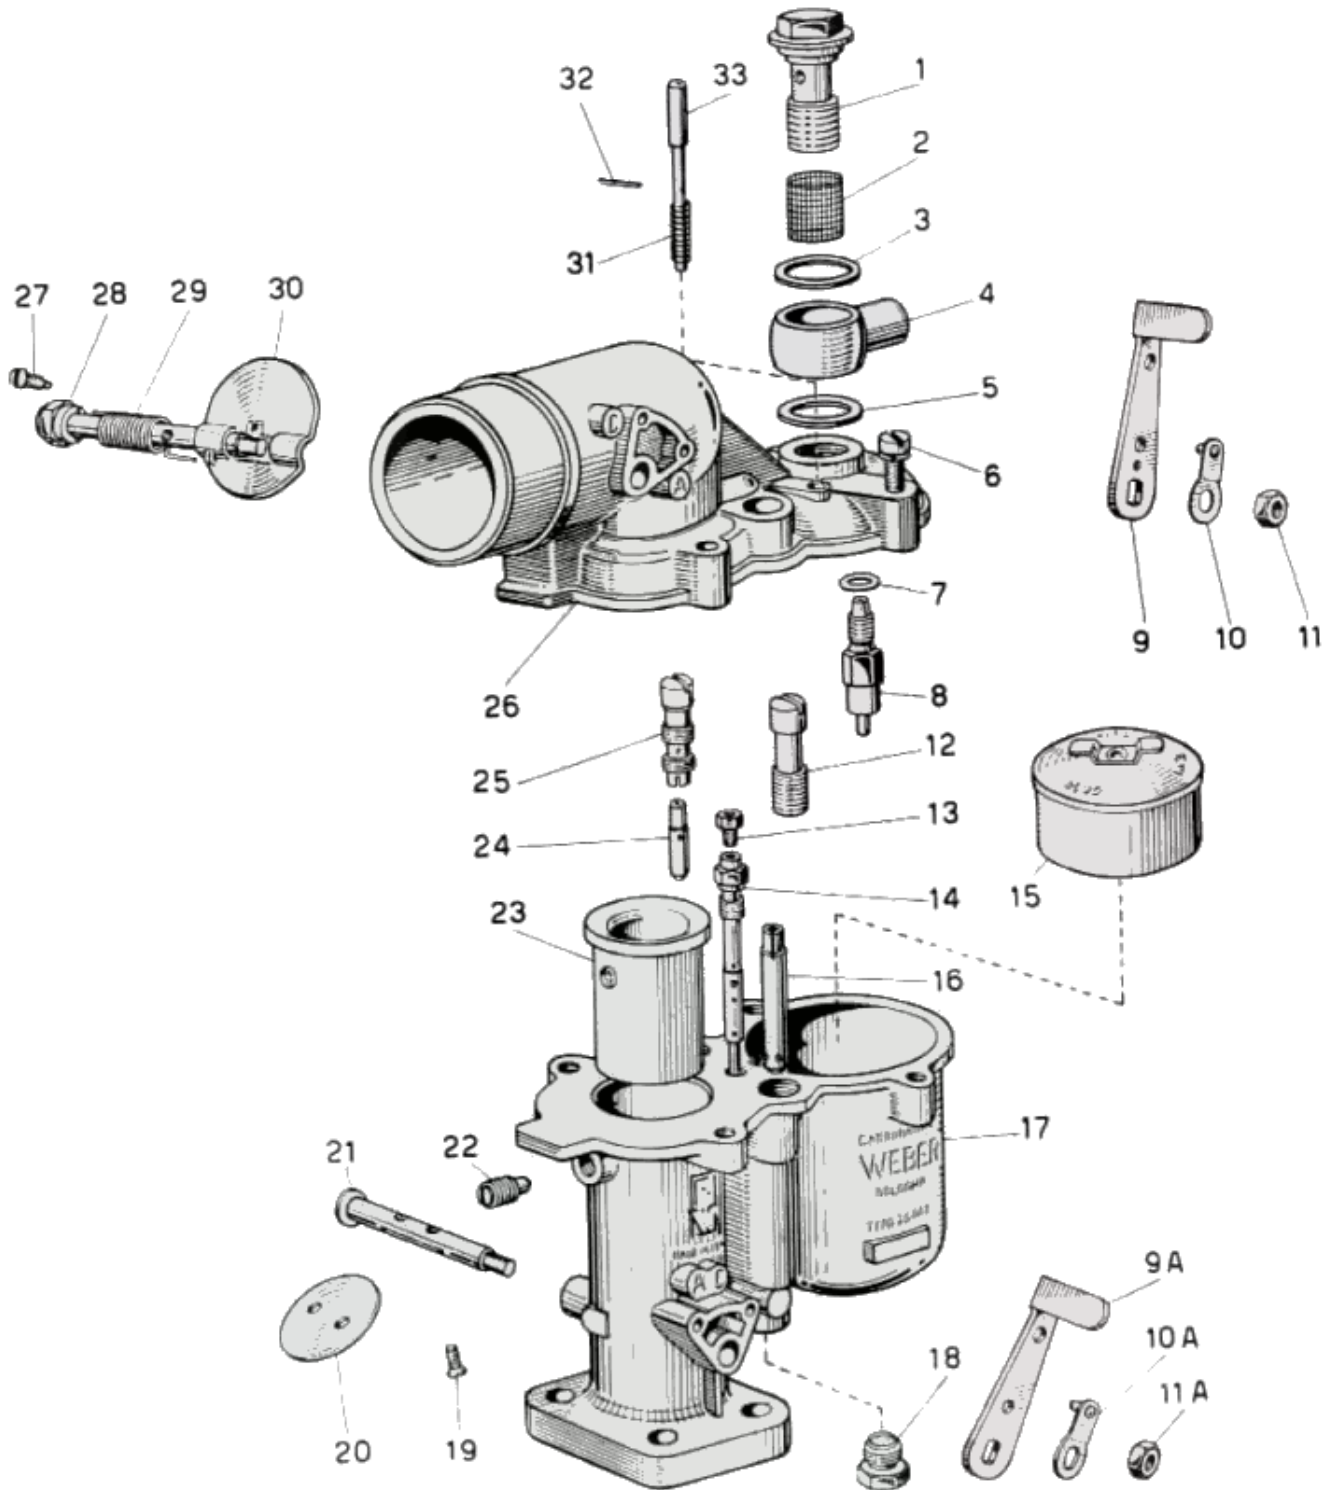

CarbDeal
Selling carburetor parts since 2005

WEBER 26 DTR - exploded view

<https://www.carbparts.eu>

Prices and product availability are subject to change

CarbDeal

Selling carburetor parts since 2005

WEBER 26 DTR - Parts list

No	Part No	Price	Pcs	Description	No	Part No	Price	Pcs	Description
1	12715.008	£ 6.5	1	Fuel Union Bolt	16	41115.001	£ 0	1	Main Jet
2	37020.009	£ 0	1	Strainer	17	-	£ 0	1	Carburetor Body
3	41535.013	£ 0	1	Fuel Intake Coupling Gasket	18	61004.001	£ 0	1	Tappo per canale sfioratore
4	10354.001	£ 0	1	Fuel Barjo	19	64570.007	£ 2	2	Throttle Plate Screw
5	41535.014	£ 0	1	Fuel Intake Coupling Gasket	20	64005.013	£ 0	1	Throttle Valve
6	64700.005	£ 0.5	4	Top Cover Fixing Screw	21	10015.209	£ 0	1	Throttle Shaft
7	41535.015	£ 0	1	Needle valve gasket	22	64830.001	£ 5.9	1	Choke Tube Fixing Screw
8	64235.011	£ 0	1	Float valve	23	34944.004	£ 0	1	Choke tube
9 A	45073.001	£ 0	1	Leva principale	24	41165.051	£ 0	1	Idle jet
9	45073.001	£ 0	1	Leva comando valvola avviamento	25	52585.006	£ 4.7	1	Idle Jet Holder
10 A	47675.003	£ 0	1	Molla a nastro per valvola principale	26	31744.001	£ 0	1	Carburetor top cover
10	47675.003	£ 0	1	Molla a nastro per valvola avviamento	27	64580.001	£ 0	1	Vite fissaggio valvola avviamento
11 A	34700.002	£ 0	1	Dado fissaggio leva principale	28	10015.001	£ 0	1	Alberino porta valvola avviamento
11	34700.002	£ 0	1	Dado fissaggio leva avviamento	29	47610.028	£ 0	1	Molla per dispositivo avviamento
12	52570.002	£ 0	1	Jet Holder	30	64010.001	£ 0	1	Starter Valve
13	41370.002	£ 3.8	1	Air bleed jet	31	47600.002	£ 0	1	Molla per asta titillatore
14	61455.421	£ 0	1	Emulsion Tube	32	52000.004	£ 0	1	Fixing pin
15	41000.002	£ 0	1	Float	33	10480.003	£ 0	1	Asta titillatore