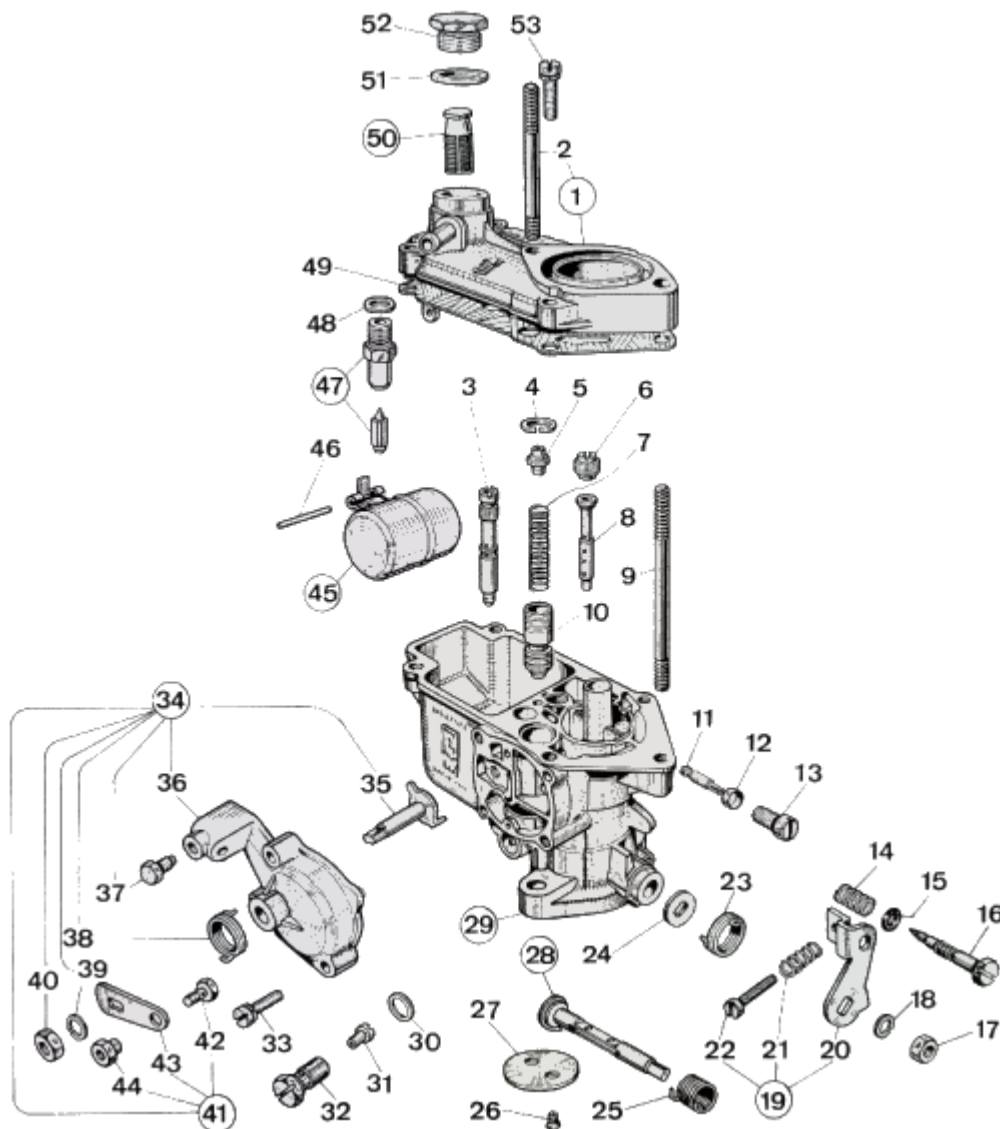

WEBER 26 IMB - exploded view

<https://www.carbparts.eu>

Prices and product availability are subject to change

CarbDeal
Selling carburetor parts since 2005

WEBER 26 IMB - Parts list

No	Part No	Price	Pcs	Description	No	Part No	Price	Pcs	Description
1	31706.013	€ 0	1	Carburetor cover Assy, including:	28	10016.423	€ 0	1	Oversized Throttle Shaft
2	64955.107	€ 0	1	— Stud bolt	29		€ 0	1	Carburettor body
3	41205.101	€ 10	1	Starter Jet	30	41540.001	€ 1.7		Gasket
4	10140.010	€ 3.1	1	Clip	31	41120.001	€ 2.7	1	Main jet
5	12775.004	€ 2.9	1	Spring guide and retainer	31	41120.001	€ 2.7	1	Main jet
6	41360.001	€ 2.1	1	Air bleed jet	32	52590.001	€ 18.8	1	Jet Holder
7	47600.086	€ 2.9	1	Starter Valve Spring	33	64700.006	€ 0	2	Pump Cover Screw
8	61440.212	€ 13.9	1	Emulsion Tube	34	32536.004	€ 0	1	Cold start unit including:
9	64955.022	€ 9.8	1	— Stud bolt	35	10085.002	€ 0	1	— Starting shaft
10	64330.005	€ 0	1	Starter Valve	36	32534.004	€ 0	1	— Choke Housing
11	41160.001	€ 6.2	1	Idle jet	37	64605.017	€ 1.8	1	— Choke Cable Clamp
12	41555.004	€ 0	1	Pump Jet Cover O ring	38	47610.004	€ 4.9	1	— Lever return spring
13	52570.005	€ 6.2	1	Idle Jet Holder	39	55525.010	€ 0.4	1	— Spring washer
14	47600.095	€ 2.4	1	Idle Mixture Screw Spring	40	34715.010	€ 0	1	— Lever fixing nut
15	41565.010	€ 0	1	Idle Mixture Screw O Ring	41	45027.017	€ 16.3	1	— Cold Start Lever Assembly
16	64750.030	€ 12.9	1	Idle Mixture Screw	42	64800.002	€ 0	1	— Screw securing wire
17	34705.001	€ 0.8	1	Nut	43	41535.015	€ 0	1	Needle valve gasket
18	55525.001	€ 0	1	Spring Washer	43	45025.003	€ 8.9	1	— Throttle Lever
19	45041.006	€ 0	1	Throttle Lever Assembly Includes	44	34720.002	€ 0	1	— Cold Start Nut
20	45039.008	€ 0	1	— Throttle lever	45	41015.002	€ 0	1	Float
21	47600.084	€ 5.2	1	— Spring	46	52000.010	€ 1.8	1	Float Fulcrum Pin
22	64625.003	€ 0	1	— Throttles adjusting screw	47	64235.005	€ 7.9	1	Float valve
23	47610.004	€ 4.9	1	— Lever return spring	48		€ 0	1	WASHER
24	55555.013	€ 0	1	Washer For Shaft	49	41700.002	€ 0	1	Carburettor Cover Gasket
25	47610.044	€ 4.9	1	Throttle Return Spring	50	37022.002	€ 3.7	1	Filter element
26	64570.005	€ 2.9	1	Throttle Plate Screw	51	41530.024	€ 0.3	1	Fuel Filter Gasket
27	64005.016	€ 0	2	Throttle Valve	52	61002.010	€ 6.2	1	Fuel Filter Cover
28	10015.437	€ 48.9	1	Throttle shaft	53	64700.005	€ 0.5	4	Top Cover Fixing Screw