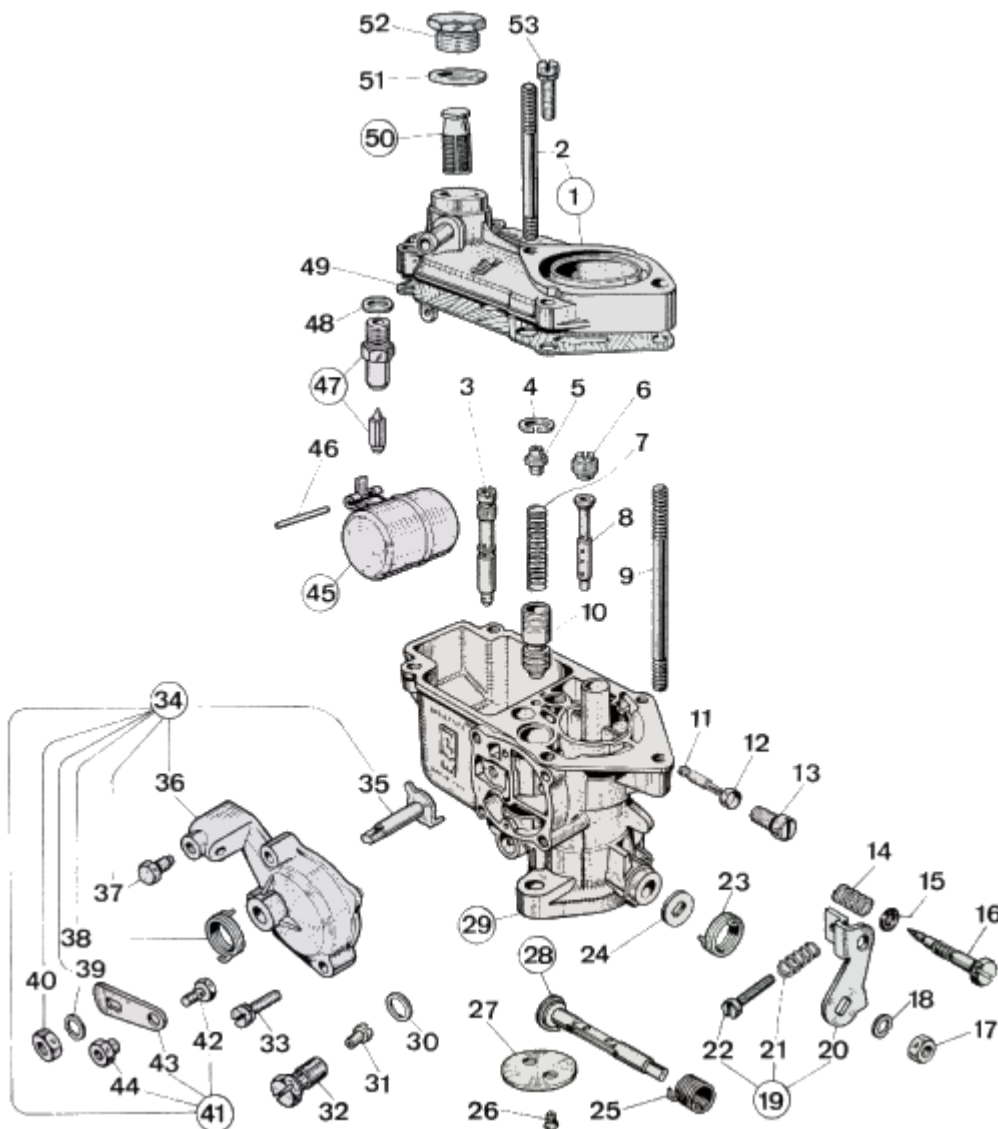

WEBER 26 IMB - exploded view

<https://www.carbparts.eu>

Prices and product availability are subject to change

CarbDeal
Selling carburetor parts since 2005

WEBER 26 IMB - Parts list

No	Part No	Price	Pcs	Description	No	Part No	Price	Pcs	Description
1	31706.013	\$ 0	1	Carburetor cover Assy, including:	28	10016.423	\$ 0	1	Oversized Throttle Shaft
2	64955.107	\$ 0	1	— Stud bolt	29		\$ 0	1	Carburettor body
3	41205.101	\$ 12	1	Starter Jet	30	41540.001	\$ 2		Gasket
4	10140.010	\$ 3.7	1	Clip	31	41120.001	\$ 3.2	1	Main jet
5	12775.004	\$ 3.5	1	Spring guide and retainer	31	41120.001	\$ 3.2	1	Main jet
6	41360.001	\$ 2.6	1	Air bleed jet	32	52590.001	\$ 22.5	1	Jet Holder
7	47600.086	\$ 3.5	1	Starter Valve Spring	33	64700.006	\$ 0	2	Pump Cover Screw
8	61440.212	\$ 16.6	1	Emulsion Tube	34	32536.004	\$ 0	1	Cold start unit including:
9	64955.022	\$ 11.8	1	— Stud bolt	35	10085.002	\$ 0	1	— Starting shaft
10	64330.005	\$ 0	1	Starter Valve	36	32534.004	\$ 0	1	— Choke Housing
11	41160.001	\$ 7.4	1	Idle jet	37	64605.017	\$ 2.1	1	— Choke Cable Clamp
12	41555.004	\$ 0	1	Pump Jet Cover O ring	38	47610.004	\$ 5.9	1	— Lever return spring
13	52570.005	\$ 7.4	1	Idle Jet Holder	39	55525.010	\$ 0.5	1	— Spring washer
14	47600.095	\$ 2.9	1	Idle Mixture Screw Spring	40	34715.010	\$ 0	1	— Lever fixing nut
15	41565.010	\$ 0	1	Idle Mixture Screw O Ring	41	45027.017	\$ 19.5	1	— Cold Start Lever Assembly
16	64750.030	\$ 15.5	1	Idle Mixture Screw	42	64800.002	\$ 0	1	— Screw securing wire
17	34705.001	\$ 0.9	1	Nut	43	41535.015	\$ 0	1	Needle valve gasket
18	55525.001	\$ 0	1	Spring Washer	43	45025.003	\$ 10.7	1	— Throttle Lever
19	45041.006	\$ 0	1	Throttle Lever Assembly Includes	44	34720.002	\$ 0	1	— Cold Start Nut
20	45039.008	\$ 0	1	— Throttle lever	45	41015.002	\$ 0	1	Float
21	47600.084	\$ 6.2	1	— Spring	46	52000.010	\$ 2.2	1	Float Fulcrum Pin
22	64625.003	\$ 0	1	— Throttles adjusting screw	47	64235.005	\$ 9.5	1	Float valve
23	47610.004	\$ 5.9	1	— Lever return spring	48		\$ 0	1	WASHER
24	55555.013	\$ 0	1	Washer For Shaft	49	41700.002	\$ 0	1	Carburettor Cover Gasket
25	47610.044	\$ 5.9	1	Throttle Return Spring	50	37022.002	\$ 4.4	1	Filter element
26	64570.005	\$ 3.5	1	Throttle Plate Screw	51	41530.024	\$ 0.3	1	Fuel Filter Gasket
27	64005.016	\$ 0	2	Throttle Valve	52	61002.010	\$ 7.4	1	Fuel Filter Cover
28	10015.437	\$ 58.6	1	Throttle shaft	53	64700.005	\$ 0.6	4	Top Cover Fixing Screw