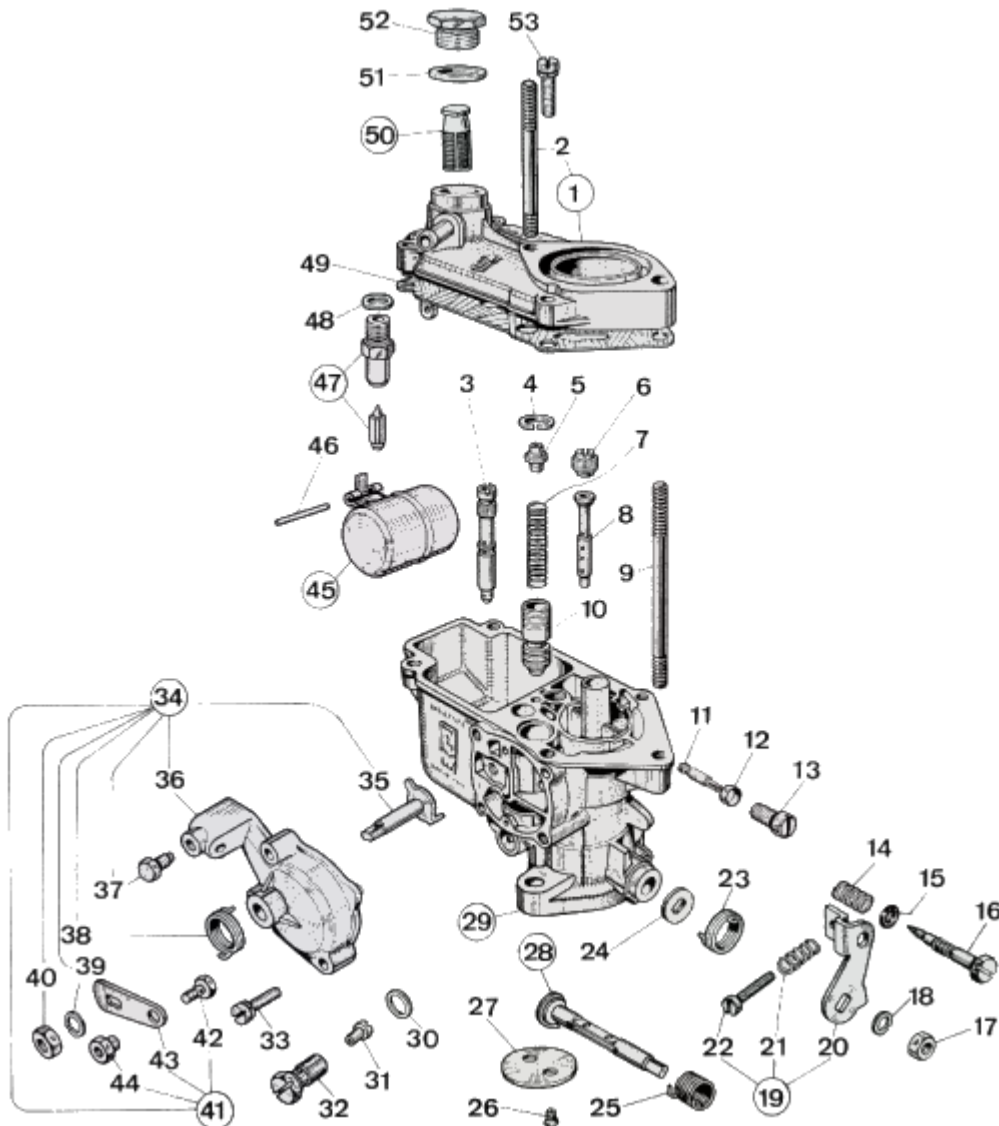

WEBER 26 IMB - exploded view

<https://www.carbparts.eu>

Prices and product availability are subject to change

CarbDeal

Selling carburetor parts since 2005

WEBER 26 IMB - Parts list

No	Part No	Price	Pcs	Description	No	Part No	Price	Pcs	Description
1	31706.013	\$ 0	1	Carburetor cover Assy, including:	28	10016.423	\$ 0	1	Oversized Throttle Shaft
2	64955.107	\$ 0	1	— Stud bolt	29		\$ 0	1	Carburettor body
3	41205.101	\$ 12	1	Starter Jet	30	41540.001	\$ 1.1		Gasket
4	10140.010	\$ 3.2	1	Clip	31	41120.001	\$ 3.2	1	Main jet
5	12775.004	\$ 3.5	1	Spring guide and retainer	31	41120.001	\$ 3.2	1	Main jet
6	41360.001	\$ 2.6	1	Air bleed jet	32	52590.001	\$ 12.4	1	Jet Holder
7	47600.086	\$ 3.5	1	Starter Valve Spring	33	64700.006	\$ 0	2	Pump Cover Screw
8	61440.212	\$ 14.4	1	Emulsion Tube	34	32536.004	\$ 0	1	Cold start unit including:
9	64955.022	\$ 6.5	1	— Stud bolt	35	10085.002	\$ 0	1	— Starting shaft
10	64330.005	\$ 0	1	Starter Valve	36	32534.004	\$ 0	1	— Choke Housing
11	41160.001	\$ 6.4	1	Idle jet	37	64605.017	\$ 2.6	1	— Choke Cable Clamp
12	41555.004	\$ 0	1	Pump Jet Cover O ring	38	47610.004	\$ 3.2	1	— Lever return spring
13	52570.005	\$ 6.5	1	Idle Jet Holder	39	55525.010	\$ 0.4	1	— Spring washer
14	47600.095	\$ 1.6	1	Idle Mixture Screw Spring	40	34715.010	\$ 0	1	— Lever fixing nut
15	41565.010	\$ 0	1	Idle Mixture Screw O Ring	41	45027.017	\$ 10.7	1	— Cold Start Lever Assembly
16	64750.030	\$ 8.5	1	Idle Mixture Screw	42	64800.002	\$ 0	1	— Screw securing wire
17	34705.001	\$ 0.8	1	Nut	43	41535.015	\$ 0	1	Needle valve gasket
18	55525.001	\$ 0	1	Spring Washer	43	45025.003	\$ 5.8	1	— Throttle Lever
19	45041.006	\$ 0	1	Throttle Lever Assembly Includes	44	34720.002	\$ 0	1	— Cold Start Nut
20	45039.008	\$ 0	1	— Throttle lever	45	41015.002	\$ 0	1	Float
21	47600.084	\$ 3.4	1	— Spring	46	52000.010	\$ 1.9	1	Float Fulcrum Pin
22	64625.003	\$ 0	1	— Throttles adjusting screw	47	64235.005	\$ 9.5	1	Float valve
23	47610.004	\$ 3.2	1	— Lever return spring	48		\$ 0	1	WASHER
24	55555.013	\$ 0	1	Washer For Shaft	49	41700.002	\$ 0	1	Carburettor Cover Gasket
25	47610.044	\$ 3.2	1	Throttle Return Spring	50	37022.002	\$ 5.2	1	Filter element
26	64570.005	\$ 1.9	1	Throttle Plate Screw	51	41530.024	\$ 0.3	1	Fuel Filter Gasket
27	64005.016	\$ 0	2	Throttle Valve	52	61002.010	\$ 6.4	1	Fuel Filter Cover
28	10015.437	\$ 32.1	1	Throttle shaft	53	64700.005	\$ 0	4	Top Cover Fixing Screw