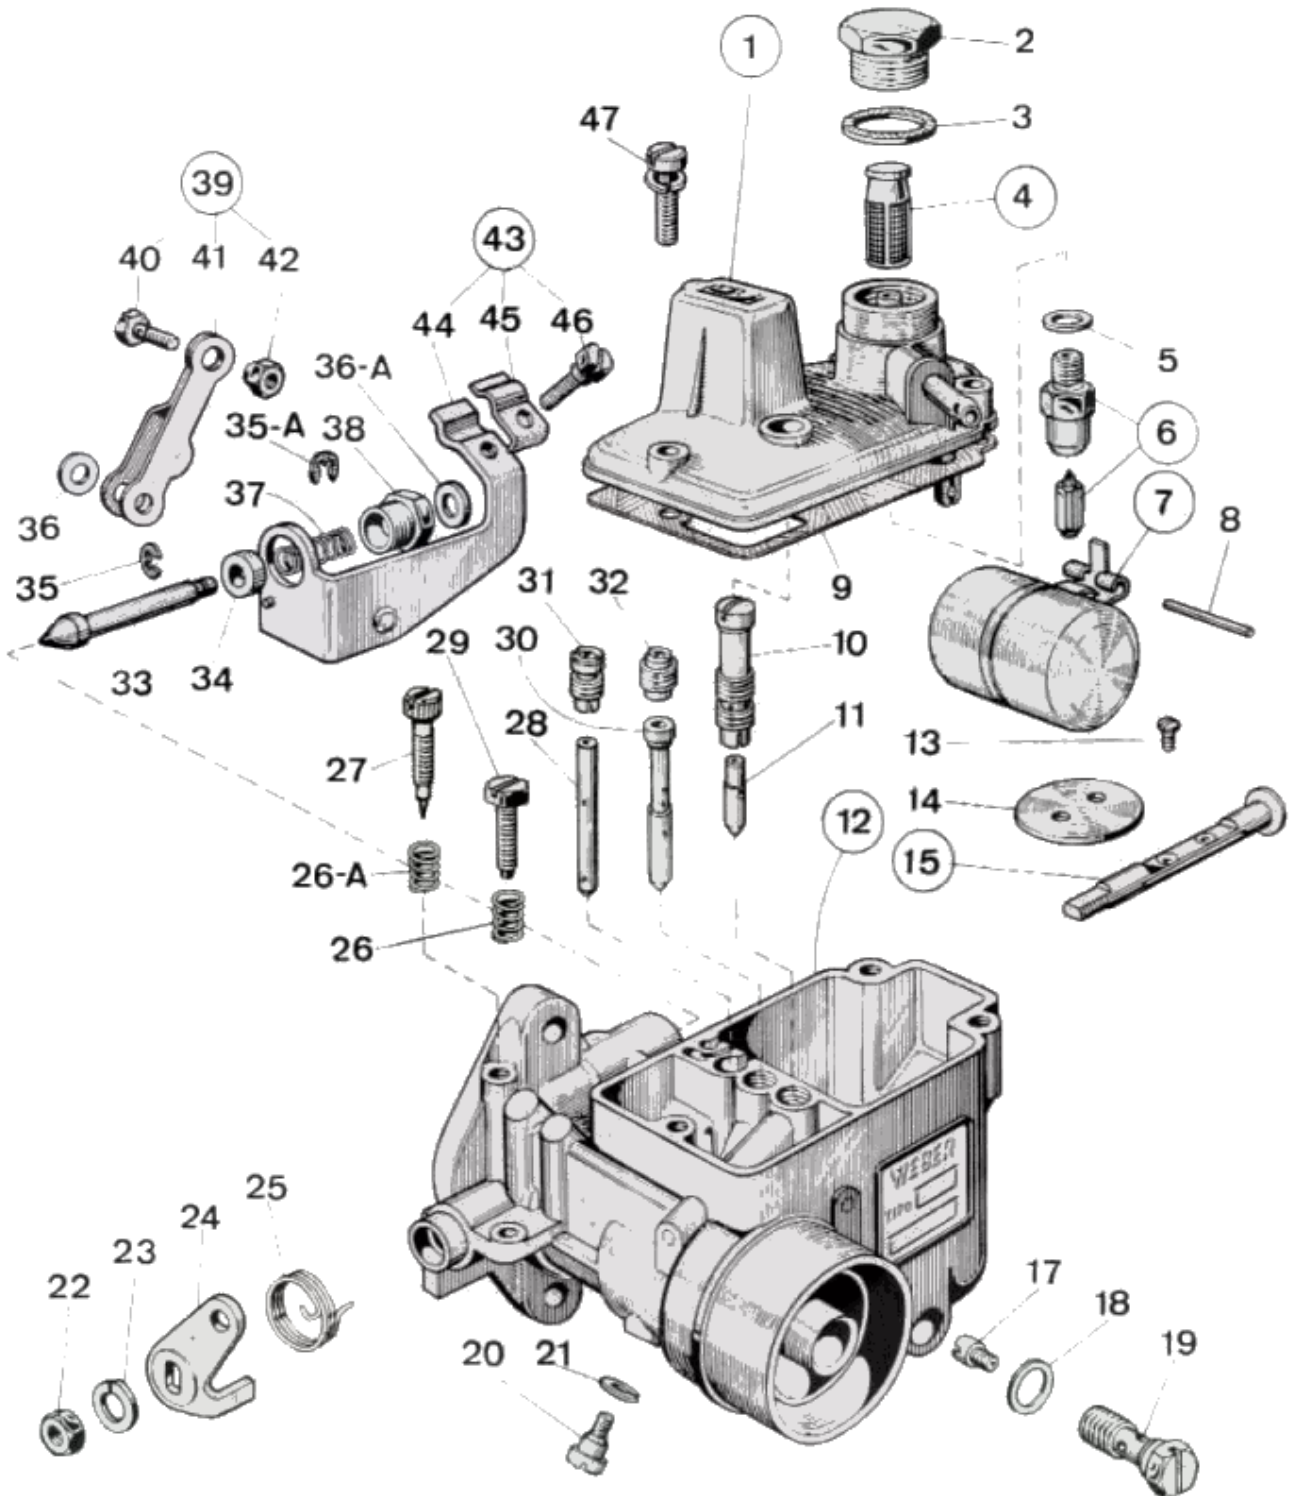

WEBER 26 OC 10 - exploded view

<https://www.carbparts.eu>

Prices and product availability are subject to change

CarbDeal
Selling carburetor parts since 2005

WEBER 26 OC 10 - Parts list

No	Part No	Price	Pcs	Description	No	Part No	Price	Pcs	Description
1	31736.001	\$ 0	1	Carburetor top cover	26A	47600.007	\$ 2.6	1	Idle Mixture Screw Spring
2	61002.010	\$ 7.4	1	Fuel Filter Cover	26	47600.084	\$ 6.2	1	— Spring
3	41530.024	\$ 0.3	1	Fuel Filter Gasket	27	64755.009	\$ 0	1	Idle Mixture Screw
4	37022.002	\$ 4.4	1	Filter element	28	41200.102	\$ 0	1	Starter Jet
5	41535.015	\$ 0	1	Needle valve gasket	29	64625.002	\$ 4.3	1	Throttle Stop Screw
6	64235.905	\$ 0	1	Float valve	30	61440.321	\$ 34.5	1	Primary Emulsion Tube
7	41015.002	\$ 0	1	Float	31	41370.005	\$ 0	1	Emulsion tube holder air corrector
8	52000.010	\$ 2.2	1	Float Fulcrum Pin	32	41360.001	\$ 2.6	1	Air bleed jet
9	41715.008	\$ 0	1	Carburettor Cover Gasket	33	64370.003	\$ 0	1	Starter Valve
10	52585.001	\$ 20.4	1	Idle Jet Holder	34	12750.047	\$ 0	1	Brass Spacer
11	41165.058	\$ 0	1	Idle Jet	35A	10140.502	\$ 2.5	1	Locking Ring
12	-	\$ 0	1	Carburetor Body	35	10140.502	\$ 2.5	1	Locking Ring
13	64570.005	\$ 3.5	2	Throttle Plate Screw	36A	55510.036	\$ 0	1	Flat Washer
14	64005.016	\$ 0	1	Throttle Valve	36	55510.036	\$ 0	1	Flat Washer
15	10015.425	\$ 0	1	Throttle Shaft	37	47600.019	\$ 0	1	Starter Valve Spring
15	10016.416	\$ 0	1	Oversized Throttle Shaft	38	64880.004	\$ 0	1	Raccordo guida valvola avviamento
17	41120.001	\$ 3.2	1	Main jet	39	45062.003	\$ 0	1	Leva comando valvola avviamento completa di
18	41540.001	\$ 2	1	Gasket	40	64800.002	\$ 0	1	— Screw securing wire
19	52590.001	\$ 22.5	1	Jet Holder	41	45062.002	\$ 0	1	Choke Lever
20	64895.006	\$ 0	1	Choke Tube Fixing Screw	42	34720.002	\$ 0	1	— Cold Start Nut
21	55525.007	\$ 1	1	Spring Washer	43	58702.002	\$ 0	1	Sheat support Assy. including:
22	34705.004	\$ 0.7	1	Air horn fixing nut	44	58702.003	\$ 0	1	Choke Cable Bracket
23	55525.002	\$ 0	1	Spring Washer	45	52145.001	\$ 0	1	Sheat securing plate
24	45032.019	\$ 0	1	Throttle Valve Control Lever	46	64615.007	\$ 0	1	- Screw securing wire
25	47610.006	\$ 7.5	1	— Lever return spring	47	64700.005	\$ 0.6	3	Top Cover Fixing Screw