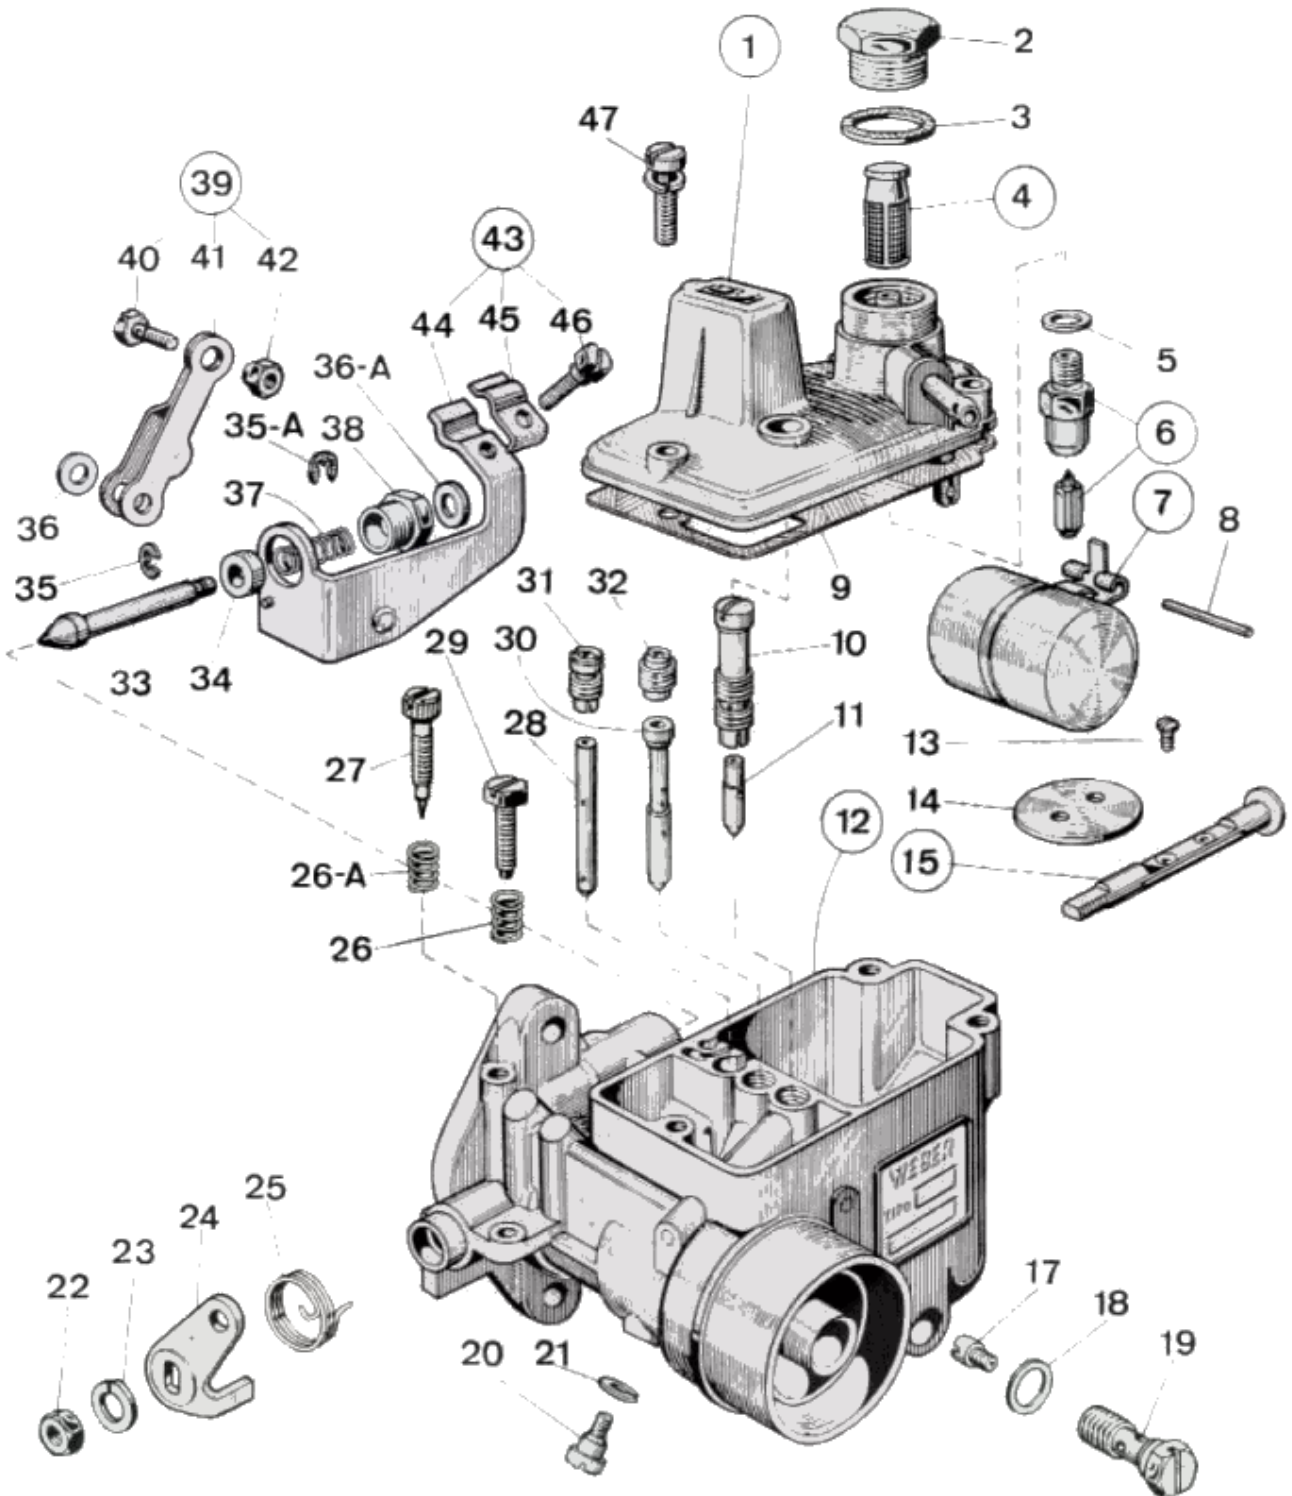

WEBER 26 OC 10 - exploded view

<https://www.carbparts.eu>

Prices and product availability are subject to change

CarbDeal

Selling carburetor parts since 2005

WEBER 26 OC 10 - Parts list

No	Part No	Price	Pcs	Description	No	Part No	Price	Pcs	Description
1	31736.001	\$ 0	1	Carburetor top cover	26A	47600.007	\$ 2.3	1	Idle Mixture Screw Spring
2	61002.010	\$ 6.4	1	Fuel Filter Cover	26	47600.084	\$ 3.4	1	— Spring
3	41530.024	\$ 0.3	1	Fuel Filter Gasket	27	64755.009	\$ 0	1	Idle Mixture Screw
4	37022.002	\$ 5.2	1	Filter element	28	41200.102	\$ 0	1	Starter Jet
5	41535.015	\$ 0	1	Needle valve gasket	29	64625.002	\$ 2.3	1	Throttle Stop Screw
6	64235.905	\$ 0	1	Float valve	30	61440.321	\$ 18.9	1	Primary Emulsion Tube
7	41015.002	\$ 0	1	Float	31	41370.005	\$ 0	1	Emulsion tube holder air corrector
8	52000.010	\$ 1.9	1	Float Fulcrum Pin	32	41360.001	\$ 2.6	1	Air bleed jet
9	41715.008	\$ 0	1	Carburettor Cover Gasket	33	64370.003	\$ 0	1	Starter Valve
10	52585.001	\$ 11.2	1	Idle Jet Holder	34	12750.047	\$ 0	1	Brass Spacer
11	41165.058	\$ 0	1	Idle Jet	35A	10140.502	\$ 1.4	1	Locking Ring
12	-	\$ 0	1	Carburetor Body	35	10140.502	\$ 1.4	1	Locking Ring
13	64570.005	\$ 1.9	2	Throttle Plate Screw	36A	55510.036	\$ 0	1	Flat Washer
14	64005.016	\$ 0	1	Throttle Valve	36	55510.036	\$ 0	1	Flat Washer
15	10015.425	\$ 0	1	Throttle Shaft	37	47600.019	\$ 0	1	Starter Valve Spring
15	10016.416	\$ 0	1	Oversized Throttle Shaft	38	64880.004	\$ 0	1	Raccordo guida valvola avviamento
17	41120.001	\$ 3.2	1	Main jet	39	45062.003	\$ 0	1	Leva comando valvola avviamento completa di
18	41540.001	\$ 1.1	1	Gasket	40	64800.002	\$ 0	1	— Screw securing wire
19	52590.001	\$ 12.4	1	Jet Holder	41	45062.002	\$ 0	1	Choke Lever
20	64895.006	\$ 0	1	Choke Tube Fixing Screw	42	34720.002	\$ 0	1	— Cold Start Nut
21	55525.007	\$ 0.5	1	Spring Washer	43	58702.002	\$ 0	1	Sheat support Assy. including:
22	34705.004	\$ 0.6	1	Air horn fixing nut	44	58702.003	\$ 0	1	Choke Cable Bracket
23	55525.002	\$ 0	1	Spring Washer	45	52145.001	\$ 0	1	Sheat securing plate
24	45032.019	\$ 0	1	Throttle Valve Control Lever	46	64615.007	\$ 0	1	- Screw securing wire
25	47610.006	\$ 7.5	1	— Lever return spring	47	64700.005	\$ 0	3	Top Cover Fixing Screw