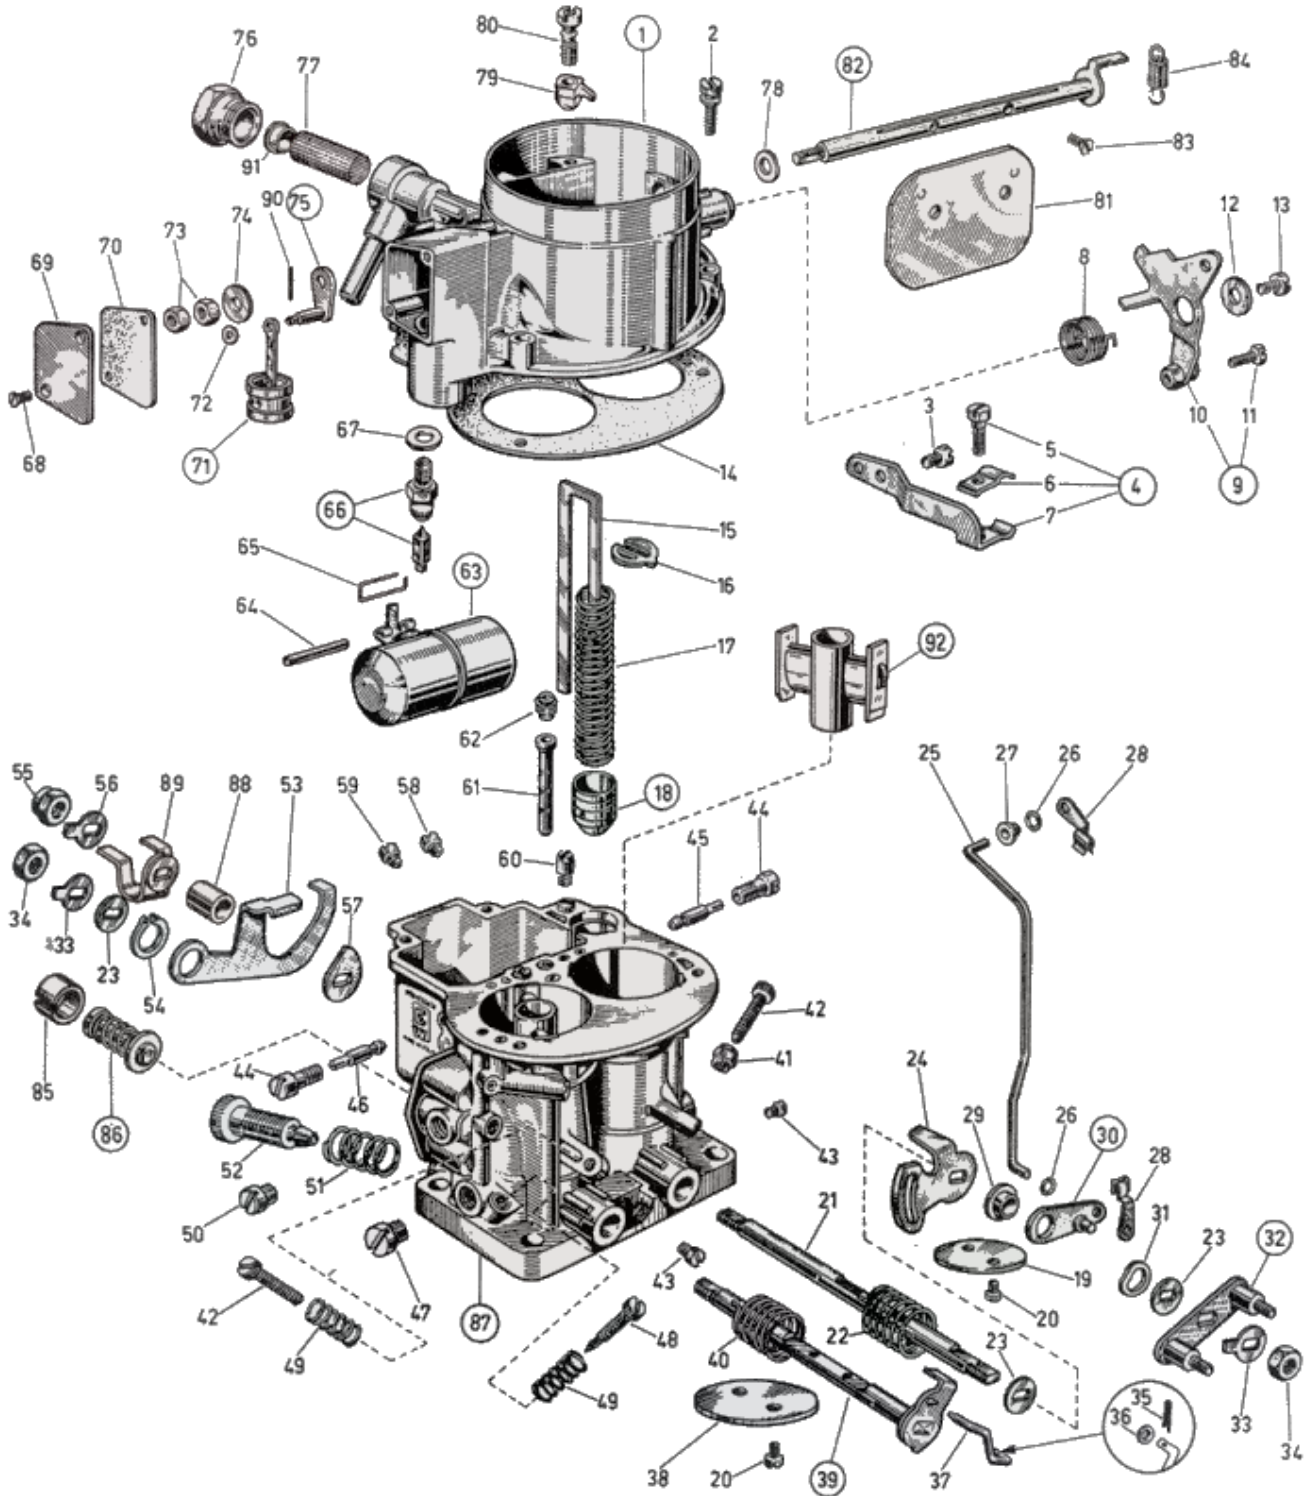

WEBER 28/36 DLE - exploded view

<https://www.carbparts.eu>

Prices and product availability are subject to change

CarbDeal
Selling carburetor parts since 2005

WEBER 28/36 DLE - Parts list

No	Part No	Price	Pcs	Description	No	Part No	Price	Pcs	Description
1	31716.057	\$ 0	1	Carb Top Cover	46	41160.001	\$ 7.4	1	Idle jet
2	64700.005	\$ 0.6	4	Top Cover Fixing Screw	47	61015.009	\$ 6	2	Inspection Screw
3	64700.012	\$ 3.3	1	Lever Fixing Screw	48	64750.012	\$ 16.4	1	Idle Mixture Screw
4	58702.001	\$ 0	1	Sheat support Assy. including:	49	47600.007	\$ 2.6	2	Idle Mixture Screw Spring
5	64615.007	\$ 0	1	Š Screw securing wire	50	61015.001	\$ 11.2	1	Vis pour trou de ralenti accÚÍÚrÚ
6	52145.001	\$ 0	1	Š Sheat securing plate	51	47600.069	\$ 0	1	Ressort pour vis de rÚglage de ralenti accÚÍÚrÚ
7	58700 003	\$ 0	1	Š Sheat Support	52	64750.005	\$ 0	1	Vis de rÚglage de ralenti accÚÍÚrÚ
8	47610 003	\$ 0	1	Choke lever return spring	53	45067.004	\$ 0	1	Pump Control Loosened Lever
9	45202 023	\$ 0	1	Lever commande starter, complet de :	54	10140.301	\$ 0	1	Locking Ring
10	45202.022	\$ 0	1	- Lever	55	34720.009	\$ 0	1	Nut
11	64615.004	\$ 0	1	- Screw securing wire	56	55520.002	\$ 1.2	1	Shaft Lock Tab
12	55510.002	\$ 1.7	1	Normal washer	57	14850.017	\$ 0	1	Cam
13	64700.012	\$ 3.3	1	Lever Fixing Screw	58	41120.001	\$ 3.2	1	Main jet
14	41705.022	\$ 0	1	Carburetor Cover Gasket	59	41120.001	\$ 3.2	1	Main jet
15	10400.012	\$ 11.2	1	Pump Rod	60	64290.001	\$ 7.9	1	Back bleed valve
16	52140.007	\$ 7.4	1	Plunger Spring Retaining Plate	61	61440.341	\$ 16.6	2	Emulsion tube
17	47600.029	\$ 5.9	1	Pump Plunger Spring	62	41360.006	\$ 0	2	Gicleur air de freinage
18	58602.009	\$ 32.4	1	Pump plunger	63	41015.010	\$ 0	1	Floater
19	64005.094	\$ 0	1	Primary Throttle Plate	64	52000.015	\$ 2.1	1	Float pivot
20	64520.023	\$ 3.3	4	Throttle Plate Screwá	65	47620.003	\$ 0	1	Needle valve clip
21	10000 448	\$ 0	1	Primary Shaft	66	64235.009	\$ 0	1	Float valve
21	10001.448	\$ 0	1	Primary Throttle Shaft - Oversized	67	41535.015	\$ 0	1	Needle valve gasket
22	47610.068	\$ 0	1	Primary Shaft Return Spring	68	64570.009	\$ 0.8	2	Inspection Cover Fixing Screw
23	55555.016	\$ 2.3	3	Spring Washer	69	52135.011	\$ 0	1	Inspection plate
24	45129 005	\$ 0	1	Lever	70	41640.034	\$ 0	1	Inspection plate Gasketá
25	61280 035	\$ 0	1	Carb Rod	71	58602.008	\$ 0	1	Choke plunger
26	41565.010	\$ 0	2	Idle Mixture Screw O Ring	72	55510.009	\$ 2.3	1	Flat Washer
27	12775.008	\$ 7.4	1	Bushing	73	34705.001	\$ 0.9	2	Secondary shaft fixing nut
28	47670.003	\$ 5.3	2	Rod Clamp	74	55510.046	\$ 1.7	1	Washer for loose lever
29	12775.027	\$ 10.6	1	Bushing For Lever	75	45027 024	\$ 0	1	Starter Control Lever
30	45027.019	\$ 0	1	Lever	76	61002.013	\$ 0	1	Fuel Filter Inspection Cover
31	55530.002	\$ 3.6	1	Wavy Washer	77	37020.002	\$ 5.9	1	Fuel Filter Element
32	45089.004	\$ 20.1	1	Pivot Lever	78	55530.005	\$ 4.4	1	Spring Ring
33	55520.002	\$ 1.2	2	Shaft Lock Tab	79	41252.004	\$ 16.4	1	Pump jet
34	34715.014	\$ 1.2	2	Throttle Spindle Nut	80	64290 005	\$ 0	1	Pump Demand Valve
35	32610.006	\$ 0	1	Š Spilt pin	81	64010.002	\$ 0	1	Choke throttle valve
36	55510.056	\$ 1.7	1	Flat Washer	82	10015.207	\$ 0	1	Choke shaft
37	61280.022	\$ 0	1	Bielle de raccord	83	64570.007	\$ 2.7	2	Throttle Plate Screwá
38	64005 095	\$ 0	1	Secondary Throttle Plate	84	47605.006	\$ 0	1	Spindle return spring
39	10015.451	\$ 0	1	Secondary Throttle Shaft	85	10304.021	\$ 0	1	Bague Úlastique de rÚtention soupape
39	10016.429	\$ 0	1	Secondary Throttle Shaft Oversized	86	64372.001	\$ 0	1	Soupape conique
40	47610.003	\$ 5.9	1	Choke lever return spring	87	-	\$ 0	1	Carburetor Body
41	34720.004	\$ 0	1	Nut	88	12750.010	\$ 0	1	Bushing
42	64585 005	\$ 0	2	Primary throttle adjusting screw	89	45138.003	\$ 0	1	Lever
43	61015.004	\$ 8.3	2	Inspection Screw	90	52000.004	\$ 0	1	Pin
44	52570.003	\$ 17.6	2	Idle Jet Holder	91	61060.001	\$ 0	1	Filter Washer
45	41160.001	\$ 7.4	1	Idle jet	92		\$ 0		