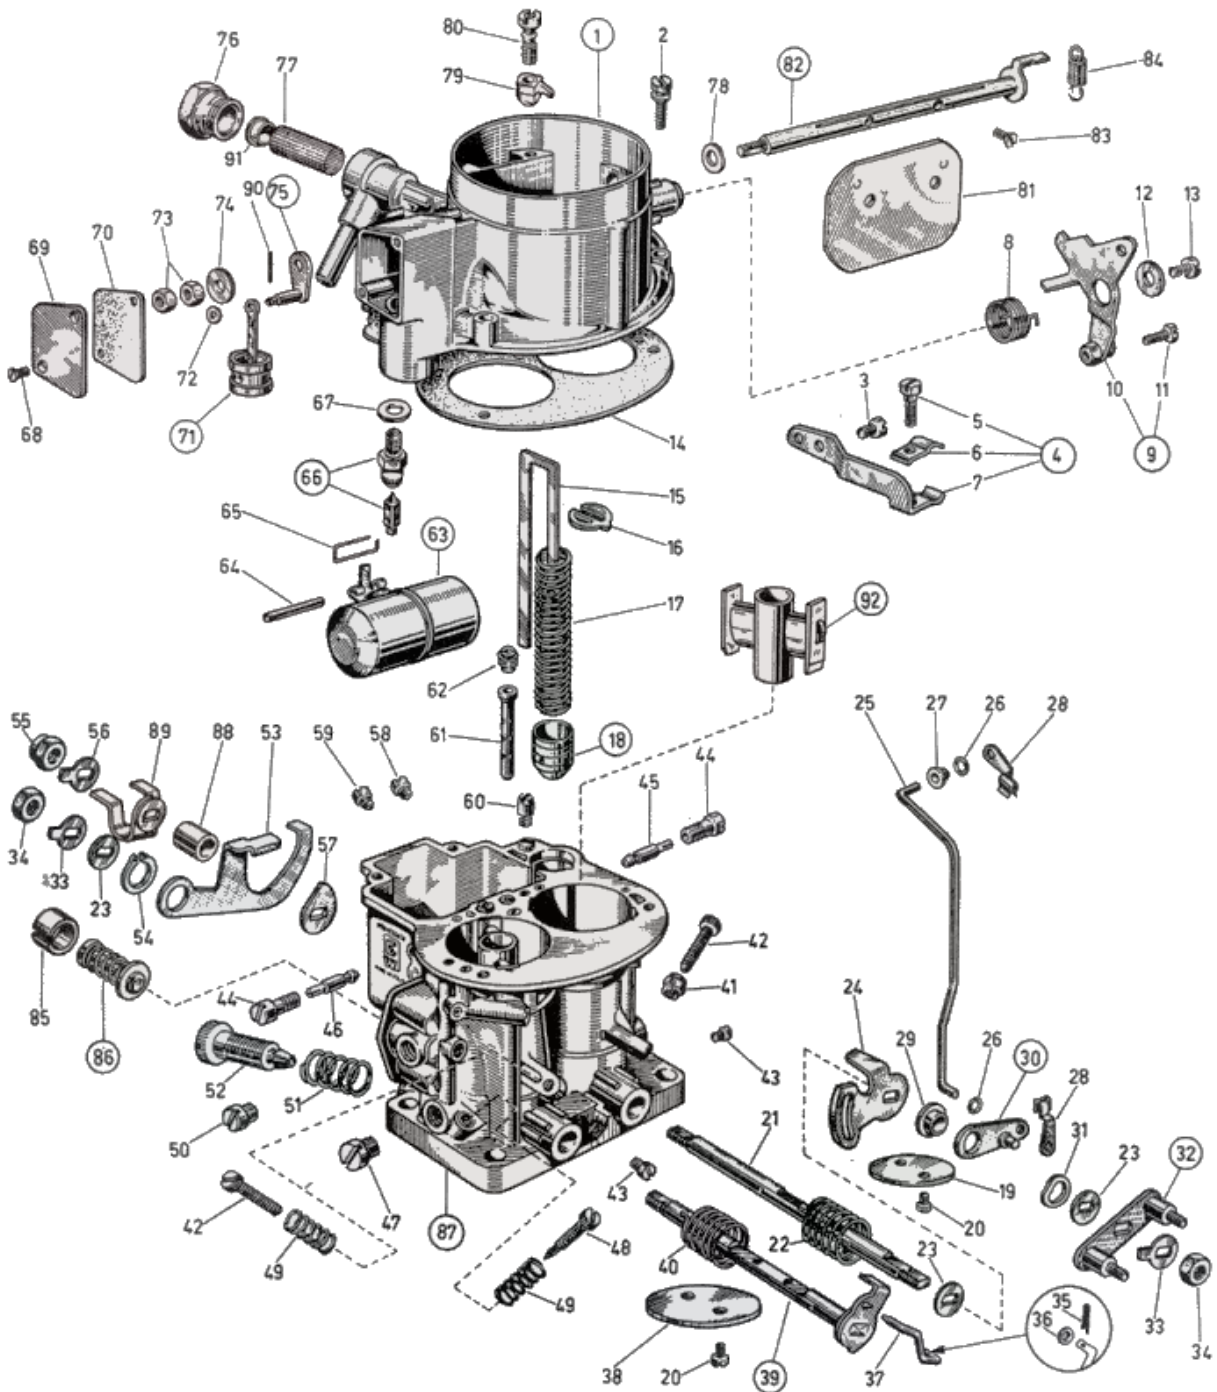

WEBER 28/36 DLE

Exploded view

<https://www.carbparts.eu>

Prices and product availability are subject to change

WEBER 28/36 DLE

List of parts

No	Part No	Price	Pcs	Description
1	31716.057	-	1	Carb Top Cover
2	64700.005	-	4	Top Cover Fixing Screw
3	64700.012	$ 3.1	1	Lever Fixing Screw
4	58702.001	-	1	Sheat support Assy. including:
5	64615.007	-	1	— Screw securing wire
6	52145.001	-	1	— Sheat securing plate
7	58700 003	-	1	— Sheat Support
8	47610 003	-	1	Choke lever return spring
9	45202 023	-	1	Levier commande starter , complet de :
10	45202.022	-	1	- Lever
11	64615.004	-	1	- Screw securing wire
12	55510.002	$ 1.6	1	Normal washer
13	64700.012	$ 3.1	1	Lever Fixing Screw
14	41705.022	-	1	Carburetor Cover Gasket
15	10400.012	$ 10.3	1	Pump Rod
16	52140.007	$ 6.8	1	Plunger Spring Retaining Plate
17	47600.029	$ 5.4	1	Pump Plunger Spring
18	58602.009	$ 29.8	1	Pump plunger
19	64005.094	-	1	Primary Throttle Plate
20	64520.023	-	4	Throttle Plate Screw
21	10001.448	-	1	Primary Throttle Shaft - Oversized
21	10000 448	-	1	Primary Shaft
22	47610.068	-	1	Primary Shaft Return Spring
23	55555.016	$ 2.1	3	Spring Washer
24	45129 005	-	1	Lever
25	61280 035	-	1	Carb Rod
26	41565.010	-	2	Idle Mixture Screw O Ring
27	12775.008	$ 6.8	1	Bushing
28	47670.003	$ 4.9	2	Rod Clamp
29	12775.027	$ 9.7	1	Bushing For Lever
30	45027.019	-	1	Lever
31	55530.002	$ 3.3	1	Wavy Washer
32	45089.004	$ 18.5	1	Pivot Lever
33	55520.002	$ 1.1	2	Shaft Lock Tab
34	34715.014	$ 1.1	2	Throttle Spindle Nut
35	32610.006	-	1	— Spilt pin
36	55510.056	$ 1.6	1	Flat Washer
37	61280.022	-	1	Bielle de raccord
38	64005 095	-	1	Secondary Throttle Plate
39	10015.451	-	1	Secondary Throttle Shaft
39	10016.429	-	1	Secondary Throttle Shaft Oversized
40	47610.003	$ 5.4	1	Choke lever return spring
41	34720.004	-	1	Nut
42	64585 005	-	2	Primary throttle adjusting screw
43	61015.004	$ 7.6	2	Inspection Screw
44	52570.003	$ 16.2	2	Idle Jet Holder
45	41160.001	$ 7	1	Idle jet

No	Part No	Price	Pcs	Description
46	41160.001	$ 7	1	Idle jet
47	61015.009	$ 7.9	2	Inspection Screw
48	64750.012	$ 15.1	1	Idle Mixture Screw
49	47600.007	$ 2.5	2	Idle Mixture Screw Spring
50	61015.001	$ 10.3	1	Vis pour trou de ralenti accéléré
51	47600.069	-	1	Ressort pour vis de réglage de ralenti accéléré
52	64750.005	-	1	Vis de réglage de ralenti accéléré
53	45067.004	-	1	Pump Control Loosened Lever
54	10140.301	-	1	Locking Ring
55	34720.009	-	1	Nut
56	55520.002	$ 1.1	1	Shaft Lock Tab
57	14850.017	-	1	Cam
58	41120.001	$ 4.2	1	Main jet
59	41120.001	$ 4.2	1	Main jet
60	64290.001	$ 9.9	1	Back bleed valve
61	61440.341	$ 15.8	2	Emulsion tube
62	41360.006	$ 3.3	2	Gicleur air de freinage
63	41015.010	-	1	Float
64	52000.015	$ 2	1	Float pivot
65	47620.003	-	1	Needle valve clip
66	64235.009	-	1	Float valve
67	41535.015	-	1	Needle valve gasket
68	64570.009	-	2	Inspection Cover Fixing Screw
69	52135.011	-	1	Inspection plate
70	41640.034	-	1	Inspection plate Gasket
71	58602.008	-	1	Choke plunger
72	55510.009	$ 2.1	1	Flat Washer
73	34705.001	-	2	Secondary shaft fixing nut
74	55510.046	$ 2.4	1	Washer for loose lever
75	45027 024	-	1	Starter Control Lever
76	61002.013	-	1	Fuel Filter Inspection Cover
77	37020.002	$ 5.4	1	Fuel Filter Element
78	55530.005	$ 6.1	1	Spring Ring
79	41252.004	$ 15.1	1	Pump jet
80	64290 005	-	1	Pump Demand Valve
81	64010.002	-	1	Choke throttle valve
82	10015.207	-	1	Choke shaft
83	64570.007	$ 2.5	2	Throttle Plate Screw
84	47605.006	-	1	Spindle return spring
85	10304.021	-	1	Bague élastique de rétention soupape
86	64372.001	-	1	Soupape conique
87	-	-	1	Carburetor Body
88	12750.010	-	1	Bushing
89	45138.003	-	1	Lever
90	52000.004	-	1	Pin
91	61060.001	-	1	Filter Washer
92		-		

<https://www.carbparts.eu>

Prices and product availability are subject to change