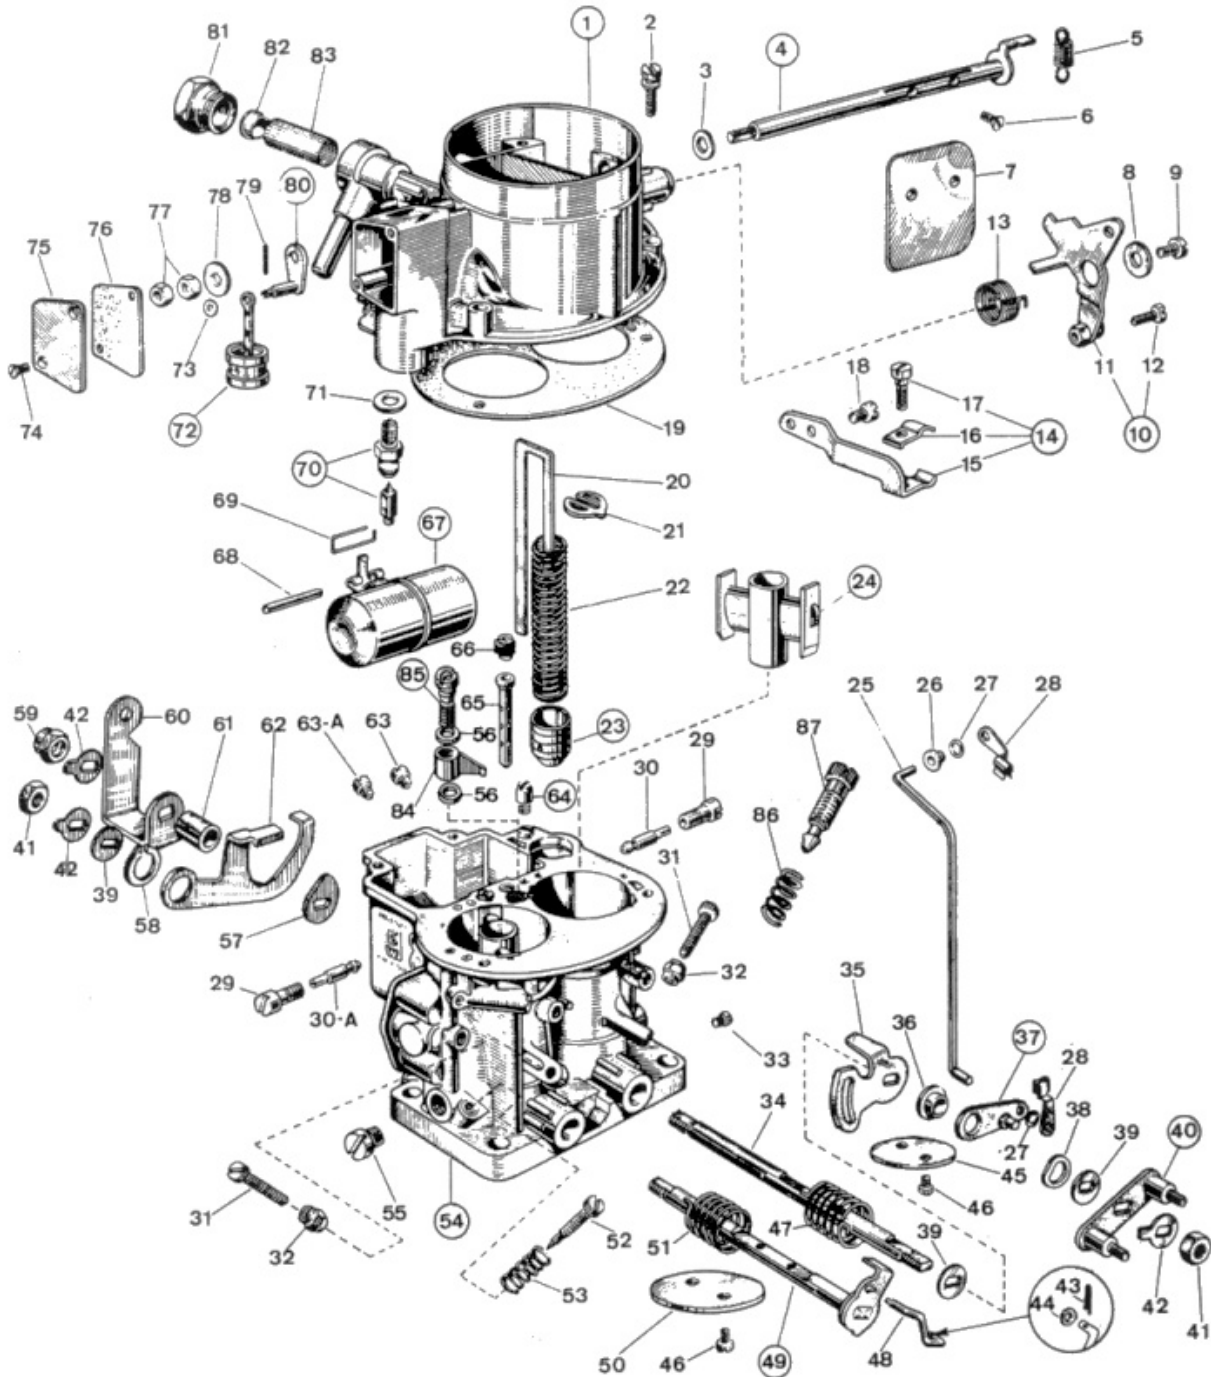

WEBER 28/36 DM A1

Exploded view

<https://www.carbparts.eu>

Preise und Produktverfügbarkeit können sich ändern

WEBER 28/36 DM A1

Liste der Teile

No	Teil Nr.	Preis	Stück	Beschreibung
1	31716.135	-	1	Carb Top Cover
1S	64700.012	\$ 3.2	1	Lever Fixing Screw
2	64700.005	-	4	Top Cover Fixing Screw
3	55530.005	\$ 6.2	1	Spring Ring
4	10015.245	-	1	Choke shaft
5	47605.006	-	1	Spindle return spring
6	64570.007	\$ 2.7	2	Throttle Plate Screw
7	64010.022	-	1	Starting Throttle Valve
8	55510.002	\$ 1.7	1	Normal washer
9	64700.012	\$ 3.2	1	Lever Fixing Screw
10	45202.023	-	1	Choke Control Lever
11	45202.022	-	1	- Lever
12	64615.004	-	1	- Screw securing wire
13	47610.003	\$ 5.7	1	Choke lever return spring
14	56702.001	-	1	Sheat support Assy. including:
15	58700.003	-	1	— Sheat Support
16	52145.001	-	1	— Sheat securing plate
17	64615.007	-	1	— Screw securing wire
18	64700.012	\$ 3.2	1	Fixing screw
19	41705.038	-	1	Carburetor cover gasket
20	10400.012	\$ 10.8	1	Pump Rod
21	52140.007	\$ 7.1	1	Plunger Spring Retaining Plate
22	47600.029	\$ 5.7	1	Pump Plunger Spring
23	58602.009	\$ 31.4	1	Pump plunger
24	31956.005	-	2	Auxiliary Venturi
25	61280.035	-	1	Carb Rod
26	12775.008	\$ 7.1	1	Bushing
27	41565.010	-	2	Idle Mixture Screw O Ring
28	47670.003	\$ 5.1	2	Rod Clamp
29	52570.003	\$ 17.1	2	Idle Jet Holder
30-A	41160.001	\$ 7.1	1	Idle jet
30	41160.001	\$ 7.1	1	Idle jet
31	64585.005	-	2	Throttle stop screw
32	34720.004	-	2	Nut
33	61015.004	\$ 8	1	Inspection Screw
34	10000.448	-	1	Primary Shaft
34	10001.448	-	1	Primary Throttle Shaft - Oversized
35	45129.005	-	1	Lever
36	12773.027	-	1	Bushing For Lever
37	45027.018	-	1	Lever
38	55530.002	-	1	Wavy Washer
39	55555.016	\$ 2.2	3	Spring Washer
40	45089.004	\$ 19.5	1	Pivot Lever
41	34715.014	\$ 1.1	2	Throttle Spindle Nut
42	55520.002	\$ 1.1	3	Shaft Lock Tab
43	32610.006	-	1	— Spilt pin
44	55510.056	\$ 1.7	1	Flat Washer