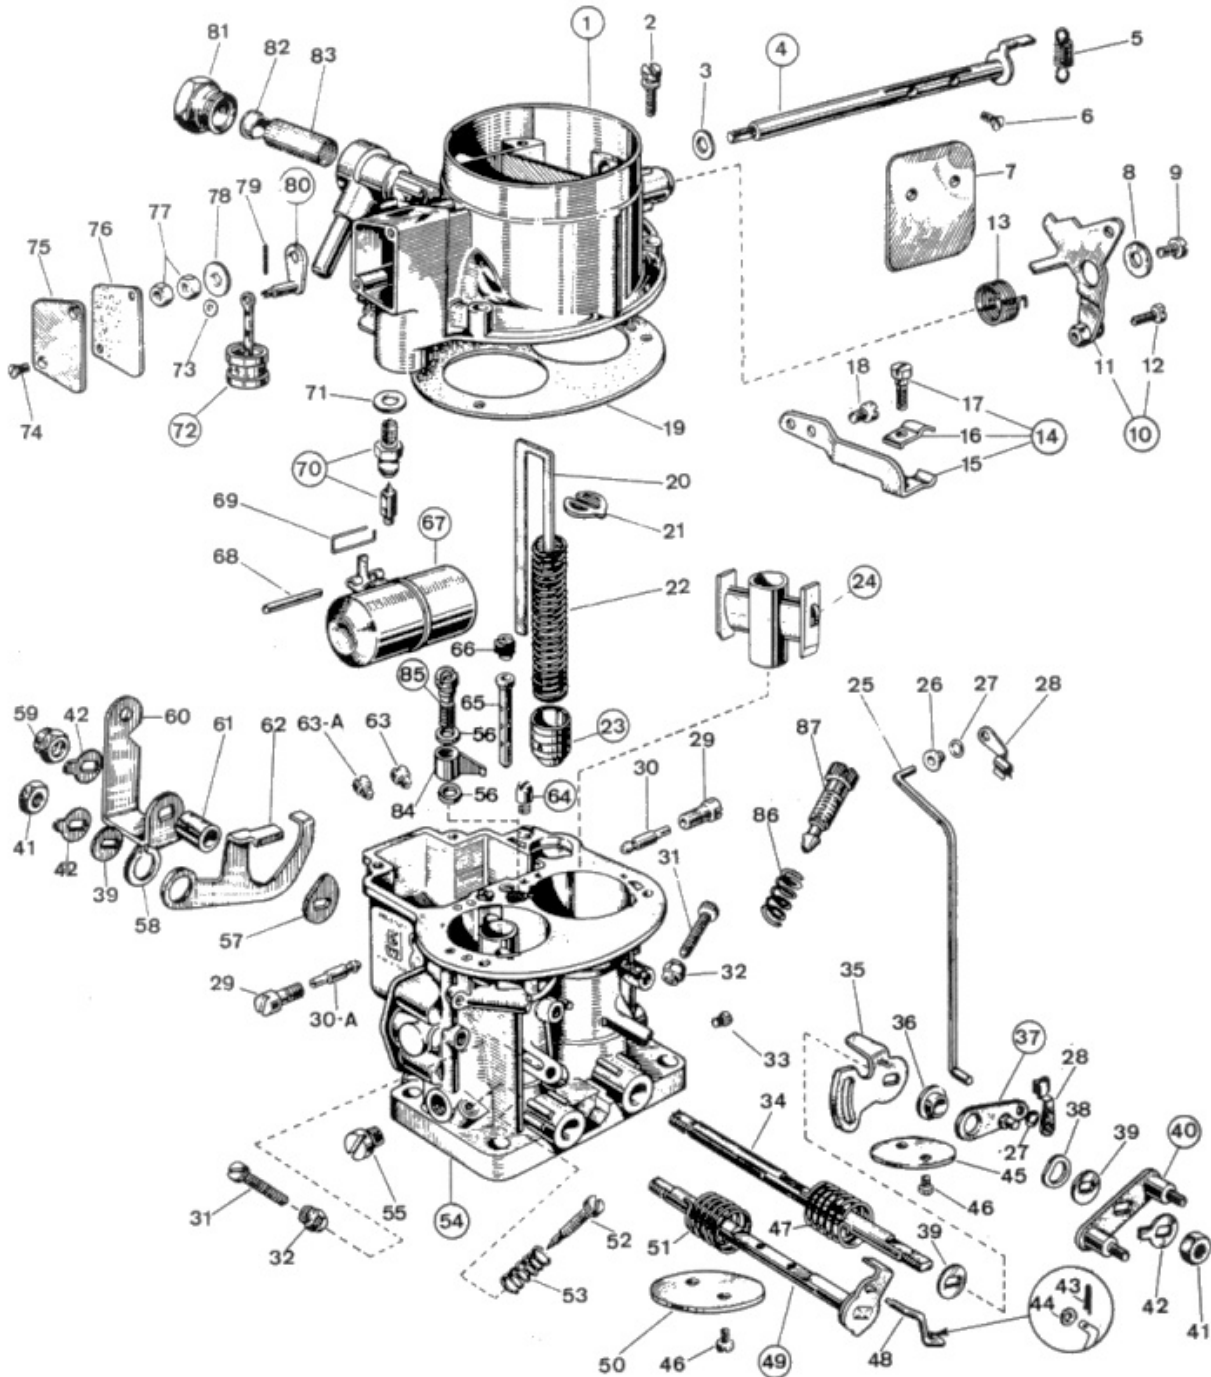

WEBER 28/36 DM A1

Exploded view

<https://www.carbparts.eu>

Prices and product availability are subject to change

WEBER 28/36 DM A1

List of parts

No	Part No	Price	Pcs	Description
1	31716.135	\$ 0	1	Carb Top Cover
1S	64700.012	\$ 3.1	1	Lever Fixing Screw
2	64700.005	\$ 0.6	4	Top Cover Fixing Screw
3	55530.005	\$ 6.1	1	Spring Ring
4	10015.245	\$ 0	1	Choke shaft
5	47605.006	\$ 0	1	Spindle return spring
6	64570.007	\$ 2.5	2	Throttle Plate Screw
7	64010.022	\$ 0	1	Starting Throttle Valve
8	55510.002	\$ 1.6	1	Normal washer
9	64700.012	\$ 3.1	1	Lever Fixing Screw
10	45202.023	\$ 0	1	Choke Control Lever
11	45202.022	\$ 0	1	- Lever
12	64615.004	\$ 0	1	- Screw securing wire
13	47610.003	\$ 5.4	1	Choke lever return spring
14	56702.001	\$ 0	1	Sheat support Assy. including:
15	58700.003	\$ 0	1	— Sheat Support
16	52145.001	\$ 0	1	— Sheat securing plate
17	64615.007	\$ 0	1	— Screw securing wire
18	64700.012	\$ 3.1	1	Fixing screw
19	41705.038	\$ 0	1	Carburetor cover gasket
20	10400.012	\$ 10.3	1	Pump Rod
21	52140.007	\$ 6.8	1	Plunger Spring Retaining Plate
22	47600.029	\$ 5.4	1	Pump Plunger Spring
23	58602.009	\$ 29.8	1	Pump plunger
24	31956.005	\$ 0	2	Auxiliary Venturi
25	61280.035	\$ 0	1	Carb Rod
26	12775.008	\$ 6.8	1	Bushing
27	41565.010	\$ 0	2	Idle Mixture Screw O Ring
28	47670.003	\$ 4.9	2	Rod Clamp
29	52570.003	\$ 16.2	2	Idle Jet Holder
30-A	41160.001	\$ 7	1	Idle jet
30	41160.001	\$ 7	1	Idle jet
31	64585.005	\$ 0	2	Throttle stop screw
32	34720.004	\$ 0	2	Nut
33	61015.004	\$ 7.6	1	Inspection Screw
34	10000.448	\$ 0	1	Primary Shaft
34	10001.448	\$ 0	1	Primary Throttle Shaft - Oversized
35	45129.005	\$ 0	1	Lever
36	12773.027	\$ 0	1	Bushing For Lever
37	45027.018	\$ 0	1	Lever
38	55530.002	\$ 0	1	Wavy Washer
39	55555.016	\$ 2.1	3	Spring Washer
40	45089.004	\$ 18.5	1	Pivot Lever
41	34715.014	\$ 1.1	2	Throttle Spindle Nut
42	55520.002	\$ 1.1	3	Shaft Lock Tab
43	32610.006	\$ 0	1	— Spilt pin
44	55510.056	\$ 1.6	1	Flat Washer