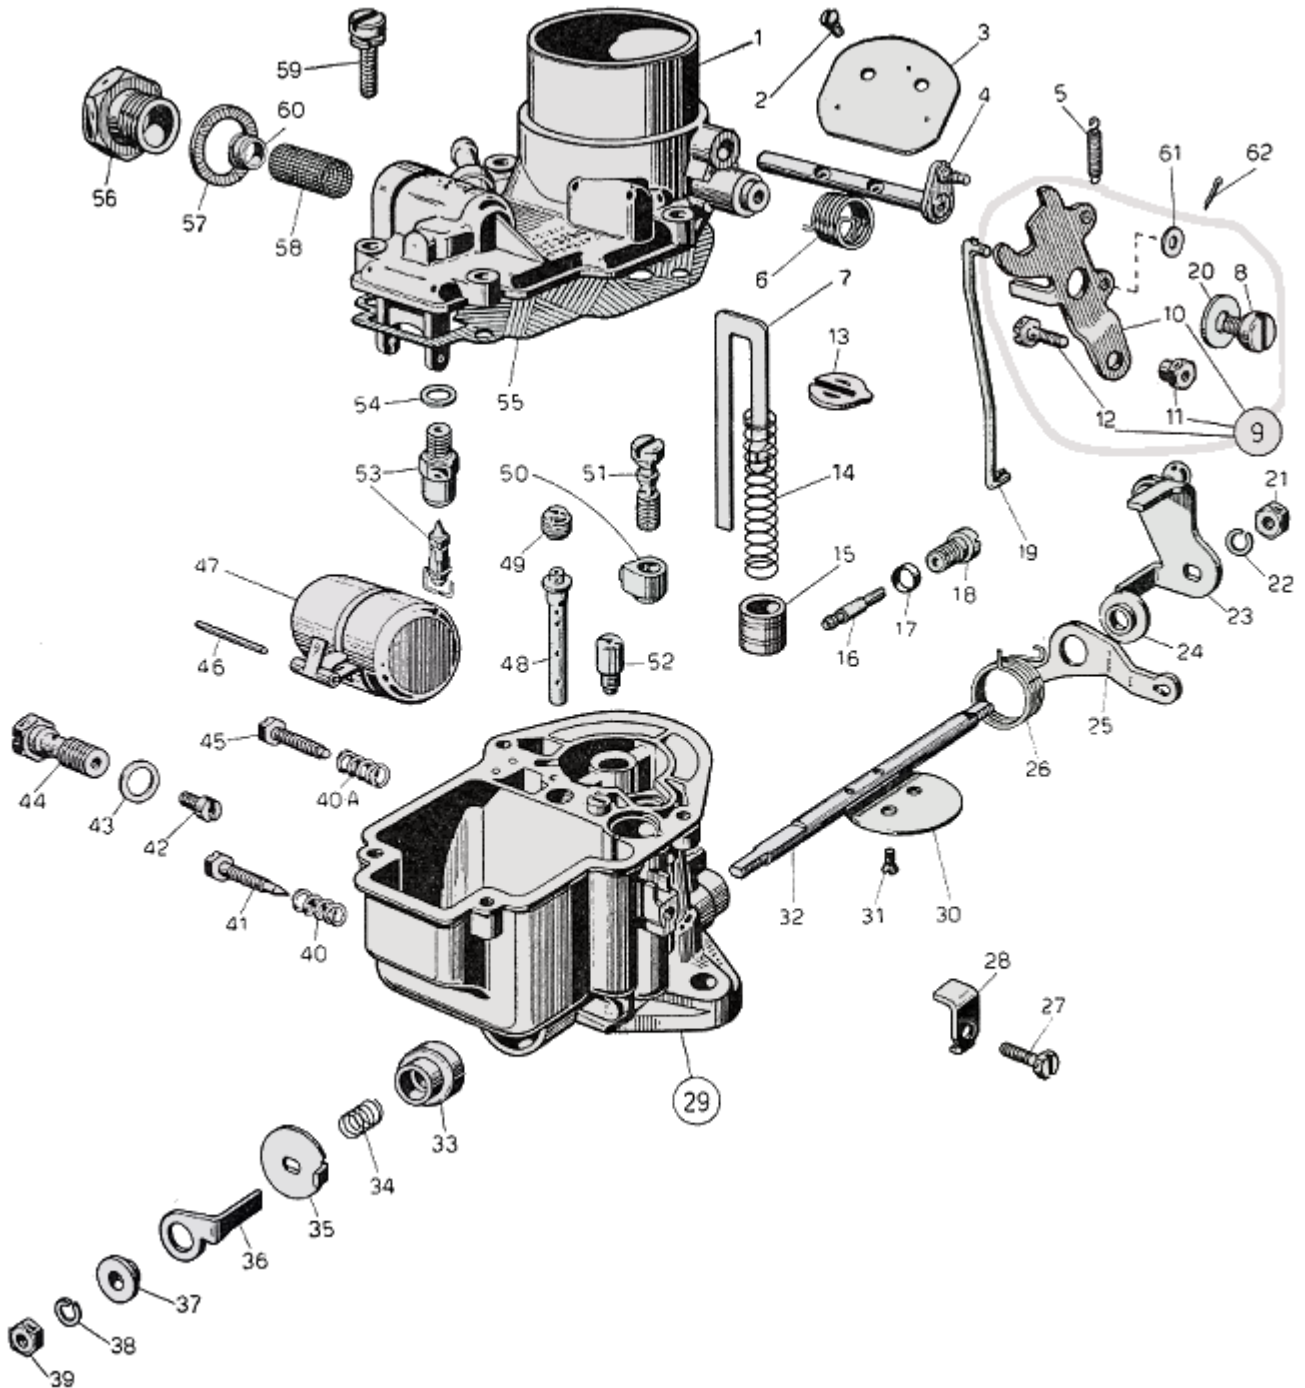

WEBER 28 ICP - exploded view

<https://www.carbparts.eu>

Prices and product availability are subject to change

CarbDeal
Selling carburetor parts since 2005

WEBER 28 ICP - Parts list

No	Part No	Price	Pcs	Description	No	Part No	Price	Pcs	Description
1	31706.014	£ 0	1	Carburetor Body	32	10001.202	£ 0	1	Primary Throttle Shaft - Oversized
2	64570.007	£ 2	2	Throttle Plate Screw	33		£ 0	1	Bushing
3	64010.005	£ 0	1	Choke throttle valve	34	47600.006	£ 0	1	Bush retaining spring
4	10015.214	£ 73.7	1	Choke shaft	35	45136.012	£ 0	1	Throttle Stop
5	47605.017	£ 4.3	1	Spring	36	45136.003	£ 0	1	Lever
6	47610.003	£ 4.3	1	Choke lever return spring	37	12775.017	£ 0	1	Bushing
7	10400.016	£ 8.1	1	Pump Rod	38	55525.001	£ 0	1	Spring Washer
8	64700.012	£ 2.5	1	Lever Fixing Screw	39	34705.001	£ 0.7	1	Nut
9	45202.004	£ 0	1	Choke control lever Assy including	40	47600.084	£ 4.5	1	— Spring
10	45202.005	£ 0	1	— Throttle Lever	40 A	47600.084	£ 4.5	1	— Spring
11	34720.002	£ 0	1	— Cold Start Nut	41	64755.006	£ 9.7	1	Idling adjusting screw
12	64800.002	£ 0	1	— Screw securing wire	42	41120.001	£ 2.3	1	Main jet
13	52140.006	£ 4.1	1	Pump Screen retainer	43	41540.001	£ 1.5	1	Gasket
14	47600.068	£ 4	1	Pump rod spring	44	52590.001	£ 16.3	1	Jet Holder
15	58602.001	£ 0	1	Pump plunger	45	64625.002	£ 3.1	1	Throttle Stop Screw
16	41160.001	£ 5.3	1	Idle jet	46	52000.01	£ 0	1	Float Fulcrum Pin
17	41555.004	£ 0	1	Pump Jet Cover O ring	47	41015.002	£ 0	1	Float
18	52570.005	£ 5.4	1	Idle Jet Holder	48	61440.451	£ 0	1	Emulsion Tube
19	61280.007	£ 0	1	Choke Control Rod	49	41360.001	£ 1.8	1	Air bleed jet
20	55510.002	£ 1.2	1	Spring Washer	50	41252.004	£ 11.9	1	Pump jet
21	34705.001	£ 0.7	1	Nut	51	64290.005	£ 14.1	1	Valve
22	55525.001	£ 0	1	Spring Washer	52	64290.001	£ 5.7	1	Back bleed valve
23A	45041.017	£ 27.3	1	Leva comando farfalla 28 ICP 3-6	53	64240.008	£ 0	1	Float valve
23	45041.002	£ 0	1	Leva comando farfalla 28 ICP 1 .	54	41535.015	£ 0	1	Needle valve gasket
24	12775.016	£ 0	1	Bushing	55	41700.015	£ 0	1	Top Cover Gasket
25	45032.053	£ 0	1	Leva per minimo veloce	56	61002.011	£ 0	1	Fuel Filter Cover
26	47610.016	£ 4.8	1	Lever return spring	57	41530.024	£ 0.2	1	Fuel Union Gasket
27	64615.005	£ 0	1	Inspection Cover Fixing Screw	58	37022.002	£ 3.2	1	Filter element
28	52145.002	£ 1.7	1	Sheat securing plate	59	64700.005	£ 0.5	4	Top Cover Fixing Screw
29		£ 0	1	Carburettor body	60		£ 0	1	
30	64005.021	£ 15.9	1	Throttle plate	61	55510.019	£ 1	1	Spring Washer
31	64570.007	£ 2	2	Throttle Plate Screw	62	32610.005	£ 1.2	1	Spill pin
32	10000.205	£ 0	1	Primary Shaft					

<https://www.carbparts.eu>

Prices and product availability are subject to change