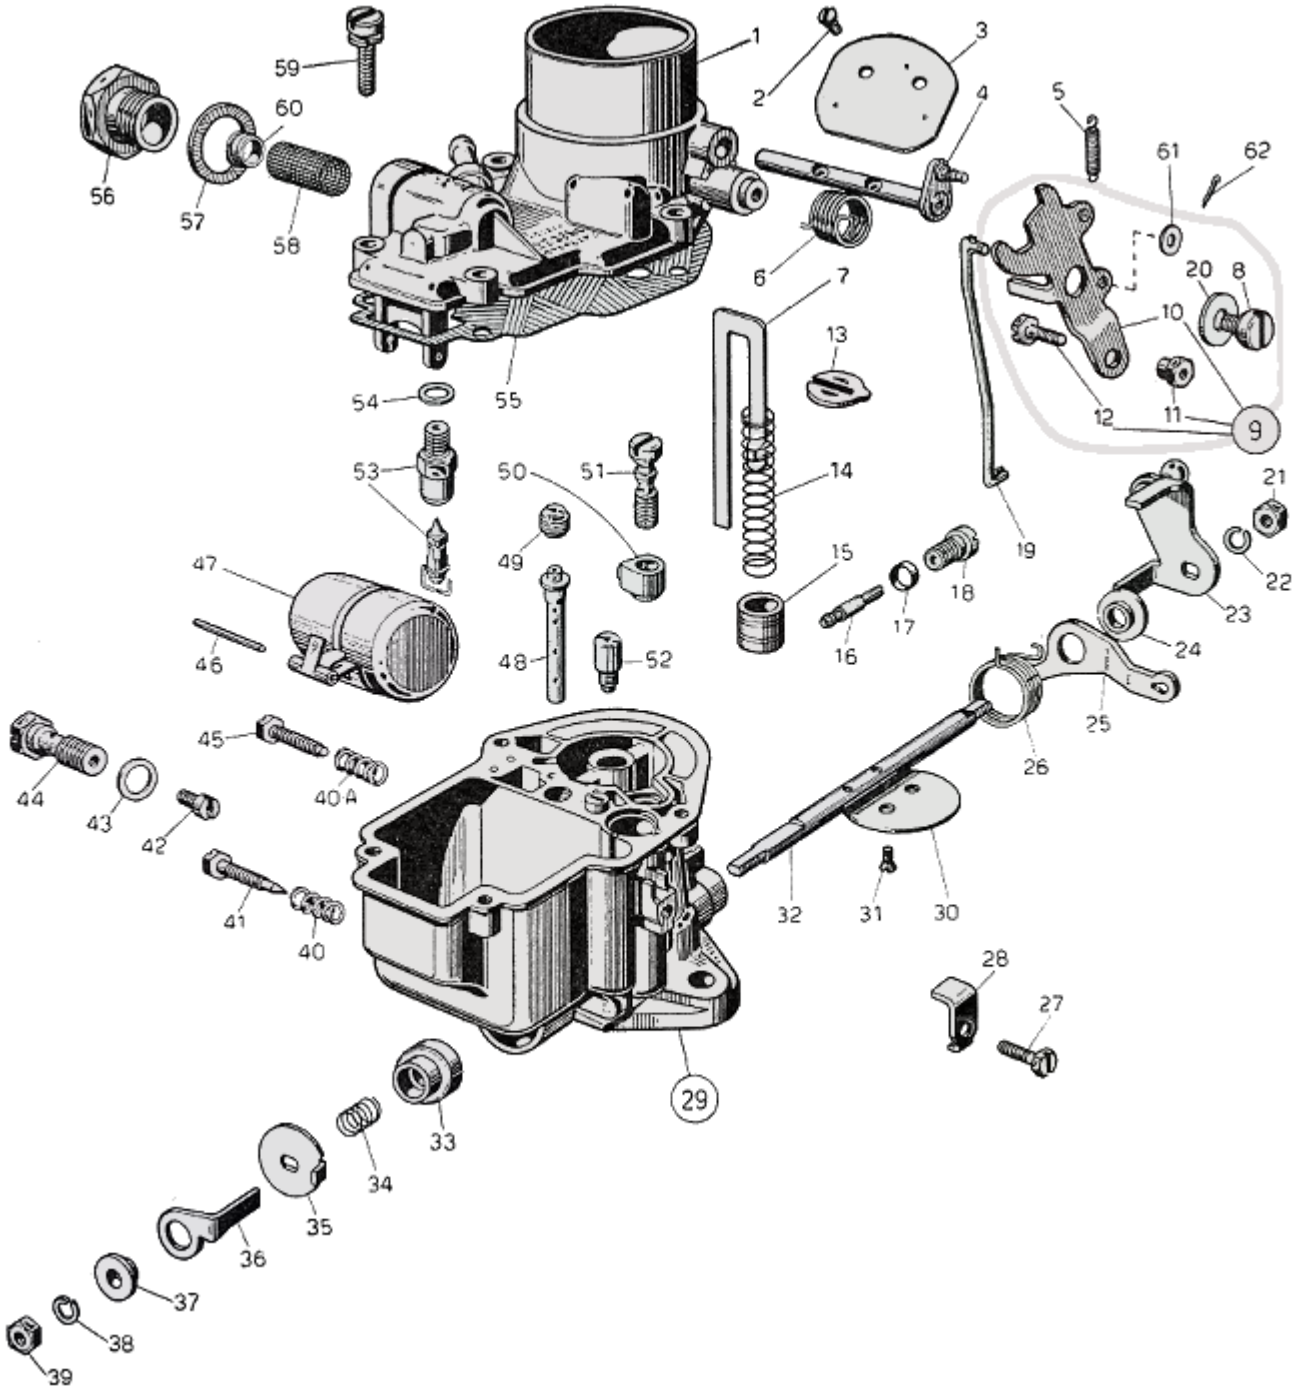

WEBER 28 ICP - exploded view

<https://www.carbparts.eu>

Prices and product availability are subject to change

CarbDeal

Selling carburetor parts since 2005

WEBER 28 ICP - Parts list

No	Part No	Price	Pcs	Description	No	Part No	Price	Pcs	Description
1	31706.014	\$ 0	1	Carburetor Body	32	10001.202	\$ 0	1	Primary Throttle Shaft - Oversized
2	64570.007	\$ 1.5	2	Throttle Plate Screw	33		\$ 0	1	Bushing
3	64010.005	\$ 0	1	Choke throttle valve	34	47600.006	\$ 0	1	Bush retaining spring
4	10015.214	\$ 55.7	1	Choke shaft	35	45136.012	\$ 0	1	Throttle Stop
5	47605.017	\$ 3.2	1	Spring	36	45136.003	\$ 0	1	Lever
6	47610.003	\$ 3.2	1	Choke lever return spring	37	12775.017	\$ 0	1	Bushing
7	10400.016	\$ 6.1	1	Pump Rod	38	55525.001	\$ 0	1	Spring Washer
8	64700.012	\$ 1.8	1	Lever Fixing Screw	39	34705.001	\$ 0.8	1	Nut
9	45202.004	\$ 0	1	Choke control lever Assy including	40	47600.084	\$ 3.4	1	— Spring
10	45202.005	\$ 0	1	— Throttle Lever	40 A	47600.084	\$ 3.4	1	— Spring
11	34720.002	\$ 0	1	— Cold Start Nut	41	64755.006	\$ 7.3	1	Idling adjusting screw
12	64800.002	\$ 0	1	— Screw securing wire	42	41120.001	\$ 3.2	1	Main jet
13	52140.006	\$ 3.1	1	Pump Screen retainer	43	41540.001	\$ 1.1	1	Gasket
14	47600.068	\$ 5.5	1	Pump rod spring	44	52590.001	\$ 12.4	1	Jet Holder
15	58602.001	\$ 0	1	Pump plunger	45	64625.002	\$ 2.3	1	Throttle Stop Screw
16	41160.001	\$ 6.4	1	Idle jet	46	52000.01	\$ 0	1	Float Fulcrum Pin
17	41555.004	\$ 0	1	Pump Jet Cover O ring	47	41015.002	\$ 0	1	Float
18	52570.005	\$ 6.5	1	Idle Jet Holder	48	61440.451	\$ 0	1	Emulsion Tube
19	61280.007	\$ 0	1	Choke Control Rod	49	41360.001	\$ 2.6	1	Air bleed jet
20	55510.002	\$ 1	1	Spring Washer	50	41252.004	\$ 9	1	Pump jet
21	34705.001	\$ 0.8	1	Nut	51	64290.005	\$ 11.2	1	Valve
22	55525.001	\$ 0	1	Spring Washer	52	64290.001	\$ 7.9	1	Back bleed valve
23A	45041.017	\$ 20.7	1	Leva comando farfalla 28 ICP 3-6	53	64240.008	\$ 0	1	Float valve
23	45041.002	\$ 0	1	Leva comando farfalla 28 ICP 1 .	54	41535.015	\$ 0	1	Needle valve gasket
24	12775.016	\$ 0	1	Bushing	55	41700.015	\$ 0	1	Top Cover Gasket
25	45032.053	\$ 0	1	Leva per minimo veloce	56	61002.011	\$ 0	1	Fuel Filter Cover
26	47610.016	\$ 3.6	1	Lever return spring	57	41530.024	\$ 0.3	1	Fuel Union Gasket
27	64615.005	\$ 0	1	Inspection Cover Fixing Screw	58	37022.002	\$ 5.2	1	Filter element
28	52145.002	\$ 1.3	1	Sheat securing plate	59	64700.005	\$ 0	4	Top Cover Fixing Screw
29		\$ 0	1	Carburettor body	60		\$ 0	1	
30	64005.021	\$ 12	1	Throttle plate	61	55510.019	\$ 0.8	1	Spring Washer
31	64570.007	\$ 1.5	2	Throttle Plate Screw	62	32610.005	\$ 0.9	1	Spilt pin
32	10000.205	\$ 0	1	Primary Shaft					