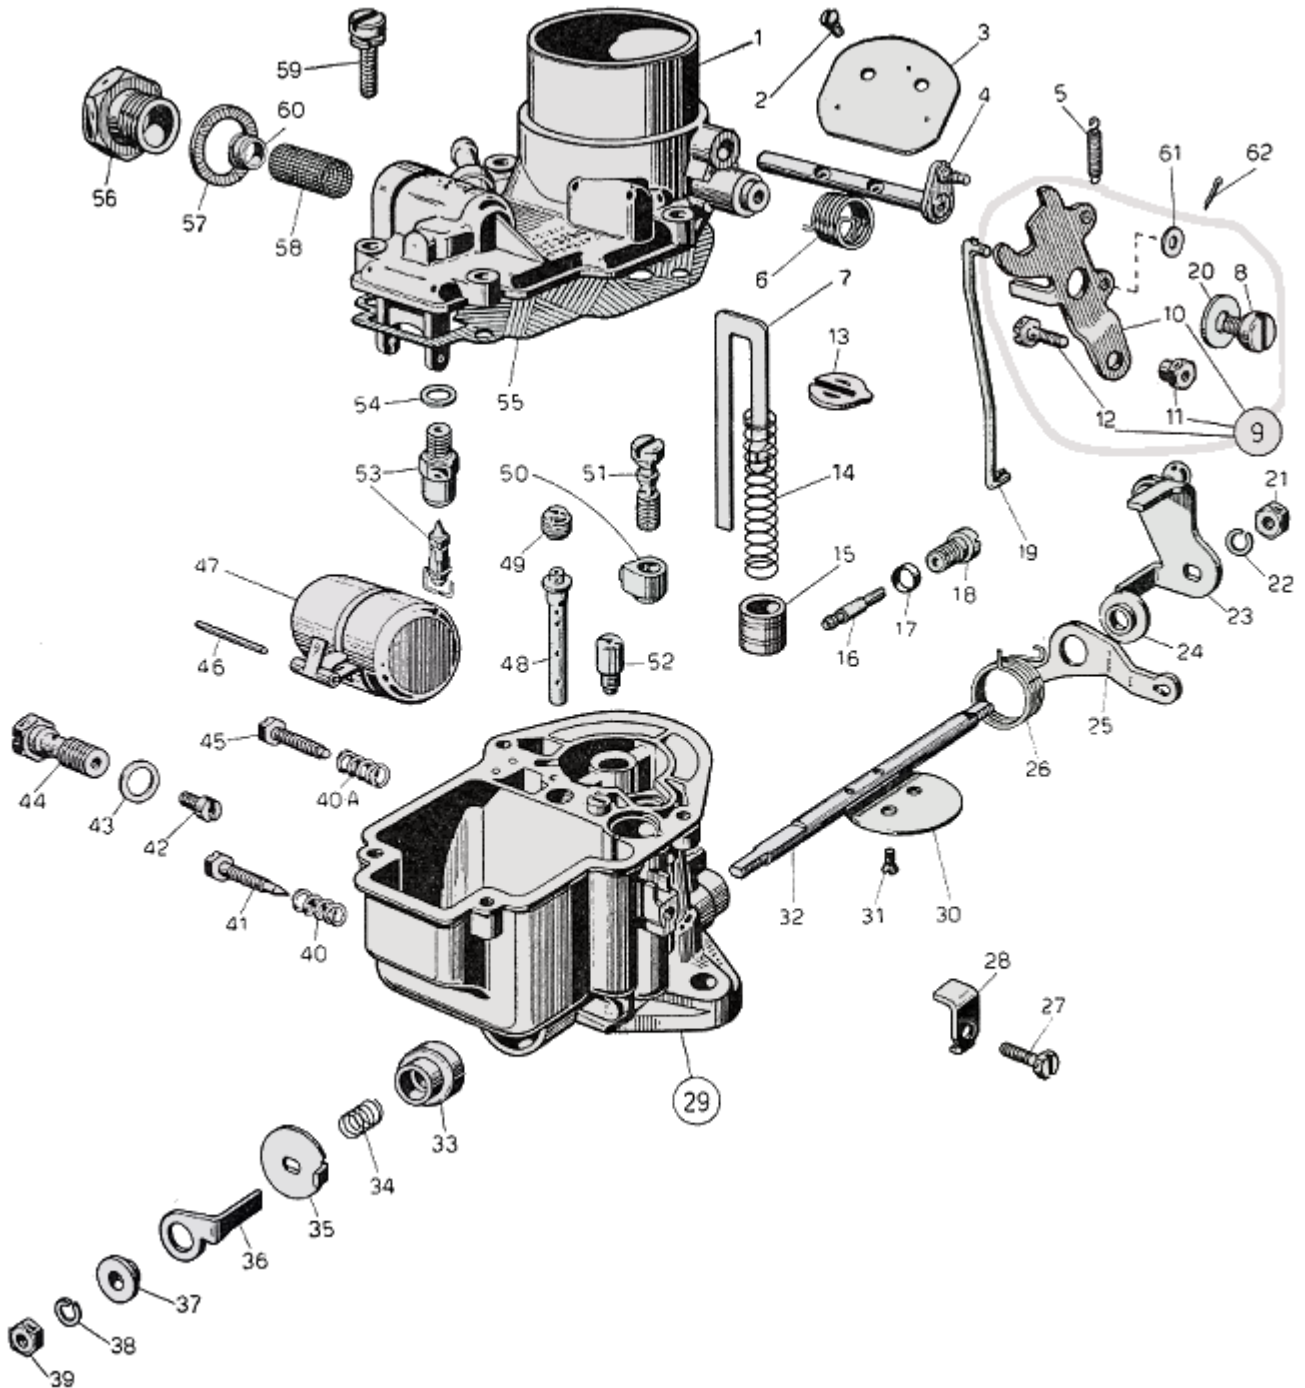

WEBER 28 ICP - exploded view

<https://www.carbparts.eu>

Prices and product availability are subject to change

CarbDeal
Selling carburetor parts since 2005

WEBER 28 ICP - Parts list

No	Part No	Price	Pcs	Description	No	Part No	Price	Pcs	Description
1	31706.014	\$ 0	1	Carburetor Body	32	10001.202	\$ 0	1	Primary Throttle Shaft - Oversized
2	64570.007	\$ 2.7	2	Throttle Plate Screw	33		\$ 0	1	Bushing
3	64010.005	\$ 0	1	Choke throttle valve	34	47600.006	\$ 0	1	Bush retaining spring
4	10015.214	\$ 102	1	Choke shaft	35	45136.012	\$ 0	1	Throttle Stop
5	47605.017	\$ 5.9	1	Spring	36	45136.003	\$ 0	1	Lever
6	47610.003	\$ 5.9	1	Choke lever return spring	37	12775.017	\$ 0	1	Bushing
7	10400.016	\$ 11.2	1	Pump Rod	38	55525.001	\$ 0	1	Spring Washer
8	64700.012	\$ 3.3	1	Lever Fixing Screw	39	34705.001	\$ 0.9	1	Nut
9	45202.004	\$ 0	1	Choke control lever Assy including	40	47600.084	\$ 6.2	1	— Spring
10	45202.005	\$ 0	1	— Throttle Lever	40 A	47600.084	\$ 6.2	1	— Spring
11	34720.002	\$ 0	1	— Cold Start Nut	41	64755.006	\$ 13.3	1	Idling adjusting screw
12	64800.002	\$ 0	1	— Screw securing wire	42	41120.001	\$ 3.2	1	Main jet
13	52140.006	\$ 5.7	1	Pump Screen retainer	43	41540.001	\$ 2	1	Gasket
14	47600.068	\$ 5.5	1	Pump rod spring	44	52590.001	\$ 22.5	1	Jet Holder
15	58602.001	\$ 0	1	Pump plunger	45	64625.002	\$ 4.3	1	Throttle Stop Screw
16	41160.001	\$ 7.4	1	Idle jet	46	52000.01	\$ 0	1	Float Fulcrum Pin
17	41555.004	\$ 0	1	Pump Jet Cover O ring	47	41015.002	\$ 0	1	Float
18	52570.005	\$ 7.4	1	Idle Jet Holder	48	61440.451	\$ 0	1	Emulsion Tube
19	61280.007	\$ 0	1	Choke Control Rod	49	41360.001	\$ 2.6	1	Air bleed jet
20	55510.002	\$ 1.7	1	Spring Washer	50	41252.004	\$ 16.4	1	Pump jet
21	34705.001	\$ 0.9	1	Nut	51	64290.005	\$ 19.4	1	Valve
22	55525.001	\$ 0	1	Spring Washer	52	64290.001	\$ 7.9	1	Back bleed valve
23A	45041.017	\$ 37.7	1	Leva comando farfalla 28 ICP 3-6	53	64240.008	\$ 0	1	Float valve
23	45041.002	\$ 0	1	Leva comando farfalla 28 ICP 1 .	54	41535.015	\$ 0	1	Needle valve gasket
24	12775.016	\$ 0	1	Bushing	55	41700.015	\$ 0	1	Top Cover Gasket
25	45032.053	\$ 0	1	Leva per minimo veloce	56	61002.011	\$ 0	1	Fuel Filter Cover
26	47610.016	\$ 6.6	1	Lever return spring	57	41530.024	\$ 0.3	1	Fuel Union Gasket
27	64615.005	\$ 0	1	Inspection Cover Fixing Screw	58	37022.002	\$ 4.4	1	Filter element
28	52145.002	\$ 2.4	1	Sheat securing plate	59	64700.005	\$ 0.6	4	Top Cover Fixing Screw
29		\$ 0	1	Carburettor body	60		\$ 0	1	
30	64005.021	\$ 22	1	Throttle plate	61	55510.019	\$ 1.4	1	Spring Washer
31	64570.007	\$ 2.7	2	Throttle Plate Screw	62	32610.005	\$ 1.7	1	Spilt pin
32	10000.205	\$ 0	1	Primary Shaft					