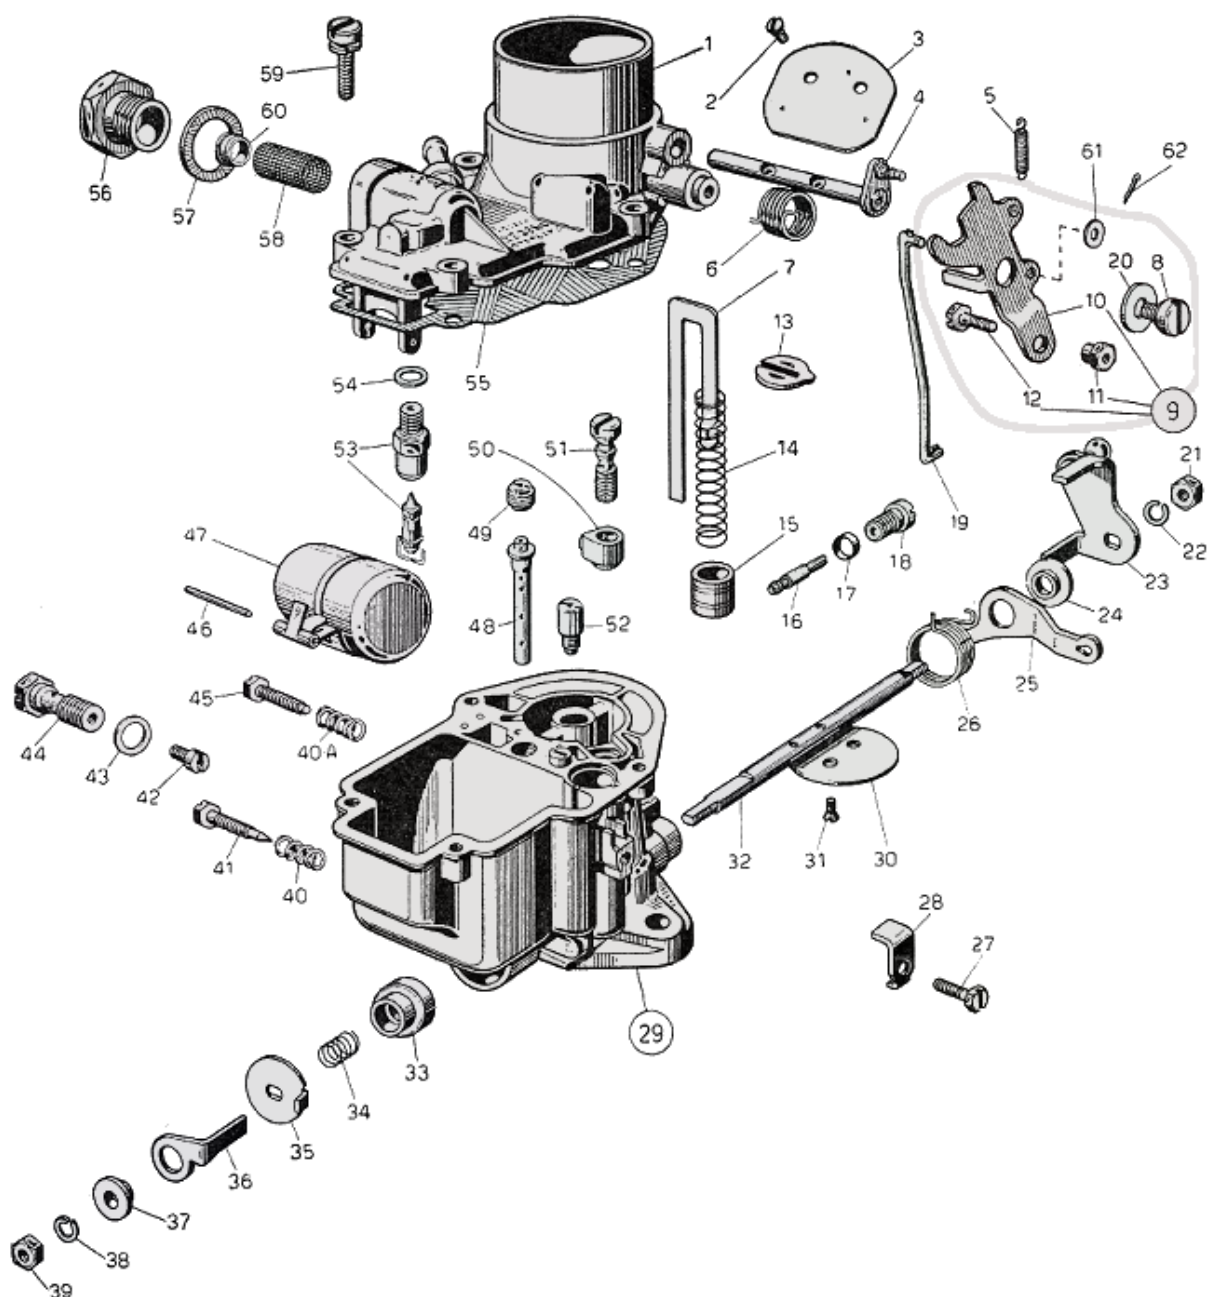

WEBER 28 ICP

Exploded view

<https://www.carbparts.eu>

Los precios y la disponibilidad de los productos están sujetos a cambios

WEBER 28 ICP

Lista de partes

No	Parte No	Precio	Pcs	Descripción
1	31706.014	-	1	Carburetor Body
2	64570.007	$ 2.6	2	Throttle Plate Screw
3	64010.005	-	1	Choke throttle valve
4	10015.214	$ 95.1	1	Choke shaft
5	47605.017	$ 5.5	1	Spring
6	47610.003	$ 5.5	1	Choke lever return spring
7	10400.016	$ 10.4	1	Pump Rod
8	64700.012	$ 3.1	1	Lever Fixing Screw
9	45202.004	-	1	Choke control lever Assy including
10	45202.005	-	1	— Throttle Lever
11	34720.002	$ 6.7	1	— Cold Start Nut
12	64800.002	$ 7.6	1	— Screw securing wire
13	52140.006	$ 5.3	1	Pump Screen retainer
14	47600.068	$ 6.9	1	Pump rod spring
15	58602.001	-	1	Pump plunger
16	41160.001	$ 6.9	1	Idle jet
17	41555.004	-	1	Pump Jet Cover O ring
18	52570.005	$ 9.4	1	Idle Jet Holder
19	61280.007	-	1	Choke Control Rod
20	55510.002	$ 1.6	1	Spring Washer
21	34705.001	-	1	Nut
22	55525.001	-	1	Spring Washer
23	45041.002	-	1	Leva comando farfalla 28 ICP 1 .
23A	45041.017	$ 35.2	1	Leva comando farfalla 28 ICP 3-6
24	12775.016	-	1	Bushing
25	45032.053	-	1	Leva per minimo veloce
26	47610.016	$ 6.1	1	Lever return spring
27	64615.005	-	1	Inspection Cover Fixing Screw
28	52145.002	$ 2.2	1	Sheat securing plate
29		-	1	Carburettor body
30	64005.021	$ 20.5	1	Throttle plate
31	64570.007	$ 2.6	2	Throttle Plate Screw
32	10000.205	-	1	Primary Shaft

No	Parte No	Precio	Pcs	Descripción
32	10001.202	-	1	Primary Throttle Shaft - Oversized
33		-	1	Bushing
34	47600.006	-	1	Bush retaining spring
35	45136.012	-	1	Throttle Stop
36	45136.003	-	1	Lever
37	12775.017	-	1	Bushing
38	55525.001	-	1	Spring Washer
39	34705.001	-	1	Nut
40	47600.084	$ 5.8	1	— Spring
40 A	47600.084	$ 5.8	1	— Spring
41	64755.006	$ 12.5	1	Idling adjusting screw
42	41120.001	$ 4.1	1	Main jet
43	41540.001	$ 1.9	1	Gasket
44	52590.001	$ 21.1	1	Jet Holder
45	64625.002	$ 4	1	Throttle Stop Screw
46	52000.01	-	1	Float Fulcrum Pin
47	41015.002	-	1	Float
48	61440.451	-	1	Emulsion Tube
49	41360.001	$ 3.3	1	Air bleed jet
50	41252.004	$ 15.4	1	Pump jet
51	64290.005	$ 32.6	1	Valve
52	64290.001	$ 9.8	1	Back bleed valve
53	64240.008	-	1	Float valve
54	41535.015	-	1	Needle valve gasket
55	41700.015	-	1	Top Cover Gasket
56	61002.011	-	1	Fuel Filter Cover
57	41530.024	-	1	Fuel Union Gasket
58	37022.002	$ 5.5	1	Filter element
59	64700.005	-	4	Top Cover Fixing Screw
60		-	1	
61	55510.019	$ 1.3	1	Spring Washer
62	32610.005	$ 1.5	1	Spilt pin

<https://www.carbparts.eu>

Los precios y la disponibilidad de los productos están sujetos a cambios