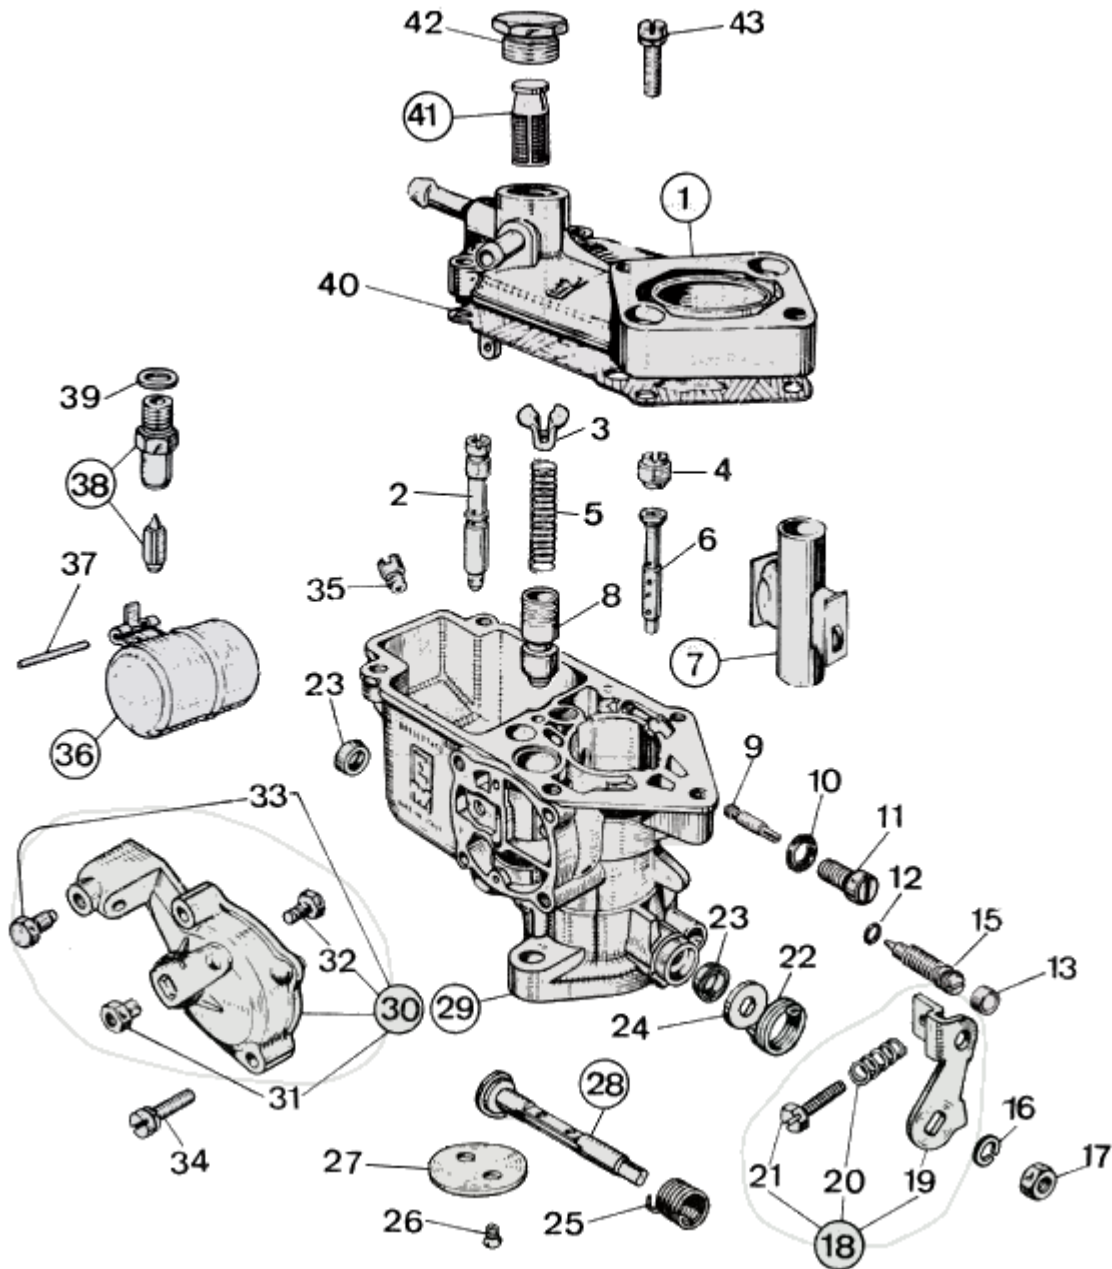

## WEBER 28 IMB - exploded view

<https://www.carbparts.eu>

Prices and product availability are subject to change

**CarbDeal**

Selling carburetor parts since 2005

## WEBER 28 IMB - Parts list

No	Part No	Price	Pcs	Description	No	Part No	Price	Pcs	Description
1	31706.067	\$ 0	1	Carburettor cover	23	55555.013	\$ 0	1	Dust & air seal
2	75605.090	\$ 12	1	Choke jet	24	55555.013	\$ 0	1	Metal washer
3	52030.003	\$ 3.5	1	Spring retainer and guide	25	47610.044	\$ 3.2	1	Spring
4	77201.190	\$ 3	1	Air bleed jet	26	64570.005	\$ 1.9	2	Screw
5	47600.086	\$ 3.5	1	Spring	27	64005.051	\$ 12	1	Throttle butterfly valve
6	61440.212	\$ 14.4	1	Emulsion well	28	10015.437	\$ 32.1	1	Throttle spindle
7	71122.400	\$ 0	1	Auxiliary venturi	29		\$ 0	1	Carburettor body
8	64330.005	\$ 0	1	Starter valve	30	32536.022	\$ 0	1	Starter device
9	74405.050	\$ 3	1	Idle jet	31	34720.002	\$ 0	1	Nut
10	41555.004	\$ 0	1	Seal	32	64800.002	\$ 0	1	Sector shaft
11	52570.005	\$ 6.5	1	Idle jet holder	33	64605.017	\$ 2.6	1	Cable retaining screw
12	41565.010	\$ 0	1	Seal	34	64700.006	\$ 0	2	Screw
13	61075.013	\$ 4	1	Dust cover	35	73801.115	\$ 3	1	Main jet
14		\$ 0	1	-	36	41015.002	\$ 0	1	Float
15	64750.052	\$ 0	1	Idle adjustment screw	37	52000.010	\$ 1.9	1	Fulcrum pin
16	55525.001	\$ 0	1	Washer	38	79405.125	\$ 0	1	Needle valve
17	34705.001	\$ 0.8	1	Nut	39	83102.070	\$ 1.1	1	Alloy spacer
18	45041.006	\$ 0	1	Throttle lever assembly	40	41700.025	\$ 0	1	Gasket
19	45039.008	\$ 0	1	Throttle lever	41	37022.002	\$ 5.2	1	Fuel filter
20	47600.084	\$ 3.4	1	Spring	42	61002.010	\$ 6.4	1	Fuel filter inspection plug
21	64625.003	\$ 0	1	Throttle adjusting screw	43	64700.005	\$ 0	4	screw
22	47610.004	\$ 3.2	1	Spring					