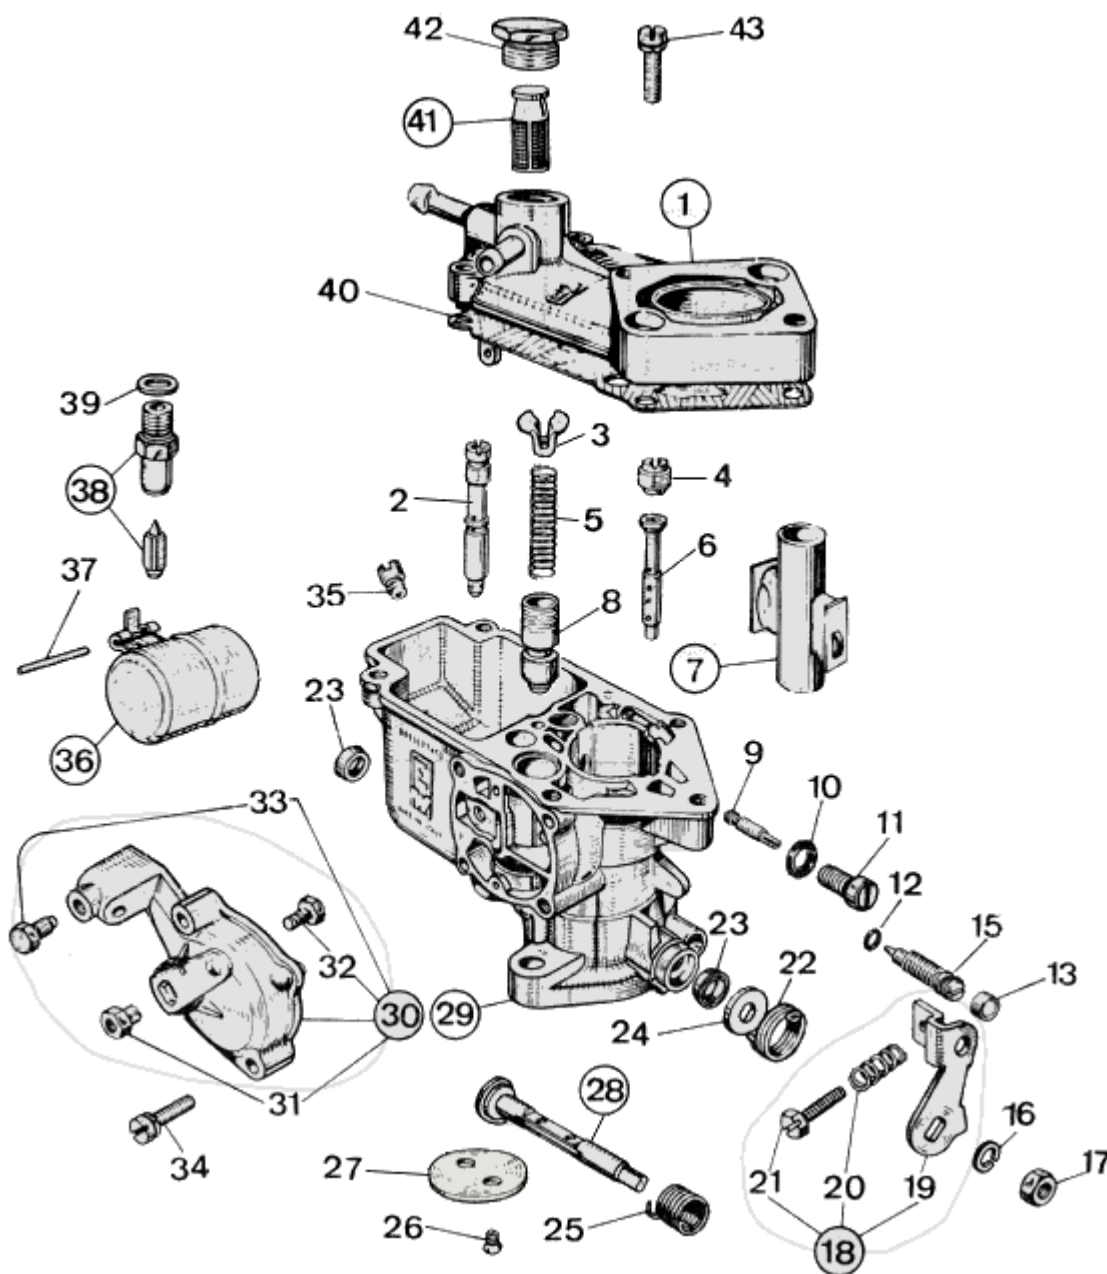

WEBER 28 IMB

Exploded view

<https://www.carbparts.eu>

Los precios y la disponibilidad de los productos están sujetos a cambios

WEBER 28 IMB

Lista de partes

| No | Parte No | Precio | Pcs | Descripción |
|----|-----------|---------|-----|---------------------------|
| 1 | 31706.067 | - | 1 | Carburettor cover |
| 2 | 75605.090 | \$ 11.8 | 1 | Choke jet |
| 3 | 52030.003 | \$ 4.4 | 1 | Spring retainer and guide |
| 4 | 77201.190 | \$ 3.2 | 1 | Air bleed jet |
| 5 | 47600.086 | \$ 2.1 | 1 | Spring |
| 6 | 61440.212 | \$ 15.6 | 1 | Emulsion well |
| 7 | 71122.400 | - | 1 | Auxiliary venturi |
| 8 | 64330.005 | - | 1 | Starter valve |
| 9 | 74405.050 | \$ 3.8 | 1 | Idle jet |
| 10 | 41555.004 | - | 1 | Seal |
| 11 | 52570.005 | \$ 9.4 | 1 | Idle jet holder |
| 12 | 41565.010 | - | 1 | Seal |
| 13 | 61075.013 | \$ 6.9 | 1 | Dust cover |
| 14 | | - | 1 | - |
| 15 | 64750.052 | - | 1 | Idle adjustment screw |
| 16 | 55525.001 | - | 1 | Washer |
| 17 | 34705.001 | - | 1 | Nut |
| 18 | 45041.006 | - | 1 | Throttle lever assembly |
| 19 | 45039.008 | - | 1 | Throttle lever |
| 20 | 47600.084 | \$ 5.8 | 1 | Spring |
| 21 | 64625.003 | - | 1 | Throttle adjusting screw |
| 22 | 47610.004 | \$ 5.5 | 1 | Spring |