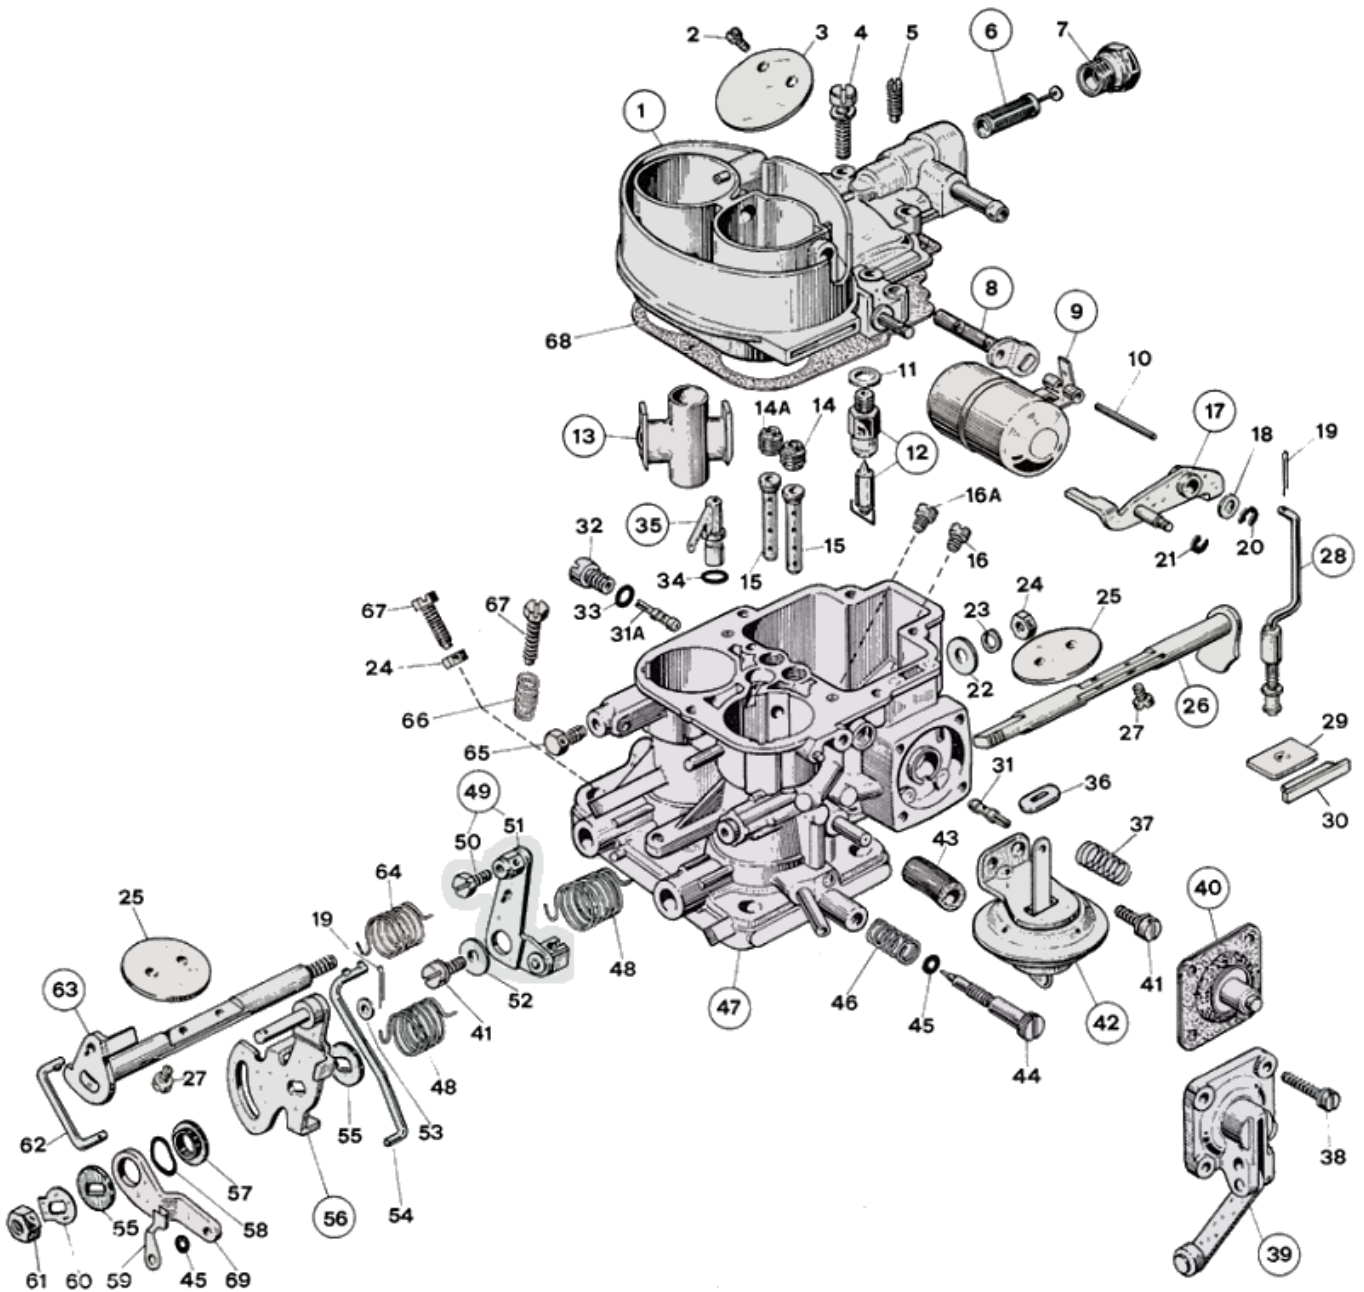

WEBER 30 DGS - exploded view

<https://www.carbparts.eu>

Prices and product availability are subject to change

CarbDeal
Selling carburetor parts since 2005

WEBER 30 DGS - Parts list

No	Part No	Price	Pcs	Description	No	Part No	Price	Pcs	Description
1	31716.171	£ 0	1	Carb Top Cover	34	41565.001	£ 0	1	Pump Jet 'O' Ring
2	64525.003	£ 0	2	Choke plate fixing screw	35	41254.008	£ 10.8	1	Pump jet
3	64010.031	£ 0	1	Choke throttle valve	36	52135.019	£ 0	1	Dust seal plate
4	64700.005	£ 0.5	5	Top Cover Fixing Screw	37	47600.107	£ 5.4	1	Pump Spring
5	64595.005	£ 7.9	1	— Diaphragm adjusting screw	38	64700.006	£ 0	4	Pump Cover Screw
6	37022.004	£ 6	1	Filter element	39	32486.050	£ 0	1	Accelerator Pump Cover
7	61002.019	£ 0	1	Fuel Filter Cover	40	47407.051	£ 0	1	Pump diaphragm
8	10015.260	£ 0	1	Choke shaft	41	64700.012	£ 2.5	2	Lever Fixing Screw
9	41015.011	£ 0	1	Float	42	57804.099	£ 41.2	1	Botte de dispositif appauvrisseur
10	52000.010	£ 1.6	1	Float Fulcrum Pin	43	61400.016	£ 0	1	Pneumatic pump connecting pipe
11	41535.015	£ 0	1	Needle valve gasket	44	64750.026	£ 0	1	Idle Mixture Screw
12	64240.008	£ 0	1	Float valve	45	41565.010	£ 0	2	Idle Mixture Screw O Ring
13	31966.024	£ 0	2	Auxiliary venturi	46	47600.095	£ 2.1	1	Spring
14	41360.014	£ 0	1	Air corrector jet	47	non livrable	£ 0	1	Carburetor body
14	41360.013	£ 0	1	Air corrector jet	48	47610.056	£ 4.3	2	Spring
15	61440.365	£ 25	2	Emulsion tube	49	45096.031	£ 0	1	Choke Control Lever
16-A	41120.001	£ 2.3	1	Main jet	50	64615.004	£ 0	1	- Screw securing wire
16	41120.001	£ 2.3	1	Main jet	51	45096.030	£ 0	1	- Choke Control Lever
17	45069.020	£ 0	1	Levier de commande appauvrisseur	52	55510.002	£ 1.3	1	Normal washer
18	55510.034	£ 0.4	1	Spring Washer	53	55510.056	£ 1.3	1	Flat Washer
19	32610.005	£ 1.2	2	Spilt pin	54	61280.099	£ 0	1	Carb Rod
20	10140.502	£ 1.8	1	Locking Ring	55	55555.016	£ 1.7	2	Shaft Spacer
21	10140.505	£ 0	1	Locking Ring	56	45131.006	£ 0	1	Slotted Lever
22	55510.045	£ 0	1	Spring Washer	57	12775.027	£ 7.6	1	Bushing For Lever
23	55525.001	£ 0	1	Spring Washer	58	55530.002	£ 2.6	1	Wavy Washer
24	34705.001	£ 0.7	2	Secondary shaft fixing nut	59	47670.001	£ 0	1	Rod Clamp
25	64005.004	£ 12.6	2	Throttle plate	60	55520.002	£ 0.9	1	Shaft Lock Tab
26	10015.501	£ 0	1	Primary Shaft	61	34715.014	£ 0.9	1	Throttle Spindle Nut
26	10016.478	£ 0	1	Oversized Primary Throttle Shaft	62	61280.101	£ 0	1	Carb Rod
27	64520.023	£ 2.4	4	Throttle Plate Screw	63	10016.479	£ 0	1	Secondary Throttle Shaft Oversized
28	61287.014	£ 0	1	Choke rod	63	10015.502	£ 0	1	Secondary Throttle Shaft
29	52135.010	£ 2.5	1	Dust seal plate	64	47610.076	£ 4.8	1	Lever return spring
30	61070.002	£ 2.5	1	Dust seal plug	65	64605.017	£ 1.5	1	— Choke Cable Clamp
31-A	41160.003	£ 2.2	1	Idle jet	66	47600.007	£ 1.9	1	Idle Mixture Screw Spring
31	41160.003	£ 2.2	1	Idle jet	67	64625.007	£ 0.1	2	Throttle Adjustment Screw
32	52570.006	£ 5.4	2	Idle Jet Holder	68	41705.045	£ 0	1	Carburetor Cover Gasket
33	41565.002	£ 0.4	2	Throttle Stop Screw 'O' Ring	69	45067.034	£ 0	1	Lever