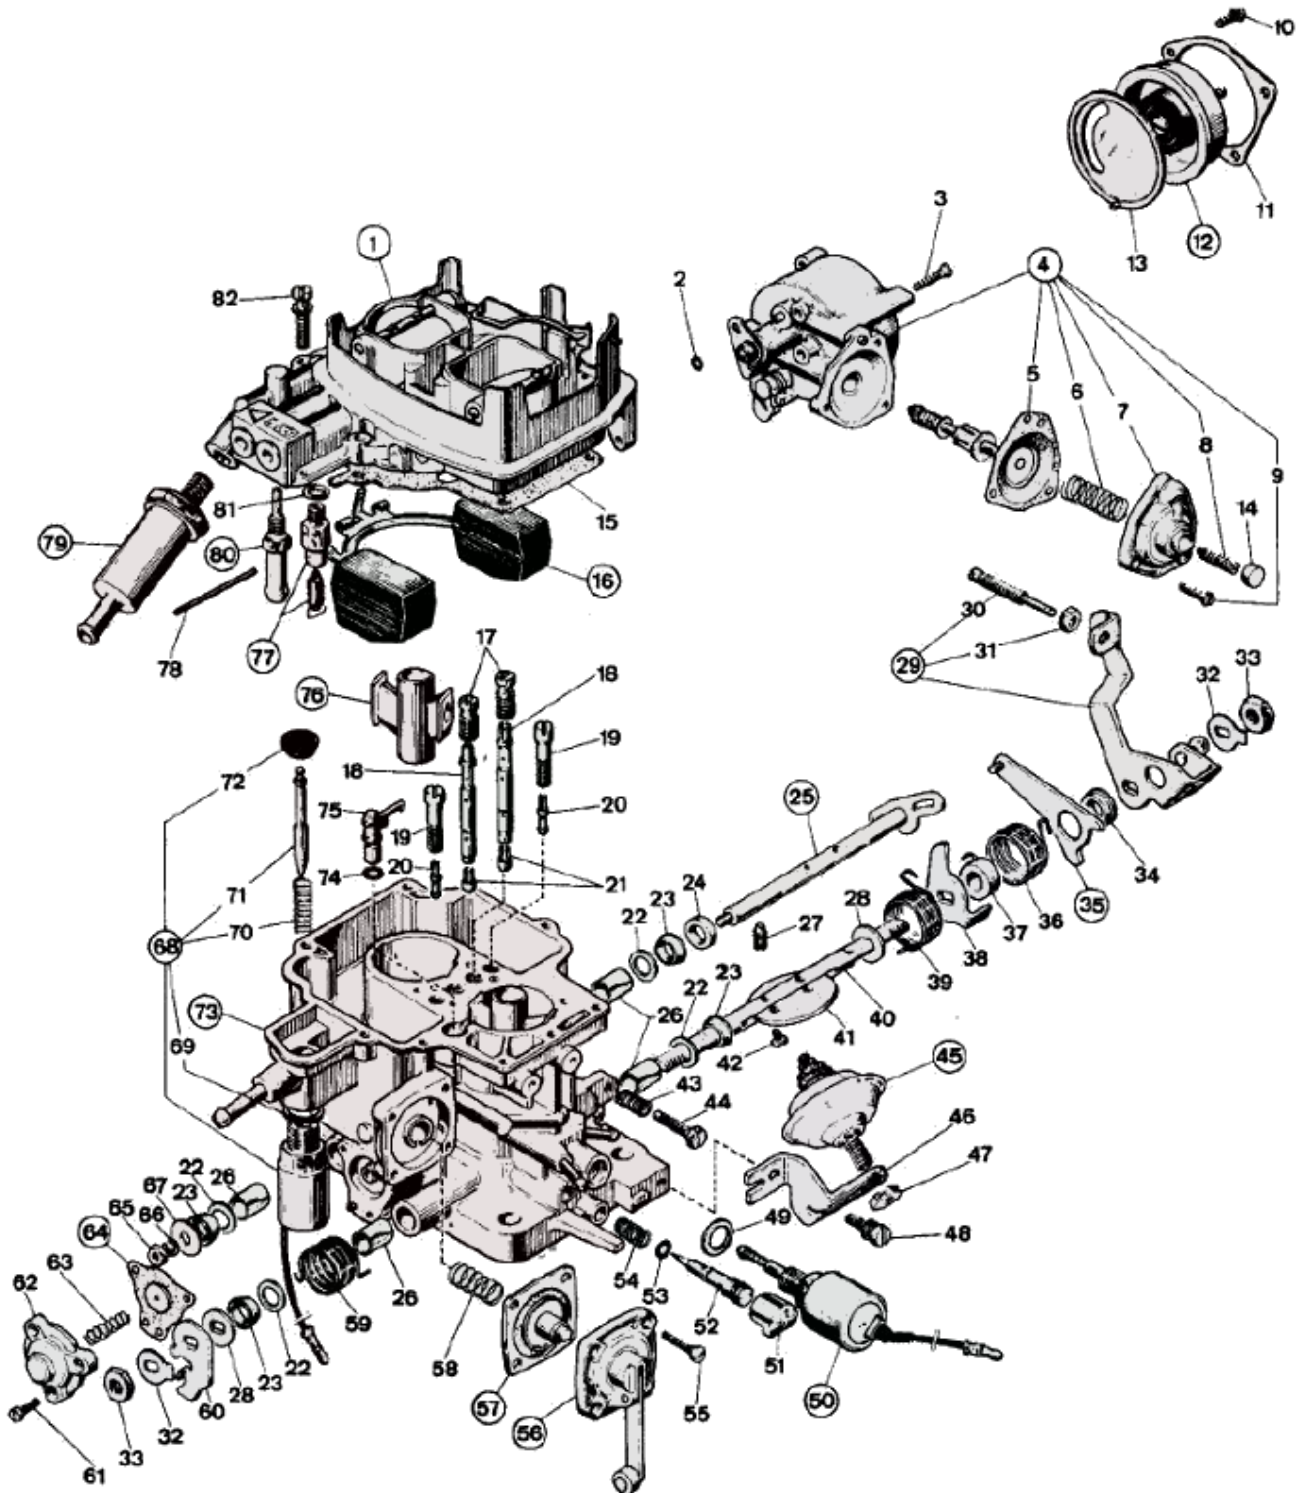

WEBER 32/34 DFT - exploded view

<https://www.carbparts.eu>

Prices and product availability are subject to change

CarbDeal
Selling carburetor parts since 2005

WEBER 32/34 DFT - Parts list

No	Part No	Price	Pcs	Description	No	Part No	Price	Pcs	Description
1	Not Serviced	\$ 0	1	Top Cover Assembly	42	64520.027	\$ 0.7	4	Throttle Plate Fixing Screw
2	41565.008	\$ 0.9	1	Auto Choke O-Ring Seal	43	47600.007	\$ 2.6	1	Spring Primary Throttle Lever
3	64565.001	\$ 0	3	Auto Choke Fixing Screw	44	64625.012	\$ 6.5	1	Primary Throttle Adjusting Screw
4	57804.400	\$ 0	1	Auto Choke Assy. Including	45	10104.001	\$ 0	1	Dash Pot
5	47407.159	\$ 0	1	Choke Diaphragm	46	Not Serviced	\$ 0	1	Dash Pot Bracket
6	Not Serviced	\$ 0	1	Diaphragm Loading Spring	47	34715.008	\$ 0	1	Dash Pot Fixing Nut
7	Not Serviced	\$ 0	1	Diaphragm Cover	48	Not Serviced	\$ 0	1	Dash Pot Bracket Fixing Screw
8	Not Serviced	\$ 0	1	Diaphragm Adjusting Screw	49	41535.003	\$ 2	1	Idle Cut Off Solenoid Gasket
9	Not Serviced	\$ 0	3	Diaphragm Cover Fixing Screw	50	43840.014	\$ 0	1	Idle Cut Off Solenoid
10	64615.005	\$ 0	3	Plate Fixing Screw	51	Not Serviced	\$ 0	1	Mixture Screw Tamper Proof Plug
11	52135.029	\$ 2.8	1	Thermostat Housing Lock Ring	52	64750.051	\$ 14.4	1	Idle Mixture Adjusting Screw
12	57804.416	\$ 0	1	Thermostat Housing	53	41565.001	\$ 0	1	Mixture Screw O-Ring Seal
13	41640.056	\$ 0	1	Heat Sealing Gasket	54	47600.095	\$ 2.9	1	Idle Mixture Screw Spring
14	Not Serviced	\$ 0	1	Screw Plug	55	64565.001	\$ 0	4	Pump Cover Fixing Screw
15	41705.057	\$ 0	1	Carburetor Cover Gasket	56	Not Serviced	\$ 0	1	Pump Cover
16	41030.012	\$ 0	1	Float	57	47407.261	\$ 11.3	1	Pump Diaphragm
17	77501	\$ 6	2	Air Correction Jet	58	47600.107	\$ 7.5	1	Pump Loading Spring
18	61450	\$ 29	2	Emulsion Tube	59	47610.012	\$ 5.3	1	Primary Shaft Return Spring
19	52570.004	\$ 8	2	Idle Jet Holder	60	Not Serviced	\$ 0	1	Pump Cam
20	74403	\$ 3	2	Idle Jet	61	Not Serviced	\$ 0	3	Power Valve Cover Fixing Screw
21	73405	\$ 4	2	Main Jet	62	Not Serviced	\$ 0	1	Power Valve Cover
22	55510.087	\$ 0	4	Carb Washer	63	47600.131	\$ 0	1	Power Valve Diaphragm Spring
23	52130.010	\$ 3.9	4	Shaft Bearing Plate	64	47407.156	\$ 0	1	Power Valve Diaphragm
24	12750.085	\$ 3.2	1	Spacer	65	34705.001	\$ 0.9	1	Secondary Shaft Fixing Nut
25	10015.255	\$ 0	1	Secondary Shaft	66	55525.001	\$ 0	1	Spring Washer
26	52130.010	\$ 3.9	4	Shaft Bearing Plate	67	Not Serviced	\$ 0	1	Washer
27	Not Serviced	\$ 0	1	Secondary Throttle Adjusting Screw	68	92.4052.05	\$ 0	1	EVAP Solenoid Includes
28	55555.019	\$ 1.7	2	Washer	69	41535.009	\$ 0	1	Gasket
29	Not Serviced	\$ 0	1	Throttle Valve Control Lever Including	70	Not Serviced	\$ 0	1	Spring
30	64595.025	\$ 0	1	Fast Idle Adjusting Screw	71	Not Serviced	\$ 0	1	Spindle
31	34715.018	\$ 0	1	Adjusting Screw Fixing Nut	72	Not Serviced	\$ 0	1	Sealing Valve
32	55520.002	\$ 1.2	2	Lock Washer	73	Not Serviced	\$ 0	1	Carburetor Body
33	34715.014	\$ 1.2	2	Primary Shaft Fixing Nut	74	41565.002	\$ 0.5	1	Pump Jet O-Ring
34	47610.109	\$ 0	1	Bushing For Free Lever	75	76407	\$ 14.8	1	Pump Jet
35	45069.015	\$ 0	1	Free Lever	76	71115	\$ 0	2	Auxiliary Venturi
36	47610.109	\$ 0	1	Spring For Free Lever	77	79519	\$ 0	1	Needle Valve
37	12750.087	\$ 0	1	Spacer	78	52000.036	\$ 2.2	1	Float Fulcrum Pin
38	Not Serviced	\$ 0	1	Primary Throttle Control Lever	79	37022.005	\$ 5	1	Strainer
39	47610.118	\$ 0	1	Primary Shaft Return Spring	80	10525.032	\$ 0	1	Return Fuel Line Pipe
40	Not Serviced	\$ 0	1	Primary Shaft	81	83102.070	\$ 1.9	1	Needle Valve Gasket
41	64005.090	\$ 18.4	1	Primary Throttle Plate	82		\$ 0		