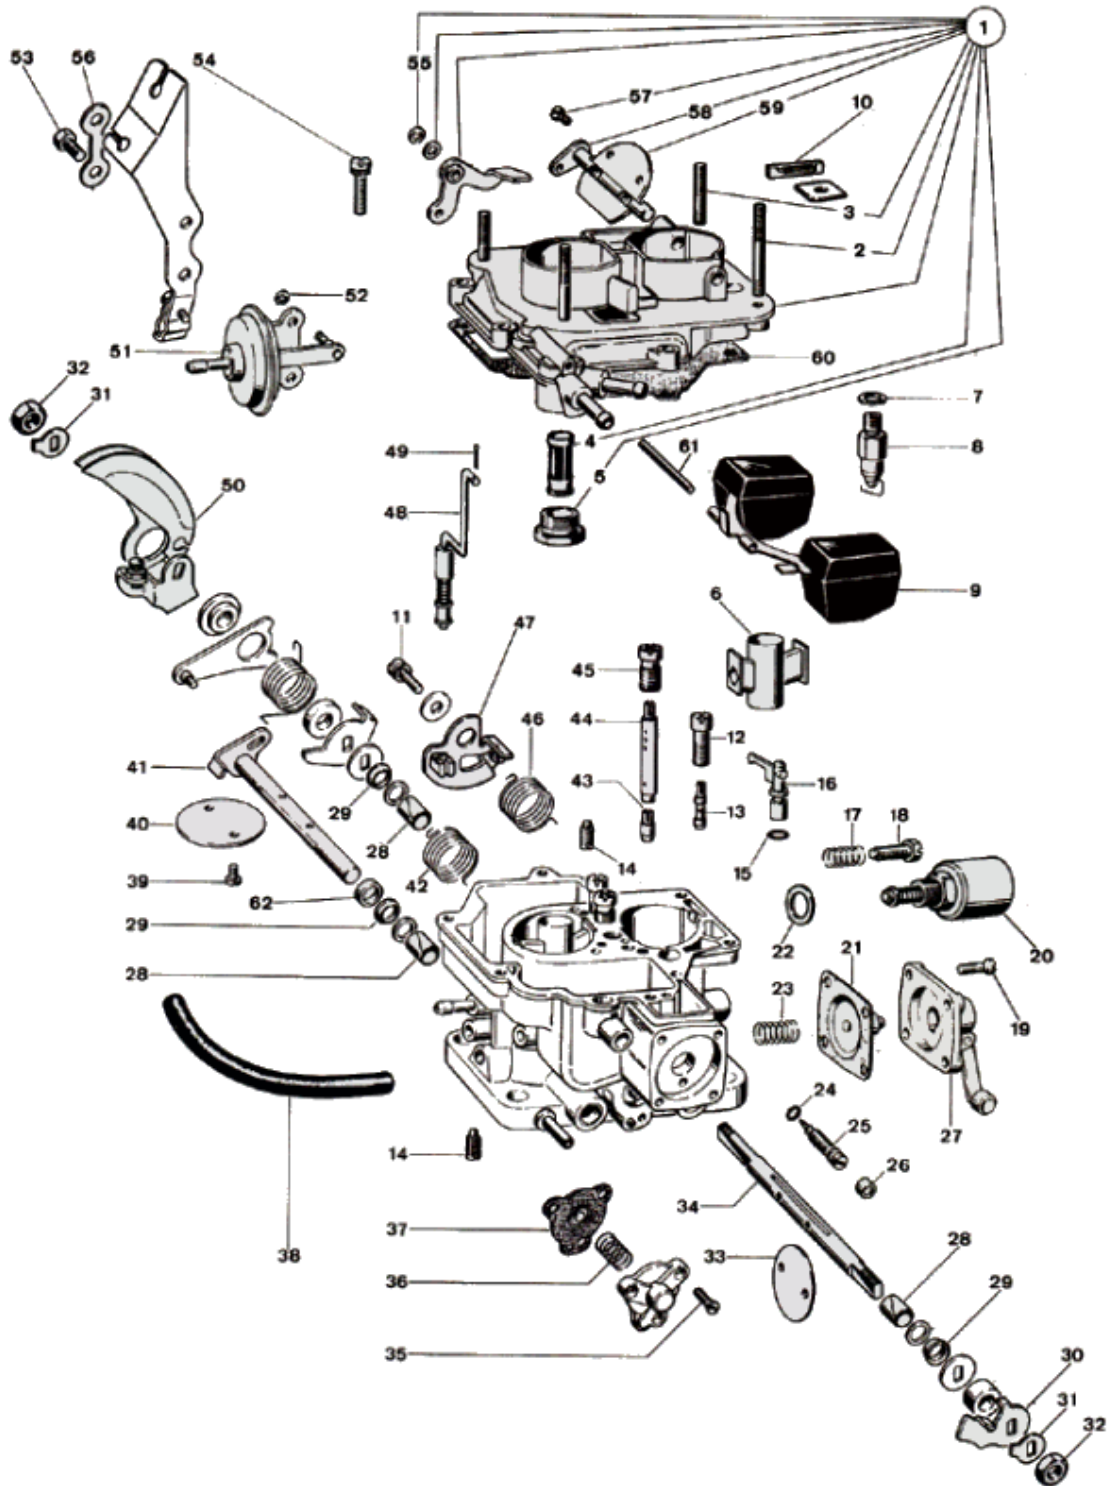

WEBER 32/34 DMTL - exploded view

<https://www.carbparts.eu>

Prices and product availability are subject to change

CarbDeal
Selling carburetor parts since 2005

WEBER 32/34 DMTL - Parts list

No	Part No	Price	Pcs	Description	No	Part No	Price	Pcs	Description
1	31716.475	€ 0		Carb Top Cover	34	10000.272	€ 0		Throttle Shaft
2	41705.095	€ 0		Stud	35	64565.002	€ 0		Screw
3	52000.036	€ 1.8		Stud	36	47600.244	€ 0		Spring
4	37022.002	€ 3.7		Fuel filter	37	47407.182	€ 0		Diaphragm
5	61002.018	€ 7.5		Fuel filter cover	38	61400.018	€ 0		Pneumatic pump connecting pipe
6	71115.400	€ 0		Auxiliary venturi	39	64520.027	€ 0.6		Screw
7	83102.070	€ 1.6		Needle Valve Gasket	40	64005.018	€ 15.4		Throttle Plate
8	79507.175	€ 21.9		Needle valve	41	10015.311	€ 0		Throttle shaft
9	41030.026	€ 73.9		Float	42	47610.091	€ 0		Spring
10	61070.002	€ 2.9		Dust Seal Plate	43	73405.110	€ 5.7		Main Jet
11	64700.012	€ 2.8		Fixing Screw	43	73405.110	€ 5.7		Main Jet
12	52570.004	€ 6.7		Idle jet holder	44	61450.225	€ 16.7		Emulsion Tube
13	74403.055	€ 2.9		Idle Jet	44	61450.222	€ 16.7		Emulsion tube
14	64595.013	€ 0		Screw	45	77501.200	€ 7.2		Air Correction Jet
15	41565.001	€ 0		Pump Jet O-Ring	45	77501.200	€ 7.2		Emulsion tube holder with Air corrector
16	76417.045	€ 12.4		Pump Jet	46	47610.058	€ 0		Spring For Choke Lever
17	47600.007	€ 2.2		Throttle Stop Screw Spring	47	45202.078	€ 0		Choke Lever
18	64625.012	€ 5.4		Throttle Stop Screw	48	61287.030	€ 0		Choke rod
19	64565.001	€ 0		Screw	49	32610.005	€ 1.4		Split Pin For Rod
20	61015.015	€ 0		Idle Cut Off Solenoid	50	45041.332	€ 0		Carb Lever
21	47407.050	€ 7.9		Pump Diaphragm	51	57804.121	€ 0		Auto Choke
22	41535.003	€ 1.7		Idle Cut Off Solenoid Gasket	52	10140.501	€ 1.6		Spring Ring
23	47600.107	€ 6.3		Pump Spring	53	64700.026	€ 0		Lever Fixing Screw
24	41565.010	€ 0		O-Ring	54	64700.005	€ 0.5		Carb Cover Fixing Screw
25	64750.052	€ 0		Idle mixture Screw	55	10140.502	€ 2.1		Spring Washer
26	61075.013	€ 6.2		Idle mixture tamper proof plug	56	55510.034	€ 0.4		Washer
27	32486.070	€ 0		Pump Cover	57	64525.003	€ 0		Choke plates fixing screw
28	52130.010	€ 3.3		Shaft Bushing	58	10015.271	€ 0		Choke shaft
29	41575.010	€ 3.1		Shaft seal	59	64010.033	€ 0		Choke plate
30	14850.177	€ 0		Cam	60		€ 0		
31	55520.002	€ 1		Tab Washer	61		€ 0		Float pin
32	34715.014	€ 1		Throttle Shaft Fixing Nut	62		€ 0		
33	64005.090	€ 15.4		Throttle valve					

<https://www.carbparts.eu>

Prices and product availability are subject to change