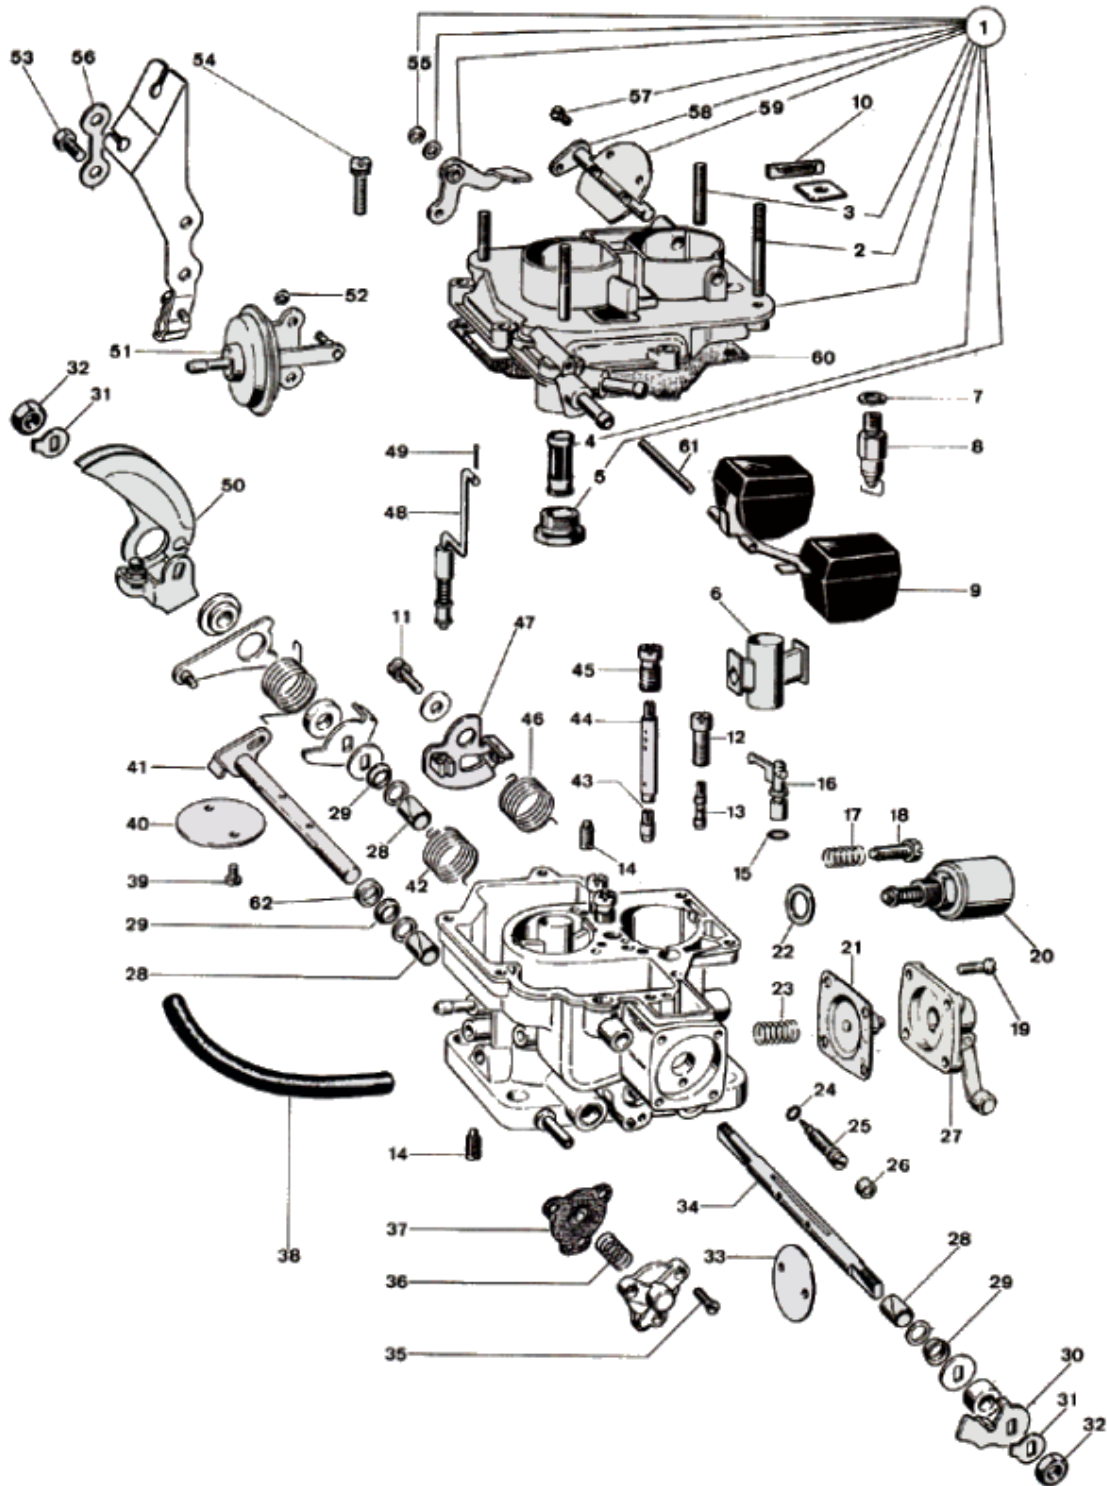

WEBER 32/34 DMTL - exploded view

<https://www.carbparts.eu>

Prices and product availability are subject to change

CarbDeal
Selling carburetor parts since 2005

WEBER 32/34 DMTL - Parts list

No	Part No	Price	Pcs	Description	No	Part No	Price	Pcs	Description
1	31716.475	£ 0		Carb Top Cover	34	10000.272	£ 0		Throttle Shaft
2	41705.095	£ 0		Stud	35	64565.002	£ 0		Screw
3	52000.036	£ 1.6		Stud	36	47600.244	£ 0		Spring
4	37022.002	£ 3.2		Fuel filter	37	47407.182	£ 0		Diaphragm
5	61002.018	£ 6.5		Fuel filter cover	38	61400.018	£ 0		Pneumatic pump connecting pipe
6	71115.400	£ 0		Auxiliary venturi	39	64520.027	£ 0.5		Screw
7	83102.070	£ 1.4		Needle Valve Gasket	40	64005.018	£ 13.3		Throttle Plate
8	79507.175	£ 19		Needle valve	41	10015.311	£ 0		Throttle shaft
9	41030.026	£ 64.2		Float	42	47610.091	£ 0		Spring
10	61070.002	£ 2.5		Dust Seal Plate	43	73405.110	£ 4.9		Main Jet
11	64700.012	£ 2.4		Fixing Screw	43	73405.110	£ 4.9		Main Jet
12	52570.004	£ 5.8		Idle jet holder	44	61450.225	£ 14.5		Emulsion Tube
13	74403.055	£ 2.5		Idle Jet	44	61450.222	£ 14.5		Emulsion tube
14	64595.013	£ 0		Screw	45	77501.200	£ 6.2		Air Correction Jet
15	41565.001	£ 0		Pump Jet O-Ring	45	77501.200	£ 6.2		Emulsion tube holder with Air corrector
16	76417.045	£ 10.7		Pump Jet	46	47610.058	£ 0		Spring For Choke Lever
17	47600.007	£ 1.9		Throttle Stop Screw Spring	47	45202.078	£ 0		Choke Lever
18	64625.012	£ 4.7		Throttle Stop Screw	48	61287.030	£ 0		Choke rod
19	64565.001	£ 0		Screw	49	32610.005	£ 1.2		Split Pin For Rod
20	61015.015	£ 0		Idle Cut Off Solenoid	50	45041.332	£ 0		Carb Lever
21	47407.050	£ 6.9		Pump Diaphragm	51	57804.121	£ 0		Auto Choke
22	41535.003	£ 1.5		Idle Cut Off Solenoid Gasket	52	10140.501	£ 1.4		Spring Ring
23	47600.107	£ 5.4		Pump Spring	53	64700.026	£ 0		Lever Fixing Screw
24	41565.010	£ 0		O-Ring	54	64700.005	£ 0.4		Carb Cover Fixing Screw
25	64750.052	£ 0		Idle mixture Screw	55	10140.502	£ 1.8		Spring Washer
26	61075.013	£ 5.4		Idle mixture tamper proof plug	56	55510.034	£ 0.4		Washer
27	32486.070	£ 0		Pump Cover	57	64525.003	£ 0		Choke plates fixing screw
28	52130.010	£ 2.8		Shaft Bushing	58	10015.271	£ 0		Choke shaft
29	41575.010	£ 2.7		Shaft seal	59	64010.033	£ 0		Choke plate
30	14850.177	£ 0		Cam	60		£ 0		
31	55520.002	£ 0.9		Tab Washer	61		£ 0		Float pin
32	34715.014	£ 0.9		Throttle Shaft Fixing Nut	62		£ 0		
33	64005.090	£ 13.3		Throttle valve					