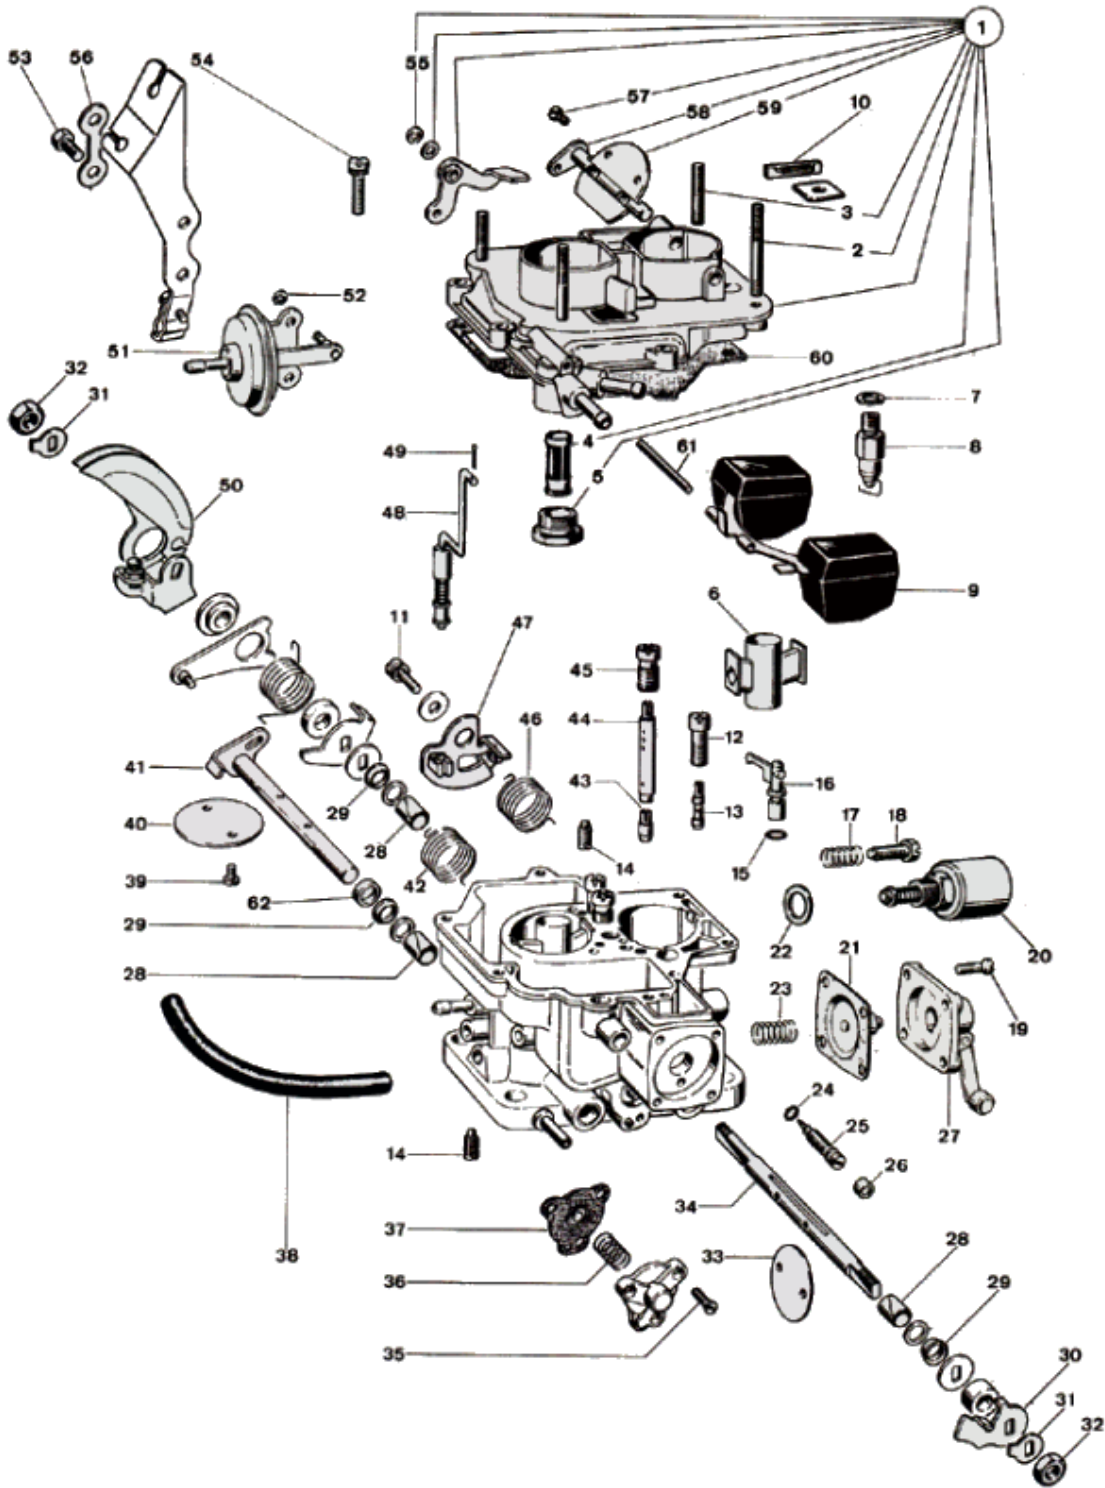

WEBER 32/34 DMTL - exploded view

<https://www.carbparts.eu>

Prices and product availability are subject to change

CarbDeal

Selling carburetor parts since 2005

WEBER 32/34 DMTL - Parts list

No	Part No	Price	Pcs	Description	No	Part No	Price	Pcs	Description
1	31716.475	$ 0		Carb Top Cover	34	10000.272	$ 0		Throttle Shaft
2	41705.095	$ 0		Stud	35	64565.002	$ 0		Screw
3	52000.036	$ 1.9		Stud	36	47600.244	$ 0		Spring
4	37022.002	$ 5.2		Fuel filter	37	47407.182	$ 0		Diaphragm
5	61002.018	$ 9		Fuel filter cover	38	61400.018	$ 0		Pneumatic pump connecting pipe
6	71115.400	$ 0		Auxiliary venturi	39	64520.027	$ 0.6		Screw
7	83102.070	$ 1.1		Needle Valve Gasket	40	64005.018	$ 16		Throttle Plate
8	79507.175	$ 14.4		Needle valve	41	10015.311	$ 0		Throttle shaft
9	41030.026	$ 48.6		Float	42	47610.091	$ 0		Spring
10	61070.002	$ 3		Dust Seal Plate	43	73405.110	$ 3.7		Main Jet
11	64700.012	$ 1.8		Fixing Screw	43	73405.110	$ 3.7		Main Jet
12	52570.004	$ 8		Idle jet holder	44	61450.225	$ 17.4		Emulsion Tube
13	74403.055	$ 3		Idle Jet	44	61450.222	$ 17.4		Emulsion tube
14	64595.013	$ 0		Screw	45	77501.200	$ 4.7		Air Correction Jet
15	41565.001	$ 0		Pump Jet O-Ring	45	77501.200	$ 4.7		Emulsion tube holder with Air corrector
16	76417.045	$ 12.9		Pump Jet	46	47610.058	$ 0		Spring For Choke Lever
17	47600.007	$ 2.3		Throttle Stop Screw Spring	47	45202.078	$ 0		Choke Lever
18	64625.012	$ 6.5		Throttle Stop Screw	48	61287.030	$ 0		Choke rod
19	64565.001	$ 0		Screw	49	32610.005	$ 0.9		Split Pin For Rod
20	61015.015	$ 0		Idle Cut Off Solenoid	50	45041.332	$ 0		Carb Lever
21	47407.050	$ 0		Pump Diaphragm	51	57804.121	$ 0		Auto Choke
22	41535.003	$ 1.1		Idle Cut Off Solenoid Gasket	52	10140.501	$ 1		Spring Ring
23	47600.107	$ 7.5		Pump Spring	53	64700.026	$ 0		Lever Fixing Screw
24	41565.010	$ 0		O-Ring	54	64700.005	$ 0		Carb Cover Fixing Screw
25	64750.052	$ 0		Idle mixture Screw	55	10140.502	$ 1.4		Spring Washer
26	61075.013	$ 4		Idle mixture tamper proof plug	56	55510.034	$ 0.4		Washer
27	32486.070	$ 0		Pump Cover	57	64525.003	$ 0		Choke plates fixing screw
28	52130.010	$ 3.7		Shaft Bushing	58	10015.271	$ 0		Choke shaft
29	41575.010	$ 3.2		Shaft seal	59	64010.033	$ 0		Choke plate
30	14850.177	$ 0		Cam	60		$ 0		
31	55520.002	$ 1		Tab Washer	61		$ 0		Float pin
32	34715.014	$ 1		Throttle Shaft Fixing Nut	62		$ 0		
33	64005.090	$ 16		Throttle valve					

<https://www.carbparts.eu>

Prices and product availability are subject to change