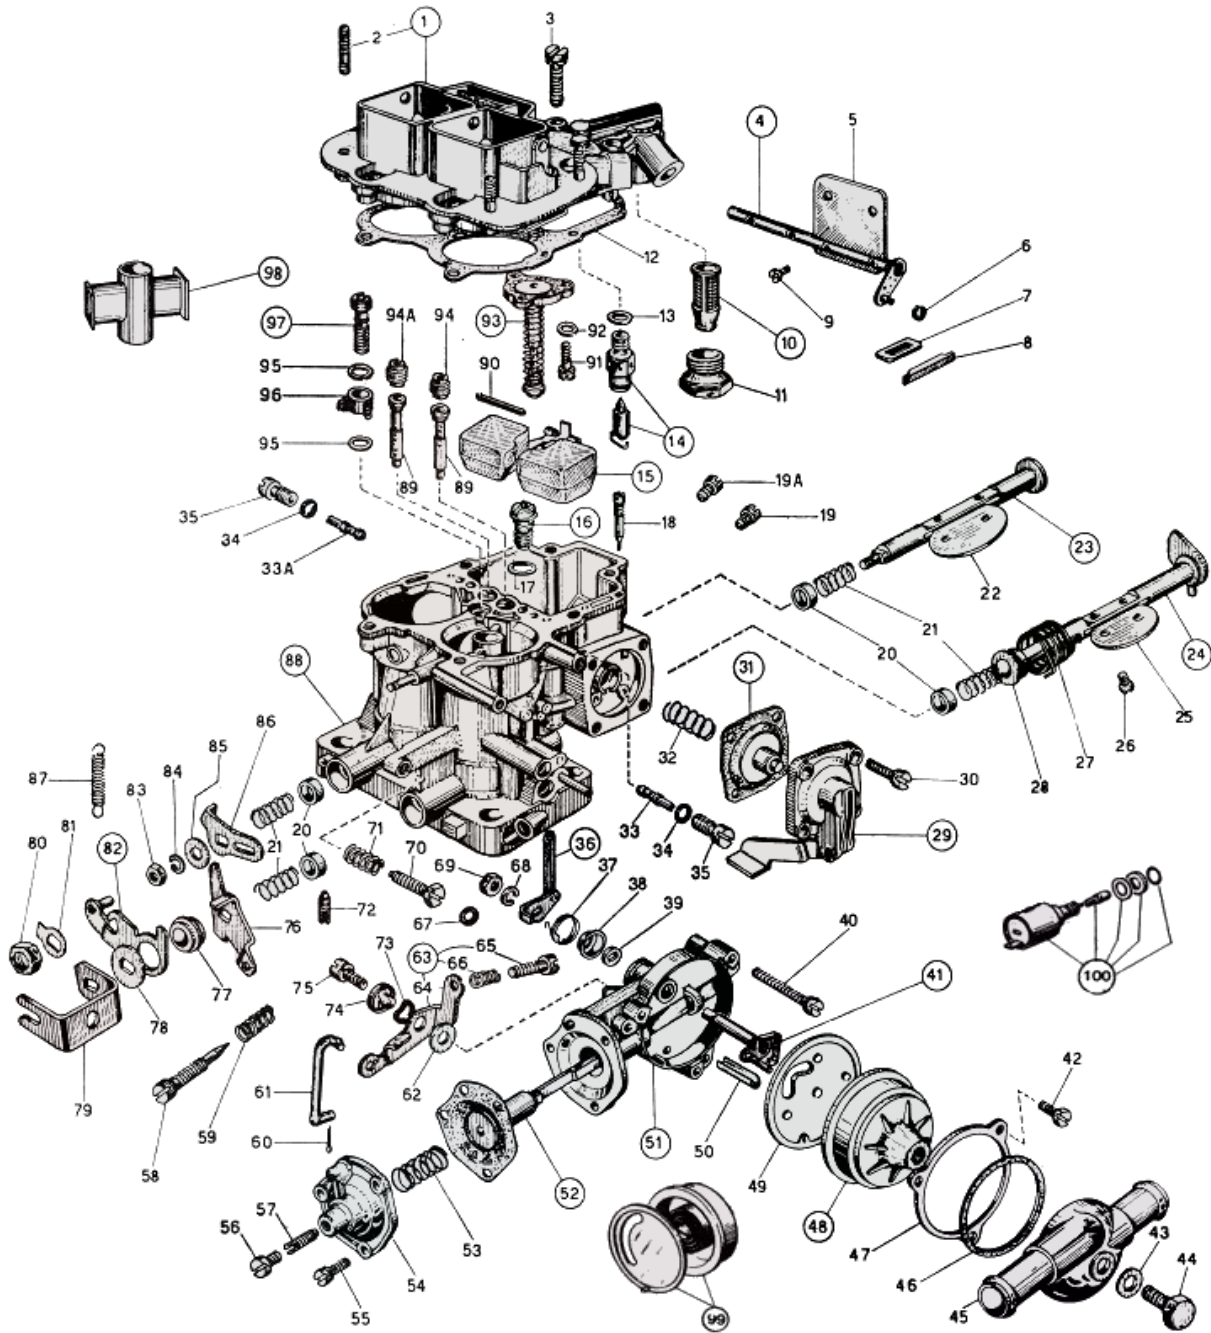

WEBER 32/36 DGAV/DGEV

Exploded view

<https://www.carbparts.eu>

Prices and product availability are subject to change

WEBER 32/36 DGAV/DGEV

List of parts

No	Part No	Price	Pcs	Description
1	31716.166	\$ 0	1	Carburetor Cover Assy.
2	64955.002	\$ 8.2	4	Stud Bolt
3	64700.001	\$ 0.6	6	Carb Cover Fixing Screw
4	10020.221	\$ 15.2	1	Choke Shaft & Lever Assy.
5	64010.007	\$ 11.9	2	Starting Throttle Valve
6	10140.501	\$ 1.7	1	Spring Ring
7	52135.018	\$ 3.3	1	Dust Seal Plate
8	61070.002	\$ 3.3	1	Dust Seal Plug
9	64525.003	\$ 0	4	Choke Plate Fixing Screw
10	37022.010	\$ 5.7	1	Strainer Assy.
11	61002.018	\$ 11.9	1	Strainer Inspection Plug
12	41705.035	\$ 4	1	Carb Cover Gasket
13	83102.070	\$ 0.3	1	Needle Valve Gasket
14	79519	\$ 0	1	Needle Valve Assy.
15	41030.019	\$ 50	1	Float Assy.
16	64235.016	\$ 19.8	1	Full Power Needle Valve Assy.
17	41530.013	\$ 0	1	Power Valve Gasket
18	64900.001	\$ 11.9	1	Pump Discharge Blanking Needle
19	73801	\$ 4.2	1	Primary Main Jet
19A	73801	\$ 4.2	1	Secondary Main Jet
20	12750.085	\$ 4.1	4	Shaft Retaining Bushing
21	47600.027	\$ 5.2	4	Bushing Retaining Spring
22	64005.034	\$ 17.4	1	Secondary Throttle Valve
23A	10016.477	\$ 0	1	Secondary Shaft Oversized
23	10015.492	\$ 0	1	Secondary Shaft
24	10015.493	\$ 0	1	Primary Shaft
25	64005.090	\$ 17.4	1	Primary Throttle Valve
26	64520.023	\$ 0.7	4	throttle Plate Fixing Screw
27	47610.079	\$ 5.4	1	Shaft Return Spring
28	12765.047	\$ 0	1	Spacer
29	32486.076	\$ 0	1	Accelerator Pump Cover Assy.
30	64700.006	\$ 0	4	Pump Cover Fixing Screw
31	47407.249	\$ 11.9	1	Accelerator Pump Diaphragm Assy.
32	47600.092	\$ 0	1	Pump Loading Spring
33A	74403	\$ 4	1	Secondary Idle Jet
33	74403	\$ 4	1	Primary Idle Jet
34	41565.002	\$ 0.4	2	Gasket For Idling Jet Holder
35	52570.006	\$ 7	2	Idling Jet Holder
36	45034.090	\$ 17	1	Choke Control Lever Assy.
37	47610.008	\$ 12.7	1	Spring For Fast Idle Cam
38	58000.018	\$ 12.7	1	Spring Retaining Cover
39	55555.029	\$ 8.3	1	Washer For Shaft
40	64700.008	\$ 6.1	3	Choke Fixing Screw
41	10085.033	\$ 17	1	Auto Chok Shaft & Lever Assy.
42	64615.005	\$ 0	3	Plate Screw
43	41530.002	\$ 1.9	1	Washer For Water Cover Fixing Screw
44	64610.014	\$ 7.2	1	Water Cover Fixing Screw
45	32444.005	\$ 61.6	1	Auto Choke Water Chamber
46	41555.001	\$ 0.4	1	Water Chamber Seal Gasket
47	52135.006	\$ 5.9	1	Thermostat Assy. Locking Ring
48	57804.139	\$ 87.5	1	Auto Choke Thermostat Assy.
48A	57804.333	\$ 87.5	1	Electric Choke Assy.
49	41640.005	\$ 3.3	1	Gasket For Auto Choke Body