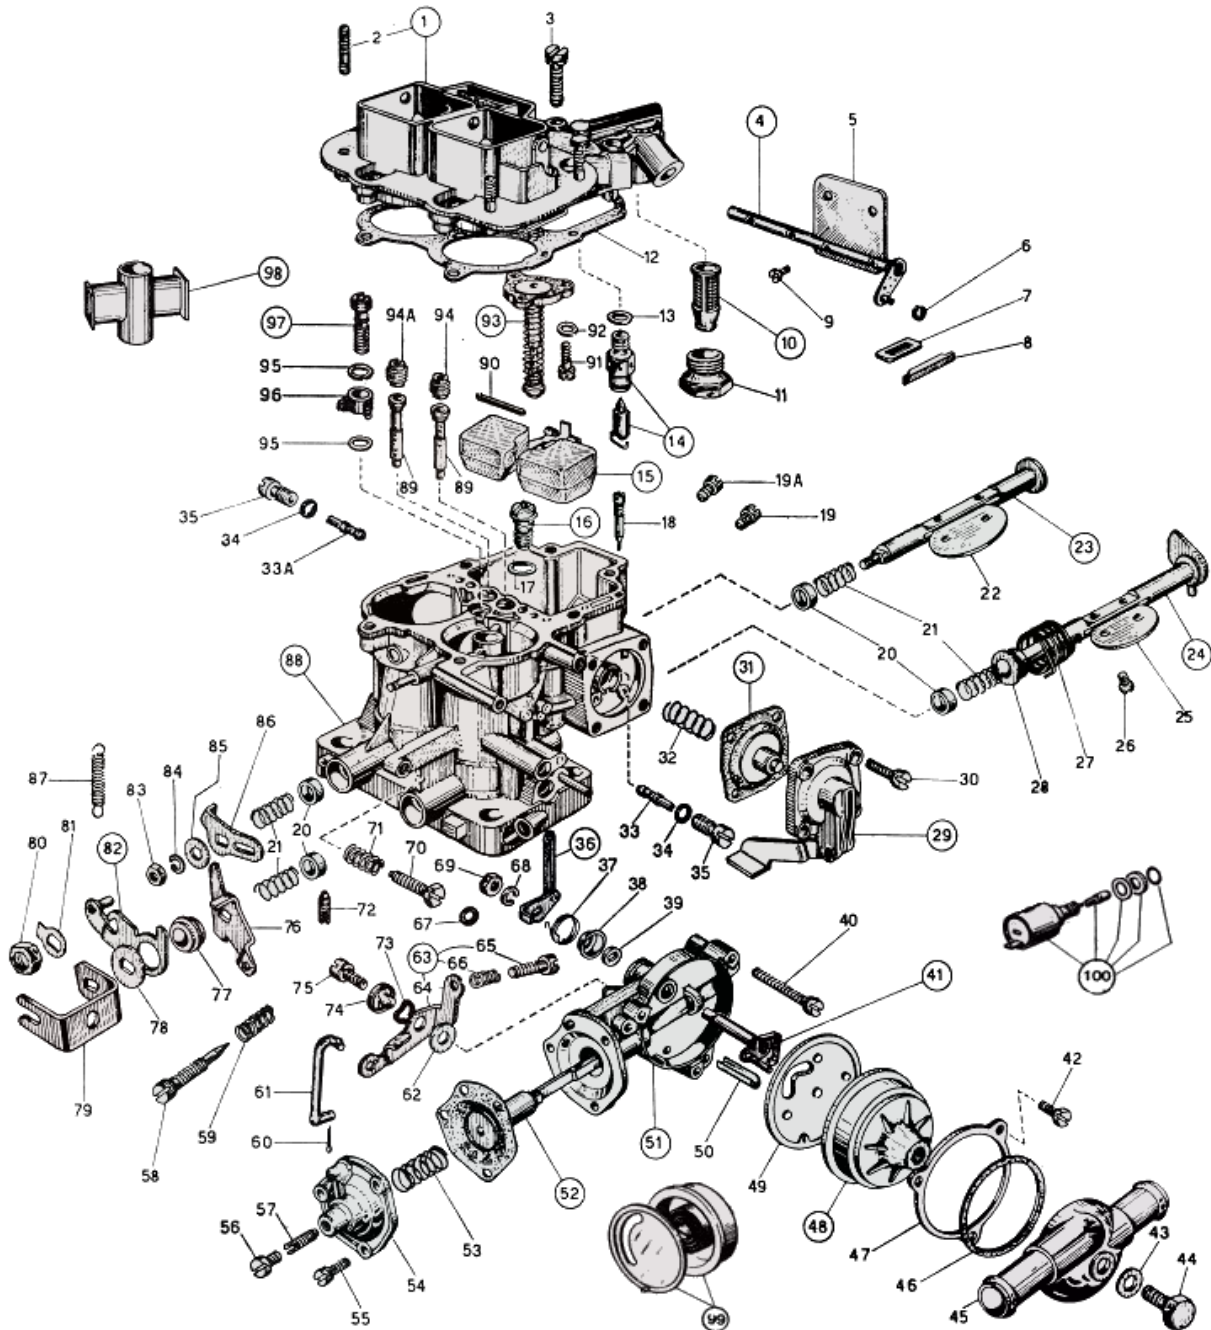

WEBER 32/36 DGAV/DGEV

Exploded view

<https://www.carbparts.eu>

Los precios y la disponibilidad de los productos están sujetos a cambios

WEBER 32/36 DGAV/DGEV

Lista de partes

No	Parte No	Precio	Pcs	Descripción
1	31716.166	-	1	Carburetor Cover Assy.
2	64955.002	\$ 8.2	4	Stud Bolt
3	64700.001	-	6	Carb Cover Fixing Screw
4	10020.221	\$ 30.4	1	Choke Shaft & Lever Assy.
5	64010.007	\$ 11.9	2	Starting Throttle Valve
6	10140.501	\$ 1.7	1	Spring Ring
7	52135.018	\$ 3.2	1	Dust Seal Plate
8	61070.002	\$ 3.2	1	Dust Seal Plug
9	64525.003	-	4	Choke Plate Fixing Screw
10	37022.010	\$ 5.6	1	Strainer Assy.
11	61002.018	\$ 11.9	1	Strainer Inspection Plug
12	41705.035	\$ 4	1	Carb Cover Gasket
13	83102.070	-	1	Needle Valve Gasket
14	79519	-	1	Needle Valve Assy.
15	41030.019	\$ 49.1	1	Float Assy.
16	64235.016	\$ 19.8	1	Full Power Needle Valve Assy.
17	41530.013	-	1	Power Valve Gasket
18	64900.001	\$ 11.9	1	Pump Discharge Blanking Needle
19	73801	\$ 4.2	1	Primary Main Jet
19A	73801	\$ 4.2	1	Secondary Main Jet
20	12750.085	\$ 4.1	4	Shaft Retaining Bushing
21	47600.027	\$ 5.2	4	Bushing Retaining Spring
22	64005.034	\$ 17.1	1	Secondary Throttle Valve
23	10015.492	-	1	Secondary Shaft
23A	10016.477	-	1	Secondary Shaft Oversized
24	10015.493	-	1	Primary Shaft
25	64005.090	\$ 17.1	1	Primary Throttle Valve
26	64520.023	-	4	throttle Plate Fixing Screw
27	47610.079	\$ 5.4	1	Shaft Return Spring
28	12765.047	-	1	Spacer
29	32486.076	-	1	Accelerator Pump Cover Assy.
30	64700.006	-	4	Pump Cover Fixing Screw
31	47407.249	\$ 11.9	1	Accelerator Pump Diaphragm Assy.
32	47600.092	-	1	Pump Loading Spring
33	74403	\$ 4	1	Primary Idle Jet
33A	74403	\$ 4	1	Secondary Idle Jet
34	41565.002	-	2	Gasket For Idling Jet Holder
35	52570.006	\$ 6.9	2	Idling Jet Holder
36	45034.090	\$ 16.7	1	Choke Control Lever Assy.
37	47610.008	\$ 12.4	1	Spring For Fast Idle Cam
38	58000.018	\$ 12.4	1	Spring Retaining Cover
39	55555.029	\$ 8.1	1	Washer For Shaft
40	64700.008	\$ 6.1	3	Choke Fixing Screw
41	10085.033	\$ 16.7	1	Auto Chok Shaft & Lever Assy.
42	64615.005	-	3	Plate Screw
43	41530.002	\$ 1.9	1	Washer For Water Cover Fixing Screw
44	64610.014	\$ 7.2	1	Water Cover Fixing Screw
45	32444.005	\$ 61.8	1	Auto Choke Water Chamber
46	41555.001	-	1	Water Chamber Seal Gasket
47	52135.006	\$ 5.9	1	Thermostat Assy. Locking Ring
48A	57804.333	\$ 87.8	1	Electric Choke Assy.
48	57804.139	\$ 87.8	1	Auto Choke Thermostat Assy.
49	41640.005	\$ 3.2	1	Gasket For Auto Choke Body