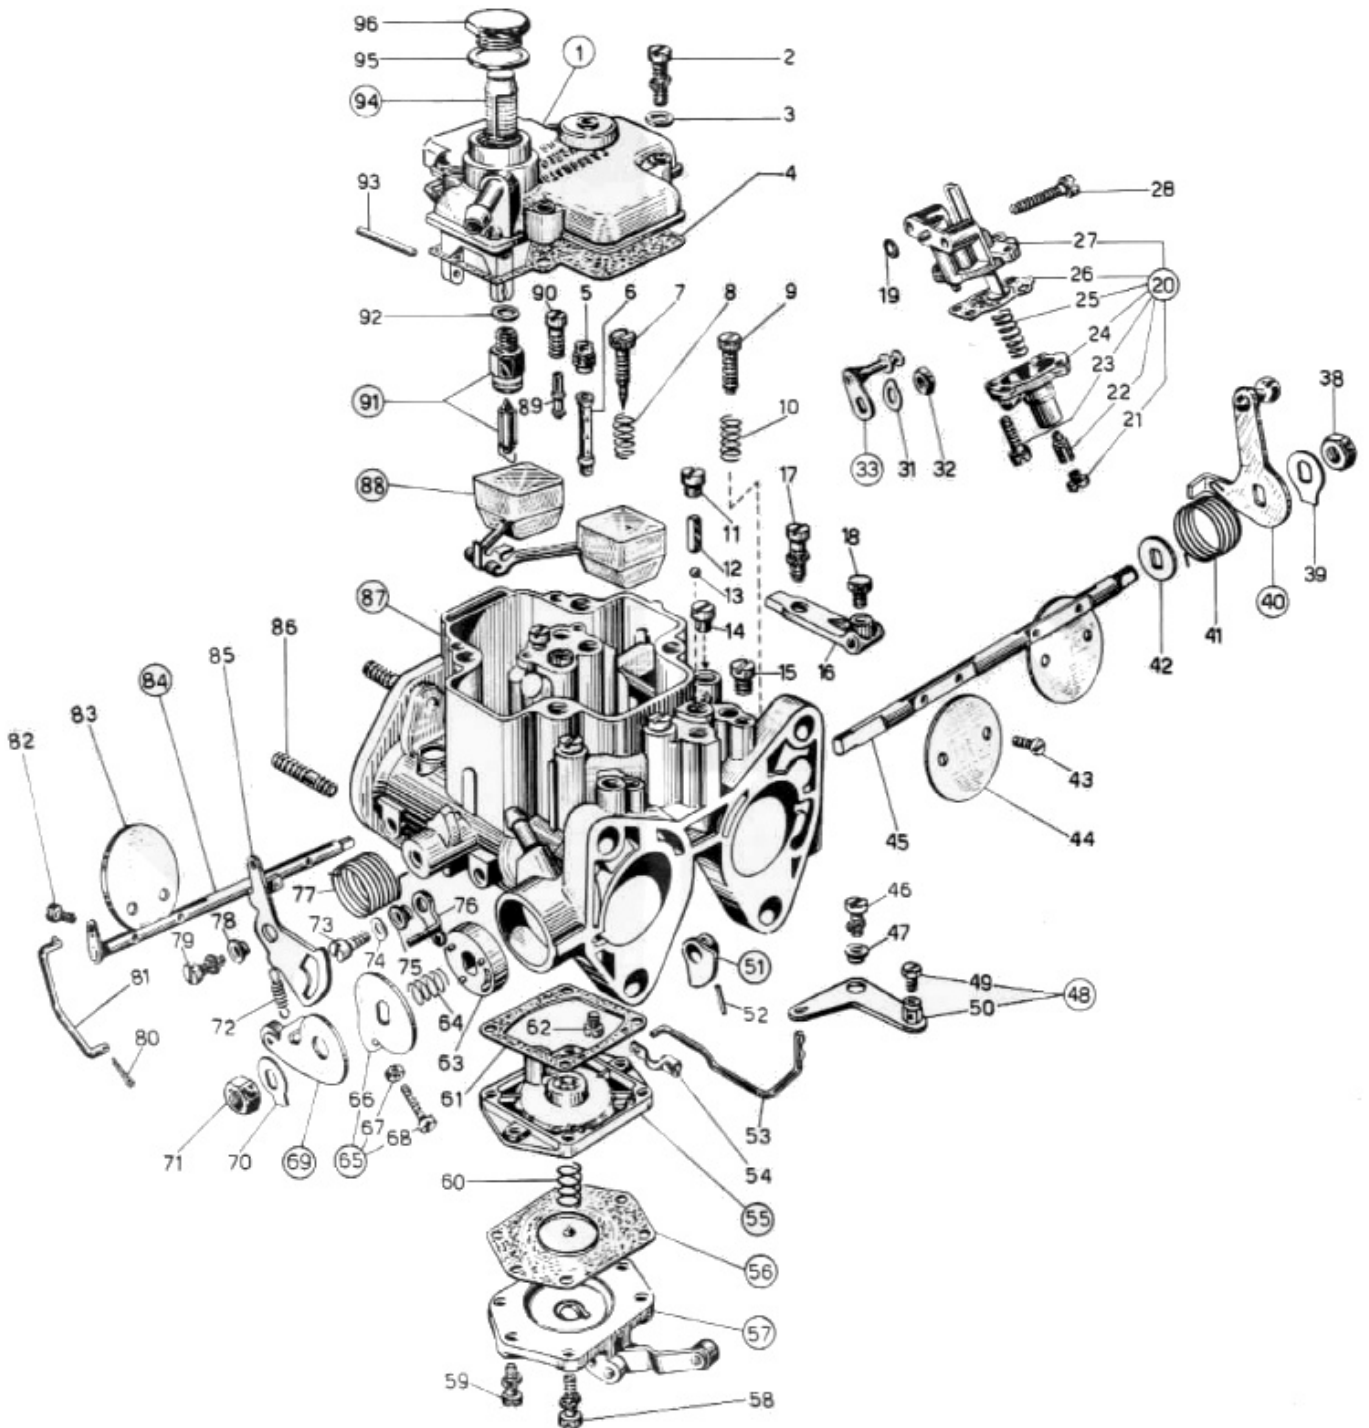

WEBER 32 DCOF 2 - exploded view

<https://www.carbparts.eu>

Prices and product availability are subject to change

CarbDeal
Selling carburetor parts since 2005

WEBER 32 DCOF 2 - Parts list

No	Part No	Price	Pcs	Description	No	Part No	Price	Pcs	Description
S	41360.001	$ 2.6	2	Air bleed jet	51	14852.004	$ 0	1	Pump Cam
1	31736.005	$ 0	1	Carburetor top cover	52	58445.001	$ 0.5	1	Fixing Pin
2	64700.005	$ 0.6	4	Top Cover Fixing Screw	53	61280.039	$ 0	1	Tirammo comando avviamento
3	55510.034	$ 0.5	4	Spring Washer	54	47670.002	$ 5.9	1	Compression Spring
4	41705.030	$ 0	1	Carburetor Cover Gasket	55	39174.009	$ 0	1	Flangia pompa
5		$ 0	1		56	47407.039	$ 0	1	Pump diaphragm
6	61440.515	$ 0	2	Emulsion Tube	57	32486.025	$ 0	1	Accelerator Pump Cover
7	64750.001	$ 3	1	Idle Mixture Screw	58	64700.019	$ 0	4	Pump Cover Screw
8	47600.007	$ 2.6	1	Idle Mixture Screw Spring	59	64700.004	$ 2.4	2	Pump Cover Screw
9	64590.002	$ 10.9	1	Throttle Stop Screw	60	47600.107	$ 7.5	1	Pump Spring
10	47600.007	$ 2.6	1	Idle Mixture Screw Spring	61	41640.019	$ 6.5	1	Guarnizione per flangia pompa
11	61015.006	$ 3.9	2	Pump Demand Valve Cover	62	41120.001	$ 3.2	2	Main jet
12	52730.001	$ 3.9	2	Pump Valve Weight	63	50002.004	$ 0	1	Shaft Bushing
13	58300.001	$ 1	2	Pump Valve Ball	64	47600.027	$ 0	1	Bush retaining spring
14	61015.006	$ 3.9	2	Pump Demand Valve Cover	65	45082.007	$ 0	1	Leva registro minimo veloce comprendente
15	61015.004	$ 8.3	1	Inspection Screw	66	45080.012	$ 0	1	— Throttle Lever
16	58700.022	$ 0	1	Choke Cable Bracket	67	34705.002	$ 0	1	— Cold Start Nut
17	64700.003	$ 0	1	Lever Fixing Screw	68	64520.028	$ 0	1	Throttles adjusting screw
18	64605.017	$ 2.1	1	Choke Cable Clamp	69	45082.006	$ 0	1	Fast idling loose lever
19	41565.008	$ 0.9	1	O ring	70	55520.003	$ 0	1	Shaft Lock Tab
20	57804.021	$ 0	1	Dispositivo di sgolfamento comprendente	71	34710.003	$ 1.2	1	Throttle Spindle Nut
21	61015.003	$ 0	1	— Tappo	72	47605.006	$ 0	1	Spindle return spring
22	64595.005	$ 0	1	— Diaphragm adjusting screw	73	64520.029	$ 0	1	Fixing Screw
23	64700.004	$ 2.4	3	Pump Cover Screw	74	55530.008	$ 4.3	1	Spring Ring
24	32384.009	$ 0	1	— Coperchio scatola	75	12775.010	$ 10.4	1	Bushing For Lever
25	47600.070	$ 0	1	— Diaphragm loading spring	76	45032.104	$ 0	1	Choke Lever
26	47407.040	$ 35	1	— Membrana completa	77	47610.003	$ 5.9	1	Choke lever return spring
27	57804.022	$ 0	1	— Scatola con boccola	78	12775.010	$ 10.4	1	Bushing For Lever
28	64700.010	$ 0	2	Fixing Screw	79	64700.012	$ 3.3	1	Lever Fixing Screw
31	55530.008	$ 4.3	1	Spring Ring	80	32610.006	$ 0	1	— Spilt pin
32	34715.006	$ 0	1	Nut	81	61280.040	$ 0	1	Tie rod
33	45027.084	$ 0	1	Lever	82	64525.003	$ 0	4	Choke plate fixing screw
38	34715.014	$ 1.2	1	Throttle Spindle Nut	83	64005.012	$ 0	2	Choke throttle valve
39	55520.002	$ 1.2	1	Shaft Lock Tab	84	10020.217	$ 0	1	Choke shaft
40	45034.029	$ 31	1	Throttles control lever	85	45200.033	$ 0	1	Lever
41	47610.071	$ 4.5	1	Throttle Return Spring	86	64955.104	$ 0	4	Stud
42	55555.019	$ 1.7	1	Shaft Spacer	87		$ 0	1	Carburetor body
43	64520.024	$ 0	4	Throttle Plate Screw	88	41030.006	$ 0	1	Float
44	64005.092	$ 0	2	Throttle Valve	89	41160.003	$ 3	2	Idle jet
45	10006.409	$ 0	1	Primary Throttle Shaft - Oversized	90	52570.003	$ 17.6	2	Idle Jet Holder
45	10005.411	$ 0	1	Throttle Shaft	91	64240.008	$ 0	1	Float valve
46	64700.012	$ 3.3	1	Lever Fixing Screw	92	41535.015	$ 0	1	Needle valve gasket
47	12775.010	$ 10.4	1	Bushing For Lever	93	52000.015	$ 2.1	1	Float pivot
48	45095.022	$ 0	1	Leva a squadra comprendente	94	37022.002	$ 4.4	1	Filter element
49	64615.004	$ 0	1	- Screw securing wire	95	41530.024	$ 0.3	1	Fuel Filter Gasket
50	45096.021	$ 0	1	— Leva a squadra	96	61002.010	$ 7.4	1	Fuel Filter Cover

<https://www.carbparts.eu>

Prices and product availability are subject to change