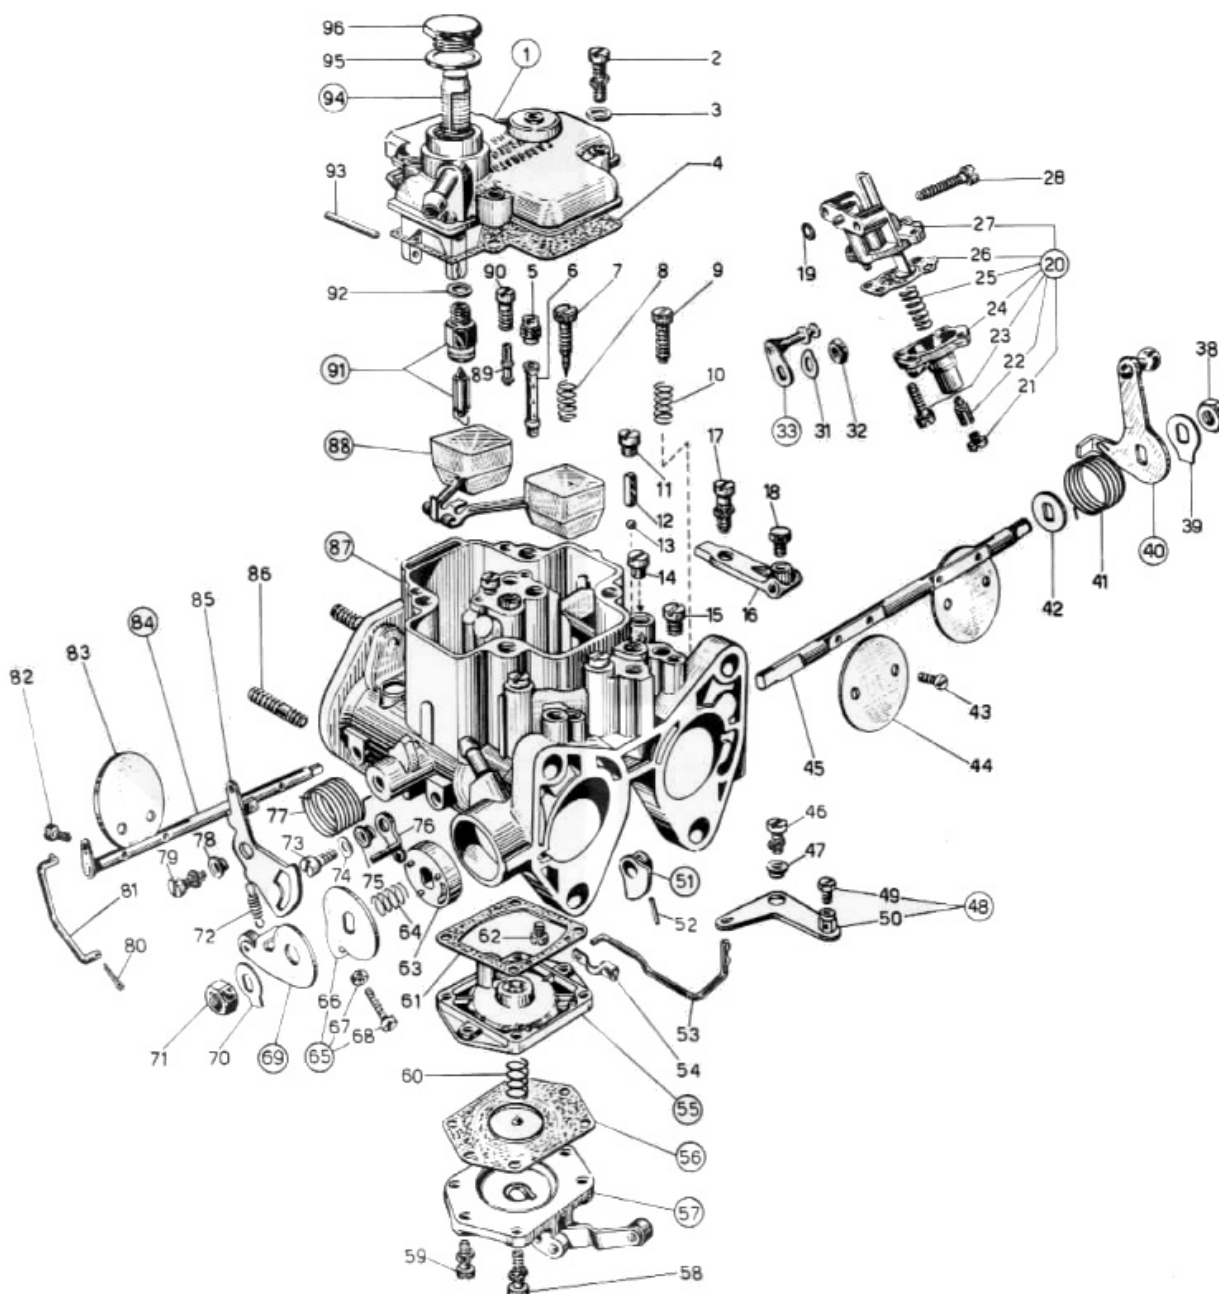

WEBER 32 DCOF 2

Exploded view

<https://www.carbparts.eu>

Los precios y la disponibilidad de los productos están sujetos a cambios

WEBER 32 DCOF 2

Lista de partes

No	Parte No	Precio	Pcs	Descripción
S	41360.001	\$ 3.3	2	Air bleed jet
1	31736.005	-	1	Carburetor top cover
2	64700.005	-	4	Top Cover Fixing Screw
3	55510.034	-	4	Spring Washer
4	41705.030	-	1	Carburettor Cover Gasket
5		-	1	
6	61440.515	-	2	Emulsion Tube
7	64750.001	\$ 3.8	1	Idle Mixture Screw
8	47600.007	\$ 2.5	1	Idle Mixture Screw Spring
9	64590.002	\$ 2.1	1	Throttle Stop Screw
10	47600.007	\$ 2.5	1	Idle Mixture Screw Spring
11	61015.006	\$ 4.9	2	Pump Demand Valve Cover
12	52730.001	\$ 4.9	2	Pump Valve Weight
13	58300.001	\$ 1.2	2	Pump Valve Ball
14	61015.006	\$ 4.9	2	Pump Demand Valve Cover
15	61015.004	\$ 7.7	1	Inspection Screw
16	58700.022	-	1	Choke Cable Bracket
17	64700.003	-	1	Lever Fixing Screw
18	64605.017	\$ 1.7	1	Choke Cable Clamp
19	41565.008	-	1	O ring
20	57804.021	-	1	Dispositivo di sgolfamento comprendente
21	61015.003	-	1	— Tappo
22	64595.005	-	1	— Diaphragm adjusting screw
23	64700.004	\$ 3	3	Pump Cover Screw
24	32384.009	-	1	— Coperchio scatola
25	47600.070	-	1	— Diaphragm loading spring
26	47407.040	\$ 32.7	1	— Membrana completa
27	57804.022	-	1	— Scatola con boccola
28	64700.010	-	2	Fixing Screw
31	55530.008	\$ 4	1	Spring Ring
32	34715.006	-	1	Nut
33	45027.084	-	1	Lever
38	34715.014	\$ 1.1	1	Throttle Spindle Nut
39	55520.002	\$ 1.1	1	Shaft Lock Tab
40	45034.029	\$ 29	1	Throttles control lever
41	47610.071	\$ 4.3	1	Throttle Return Spring
42	55555.019	\$ 1.6	1	Shaft Spacer
43	64520.024	-	4	Throttle Plate Screw
44	64005.092	-	2	Throttle Valve
45	10006.409	-	1	Primary Throttle Shaft - Oversized
45	10005.411	-	1	Throttle Shaft
46	64700.012	\$ 3.1	1	Lever Fixing Screw
47	12775.010	\$ 9.8	1	Bushing For Lever
48	45095.022	-	1	Leva a squadra comprendente
49	64615.004	-	1	- Screw securing wire
50	45096.021	-	1	— Leva a squadra