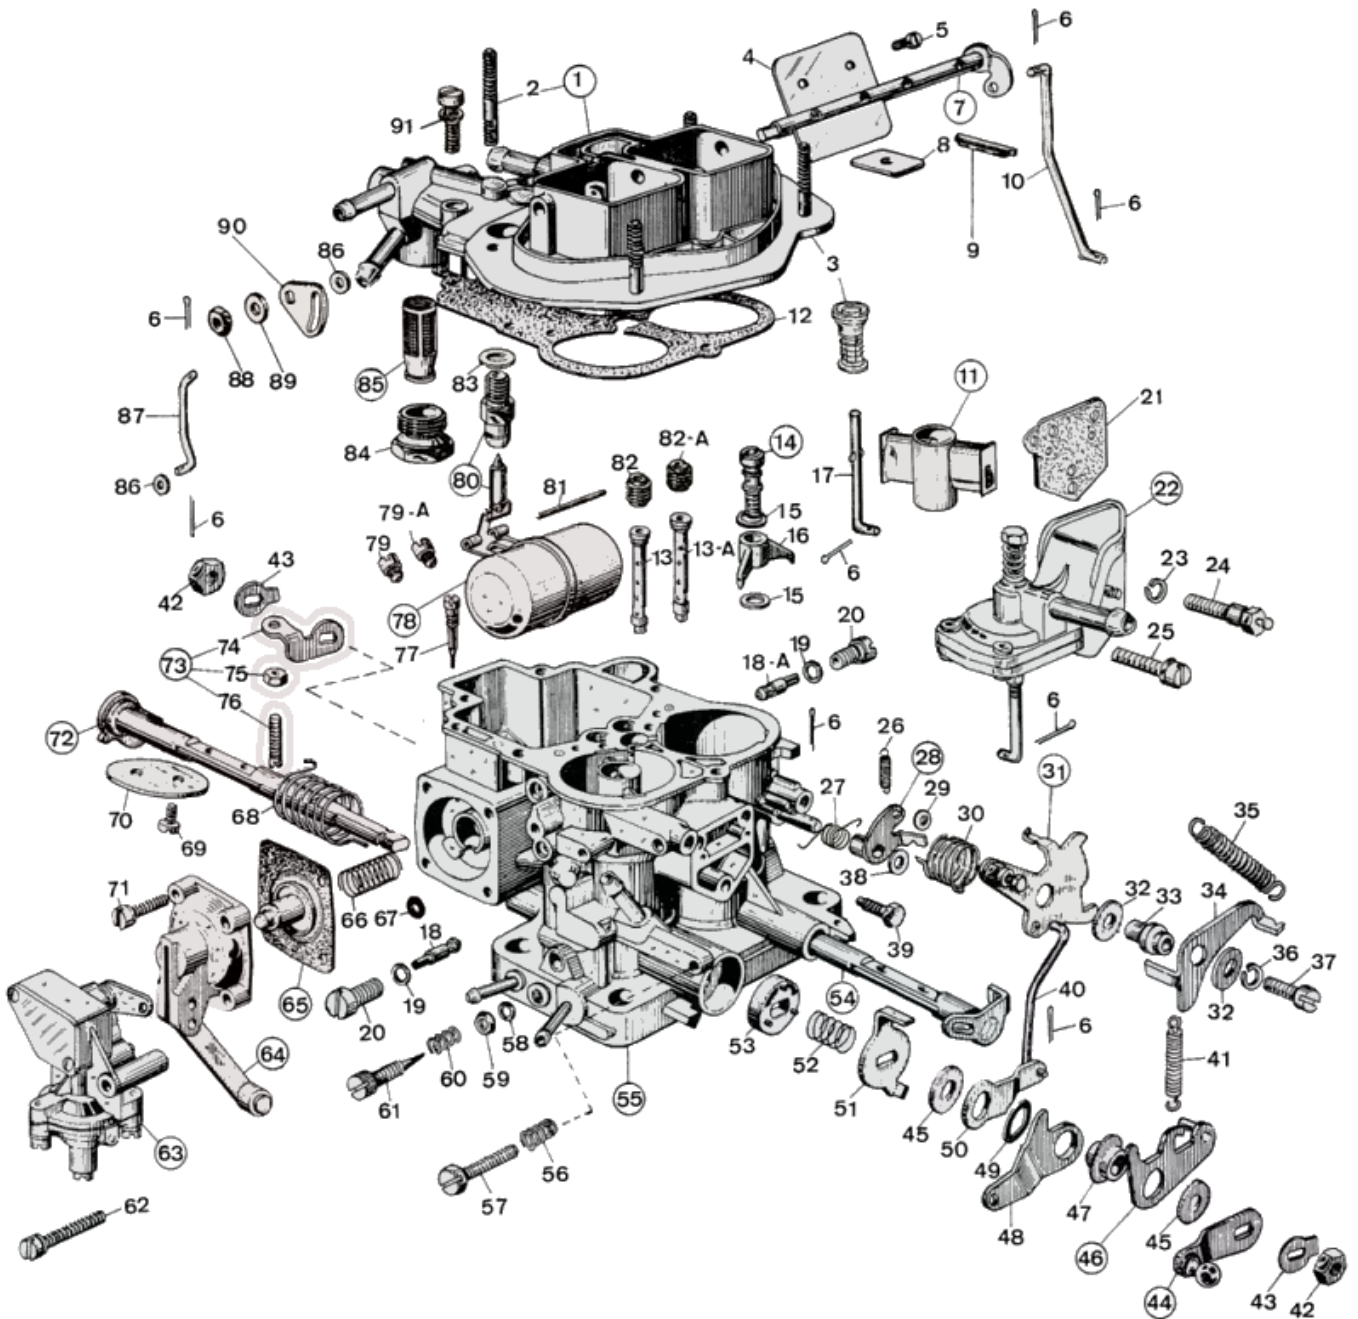

WEBER 32 DMSA - exploded view

<https://www.carbparts.eu>

Prices and product availability are subject to change

CarbDeal

Selling carburetor parts since 2005

WEBER 32 DMSA - Parts list

No	Part No	Price	Pcs	Description	No	Part No	Price	Pcs	Description
1	31716.209	\$ 0	1	Carburetor cover Assy, including:	48	45332.147	\$ 0	1	Leva allentata comando ammortizzatore
2	64955.007	\$ 7.6	4	Inspection cover stud	49	55530.002	\$ 2	1	Wavy Washer
3	64372.009	\$ 0	1	— Valvola sfiato	50	45067.014	\$ 6.7	1	Lever
4	64010.006	\$ 7.1	2	Choke throttle valve	51	45133.027	\$ 0	1	Lever
5	64525.003	\$ 0	4	Choke plate fixing screw	52	47600.027	\$ 0	1	Bush retaining spring
6	32610.005	\$ 0.9	8	Spilt pin	53	50002.005	\$ 5	1	Shaft Bushing
7	10020.213	\$ 0	1	Choke shaft	54	10015.507	\$ 0	1	Secondary Throttle Shaft
8	52135.010	\$ 3	2	Dust seal plate	54	10016.483	\$ 0	1	Secondary Throttle Shaft Oversized
9	61070.002	\$ 3	2	Dust seal plug	55		\$ 0	1	Carburettor body
10	61280.026	\$ 11.4	1	Choke Control Rod	56	47600.007	\$ 2.3	1	Idle Mixture Screw Spring
11	31966.015	\$ 0	2	Auxiliary venturi	57	64625.007	\$ 0.1	1	Throttle Adjustment Screw
12	41705.028	\$ 0	1	Top Cover Gasket	58	41565.002	\$ 0.4	1	Idle Mixture Screw 'O' Ring
13-A	61440.321	\$ 18.9	1	Primary Emulsion Tube	59	53000.006	\$ 0	1	Scodellino per vite registro minimo
13	61440.321	\$ 18.9	1	Primary Emulsion Tube	60	47600.007	\$ 2.3	1	Idle Mixture Screw Spring
14	64290.015	\$ 0	1	Valve	61	64750.003	\$ 3	1	Idle mixture screw
15	41530.012	\$ 0	2	Pump jet gasket	62	64700.008	\$ 3.6	2	Fixing Screw
16	41252.012	\$ 11	1	Pump jet	63	57804.032	\$ 0	1	Dispositivo di sgolfamento
17	61280.036	\$ 0	1	Tie rod	64	32486.019	\$ 0	1	Accelerator Pump Cover
18	41160.003	\$ 3	1	Idle jet	65	47407.100	\$ 0	1	Pump diaphragm
18-A	41160.003	\$ 3	1	Idle jet	66	47600.092	\$ 0	1	Pump Spring
19	41565.002	\$ 0.4	2	O-Ring For Idle Jet Holder	67	41565.008	\$ 0.8	1	O ring
20	52570.006	\$ 6.5	2	Idle Jet Holder	68	47610.024	\$ 0	1	Primary Shaft Return Spring
21	41640.018	\$ 1.5	1	Guarnizione per capsula	69	64520.023	\$ 1.8	4	Throttle Plate Screw
22	31800.025	\$ 0	1	Capsula	70	64005.090	\$ 16	2	Throttle Valve
23	55525.001	\$ 0	1	Spring Washer	71	64700.006	\$ 0	4	Pump Cover Screw
24	52025.010	\$ 0	1	Perno fissaggio capsula e molla	72	10016.459	\$ 0	1	Secondary Shaft Oversized
25	64700.011	\$ 0	1	Fixing Screw	72	10015.470	\$ 0	1	Primary Throttle Shaft
26	47605.006	\$ 0	1	Spindle return spring	73	45034.054	\$ 0	1	Pump Lever
27	47610.026	\$ 0	1	Spring	74	45032.114	\$ 0	1	— Throttle Lever
28	45034.048	\$ 0	1	Choke Lever	75	34705.001	\$ 0.8	1	Nut
29	55510.056	\$ 1	1	Flat Washer	76	64595.007	\$ 0	1	— Screw
30	47610.056	\$ 3.2	1	Spring	77	64900.001	\$ 9	1	Pump discharge blanking needle
31	45202.044	\$ 0	1	Lever	78	41015.004	\$ 33.9	1	Float
32	55510.002	\$ 1	2	Spring Washer	79	41120.001	\$ 3.2	1	Main jet
33	12775.061	\$ 0	1	Bushing	79A	41120.001	\$ 3.2	1	Main jet
34	45200.058	\$ 0	1	Leva comando secondo stadio avviam	80	64240.008	\$ 0	1	Float valve
35	47605.009	\$ 1.9	1	Throttle Return Spring	81	52000.015	\$ 1.2	1	Float pivot
36	55525.001	\$ 0	1	Spring Washer	82-A	41360.001	\$ 2.6	1	Air bleed jet
37	64520.002	\$ 0	1	Fixing Screw	82	41360.001	\$ 2.6	1	Air bleed jet
38	55510.034	\$ 0.4	1	Spring Washer	83	41535.015	\$ 0	1	Needle valve gasket
39	64605.017	\$ 2.6	1	Choke Cable Clamp	84	61002.018	\$ 9	1	Fuel Filter Cover
40	61280.061	\$ 0	1	Tie rod	85	37022.002	\$ 5.2	1	Filter element
41	47605.010	\$ 3.2	1	Spindle return spring	86	55510.019	\$ 0.8	2	Spring Washer
42	34710.003	\$ 1	2	Throttle Spindle Nut	87	61280.060	\$ 0	1	Choke Control Rod
43	55520.004	\$ 1	2	Throttle Shaft Lock Washer	88	34715.006	\$ 0	1	— Cold Start Nut
44	45027.092	\$ 0	1	Throttles control lever	89	55530.008	\$ 2.4	1	Spring Ring
45	55510.015	\$ 0	2	Spacer	90	45129.009	\$ 0	1	Lever
46	45069.006	\$ 17	1	Lever	91	64700.005	\$ 0	5	Top Cover Fixing Screw
47	12775.039	\$ 0	1	Spacer Bushing					