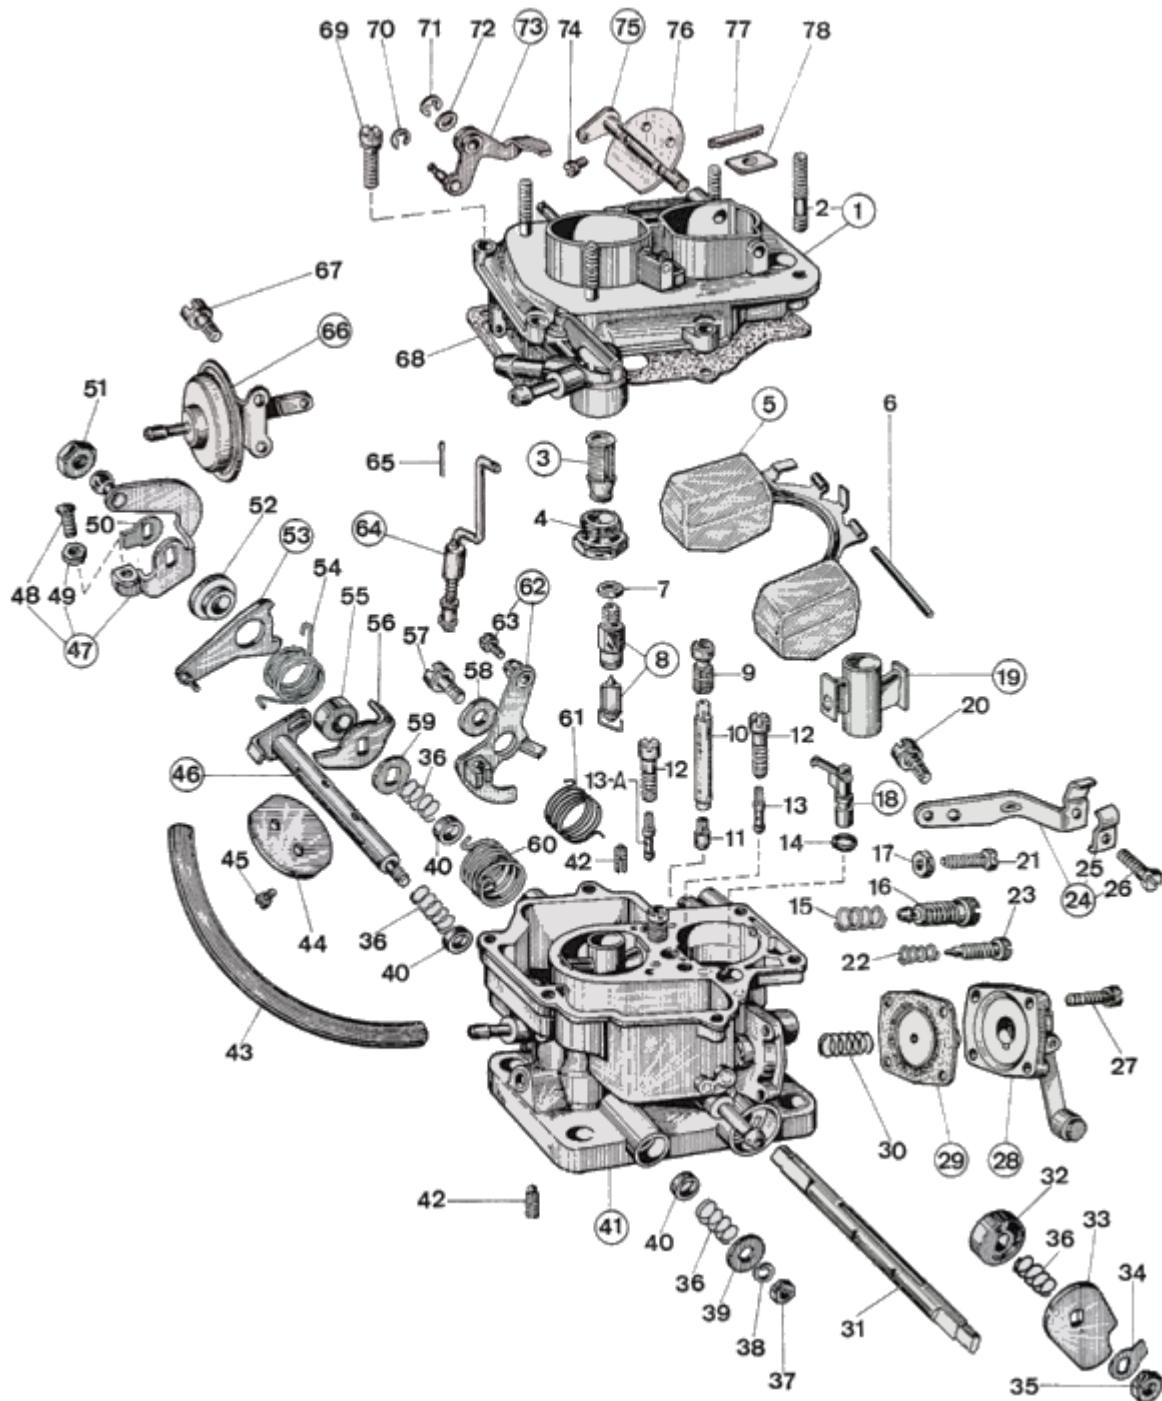

WEBER 32 DMTR 20

Exploded view

<https://www.carbparts.eu>

Prices and product availability are subject to change

WEBER 32 DMTR 20

List of parts

No	Part No	Price	Pcs	Description
1	31716.173	$ 0	1	Carburetor cover Assy, including:
2	64960.008	$ 0	4	— Stud
3	37022.002	$ 5.8	1	Filter element
4	61002.018	$ 11.9	1	Fuel Filter Cover
5	41030.012	$ 0	1	Float
6	52000.036	$ 2.1	1	Float Fulcrum Pin
7	41535.015	$ 0.3	1	Needle valve gasket
8	64240.008	$ 0	1	Float valve
9	41370.001	$ 6.1	1	Emulsion tube holder air corrector
9	41370.001	$ 6.1	1	Emulsion tube holder air corrector
10	61450.229	$ 28.9	2	Emulsion Tube
11	41115.801	$ 0	1	Main jet
11	41115.003	$ 5.8	1	Main jet
12	52570.004	$ 10.6	2	Idle Jet Holder
13-A	41160.003	$ 3.3	1	Idle jet
13	41160.823	$ 0	1	Idle jet
14	41565.001	$ 0	1	Pump Jet 'O' Ring
15	47600.097	$ 0	1	Compression Spring
16	64750.027	$ 22.4	1	Idling adjustment screw
17	34705.001	$ 0.8	1	Nut
18	41254.008	$ 17	1	Pump jet
19	31966.017	$ 0	2	Auxiliary venturi
20	64700.012	$ 3.1	1	Lever Fixing Screw
21	64625.012	$ 8.6	1	Throttle Adjustment Screw
22	47600.007	$ 2.5	1	Idle Mixture Screw Spring
23	64755.009	$ 0	1	Idle Mixture Screw
24	58702.029	$ 0	1	Sheat support Assy, including:
25	52145.004	$ 0	1	- Sheat securing plate
26	64615.007	$ 0	1	- Screw securing wire
27	64700.006	$ 0	4	Pump Cover Screw
28	32486.047	$ 0	1	Accelerator Pump Cover
29	47407.050	$ 12.5	1	Pump diaphragm
30	47600.107	$ 9.9	1	Pump Spring
31	10001.209	$ 0	1	Primary Throttle Shaft - Oversized
31	10000.241	$ 0	1	Primary Throttle Shaft
32	50002.008	$ 8.4	1	Shaft Bushing
33	14850.077	$ 48.9	1	Pump Cam
34	55520.004	$ 1.1	1	Throttle Shaft Lock Washer
35	34710.003	$ 1.1	1	Throttle Spindle Nut
36	47600.027	$ 5.2	4	Bush retaining spring
37	34705.001	$ 0.8	1	Nut
38	55525.001	$ 0	1	Spring Washer

No	Part No	Price	Pcs	Description
39	55510.081	$ 2.1	1	Washer For Shaft
40	12750.085	$ 4.1	3	Bushing
41		$ 0	1	Carburettor body
42	64595.013	$ 0	2	Secondary throttle adjusting screw
43	61400.018	$ 0	1	Pneumatic pump connecting pipe
44	64005.090	$ 17.4	2	Throttle Valve
45	64520.027	$ 0.7	4	Throttle plate screw
46	10015.255	$ 0	1	Secondary Throttle Shaft
46	10016.207	$ 0	1	Secondary Throttle Shaft Oversized
47	45041.071	$ 0	1	Leva comando farfalla completa di:
48	64595.009	$ 0	1	— Screw
49	34715.006	$ 0	1	— Cold Start Nut
50	55520.002	$ 1.1	1	Shaft Lock Tab
51	34715.014	$ 1.1	1	Throttle Spindle Nut
52	12775.053	$ 0	1	Bushing
53	45069.015	$ 0	1	Lever
54	47610.092	$ 5.4	1	Spindle return spring
55	12750.087	$ 0	1	Bushing
56	45136.052	$ 0	1	Lever
57	64700.012	$ 3.1	1	Lever Fixing Screw
58	55510.002	$ 1.6	1	Spring Washer
59	55555.019	$ 1.6	1	Shaft Spacer
60	47610.091	$ 0	1	Choke lever return spring
61	47610.058	$ 0	1	Lever return spring
62	45202.069	$ 25.4	1	Choke Lever
63	64615.004	$ 0	1	- Screw securing wire
64	61287.023	$ 0	1	Choke rod
65	32610.005	$ 1.5	1	Spilt pin
66	57804.107	$ 0	1	Dispositivo di sgolfamento
67	64700.012	$ 3.1	2	Lever Fixing Screw
68	41705.039	$ 0	1	Carburettor Cover Gasket
69	64700.005	$ 0.6	6	Top Cover Fixing Screw
70	10140.501	$ 1.7	1	Locking Ring
71	10140.502	$ 2.3	1	Locking Ring
72	55510.034	$ 0.4	1	Spring Washer
73	45069.017	$ 0	1	Lever
74	64525.003	$ 0	2	Choke plate fixing screw
75	10015.256	$ 0	1	Choke shaft
76	64010.029	$ 0	1	Choke throttle valve
77	61070.002	$ 3.3	1	Dust seal plug
78	52135.010	$ 3.3	1	Dust seal plate

<https://www.carbparts.eu>

Prices and product availability are subject to change