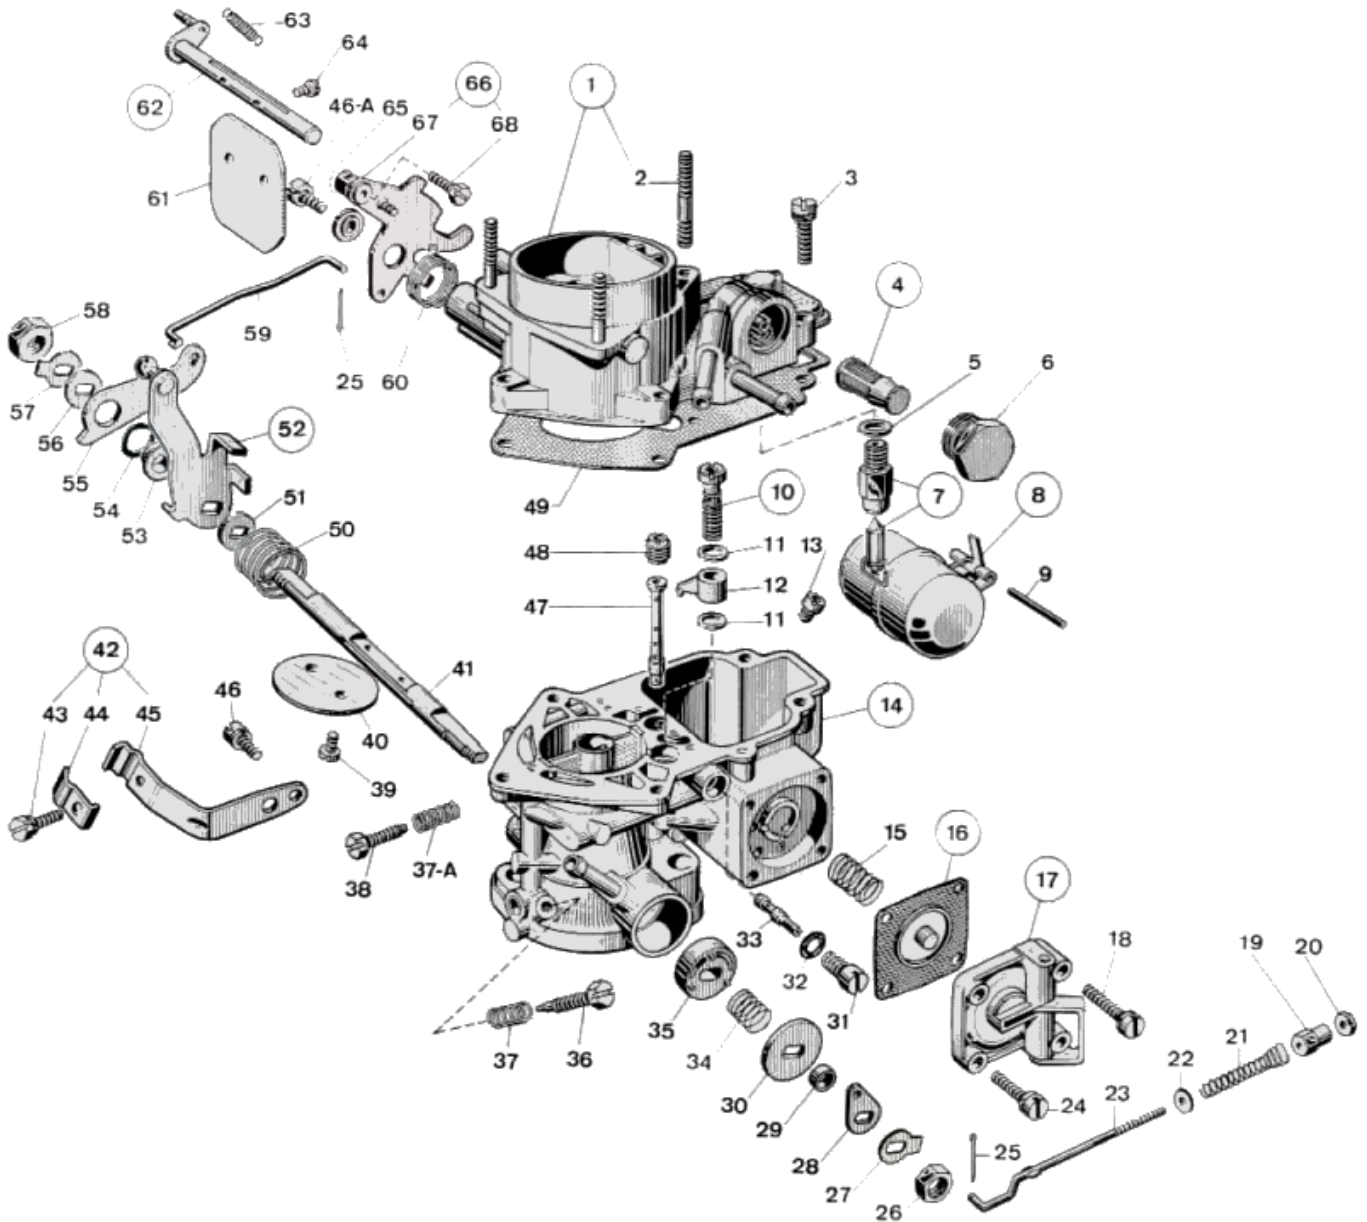

WEBER 32 IBA 20 - exploded view

<https://www.carbparts.eu>

Prices and product availability are subject to change

CarbDeal
Selling carburetor parts since 2005

WEBER 32 IBA 20 - Parts list

No	Part No	Price	Pcs	Description	No	Part No	Price	Pcs	Description
1	31706.035	$ 0	1	Carburetor cover Assy, including:	36	64755.009	$ 0	1	Idle Mixture Screw
2	64960.002	$ 0	3	Stud	37	47600.007	$ 2.6	1	Idle Mixture Screw Spring
3	64700.005	$ 0.6	5	Top Cover Fixing Screw	37-A	47600.007	$ 2.6	1	Idle Mixture Screw Spring
4	37022.002	$ 4.4	1	Filter element	38	64625.012	$ 6.5	1	Throttle Adjustment Screw
5	41535.015	$ 0	1	Needle valve gasket	39	64520.023	$ 3.3	2	Throttle Plate Screw
6	61002.018	$ 9	1	Fuel Filter Cover	40	64005.092	$ 0	1	Throttle Valve
7	64240.008	$ 0	1	Float valve	41	10000.481	$ 0	1	Throttle Shaft
8	41015.011	$ 0	1	Float	41	10001.469	$ 0	1	Primary Throttle Shaft - Oversized
9	52000.010	$ 2.2	1	Float Fulcrum Pin	42	58702.022	$ 0	1	Sheat support Assy, including:
10	64290.015	$ 0	1	Valve	43	64615.007	$ 0	1	- Screw securing wire
11	41530.012	$ 0	2	Pump jet gasket	44	52145.001	$ 0	1	Sheat securing plate
12	41252.019	$ 0	1	Pump jet	45	58700.026	$ 0	1	— Sheat Support
13	41120.001	$ 3.2	1	Main jet	46-A	64700.014	$ 1.1	1	Lever Fixing Screw
14	-	$ 0	1	Carburetor Body	46	64700.012	$ 3.3	1	Lever Fixing Screw
15	47600.107	$ 7.5	1	Pump Spring	47	61440.323	$ 16.6	1	Emulsion Tube
16	47407.042	$ 40.9	1	Pump diaphragm	48	41360.001	$ 0	1	Air bleed jet
17	32486.032	$ 0	1	Accelerator Pump Cover	49	41700.023	$ 0	1	Carburettor Cover Gasket
18	64700.019	$ 0	2	Pump Cover Screw	50	47610.070	$ 7.4	1	Throttle Return Spring
19	12800.166	$ 10.6	1	Boccola per tirantino pompa	51	55555.016	$ 2.3	1	Shaft Spacer
20	34710.009	$ 0	1	Fixing nut	52	45048.016	$ 0	1	Throttle Valve Control Lever
21	47600.138	$ 0	1	Pump rod spring	53	12775.027	$ 10.6	1	Bushing For Lever
22	55510.019	$ 1.4	1	Spring Washer	54	55530.002	$ 3.6	1	Wavy Washer
23		$ 0			55	45032.122	$ 0	1	Fast idling loose lever
24	64700.004	$ 2.4	2	Pump Cover Screw	56	55555.003	$ 2.3	1	Washer For Shaft
25	32610.005	$ 1.7	2	Spilt pin	57	55520.002	$ 1.2	1	Shaft Lock Tab
26	34710.003	$ 1.2	1	Throttle Spindle Nut	58	34715.014	$ 1.2	1	Throttle Spindle Nut
27	61285.013	$ 0	1	Pump Rod	59	61280.080	$ 0	1	Choke Control Rod
27	55520.004	$ 1.2	1	Throttle Shaft Lock Washer	60	47610.003	$ 5.9	1	Choke lever return spring
28	45025.109	$ 4.3	1	Pump Cam	61	64010.021	$ 0	1	Choke throttle valve
29	12750.025	$ 0	1	Shaft Distance Piece	62	10015.230	$ 0	1	Choke shaft
30	55555.010	$ 2	1	Washer For Shaft	63	47605.026	$ 0	1	Spindle return spring
31	52570.006	$ 7.4	1	Idle Jet Holder	64	64525.003	$ 0	2	Choke plate fixing screw
32	41565.002	$ 0.5	1	O-Ring For Idle Jet Holder	65	12775.055	$ 13	1	Bushing For Lever
33	41160.003	$ 3	1	Idle jet	66	45202.054	$ 0	1	Lever
34	47800.027	$ 0	1	Bush retaining spring	67	45202.053	$ 0	1	— Throttle Lever
35	50002.005	$ 9.1	1	Shaft Bushing	68	64615.004	$ 0	1	- Screw securing wire

<https://www.carbparts.eu>

Prices and product availability are subject to change