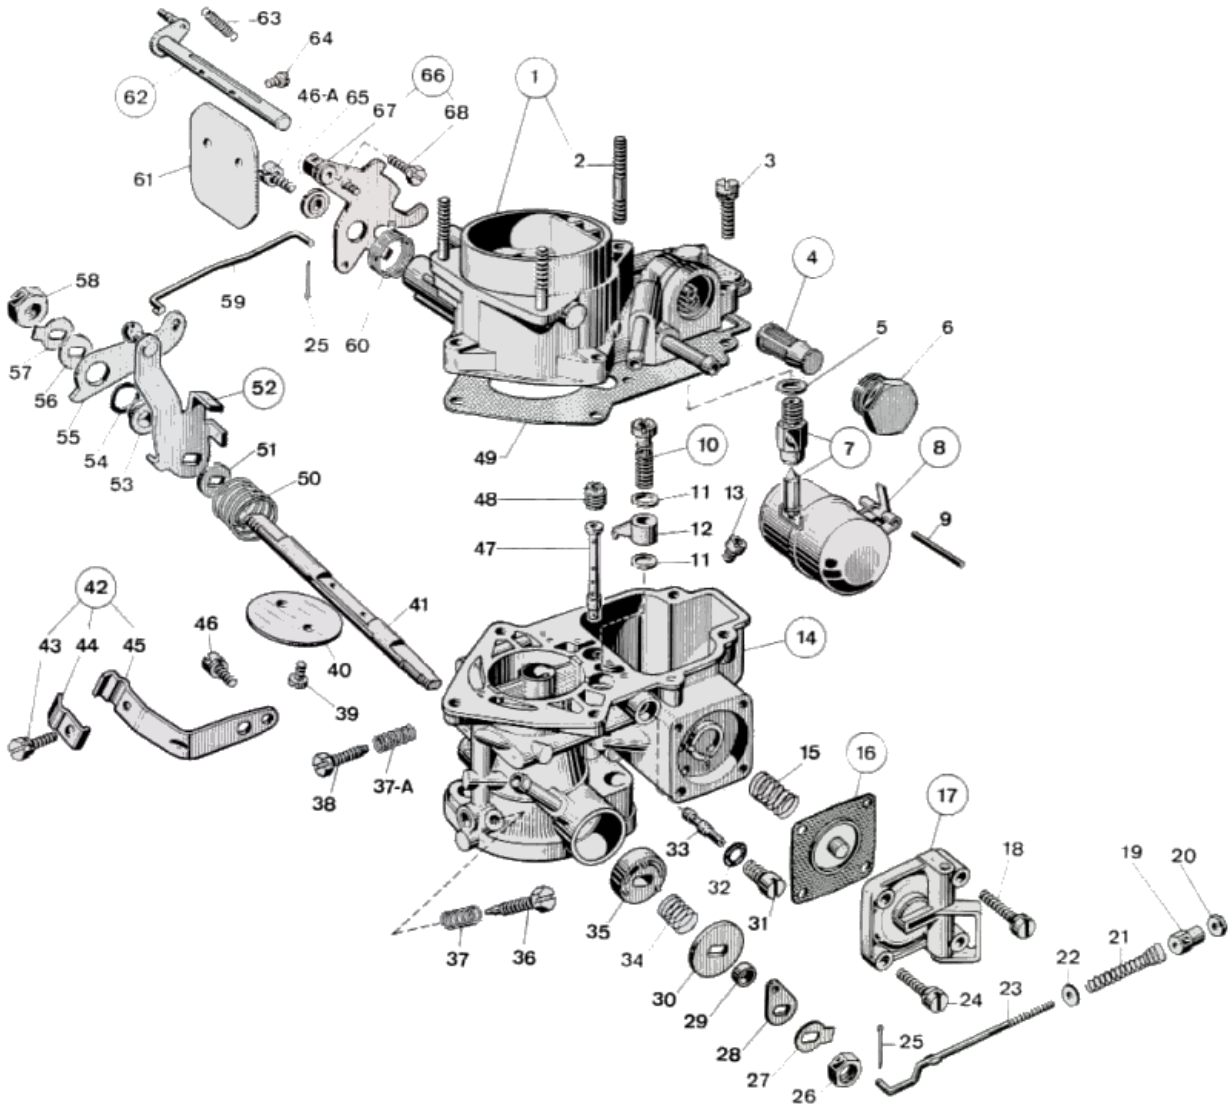

WEBER 32 IBA 20

Exploded view

<https://www.carbparts.eu>

Preise und Produktverfügbarkeit können sich ändern

WEBER 32 IBA 20

Liste der Teile

No	Teil Nr.	Preis	Stück	Beschreibung
1	31706.035	-	1	Carburetor cover Assy, including:
2	64960.002	-	3	Stud
3	64700.005	-	5	Top Cover Fixing Screw
4	37022.002	$ 5.8	1	Filter element
5	41535.015	-	1	Needle valve gasket
6	61002.018	$ 11.9	1	Fuel Filter Cover
7	64240.008	-	1	Float valve
8	41015.011	-	1	Float
9	52000.010	$ 2.1	1	Float Fulcrum Pin
10	64290.015	-	1	Valve
11	41530.012	-	2	Pump jet gasket
12	41252.019	-	1	Pump jet
13	41120.001	$ 4.2	1	Main jet
14	-	-	1	Carburetor Body
15	47600.107	$ 9.9	1	Pump Spring
16	47407.042	$ 37.8	1	Pump diaphragm
17	32486.032	-	1	Accelerator Pump Cover
18	64700.019	-	2	Pump Cover Screw
19	12800.166	$ 9.8	1	Boccola per tirantino pompa
20	34710.009	-	1	Fixing nut
21	47600.138	-	1	Pump rod spring
22	55510.019	$ 1.3	1	Spring Washer
23	-	-	-	-
24	64700.004	$ 3.2	2	Pump Cover Screw
25	32610.005	$ 1.5	2	Spilt pin
26	34710.003	$ 1.1	1	Throttle Spindle Nut
27	61285.013	-	1	Pump Rod
27	55520.004	$ 1.1	1	Throttle Shaft Lock Washer
28	45025.109	$ 3.9	1	Pump Cam
29	12750.025	-	1	Shaft Distance Piece
30	55555.010	$ 2.6	1	Washer For Shaft
31	52570.006	$ 7.1	1	Idle Jet Holder
32	41565.002	-	1	O-Ring For Idle Jet Holder
33	41160.003	$ 3.3	1	Idle jet
34	47800.027	-	1	Bush retaining spring
35	50002.005	$ 8.4	1	Shaft Bushing

No	Teil Nr.	Preis	Stück	Beschreibung
36	64755.009	-	1	Idle Mixture Screw
37-A	47600.007	$ 2.5	1	Idle Mixture Screw Spring
37	47600.007	$ 2.5	1	Idle Mixture Screw Spring
38	64625.012	$ 8.6	1	Throttle Adjustment Screw
39	64520.023	-	2	Throttle Plate Screw
40	64005.092	-	1	Throttle Valve
41	10000.481	-	1	Throttle Shaft
41	10001.469	-	1	Primary Throttle Shaft - Oversized
42	58702.022	-	1	Sheat support Assy, including:
43	64615.007	-	1	- Screw securing wire
44	52145.001	-	1	Sheat securing plate
45	58700.026	-	1	— Sheat Support
46	64700.012	$ 3.1	1	Lever Fixing Screw
46-A	64700.014	$ 1.1	1	Lever Fixing Screw
47	61440.323	$ 15.9	1	Emulsion Tube
48	41360.001	-	1	Air bleed jet
49	41700.023	-	1	Carburetor Cover Gasket
50	47610.070	$ 6.8	1	Throttle Return Spring
51	55555.016	$ 2.1	1	Shaft Spacer
52	45048.016	-	1	Throttle Valve Control Lever
53	12775.027	$ 9.8	1	Bushing For Lever
54	55530.002	$ 3.3	1	Wavy Washer
55	45032.122	-	1	Fast idling loose lever
56	55555.003	$ 2.1	1	Washer For Shaft
57	55520.002	$ 1.1	1	Shaft Lock Tab
58	34715.014	$ 1.1	1	Throttle Spindle Nut
59	61280.080	-	1	Choke Control Rod
60	47610.003	$ 5.4	1	Choke lever return spring
61	64010.021	-	1	Choke throttle valve
62	10015.230	-	1	Choke shaft
63	47605.026	-	1	Spindle return spring
64	64525.003	-	2	Choke plate fixing screw
65	12775.055	$ 12	1	Bushing For Lever
66	45202.054	-	1	Lever
67	45202.053	-	1	— Throttle Lever
68	64615.004	-	1	- Screw securing wire

<https://www.carbparts.eu>

Preise und Produktverfügbarkeit können sich ändern