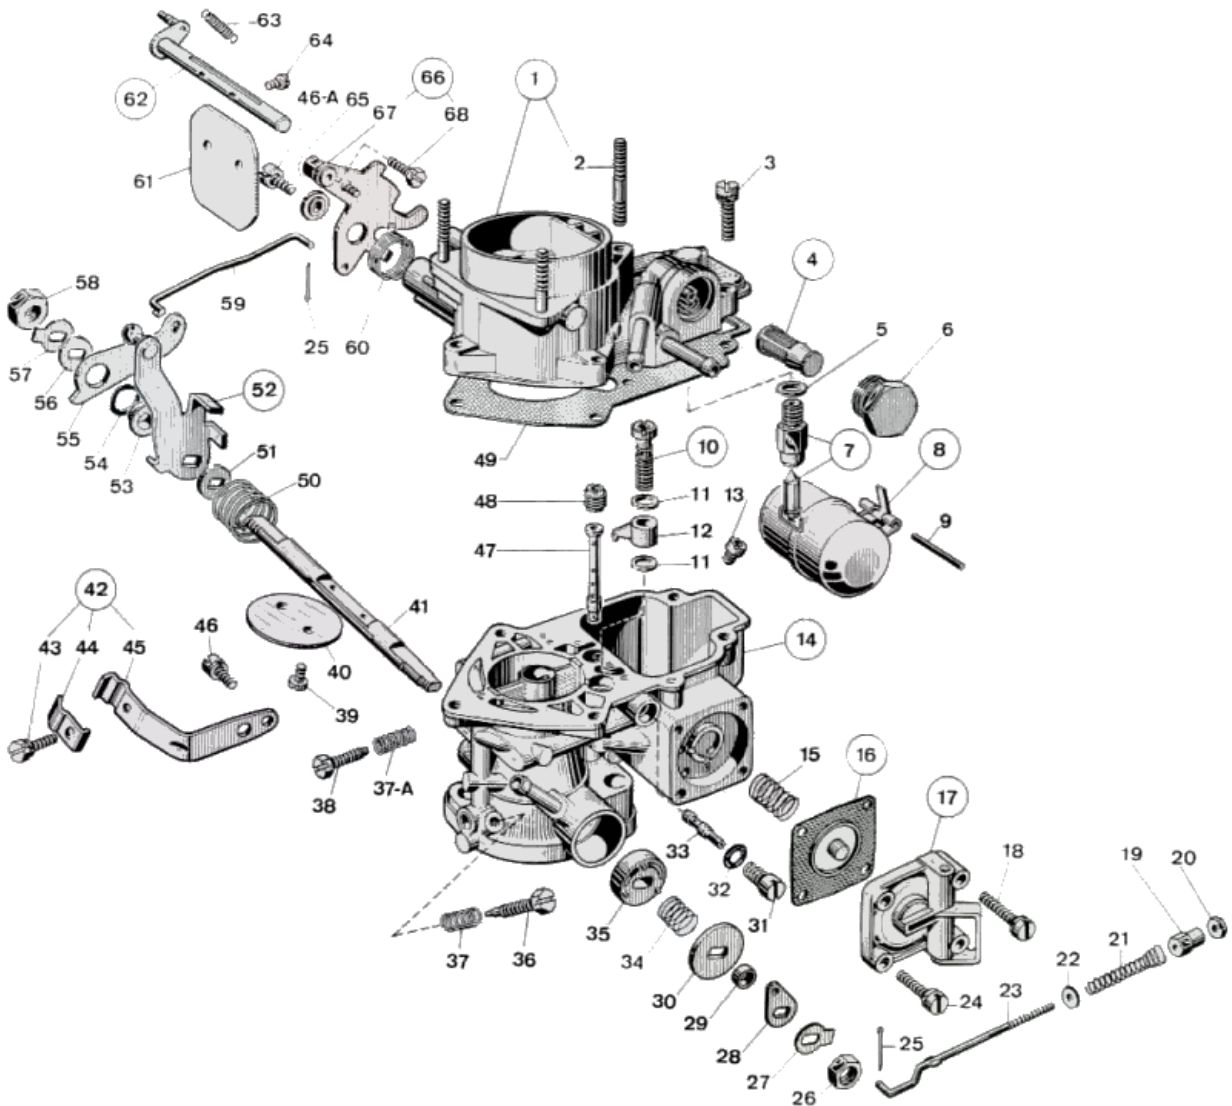

WEBER 32 IBA 20

Exploded view

<https://www.carbparts.eu>

Prices and product availability are subject to change

WEBER 32 IBA 20

List of parts

No	Part No	Price	Pcs	Description
1	31706.035	\$ 0	1	Carburetor cover Assy, including:
2	64960.002	\$ 0	3	Stud
3	64700.005	\$ 0.6	5	Top Cover Fixing Screw
4	37022.002	\$ 5.8	1	Filter element
5	41535.015	\$ 0.3	1	Needle valve gasket
6	61002.018	\$ 11.9	1	Fuel Filter Cover
7	64240.008	\$ 0	1	Float valve
8	41015.011	\$ 0	1	Float
9	52000.010	\$ 2.1	1	Float Fulcrum Pin
10	64290.015	\$ 0	1	Valve
11	41530.012	\$ 0	2	Pump jet gasket
12	41252.019	\$ 0	1	Pump jet
13	41120.001	\$ 4.1	1	Main jet
14	-	\$ 0	1	Carburetor Body
15	47600.107	\$ 9.9	1	Pump Spring
16	47407.042	\$ 37.6	1	Pump diaphragm
17	32486.032	\$ 0	1	Accelerator Pump Cover
18	64700.019	\$ 0	2	Pump Cover Screw
19	12800.166	\$ 9.7	1	Boccola per tirantino pompa
20	34710.009	\$ 0	1	Fixing nut
21	47600.138	\$ 0	1	Pump rod spring
22	55510.019	\$ 1.3	1	Spring Washer
23		\$ 0		
24	64700.004	\$ 3.2	2	Pump Cover Screw
25	32610.005	\$ 1.5	2	Spilt pin
26	34710.003	\$ 1.1	1	Throttle Spindle Nut
27	61285.013	\$ 0	1	Pump Rod
27	55520.004	\$ 1.1	1	Throttle Shaft Lock Washer
28	45025.109	\$ 3.9	1	Pump Cam
29	12750.025	\$ 0	1	Shaft Distance Piece
30	55555.010	\$ 2.6	1	Washer For Shaft
31	52570.006	\$ 7	1	Idle Jet Holder
32	41565.002	\$ 0.4	1	O-Ring For Idle Jet Holder
33	41160.003	\$ 3.3	1	Idle jet
34	47800.027	\$ 0	1	Bush retaining spring
35	50002.005	\$ 8.4	1	Shaft Bushing