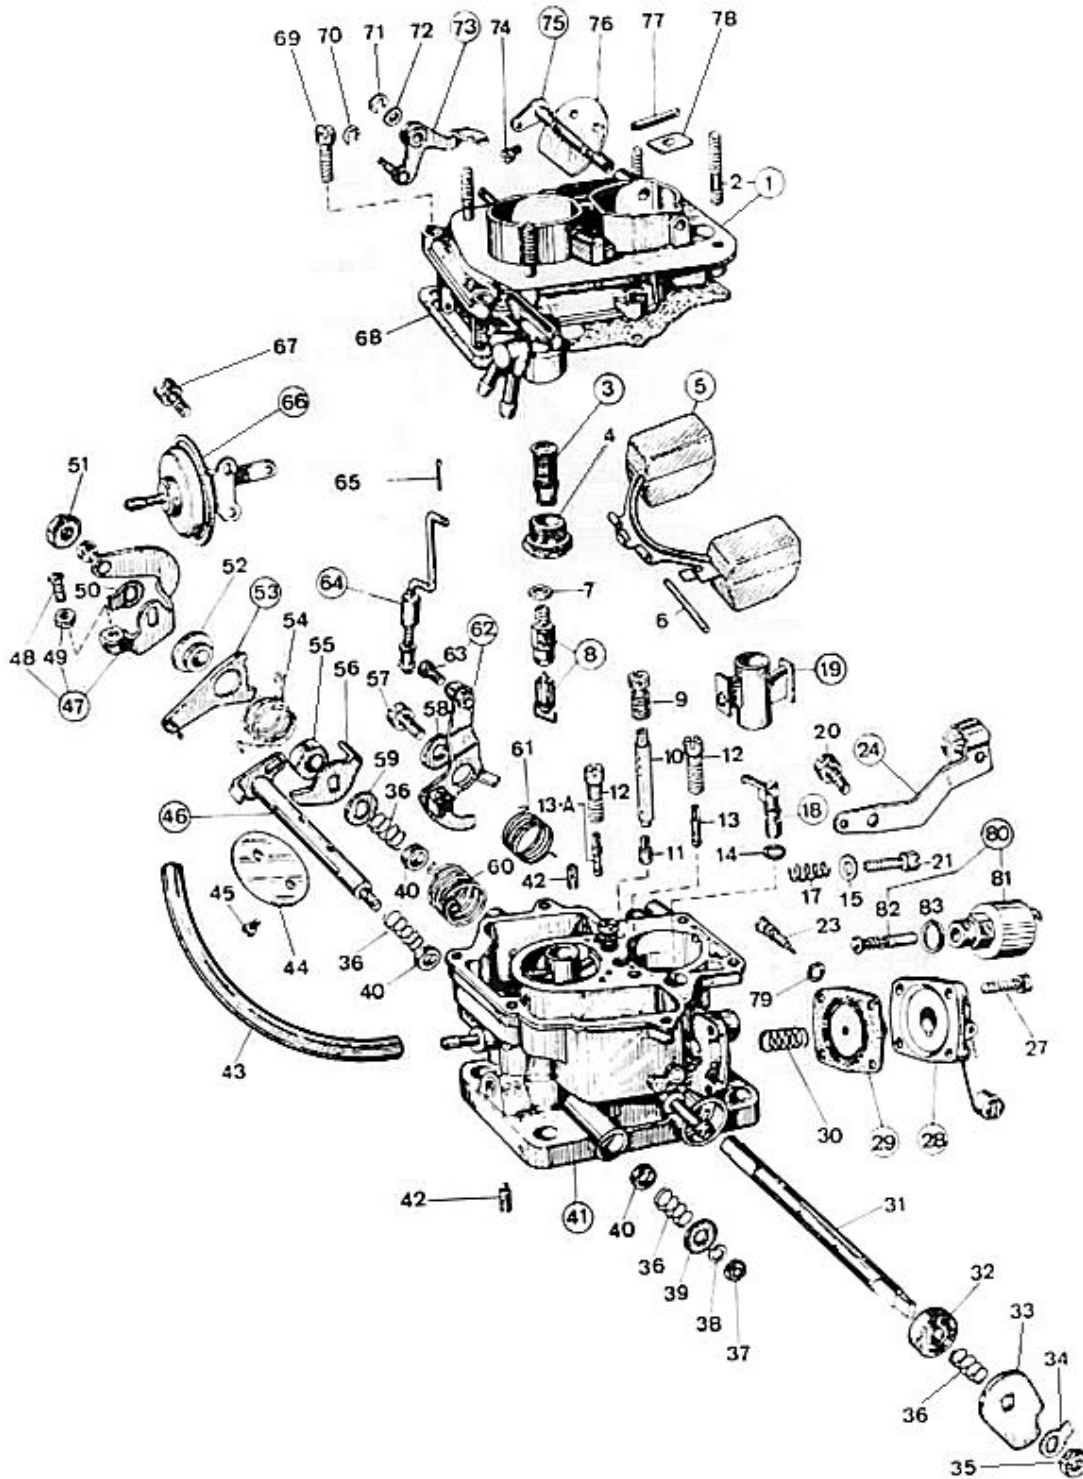

WEBER 34 DMTR 21 - exploded view

<https://www.carbparts.eu>

Prices and product availability are subject to change

CarbDeal
Selling carburetor parts since 2005

WEBER 34 DMTR 21 - Parts list

No	Part No	Price	Pcs	Description	No	Part No	Price	Pcs	Description
1	Not Available	£ 0	1	Carburetor Top- Including	45	64520.027	£ 0.5	4	Throttle Plate Screw
2	64955.004	£ 0	4	-5 Mm Stud 38 Mm Long	46	10016.207	£ 0	1	Secondary Throttle Shaft Oversized
3	37022.010	£ 3.2	1	Fuel Filter	46	10015.255	£ 0	1	Secondary Throttle Shaft
4	61002.018	£ 6.5	1	Fuel Filter Inspection Plug	47	45041.071	£ 0	1	Throttle Lever
5	41030.012	£ 0	1	Float - Plastic	48	64595.009	£ 0	1	Screw
6	52000.036	£ 1.6	1	Float Pin	49	34715.006	£ 0	1	Nut
7	83102.070	£ 1.4	1	Needle Valve Gasket	50	55520.002	£ 0.9	1	Shaft Nut Lock Tab
8	79507	£ 6.5	1	Needle & Seat	51	34715.014	£ 0.9	1	Shaft Nut
9	77501	£ 4.3	2	Air Corrector Jet	52	12775.053	£ 0	1	Bushing
10	61450	£ 20.9	2	Emulsion Tube	53	45069.015	£ 0	1	Loose Lever
11	73405	£ 2.9	2	Main Jet	54	47610.092	£ 4.3	1	Spring
12	52570.004	£ 5.8	2	Idle Jet Holder	55	12750.087	£ 0	1	Bushing
13	74403	£ 2.2	2	Idle Jet	56	Not Available	£ 0	1	Primary Throttle Stop Lever
14	41565.001	£ 0	1	Pump Jet O-Ring	57	64700.012	£ 2.5	1	Lever Fixing Screw
17	47600.007	£ 1.9	1	Idle Speed Screw Spring	58	55510.002	£ 1.3	1	Washer
18	76407	£ 10.8	1	Pump Jet	59	55555.019	£ 1.3	1	Shaft Spacer
19	71115	£ 0	2	Auxiliary Venturi	60	47610.091	£ 0	1	Spring
20	64700.012	£ 2.5	1	Lever Fixing Screw	61	47610.058	£ 0	1	Choke Lever Spring
21	64625.012	£ 4.7	1	Throttle Stop Screw	62	45202.091	£ 18.1	1	Choke Lever - Including
23	64750.044	£ 10.4	1	Mixture Screw	63	64615.004	£ 0	1	- Choke Cable Fixing Screw
24	Not Available	£ 0	1	Choke Cable Bracket	64	61287.009	£ 0	1	Choke Rod
27	64700.006	£ 0	4	Pump Cover Fixing Screw	65	32610.005	£ 1.2	1	Split Pin
28	Not Available	£ 0	1	Pump Cover	66	57804.107	£ 0	1	Carb Capsule
29	47404.249	£ 0	1	Accelerator Pump Diaphragm	67	64700.012	£ 2.5	2	Lever Fixing Screw
30	47600.107	£ 5.4	1	Accelerator Pump Spring	68	41705.041	£ 2.2	1	Top Cover Gasket
31	10000.241	£ 0	1	Primary Throttle Shaft	69	64700.005	£ 0.5	6	Top Cover Fixing Screw
31	10001.209	£ 0	1	Primary Throttle Shaft - Oversized	70	10140.501	£ 1.4	1	Spring Ring
32	50002.008	£ 6.6	1	Shaft Bushing	71	10140.502	£ 1.8	1	Clip
33	Not Available	£ 0	1	Pump Cam	72	55510.034	£ 0.4	1	Carb Washer
34	55520.004	£ 0.9	1	Shaft Nut Lock Tab	73	45069.017	£ 0	1	Lever
35	34710.003	£ 0.9	1	Shaft Nut	74	64525.003	£ 0	2	Choke Plate Fixing Screw
36	47600.027	£ 3.2	4	Shaft Nut Bushing Retaining Spring	75	10015.256	£ 0	1	Choke Rod
37	34705.001	£ 0.7	1	Fixing Nut	76	64010.029	£ 0	1	Choke Plate
38	55525.001	£ 0	1	Spring Washer	77	61070.002	£ 2.5	1	Dust Seal Plate
39	Not Available	£ 0	1	Washer	78	52135.010	£ 2.5	1	Dust Seal Plate
40	12750.085	£ 2.4	3	Shaft Retaining Bushing	79	41565.010	£ 0	1	O-Ring
41	Not Available	£ 0	1	Carburetor Body	80	43840.014	£ 0	1	Idle Cut Off Unit Complete - Includes
42	Not Available	£ 0	2	Set Screw	81	Not Available	£ 0	1	Idle Cut Off Unit
43	Not Available	£ 0	1	Vacuum Line	82	58352.010	£ 0	1	Idle Cut Off Needle
44	64005.018	£ 13.4	2	Throttle Plate					