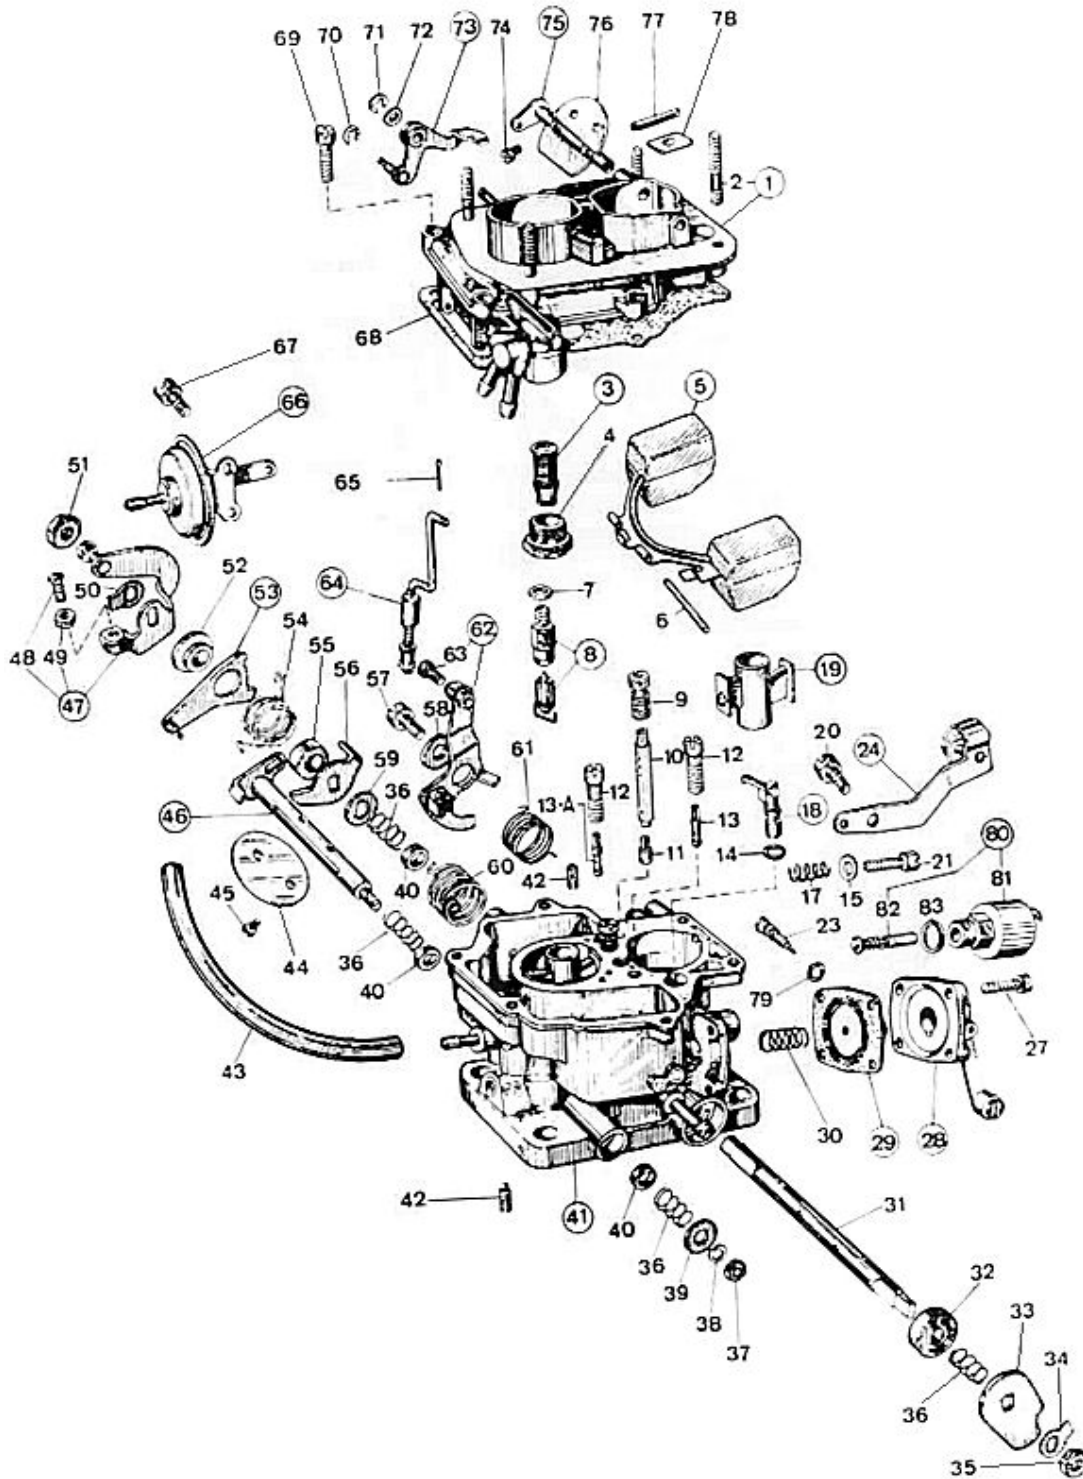

WEBER 34 DMTR 21 - exploded view

<https://www.carbparts.eu>

Prices and product availability are subject to change

CarbDeal
Selling carburetor parts since 2005

WEBER 34 DMTR 21 - Parts list

No	Part No	Price	Pcs	Description	No	Part No	Price	Pcs	Description
1	Not Available	\$ 0	1	Carburetor Top- Including	45	64520.027	\$ 0.7	4	Throttle Plate Screw
2	64955.004	\$ 0	4	-5 Mm Stud 38 Mm Long	46	10016.207	\$ 0	1	Secondary Throttle Shaft Oversized
3	37022.010	\$ 4.4	1	Fuel Filter	46	10015.255	\$ 0	1	Secondary Throttle Shaft
4	61002.018	\$ 9	1	Fuel Filter Inspection Plug	47	45041.071	\$ 0	1	Throttle Lever
5	41030.012	\$ 0	1	Float - Plastic	48	64595.009	\$ 0	1	Screw
6	52000.036	\$ 2.2	1	Float Pin	49	34715.006	\$ 0	1	Nut
7	83102.070	\$ 1.9	1	Needle Valve Gasket	50	55520.002	\$ 1.2	1	Shaft Nut Lock Tab
8	79507	\$ 8.9	1	Needle & Seat	51	34715.014	\$ 1.2	1	Shaft Nut
9	77501	\$ 6	2	Air Corrector Jet	52	12775.053	\$ 0	1	Bushing
10	61450	\$ 29	2	Emulsion Tube	53	45069.015	\$ 0	1	Loose Lever
11	73405	\$ 4	2	Main Jet	54	47610.092	\$ 5.9	1	Spring
12	52570.004	\$ 8	2	Idle Jet Holder	55	12750.087	\$ 0	1	Bushing
13	74403	\$ 3	2	Idle Jet	56	Not Available	\$ 0	1	Primary Throttle Stop Lever
14	41565.001	\$ 0	1	Pump Jet O-Ring	57	64700.012	\$ 3.3	1	Lever Fixing Screw
17	47600.007	\$ 2.6	1	Idle Speed Screw Spring	58	55510.002	\$ 1.7	1	Washer
18	76407	\$ 14.8	1	Pump Jet	59	55555.019	\$ 1.7	1	Shaft Spacer
19	71115	\$ 0	2	Auxiliary Venturi	60	47610.091	\$ 0	1	Spring
20	64700.012	\$ 3.3	1	Lever Fixing Screw	61	47610.058	\$ 0	1	Choke Lever Spring
21	64625.012	\$ 6.5	1	Throttle Stop Screw	62	45202.091	\$ 24.9	1	Choke Lever - Including
23	64750.044	\$ 14.4	1	Mixture Screw	63	64615.004	\$ 0	1	- Choke Cable Fixing Screw
24	Not Available	\$ 0	1	Choke Cable Bracket	64	61287.009	\$ 0	1	Choke Rod
27	64700.006	\$ 0	4	Pump Cover Fixing Screw	65	32610.005	\$ 1.7	1	Split Pin
28	Not Available	\$ 0	1	Pump Cover	66	57804.107	\$ 0	1	Carb Capsule
29	47404.249	\$ 0	1	Accelerator Pump Diaphragm	67	64700.012	\$ 3.3	2	Lever Fixing Screw
30	47600.107	\$ 7.5	1	Accelerator Pump Spring	68	41705.041	\$ 2.9	1	Top Cover Gasket
31	10000.241	\$ 0	1	Primary Throttle Shaft	69	64700.005	\$ 0.6	6	Top Cover Fixing Screw
31	10001.209	\$ 0	1	Primary Throttle Shaft - Oversized	70	10140.501	\$ 1.9	1	Spring Ring
32	50002.008	\$ 9.1	1	Shaft Bushing	71	10140.502	\$ 2.5	1	Clip
33	Not Available	\$ 0	1	Pump Cam	72	55510.034	\$ 0.5	1	Carb Washer
34	55520.004	\$ 1.2	1	Shaft Nut Lock Tab	73	45069.017	\$ 0	1	Lever
35	34710.003	\$ 1.2	1	Shaft Nut	74	64525.003	\$ 0	2	Choke Plate Fixing Screw
36	47600.027	\$ 0	4	Shaft Nut Bushing Retaining Spring	75	10015.256	\$ 0	1	Choke Rod
37	34705.001	\$ 0.9	1	Fixing Nut	76	64010.029	\$ 0	1	Choke Plate
38	55525.001	\$ 0	1	Spring Washer	77	61070.002	\$ 3.5	1	Dust Seal Plate
39	Not Available	\$ 0	1	Washer	78	52135.010	\$ 3.5	1	Dust Seal Plate
40	12750.085	\$ 3.2	3	Shaft Retaining Bushing	79	41565.010	\$ 0	1	O-Ring
41	Not Available	\$ 0	1	Carburetor Body	80	43840.014	\$ 0	1	Idle Cut Off Unit Complete - Includes
42	Not Available	\$ 0	2	Set Screw	81	Not Available	\$ 0	1	Idle Cut Off Unit
43	Not Available	\$ 0	1	Vacuum Line	82	58352.010	\$ 0	1	Idle Cut Off Needle
44	64005.018	\$ 18.4	2	Throttle Plate					