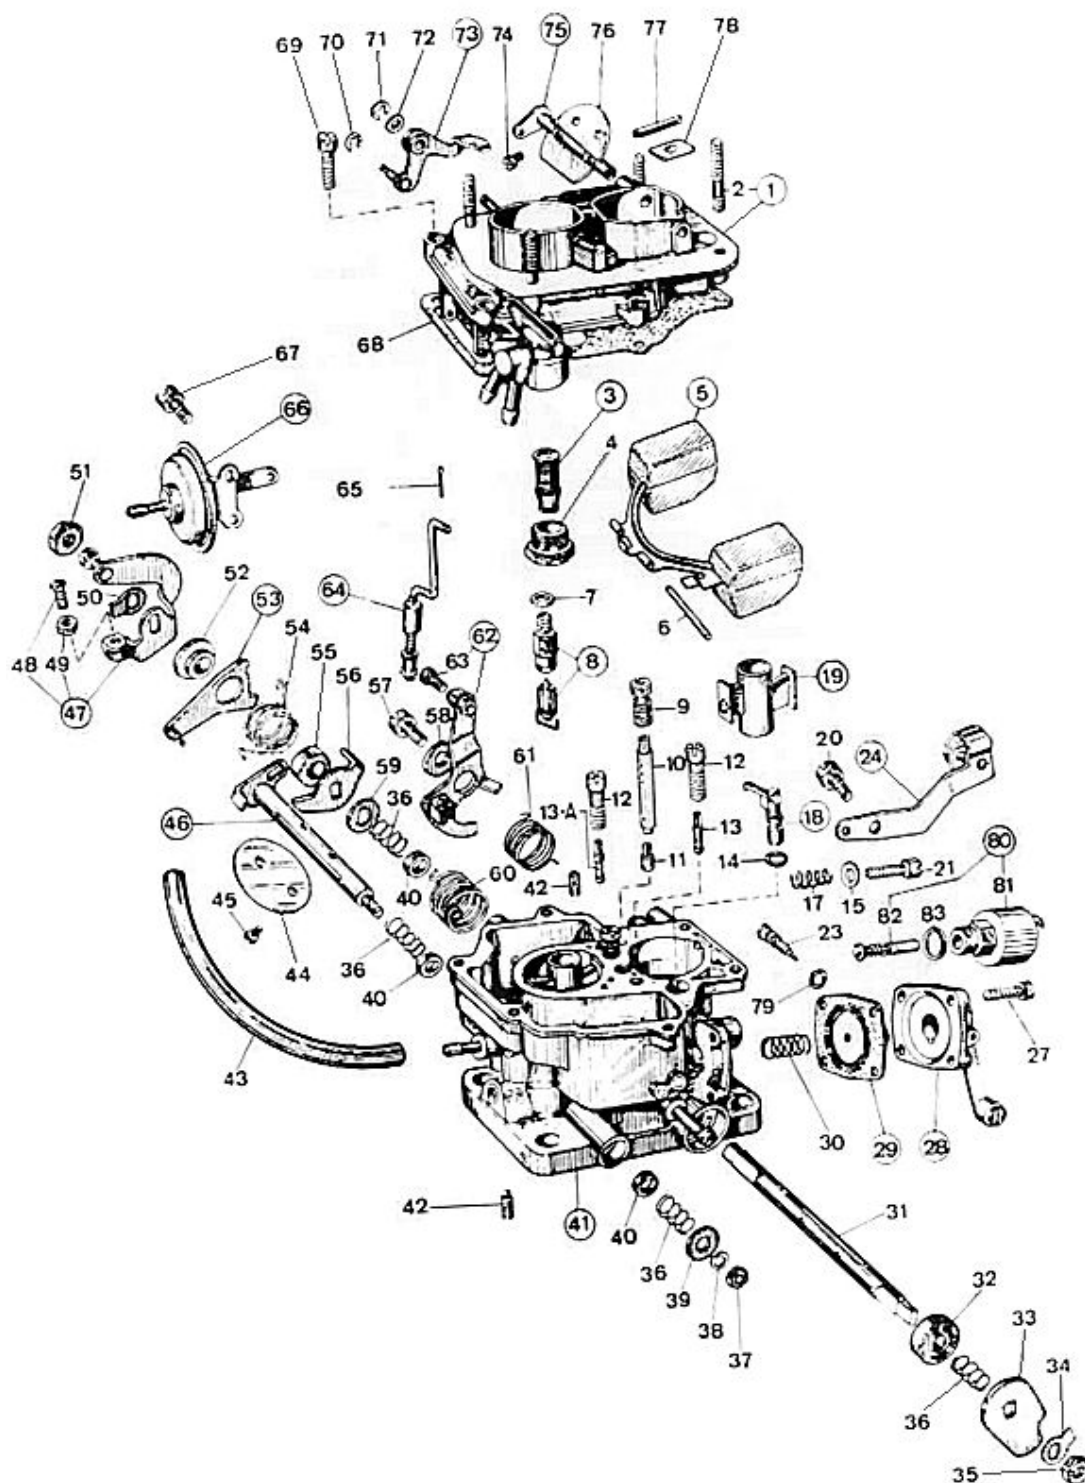

WEBER 34 DMTR 21

Exploded view

<https://www.carbparts.eu>

Los precios y la disponibilidad de los productos están sujetos a cambios

WEBER 34 DMTR 21

Lista de partes

No	Parte No	Precio	Pcs	Descripción
1	Not Available	-	1	Carburetor Top- Including
2	64955.004	-	4	-5 Mm Stud 38 Mm Long
3	37022.010	\$ 5.9	1	Fuel Filter
4	61002.018	\$ 11.3	1	Fuel Filter Inspection Plug
5	41030.012	-	1	Float - Plastic
6	52000.036	\$ 2.1	1	Float Pin
7	83102.070	-	1	Needle Valve Gasket
8	79507	\$ 10.3	1	Needle & Seat
9	77501	\$ 7.5	2	Air Corrector Jet
10	61450	\$ 12	2	Emulsion Tube
11	73405	\$ 5	2	Main Jet
12	52570.004	\$ 10.1	2	Idle Jet Holder
13	74403	\$ 3.8	2	Idle Jet
14	41565.001	-	1	Pump Jet O-Ring
17	47600.007	\$ 2.6	1	Idle Speed Screw Spring
18	76407	\$ 13.8	1	Pump Jet
19	71115	-	2	Auxiliary Venturi
20	64700.012	\$ 3.3	1	Lever Fixing Screw
21	64625.012	\$ 8.2	1	Throttle Stop Screw
23	64750.044	\$ 14	1	Mixture Screw
24	Not Available	-	1	Choke Cable Bracket
27	64700.006	-	4	Pump Cover Fixing Screw
28	Not Available	-	1	Pump Cover
29	47404.249	-	1	Accelerator Pump Diaphragm
30	47600.107	\$ 9.4	1	Accelerator Pump Spring
31	10000.241	-	1	Primary Throttle Shaft
31	10001.209	-	1	Primary Throttle Shaft - Oversized
32	50002.008	\$ 8.9	1	Shaft Bushing
33	Not Available	-	1	Pump Cam
34	55520.004	\$ 1.1	1	Shaft Nut Lock Tab
35	34710.003	\$ 1.1	1	Shaft Nut
36	47600.027	\$ 4.9	4	Shaft Nut Bushing Retaining Spring
37	34705.001	-	1	Fixing Nut
38	55525.001	-	1	Spring Washer
39	Not Available	-	1	Washer
40	12750.085	\$ 4.3	3	Shaft Retaining Bushing
41	Not Available	-	1	Carburetor Body
42	Not Available	-	2	Set Screw
43	Not Available	-	1	Vacuum Line
44	64005.018	\$ 18.1	2	Throttle Plate