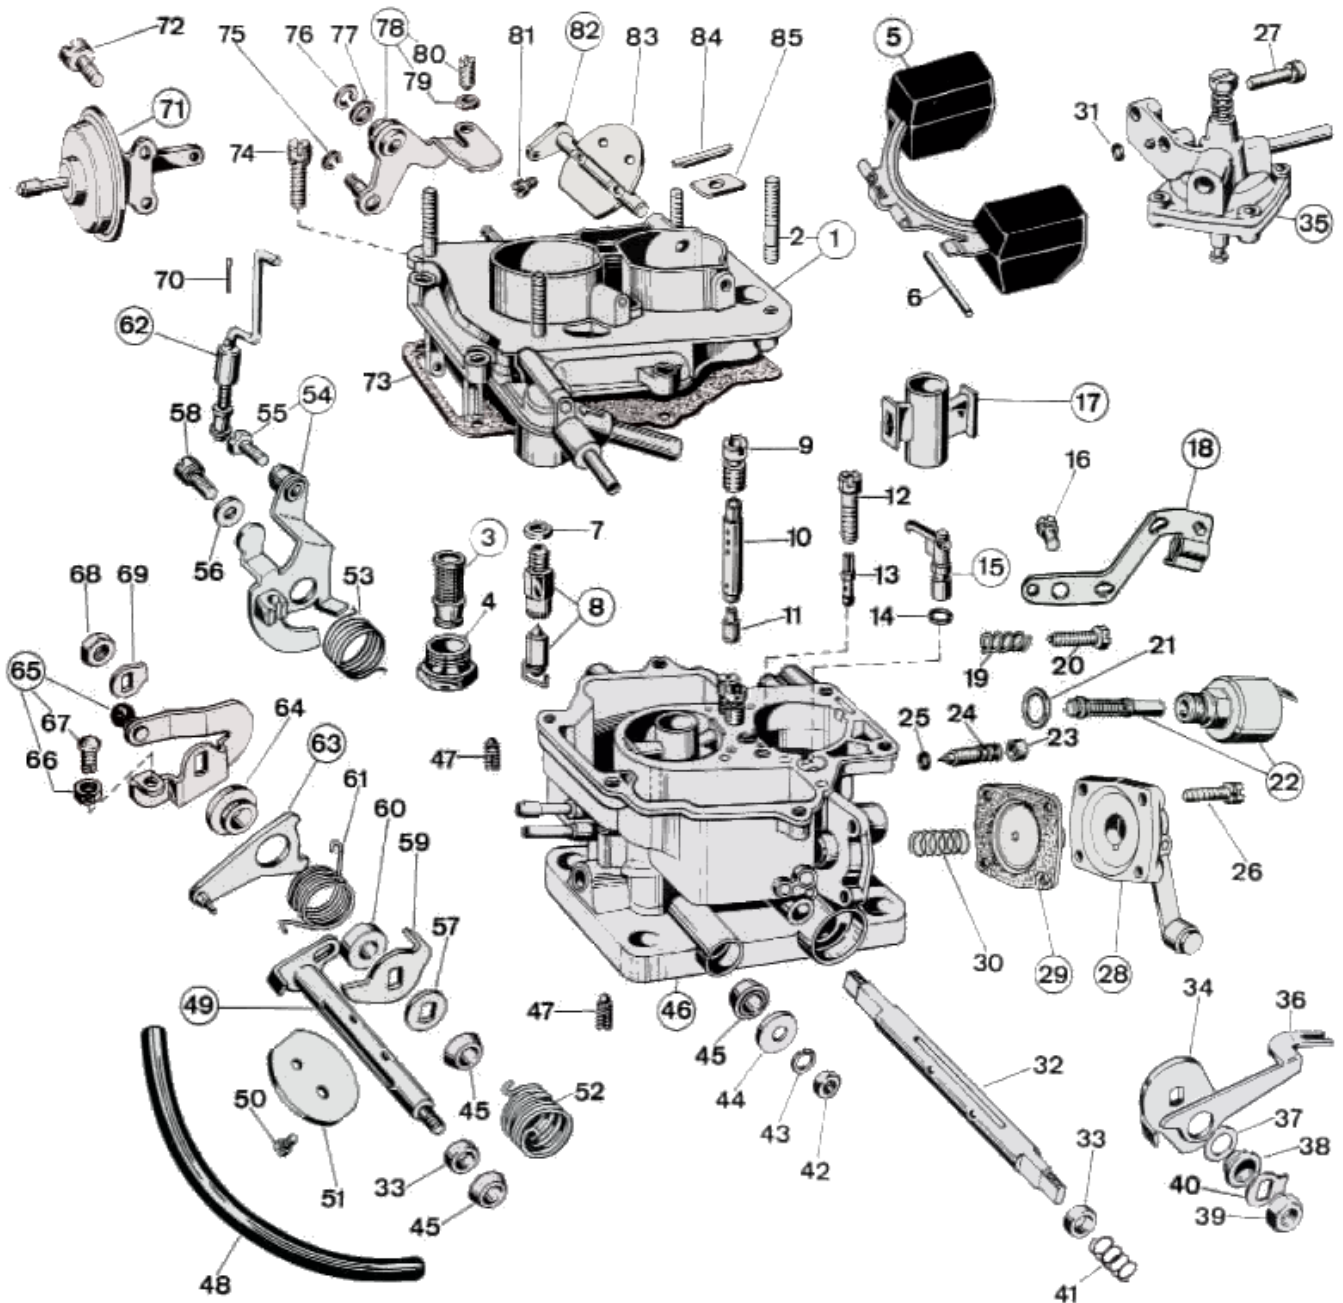

WEBER 34 DMTR 39 - exploded view

<https://www.carbparts.eu>

Prices and product availability are subject to change

CarbDeal
Selling carburetor parts since 2005

WEBER 34 DMTR 39 - Parts list

No	Part No	Price	Pcs	Description	No	Part No	Price	Pcs	Description
1	31716.217	£ 0	1	Carburetor cover Assy, including:	41	47600.027	£ 3.2	1	Bush retaining spring
2	64955.007	£ 10	4	Inspection cover stud	42	34705.001	£ 0.7	1	Nut
3	37022.002	£ 3.2	1	Filter element	43	55525.001	£ 0	1	Spring Washer
4	61002.018	£ 6.5	1	Fuel Filter Cover	44	55510.081	£ 1.7	1	Washer For Shaft
5	41030.012	£ 0	1	Float	45	41575.010	£ 2.7	3	Bushing
6	52000.036	£ 1.6	1	Float Fulcrum Pin	46	-	£ 0	1	Carburetor Body
7	83102.070	£ 1.4	1	Needle valve gasket	47	64595.013	£ 0	2	Secondary throttle adjusting screw
8	79507.175	£ 19	1	Float valve	48	61400.012	£ 0	1	Pneumatic pump connecting pipe
9	77501.190	£ 6.2	1	Secondary air corrector jet	49	10015.255	£ 0	1	Secondary Throttle Shaft
9	77501.225	£ 6.2	1	Primary Air Corrector Jet	50	64520.027	£ 0.5	4	Throttle plate screw
10	61450.225	£ 14.6	1	Emulsion Tube	51	64005.018	£ 13.3	2	Throttle Valve
10	61450.221	£ 29.9	1	Emulsion Tube	52	47610.091	£ 0	1	Choke lever return spring
11	73405.130	£ 5	1	Main Jet	53	47610.058	£ 0	1	Lever return spring
11	73405.115	£ 5	1	Main Jet	54	45202.135	£ 0	1	Lever
12	52570.004	£ 5.8	2	Idle Jet Holder	55	64615.004	£ 0	1	- Screw securing wire
13	74403.050	£ 2.5	1	Idle jet	56	55510.002	£ 1.2	1	Spring Washer
13	74403.050	£ 2.5	1	Idle jet	57	55555.019	£ 1.2	1	Shaft Spacer
14	41565.001	£ 0	1	Pump Jet 'O' Ring	58	64700.012	£ 2.5	1	Lever Fixing Screw
15	76407.045	£ 10.8	1	Pump jet	59	45136.052	£ 0	1	Lever
16	64700.012	£ 2.5	1	Lever Fixing Screw	60	12750.087	£ 0	1	Bushing
17	71115.400	£ 0	1	Auxiliary Venturi Primary	61	47610.109	£ 0	1	Lever return spring
17	71115.400	£ 0	1	Auxiliary Venturi Primary	62	61287.030	£ 0	1	Tie rod
18	58702.045	£ 0	1	Choke Cable Bracket	63	45069.015	£ 0	1	Lever
19	47600.007	£ 2	1	Idle Mixture Screw Spring	64	12775.053	£ 0	1	Bushing
20	64625.012	£ 4.7	1	Throttle Adjustment Screw	65	45041.118	£ 0	1	Fast Idling Loose Lever Assy Including
21	41535.003	£ 1.5	1	Gasket for needle valve	66	34715.006	£ 0	1	— Cold Start Nut
22	43840.013	£ 0	1	Idle Cut Off Solenoid	67	64595.009	£ 0	1	— Screw
23	61075.014	£ 0	1	Idle mixture tamper proof plug	68	34715.014	£ 0.9	1	Throttle Spindle Nut
24	64750.052	£ 0	1	Air Adjusting Screw	69	55520.002	£ 0.9	1	Shaft Lock Tab
25	41565.010	£ 0	1	Idle Mixture Screw O Ring	70	32610.005	£ 1.2	1	Spilt pin
26	64700.006	£ 0	4	Pump Cover Screw	71	57804.262	£ 0	1	Dispositivo sgolfamento
27	64700.011	£ 0	2	Fixing Screw	72	64700.012	£ 2.5	2	Lever Fixing Screw
28	32486.047	£ 0	1	Accelerator Pump Cover	73	41705.039	£ 0	1	Carburettor Cover Gasket
29	47407.050	£ 6.9	1	Pump diaphragm	74	64700.005	£ 0.5	6	Top Cover Fixing Screw
30	47600.107	£ 5.4	1	Pump Spring	75	10140.501	£ 1.4	1	Locking Ring
31	41565.008	£ 0.7	1	O ring	76	10140.502	£ 1.8	1	Locking Ring
32	10000.261	£ 0	1	Primary Throttle Shaft	77	55510.034	£ 0.4	1	Spring Washer
33	12750.085	£ 2.4	2	Bushing	78	45069.047	£ 0	1	Lever
34	14850.094	£ 0	1	Pump Cam	79	34715.016	£ 0	1	— Cold Start Nut
35	31800.032	£ 0	1	Capsula minimo accelerato	80	64595.007	£ 0	1	— Screw
36	45067.062	£ 0	1	Fast Idle Control Lever	81	64525.003	£ 0	2	Choke plate fixing screw
37	55530.002	£ 2.6	1	Wavy Washer	82	10015.271	£ 0	1	Choke shaft
38	12775.042	£ 0	1	Bushing	83	64010.033	£ 0	1	Choke throttle valve
39	34710.003	£ 0.9	1	Throttle Spindle Nut	84	61070.002	£ 2.5	1	Dust seal plug
40	55520.004	£ 0.9	1	Throttle Shaft Lock Washer	85	52135.010	£ 2.5	1	Dust seal plate

<https://www.carbparts.eu>

Prices and product availability are subject to change