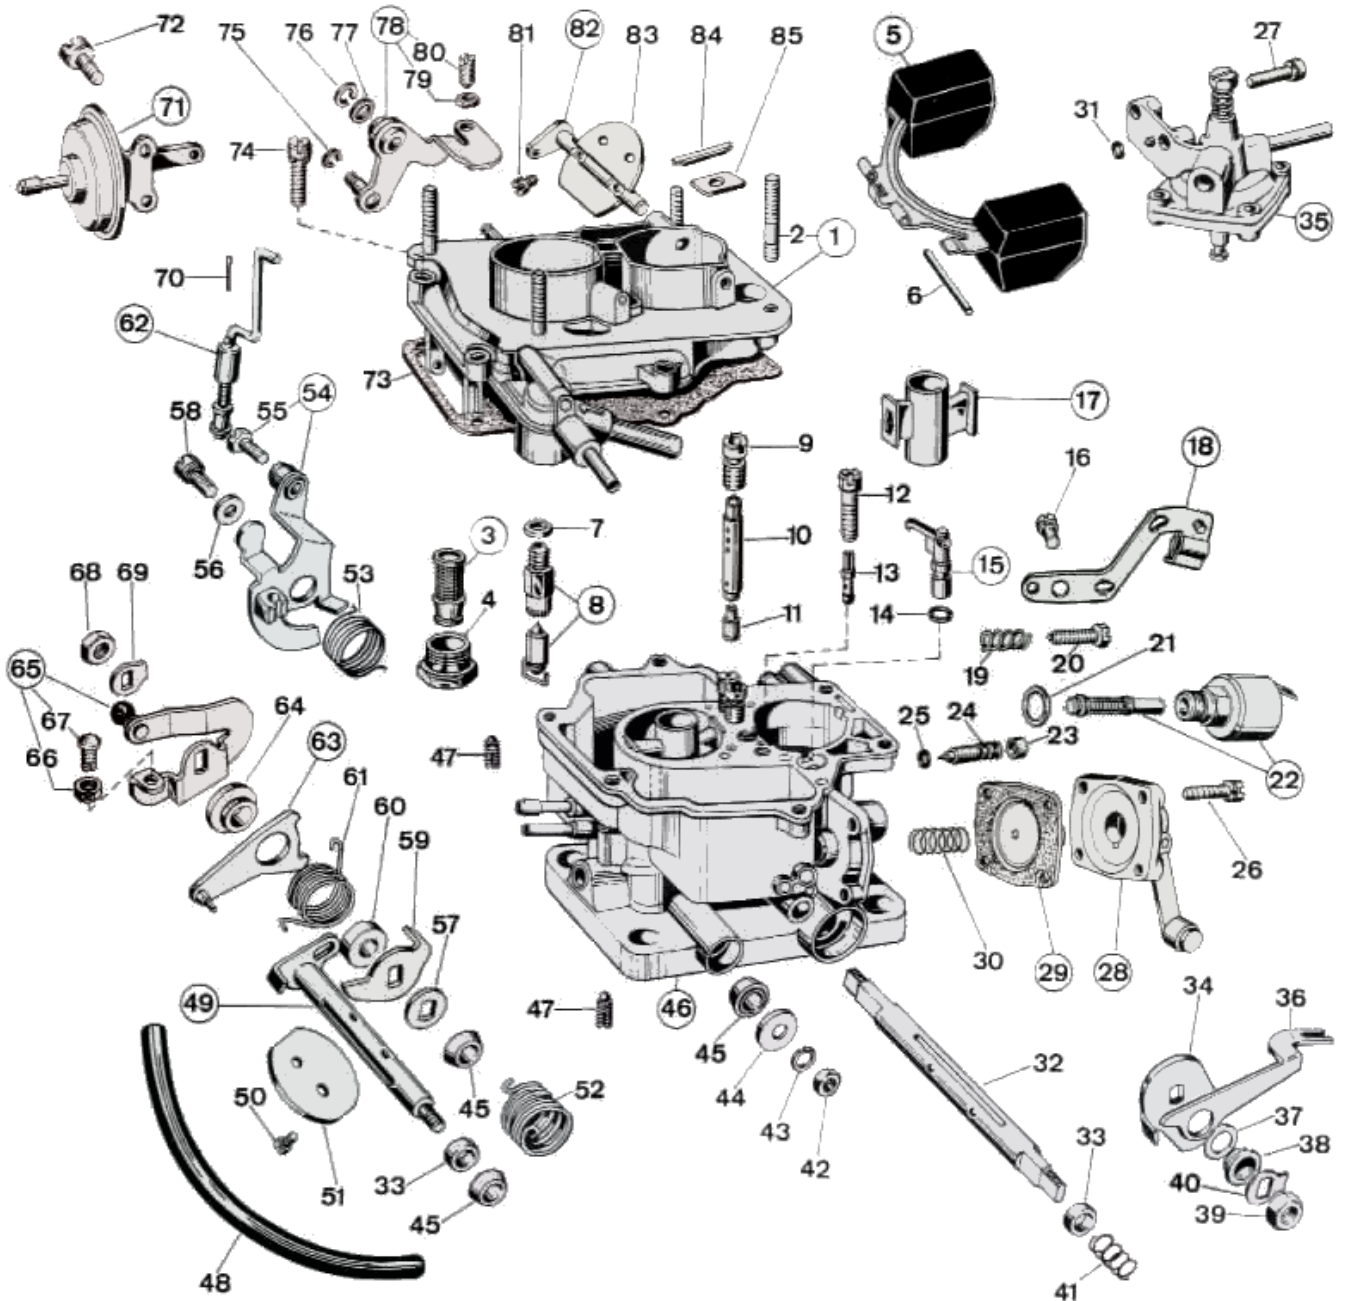

WEBER 34 DMTR 39 - exploded view

<https://www.carbparts.eu>

Prices and product availability are subject to change

CarbDeal

Selling carburetor parts since 2005

WEBER 34 DMTR 39 - Parts list

No	Part No	Price	Pcs	Description	No	Part No	Price	Pcs	Description
1	31716.217	\$ 0	1	Carburetor cover Assy, including:	41	47600.027	\$ 0	1	Bush retaining spring
2	64955.007	\$ 7.6	4	Inspection cover stud	42	34705.001	\$ 0.8	1	Nut
3	37022.002	\$ 5.2	1	Filter element	43	55525.001	\$ 0	1	Spring Washer
4	61002.018	\$ 9	1	Fuel Filter Cover	44	55510.081	\$ 1.3	1	Washer For Shaft
5	41030.012	\$ 0	1	Float	45	41575.010	\$ 3.2	3	Bushing
6	52000.036	\$ 1.9	1	Float Fulcrum Pin	46	-	\$ 0	1	Carburetor Body
7	83102.070	\$ 1.1	1	Needle valve gasket	47	64595.013	\$ 0	2	Secondary throttle adjusting screw
8	79507.175	\$ 14.4	1	Float valve	48	61400.012	\$ 0	1	Pneumatic pump connecting pipe
9	77501.190	\$ 4.7	1	Secondary air corrector jet	49	10015.255	\$ 0	1	Secondary Throttle Shaft
9	77501.225	\$ 4.7	1	Primary Air Corrector Jet	50	64520.027	\$ 0.6	4	Throttle plate screw
10	61450.225	\$ 17.4	1	Emulsion Tube	51	64005.018	\$ 16	2	Throttle Valve
10	61450.221	\$ 22.6	1	Emulsion Tube	52	47610.091	\$ 0	1	Choke lever return spring
11	73405.130	\$ 3.7	1	Main Jet	53	47610.058	\$ 0	1	Lever return spring
11	73405.115	\$ 3.7	1	Main Jet	54	45202.135	\$ 0	1	Lever
12	52570.004	\$ 8	2	Idle Jet Holder	55	64615.004	\$ 0	1	- Screw securing wire
13	74403.050	\$ 3	1	Idle jet	56	55510.002	\$ 1	1	Spring Washer
13	74403.050	\$ 3	1	Idle jet	57	55555.019	\$ 1	1	Shaft Spacer
14	41565.001	\$ 0	1	Pump Jet 'O' Ring	58	64700.012	\$ 1.8	1	Lever Fixing Screw
15	76407.045	\$ 12.9	1	Pump jet	59	45136.052	\$ 0	1	Lever
16	64700.012	\$ 1.8	1	Lever Fixing Screw	60	12750.087	\$ 0	1	Bushing
17	71115.400	\$ 0	1	Auxiliary Venturi Primary	61	47610.109	\$ 0	1	Lever return spring
17	71115.400	\$ 0	1	Auxiliary Venturi Primary	62	61287.030	\$ 0	1	Tie rod
18	58702.045	\$ 0	1	Choke Cable Bracket	63	45069.015	\$ 0	1	Lever
19	47600.007	\$ 2.3	1	Idle Mixture Screw Spring	64	12775.053	\$ 0	1	Bushing
20	64625.012	\$ 6.5	1	Throttle Adjustment Screw	65	45041.118	\$ 0	1	Fast Idling Loose Lever Assy Including
21	41535.003	\$ 1.1	1	Gasket for needle valve	66	34715.006	\$ 0	1	— Cold Start Nut
22	43840.013	\$ 0	1	Idle Cut Off Solenoid	67	64595.009	\$ 0	1	— Screw
23	61075.014	\$ 0	1	Idle mixture tamper proof plug	68	34715.014	\$ 1	1	Throttle Spindle Nut
24	64750.052	\$ 0	1	Air Adjusting Screw	69	55520.002	\$ 1	1	Shaft Lock Tab
25	41565.010	\$ 0	1	Idle Mixture Screw O Ring	70	32610.005	\$ 0.9	1	Spilt pin
26	64700.006	\$ 0	4	Pump Cover Screw	71	57804.262	\$ 0	1	Dispositivo sgolfamento
27	64700.011	\$ 0	2	Fixing Screw	72	64700.012	\$ 1.8	2	Lever Fixing Screw
28	32486.047	\$ 0	1	Accelerator Pump Cover	73	41705.039	\$ 0	1	Carburettor Cover Gasket
29	47407.050	\$ 0	1	Pump diaphragm	74	64700.005	\$ 0	6	Top Cover Fixing Screw
30	47600.107	\$ 7.5	1	Pump Spring	75	10140.501	\$ 1	1	Locking Ring
31	41565.008	\$ 0.8	1	O ring	76	10140.502	\$ 1.4	1	Locking Ring
32	10000.261	\$ 0	1	Primary Throttle Shaft	77	55510.034	\$ 0.4	1	Spring Washer
33	12750.085	\$ 2.8	2	Bushing	78	45069.047	\$ 0	1	Lever
34	14850.094	\$ 0	1	Pump Cam	79	34715.016	\$ 0	1	— Cold Start Nut
35	31800.032	\$ 0	1	Capsula minimo accelerato	80	64595.007	\$ 0	1	— Screw
36	45067.062	\$ 0	1	Fast Idle Control Lever	81	64525.003	\$ 0	2	Choke plate fixing screw
37	55530.002	\$ 2	1	Wavy Washer	82	10015.271	\$ 0	1	Choke shaft
38	12775.042	\$ 0	1	Bushing	83	64010.033	\$ 0	1	Choke throttle valve
39	34710.003	\$ 1	1	Throttle Spindle Nut	84	61070.002	\$ 3	1	Dust seal plug
40	55520.004	\$ 1	1	Throttle Shaft Lock Washer	85	52135.010	\$ 3	1	Dust seal plate