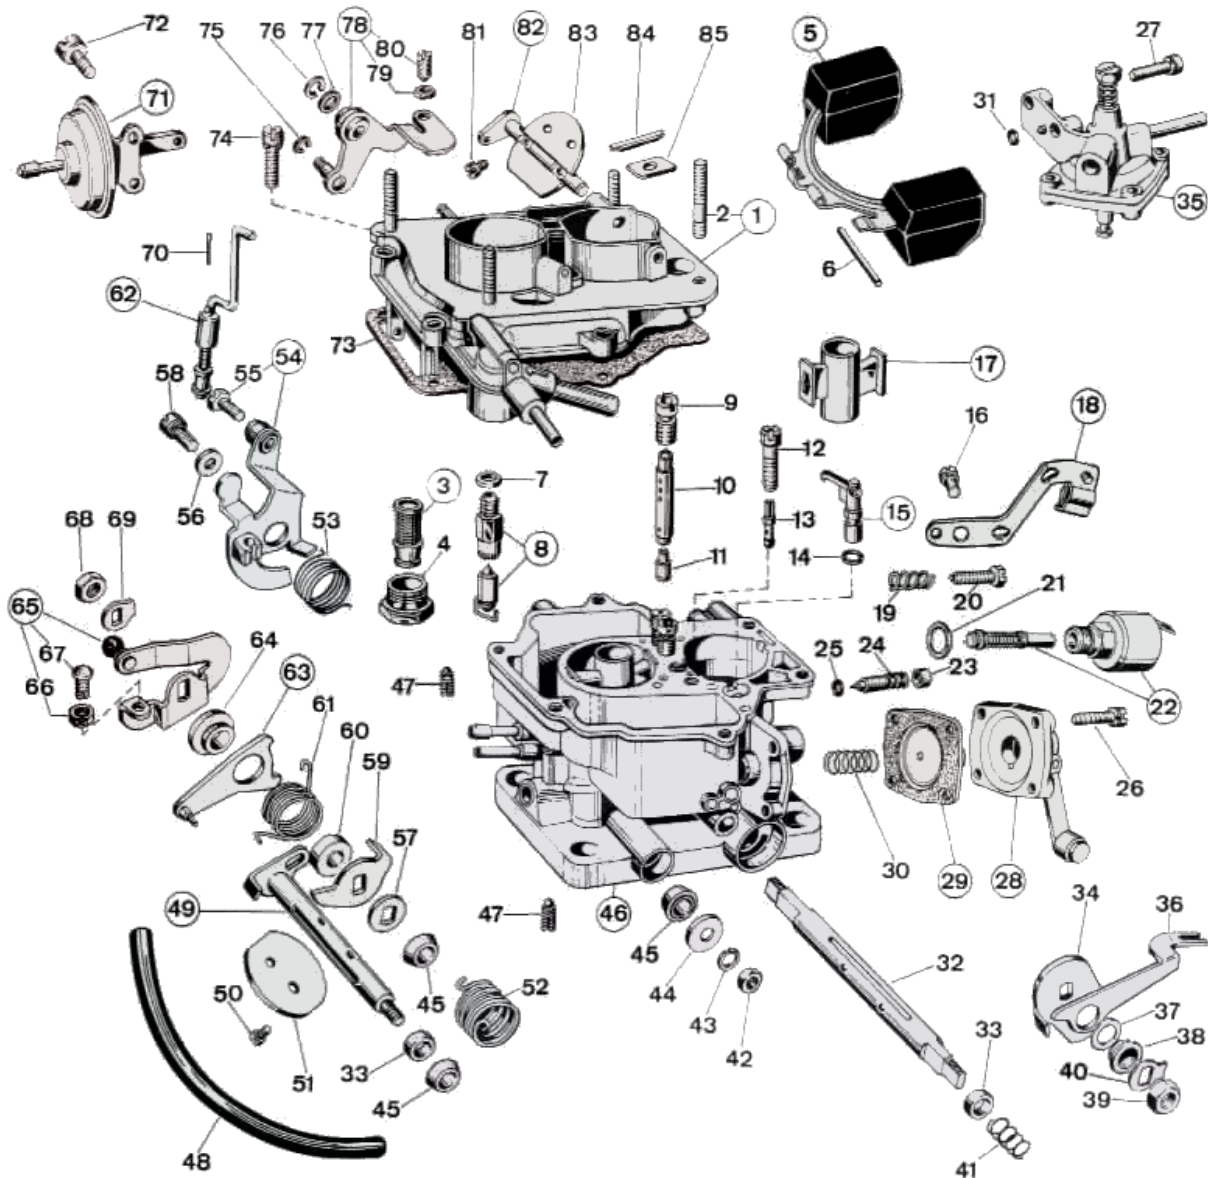

WEBER 34 DMTR 39

Exploded view

<https://www.carbparts.eu>

Los precios y la disponibilidad de los productos están sujetos a cambios

WEBER 34 DMTR 39

Lista de partes

No	Parte No	Precio	Pcs	Descripción
1	31716.217	-	1	Carburetor cover Assy, including:
2	64955.007	\$ 13.5	4	Inspection cover stud
3	37022.002	\$ 5.5	1	Filter element
4	61002.018	\$ 11.3	1	Fuel Filter Cover
5	41030.012	-	1	Float
6	52000.036	\$ 2.1	1	Float Fulcrum Pin
7	83102.070	-	1	Needle valve gasket
8	79507.175	\$ 25.6	1	Float valve
9	77501.190	\$ 8.3	1	Secondary air corrector jet
9	77501.225	\$ 8.3	1	Primary Air Corrector Jet
10	61450.221	\$ 40.2	1	Emulsion Tube
10	61450.225	\$ 30.1	1	Emulsion Tube
11	73405.130	\$ 6.6	1	Main Jet
11	73405.115	\$ 6.6	1	Main Jet
12	52570.004	\$ 10.1	2	Idle Jet Holder
13	74403.050	\$ 3.8	1	Idle jet
13	74403.050	\$ 3.8	1	Idle jet
14	41565.001	-	1	Pump Jet 'O' Ring
15	76407.045	\$ 13.8	1	Pump jet
16	64700.012	\$ 3.3	1	Lever Fixing Screw
17	71115.400	-	1	Auxiliary Venturi Primary
17	71115.400	-	1	Auxiliary Venturi Primary
18	58702.045	-	1	Choke Cable Bracket
19	47600.007	\$ 2.6	1	Idle Mixture Screw Spring
20	64625.012	\$ 8.2	1	Throttle Adjustment Screw
21	41535.003	-	1	Gasket for needle valve
22	43840.013	-	1	Idle Cut Off Solenoid
23	61075.014	-	1	Idle mixture tamper proof plug
24	64750.052	-	1	Air Adjusting Screw
25	41565.010	-	1	Idle Mixture Screw O Ring
26	64700.006	-	4	Pump Cover Screw
27	64700.011	-	2	Fixing Screw
28	32486.047	-	1	Accelerator Pump Cover
29	47407.050	\$ 11.9	1	Pump diaphragm
30	47600.107	\$ 9.4	1	Pump Spring
31	41565.008	-	1	O ring
32	10000.261	-	1	Primary Throttle Shaft
33	12750.085	\$ 4.3	2	Bushing
34	14850.094	-	1	Pump Cam
35	31800.032	-	1	Capsula minimo acelerato
36	45067.062	-	1	Fast Idle Control Lever
37	55530.002	\$ 3.5	1	Wavy Washer
38	12775.042	-	1	Bushing
39	34710.003	\$ 1.1	1	Throttle Spindle Nut
40	55520.004	\$ 1.1	1	Throttle Shaft Lock Washer