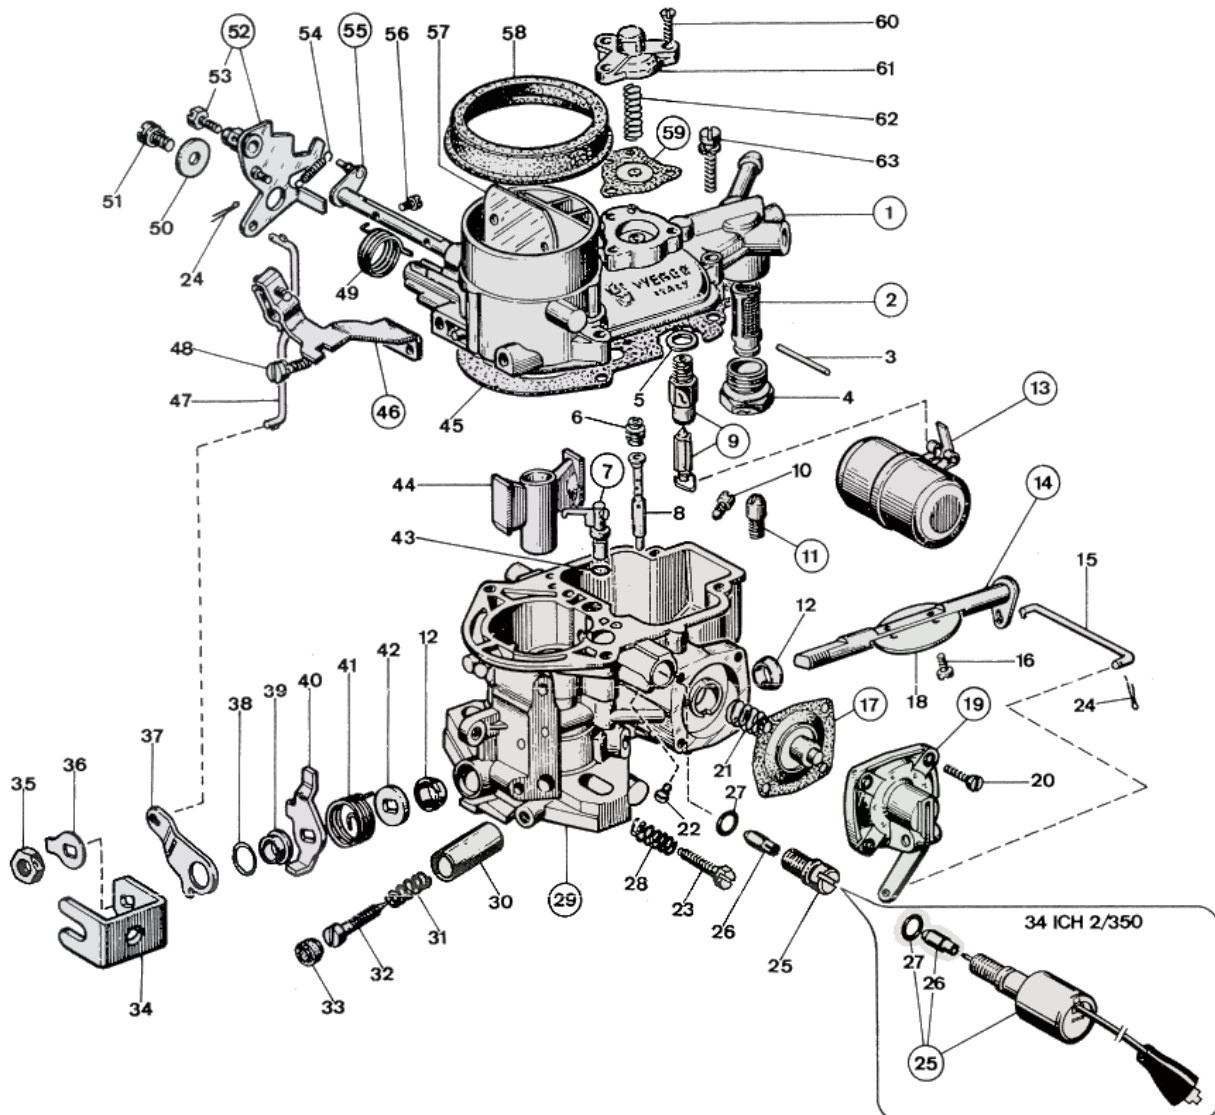

WEBER 34 ICH

Exploded view

<https://www.carbparts.eu>

Prices and product availability are subject to change

WEBER 34 ICH

List of parts

No	Part No	Price	Pcs	Description
1	31706.080	\$ 0	1	Carburetor Body
2	37022.010	\$ 5.7	1	Fuel Filter Screen
3	52000.010	\$ 2.1	1	Float Pin
4	61002.018	\$ 11.9	1	Strainer Inspection Plug
5	83102.070	\$ 0.3	1	Needle Valve Gasket
6	77201	\$ 3.4	1	Air Corrector Jet
7	76407	\$ 17	1	Pump Jet
8	61440	\$ 15.7	1	Emulsion Tube
9	79507	\$ 8.4	1	Needle & Seat
10	73801	\$ 4.2	1	Main Jet
11	79701	\$ 10.4	1	Pump Valve
12	41575.010	\$ 5.7	2	Bushing
13	41015.011	\$ 0	1	Float
14	10015.494	\$ 77	1	Throttle Shaft
15	61280.020	\$ 13.8	1	Pump Control Rod
16	64520.023	\$ 0.7	2	Throttle Plate Fixing Screw
17	47407.261	\$ 10.7	1	Accelerator Pump Diaphragm
18	64005.007	\$ 0	1	Throttle Plate
19	Not Serviced	\$ 0	1	Pump Cover
20	64565.001	\$ 0	4	Screw
21	47600.107	\$ 9.9	1	Accelerator Pump Spring
22	Not Serviced	\$ 0	1	Plug
23	64625.012	\$ 8.6	1	Throttle Stop Screw
24	32610.005	\$ 1.5	2	Split Pin
25a	52570.009	\$ 14.9	1	Idle Jet Holder
25b	43904.050	\$ 19.6	1	Idle Cut Off Solenoid
26	74409	\$ 4.9	1	Idle Jet
27	41565.019	\$ 1.5	1	O Ring For Idle Jet
28	47600.007	\$ 2.5	1	Spring For Throttle Stop Screw
29	Not Serviced	\$ 0	1	Carburetor Body
30	Not Serviced	\$ 0	1	Bushing
31	47600.007	\$ 2.5	1	Spring For Adjusting Screw