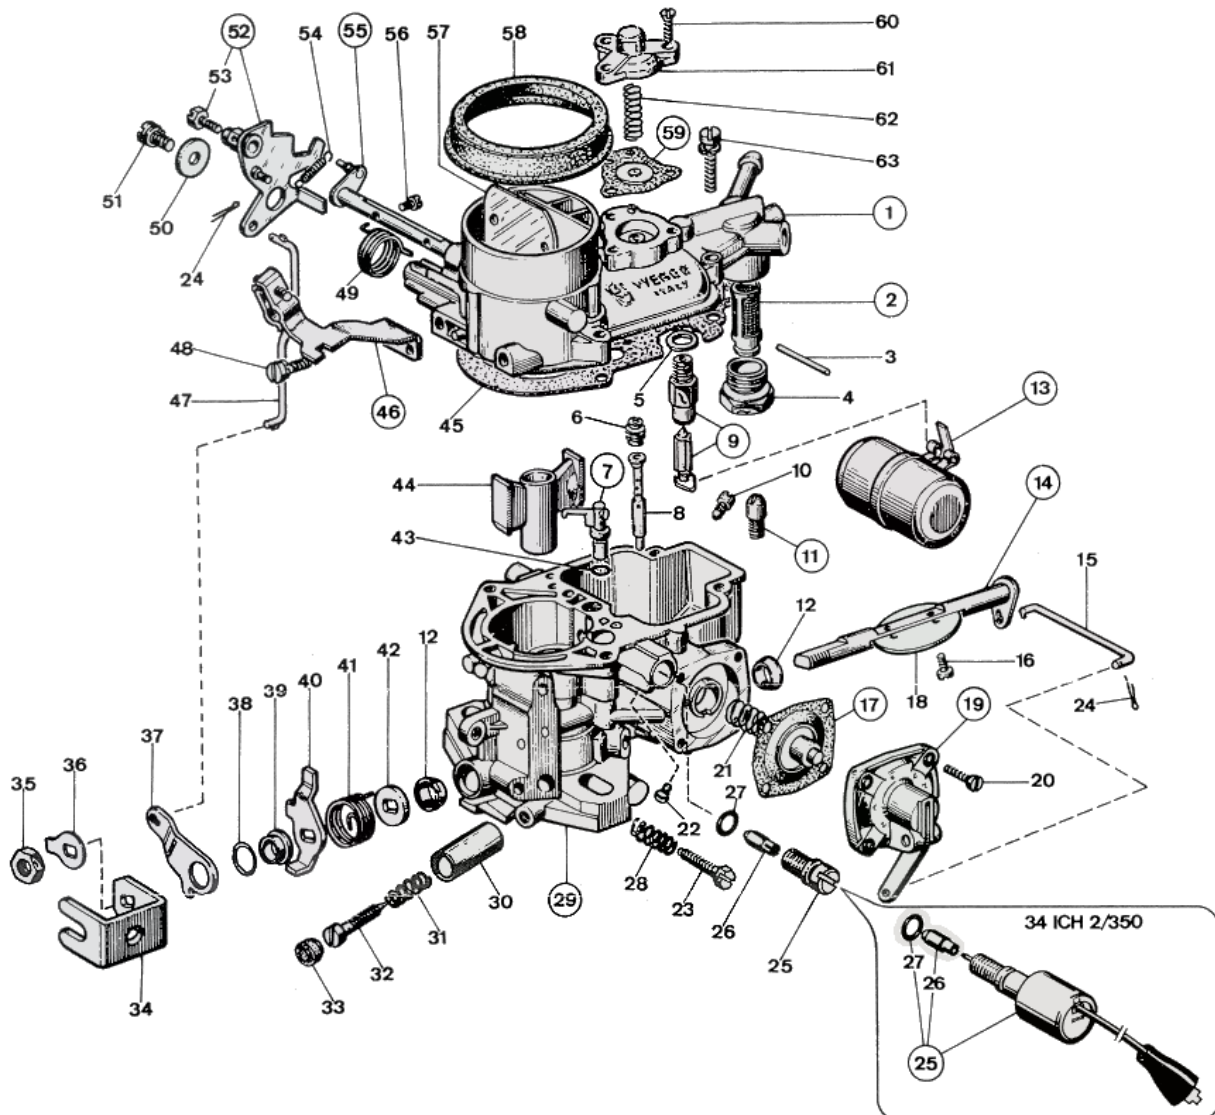

WEBER 34 ICH

Exploded view

<https://www.carbparts.eu>

Los precios y la disponibilidad de los productos están sujetos a cambios

WEBER 34 ICH

Lista de partes

No	Parte No	Precio	Pcs	Descripción
1	31706.080	-	1	Carburetor Body
2	37022.010	$ 5.6	1	Fuel Filter Screen
3	52000.010	$ 2	1	Float Pin
4	61002.018	$ 11.9	1	Strainer Inspection Plug
5	83102.070	-	1	Needle Valve Gasket
6	77201	$ 3.4	1	Air Corrector Jet
7	76407	$ 14.5	1	Pump Jet
8	61440	$ 15.6	1	Emulsion Tube
9	79507	$ 9.8	1	Needle & Seat
10	73801	$ 4.2	1	Main Jet
11	79701	$ 10.4	1	Pump Valve
12	41575.010	$ 5.6	2	Bushing
13	41015.011	-	1	Float
14	10015.494	$ 78.8	1	Throttle Shaft
15	61280.020	$ 14.1	1	Pump Control Rod
16	64520.023	-	2	Throttle Plate Fixing Screw
17	47407.261	$ 10.5	1	Accelerator Pump Diaphragm
18	64005.007	-	1	Throttle Plate
19	Not Serviced	-	1	Pump Cover
20	64565.001	-	4	Screw
21	47600.107	$ 9.9	1	Accelerator Pump Spring
22	Not Serviced	-	1	Plug
23	64625.012	$ 8.6	1	Throttle Stop Screw
24	32610.005	$ 1.6	2	Split Pin
25a	52570.009	$ 15.2	1	Idle Jet Holder
25b	43904.050	$ 19.5	1	Idle Cut Off Solenoid
26	74409	$ 4.9	1	Idle Jet
27	41565.019	$ 1.6	1	O Ring For Idle Jet
28	47600.007	$ 2.5	1	Spring For Throttle Stop Screw
29	Not Serviced	-	1	Carburetor Body
30	Not Serviced	-	1	Bushing
31	47600.007	$ 2.5	1	Spring For Adjusting Screw

No	Parte No	Precio	Pcs	Descripción
32	64750.048	$ 21.9	1	Carb Adjusting Screw
33	Not Serviced	-	1	Plug
34	45136.029	$ 13	1	Throttle Valve Control Lever
35	34715.014	$ 1.1	1	Throttle Shaft Fixing Nut
36	55520.002	$ 1.1	1	Shaft Lock Tab
37	45032.075	-	1	Fast Idle Control Lever
38	55530.002	$ 3.4	1	Wavy Washer
39	12775.007	-	1	Bushing
40	Not Serviced	-	1	Lever
41	47610.058	-	1	Spring For Choke Lever
42	55555.016	$ 2.2	1	Shaft Spacer
43	41565.001	-	1	O-Ring
44	70519.450	-	1	Auxiliary Venturi
45	41700.010	$ 5.1	1	Top Cover Gasket
46	58702.023	-	1	Choke Cable Bracket
47	61280.021	-	1	Fast Idle Control Rod
48	64700.012	$ 3.1	1	Lever Fixing Screw
49	47610.003	$ 5.5	1	Spring
50	55510.002	$ 1.6	1	Washer
51	64700.012	$ 3.1	1	Lever Fixing Screw
52	45202.125	-	1	Lever
53	64615.004	-	1	Screw
54	47605.040	-	1	Spring
55	10015.279	-	1	Choke Shaft
56	64525.003	-	2	Choke Plate Fixing Screw
57	64010.026	-	1	Choke Plate
58	10304.022	-	1	Rubber Air Filter Adaptor
59	47407.250	-	1	Power Valve Diaphragm
60	Not Serviced	-	3	Screw
61	Not Serviced	-	1	Power Valve Cover
62	47600.131	-	1	Spring
63		-		Screw

<https://www.carbparts.eu>

Los precios y la disponibilidad de los productos están sujetos a cambios