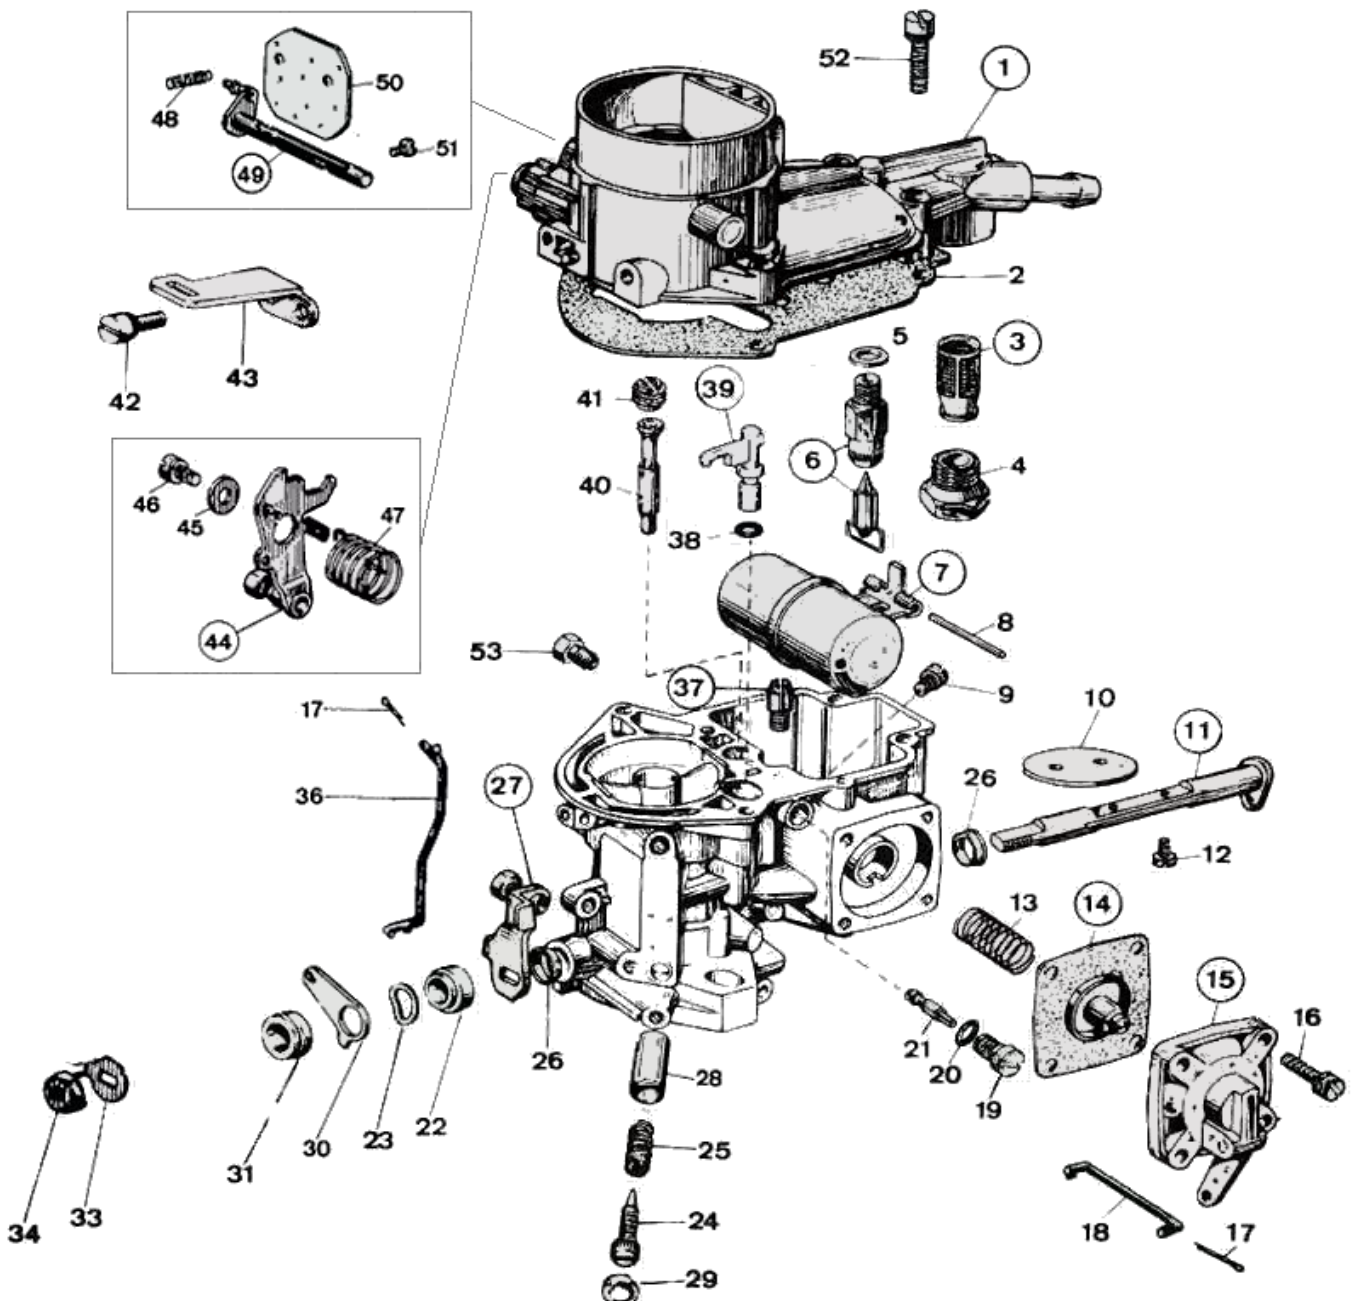

WEBER 34 ICT - exploded view

<https://www.carbparts.eu>

Prices and product availability are subject to change

CarbDeal

Selling carburetor parts since 2005

WEBER 34 ICT - Parts list

No	Part No	Price	Pcs	Description	No	Part No	Price	Pcs	Description
	92.1213.05	\$ 0	1	Repair Kit	26	41575.010	\$ 3.2	2	Shaft seal
	92.0286.05	\$ 0	1	Gasket Kit	27	45048.054	\$ 0	1	Throttle control lever
1	31706.055	\$ 0	1	Carburetor cover	28		\$ 0		
2	41700.010	\$ 3	1	Carburetor cover gasket	29		\$ 0	1	Idle tamper proof plug
3	37022.010	\$ 5.2	1	Fuel Filter	30		\$ 0		Lever
4	61002.018	\$ 9	1	Filter inspection plug	31	12750.058	\$ 0	1	Bush for fast idle control lever
5	83102.070	\$ 1.1	1	Needle valve gasket	33	55520.002	\$ 1	1	Lock washer
6	79507.175	\$ 14.4	1	Needle valve	34	34715.014	\$ 1	1	Cam fixing nut
7	41015.011	\$ 0	1	Float	36		\$ 0		Tie Rod
8	52000.010	\$ 1.9	1	Float pin	37	79701.040	\$ 9	1	Pump inlet valve with back bleed
9	73801.147	\$ 3.7	1	Main jet	38	41565.001	\$ 0	1	Gasket for pump jet
10	64005.007	\$ 0	1	Throttle plate	39	76407.050	\$ 12.9	1	Pump jet
11	10015.494	\$ 45.9	1	Throttle shaft	40	61440.222	\$ 14.4	1	Emulsion tube
12	64520.023	\$ 1.8	2	Throttle fixing screw	41	77201.145	\$ 3	1	Air corrector jet
13	47600.107	\$ 7.5	1	Pump loading spring	42	64700.012	\$ 1.8	1	Spring locking bracket fixing screw
14	47407.016	\$ 0	1	Pump diaphragm	43	58490.016	\$ 8.2	1	Spring locking bracket fixing screw
15	32486.002	\$ 0	1	Pump cover	44		\$ 0		Lever
16	64700.004	\$ 2.4	4	Pump cover fixing screw	45	55510.002	\$ 1	1	Screw washer for choke control lever
17	32610.005	\$ 0.9	2	Split pin	46	64700.012	\$ 1.8	1	Choke control lever fixing screw
18	61280.020	\$ 8.2	1	Pump operating rod	47	47610.003	\$ 3.2	1	Choke lever return spring
19	52570.009	\$ 8.9	1	Idle jet holder	48	47605.025	\$ 3.6	1	Choke automaticity spring
20	41565.019	\$ 0.9	1	Gasket for idle jet holder	49	10015.279	\$ 0	1	Choke shaft
21	74409	\$ 3.7	1	Idle jet	50	64010.026	\$ 0	1	Choke plate
22	12765.021	\$ 0	1	Bush for fast idle control lever	51	64525.003	\$ 0	2	Choke plate fixing screw
23	55530.002	\$ 2	1	Spring washer	52	64700.005	\$ 0	4	Carb. Cover fixing screw
24	64750.048	\$ 12.8	1	Idle mixture adjusting screw	53	64605.017	\$ 2.6	1	Sheath fixing screw
25	47600.007	\$ 2.3	1	Spring for idle mix. adj. screw					