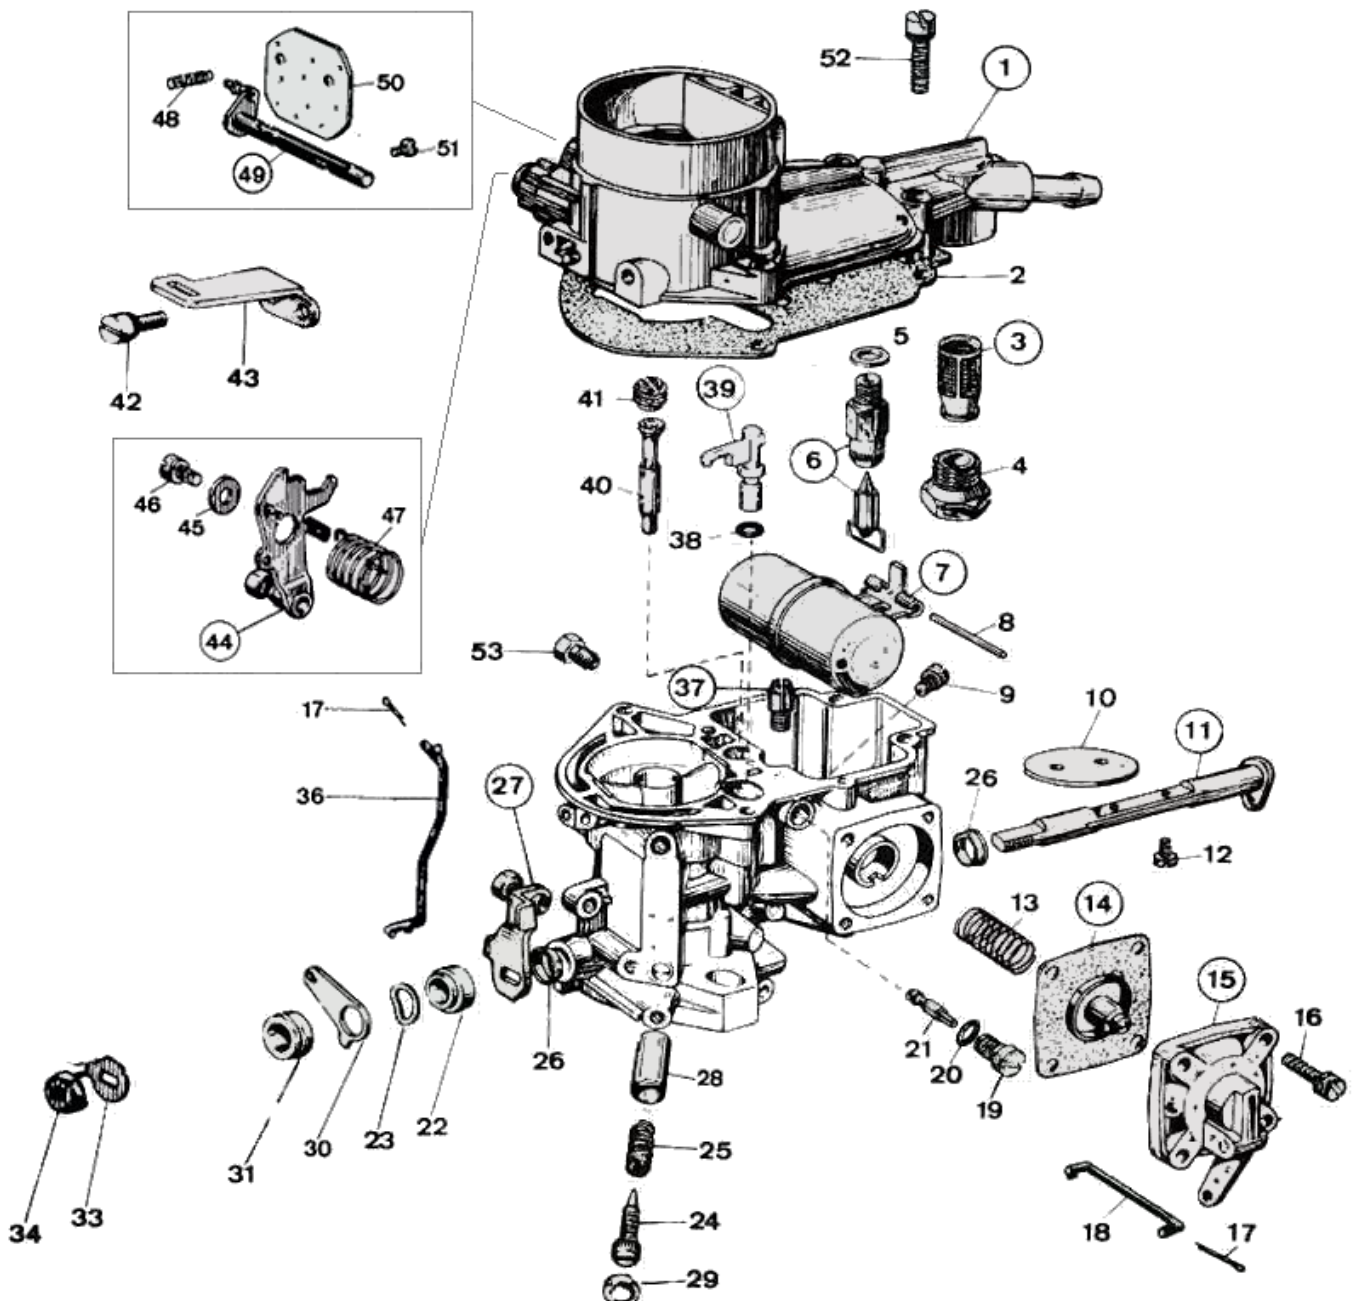

WEBER 34 ICT - exploded view

<https://www.carbparts.eu>

Prices and product availability are subject to change

CarbDeal
Selling carburetor parts since 2005

WEBER 34 ICT - Parts list

No	Part No	Price	Pcs	Description	No	Part No	Price	Pcs	Description
	92.1213.05	\$ 0	1	Repair Kit	26	41575.010	\$ 3.7	2	Shaft seal
	92.0286.05	\$ 0	1	Gasket Kit	27	45048.054	\$ 0	1	Throttle control lever
1	31706.055	\$ 0	1	Carburetor cover	28		\$ 0		
2	41700.010	\$ 5.4	1	Carburetor cover gasket	29		\$ 0	1	Idle tamper proof plug
3	37022.010	\$ 4.4	1	Fuel Filter	30		\$ 0		Lever
4	61002.018	\$ 9	1	Filter inspection plug	31	12750.058	\$ 0	1	Bush for fast idle control lever
5	83102.070	\$ 1.9	1	Needle valve gasket	33	55520.002	\$ 1.2	1	Lock washer
6	79507.175	\$ 26.3	1	Needle valve	34	34715.014	\$ 1.2	1	Cam fixing nut
7	41015.011	\$ 0	1	Float	36		\$ 0		Tie Rod
8	52000.010	\$ 2.2	1	Float pin	37	79701.040	\$ 10.4	1	Pump inlet valve with back bleed
9	73801.147	\$ 6.8	1	Main jet	38	41565.001	\$ 0	1	Gasket for pump jet
10	64005.007	\$ 0	1	Throttle plate	39	76407.050	\$ 14.8	1	Pump jet
11	10015.494	\$ 83.8	1	Throttle shaft	40	61440.222	\$ 16.6	1	Emulsion tube
12	64520.023	\$ 3.3	2	Throttle fixing screw	41	77201.145	\$ 3.5	1	Air corrector jet
13	47600.107	\$ 7.5	1	Pump loading spring	42	64700.012	\$ 3.3	1	Spring locking bracket fixing screw
14	47407.016	\$ 0	1	Pump diaphragm	43	58490.016	\$ 15	1	Spring locking bracket fixing screw
15	32486.002	\$ 0	1	Pump cover	44		\$ 0		Lever
16	64700.004	\$ 2.4	4	Pump cover fixing screw	45	55510.002	\$ 1.7	1	Screw washer for choke control lever
17	32610.005	\$ 1.7	2	Split pin	46	64700.012	\$ 3.3	1	Choke control lever fixing screw
18	61280.020	\$ 15	1	Pump operating rod	47	47610.003	\$ 5.9	1	Choke lever return spring
19	52570.009	\$ 16.2	1	Idle jet holder	48	47605.025	\$ 6.6	1	Choke automaticity spring
20	41565.019	\$ 1.7	1	Gasket for idle jet holder	49	10015.279	\$ 0	1	Choke shaft
21	74409	\$ 3.7	1	Idle jet	50	64010.026	\$ 0	1	Choke plate
22	12765.021	\$ 0	1	Bush for fast idle control lever	51	64525.003	\$ 0	2	Choke plate fixing screw
23	55530.002	\$ 3.6	1	Spring washer	52	64700.005	\$ 0.6	4	Carb. Cover fixing screw
24	64750.048	\$ 23.3	1	Idle mixture adjusting screw	53	64605.017	\$ 2.1	1	Sheath fixing screw
25	47600.007	\$ 2.6	1	Spring for idle mix. adj. screw					