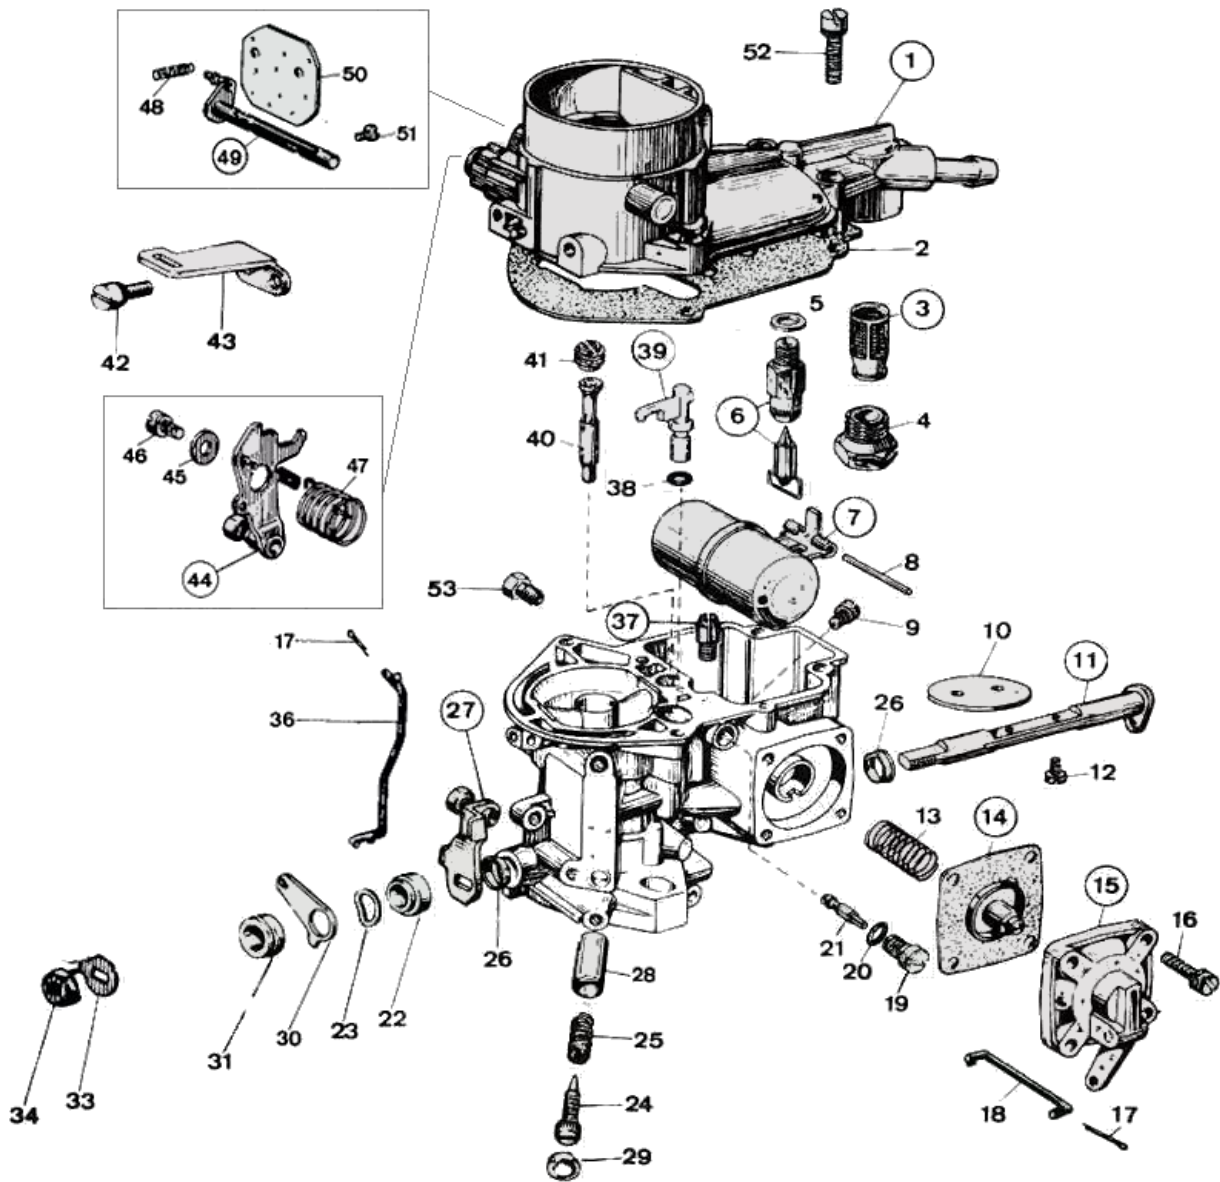

WEBER 34 ICT

Exploded view

<https://www.carbparts.eu>

Prices and product availability are subject to change

WEBER 34 ICT

List of parts

No	Part No	Price	Pcs	Description
	92.0286.05	\$ 0	1	Gasket Kit
	92.1213.05	\$ 0	1	Repair Kit
1	31706.055	\$ 0	1	Carburetor cover
2	41700.010	\$ 5	1	Carburetor cover gasket
3	37022.010	\$ 5.7	1	Fuel Filter
4	61002.018	\$ 11.9	1	Filter inspection plug
5	83102.070	\$ 0.3	1	Needle valve gasket
6	79507.175	\$ 24.2	1	Needle valve
7	41015.011	\$ 0	1	Float
8	52000.010	\$ 2.1	1	Float pin
9	73801.147	\$ 6.3	1	Main jet
10	64005.007	\$ 0	1	Throttle plate
11	10015.494	\$ 77	1	Throttle shaft
12	64520.023	\$ 0.7	2	Throttle fixing screw
13	47600.107	\$ 9.9	1	Pump loading spring
14	47407.016	\$ 0	1	Pump diaphragm
15	32486.002	\$ 0	1	Pump cover
16	64700.004	\$ 3.2	4	Pump cover fixing screw
17	32610.005	\$ 1.5	2	Split pin
18	61280.020	\$ 13.8	1	Pump operating rod
19	52570.009	\$ 14.9	1	Idle jet holder
20	41565.019	\$ 1.5	1	Gasket for idle jet holder
21	74409	\$ 4.9	1	Idle jet
22	12765.021	\$ 0	1	Bush for fast idle control lever
23	55530.002	\$ 3.3	1	Spring washer
24	64750.048	\$ 21.5	1	Idle mixture adjusting screw
25	47600.007	\$ 2.5	1	Spring for idle mix. adj. screw