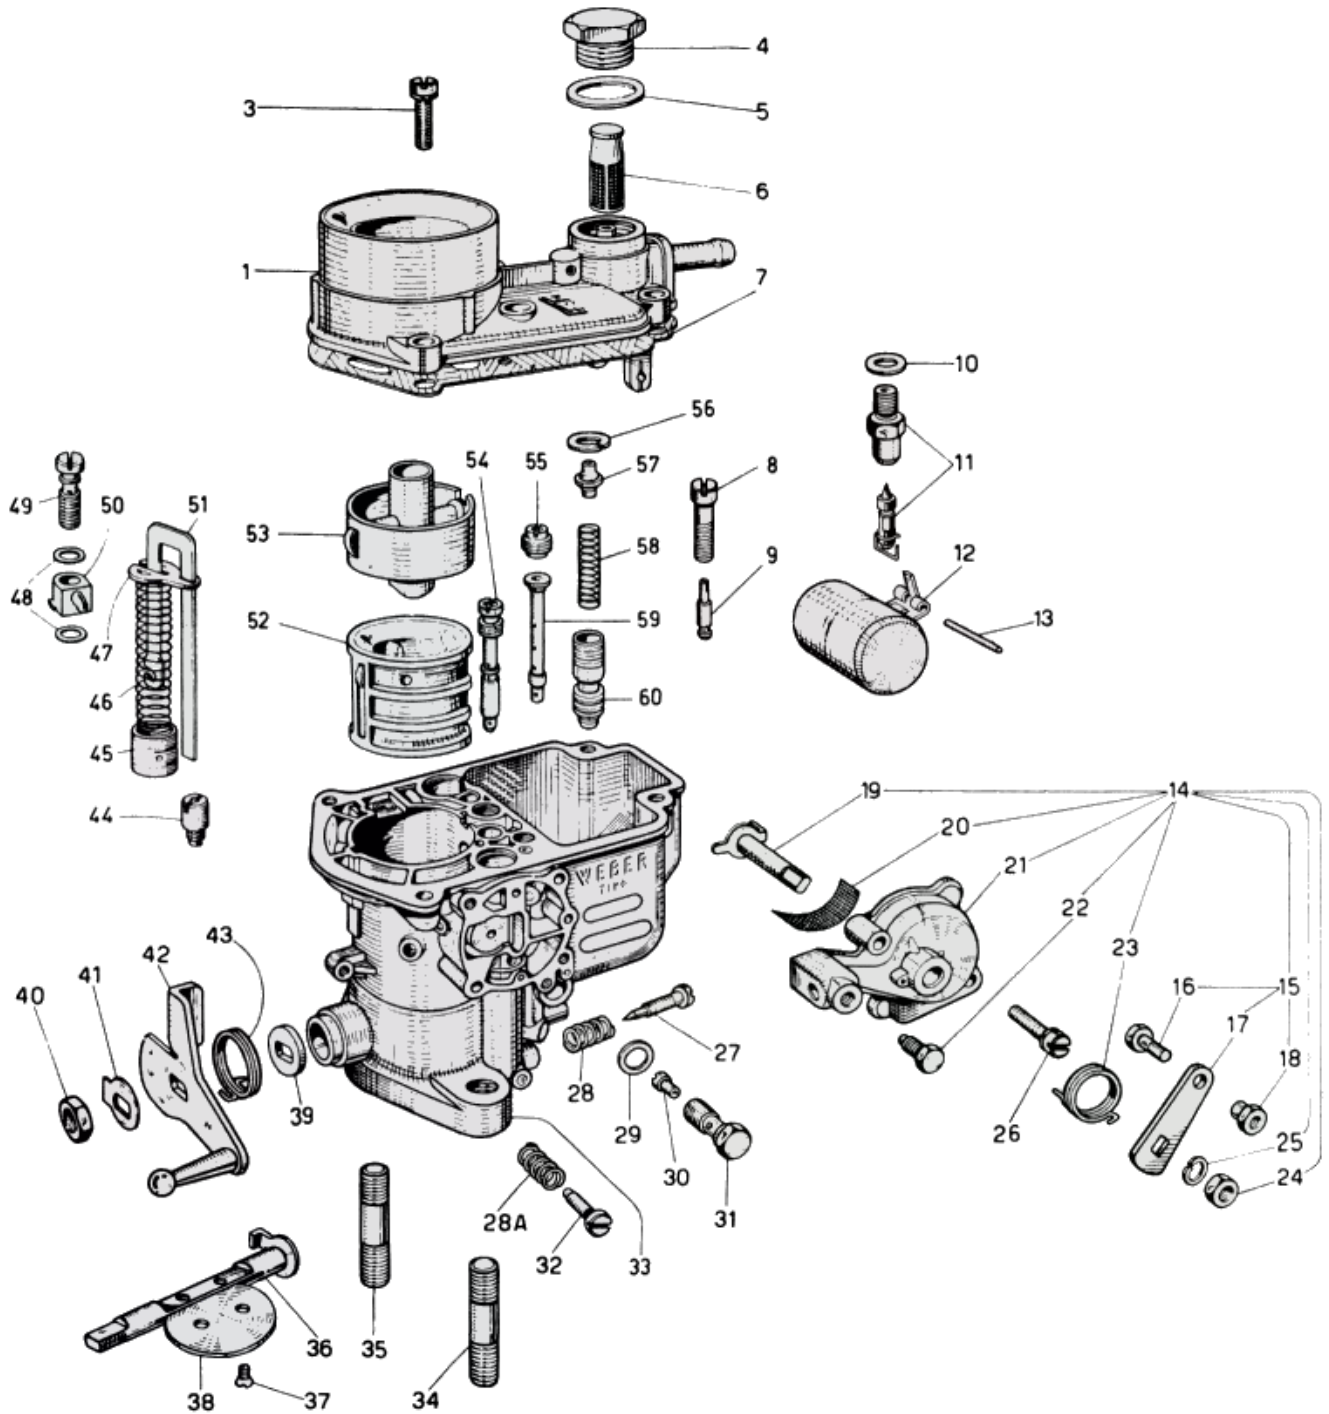

## WEBER 34 IMPE - exploded view

<https://www.carbparts.eu>

Prices and product availability are subject to change

**CarbDeal**  
Selling carburetor parts since 2005

## WEBER 34 IMPE - Parts list

No	Part No	Price	Pcs	Description	No	Part No	Price	Pcs	Description
1		\$ 0		Float-bowl cover	31		\$ 0		Main-jet holder
3		\$ 0		Screw	32		\$ 0		Idle-speed screw
4	61002.010	\$ 7.4		Filter-cap screw	33		\$ 0		Carburetor body
5	41530.024	\$ 0.3		Gasket	34		\$ 0		Mounting stud
6	37022.002	\$ 4.4		Fuel filter	35		\$ 0		Mounting stud
7		\$ 0		Gasket	36		\$ 0		Throttle shaft
8		\$ 0		Idle-jet holder	37		\$ 0		Throttle-valve screw
9	74403.045	\$ 3.5		Idle jet	38		\$ 0		Throttle valve
10		\$ 0		Gasket	39		\$ 0		Washer
11	79516.200	\$ 8.9		Float needle valve	40		\$ 0		Throttle-shaft nut
12		\$ 0		Float	41		\$ 0		Throttle-shaft-end washer
13		\$ 0		Float-fulcrum pin	42		\$ 0		Throttle-shaft lever
14		\$ 0		Choke	43		\$ 0		Throttle-return spring
15		\$ 0		Choke-lever assembly	44	79701.040	\$ 10.4		Back bleed valve
16		\$ 0		Screw	45		\$ 0		Pump plunger
17		\$ 0		Lever	46	47600.064	\$ 5.5		Pump spring
18		\$ 0		Nut	47		\$ 0		Pump retainer plate
19		\$ 0		Choke lever	48		\$ 0		Washer
20		\$ 0		Filter screen	49		\$ 0		Pump holder
21		\$ 0		Cover	50		\$ 0		Pump jet
22		\$ 0		Screw	51		\$ 0		Pump lever
23		\$ 0		Choke spring	52		\$ 0		Venturi
24		\$ 0		Nut	53		\$ 0		Auxiliary venturi
25		\$ 0		Washer	54		\$ 0		Starter Jet
26		\$ 0		Choke-cover screw	55	77201	\$ 2.6		Air-correction jet
27		\$ 0		Idle-mixture screw	56		\$ 0		Retaining ring
28A		\$ 0		Idle-speed-screw spring	57		\$ 0		Spring guide
28		\$ 0		Idle-mixture-screw spring	58	47600.105	\$ 3.5		Delivery-valve spring
29		\$ 0		Washer	59	61440.220	\$ 9		Emulsion tube
30		\$ 0		Main jet	60		\$ 0		Cold start valve